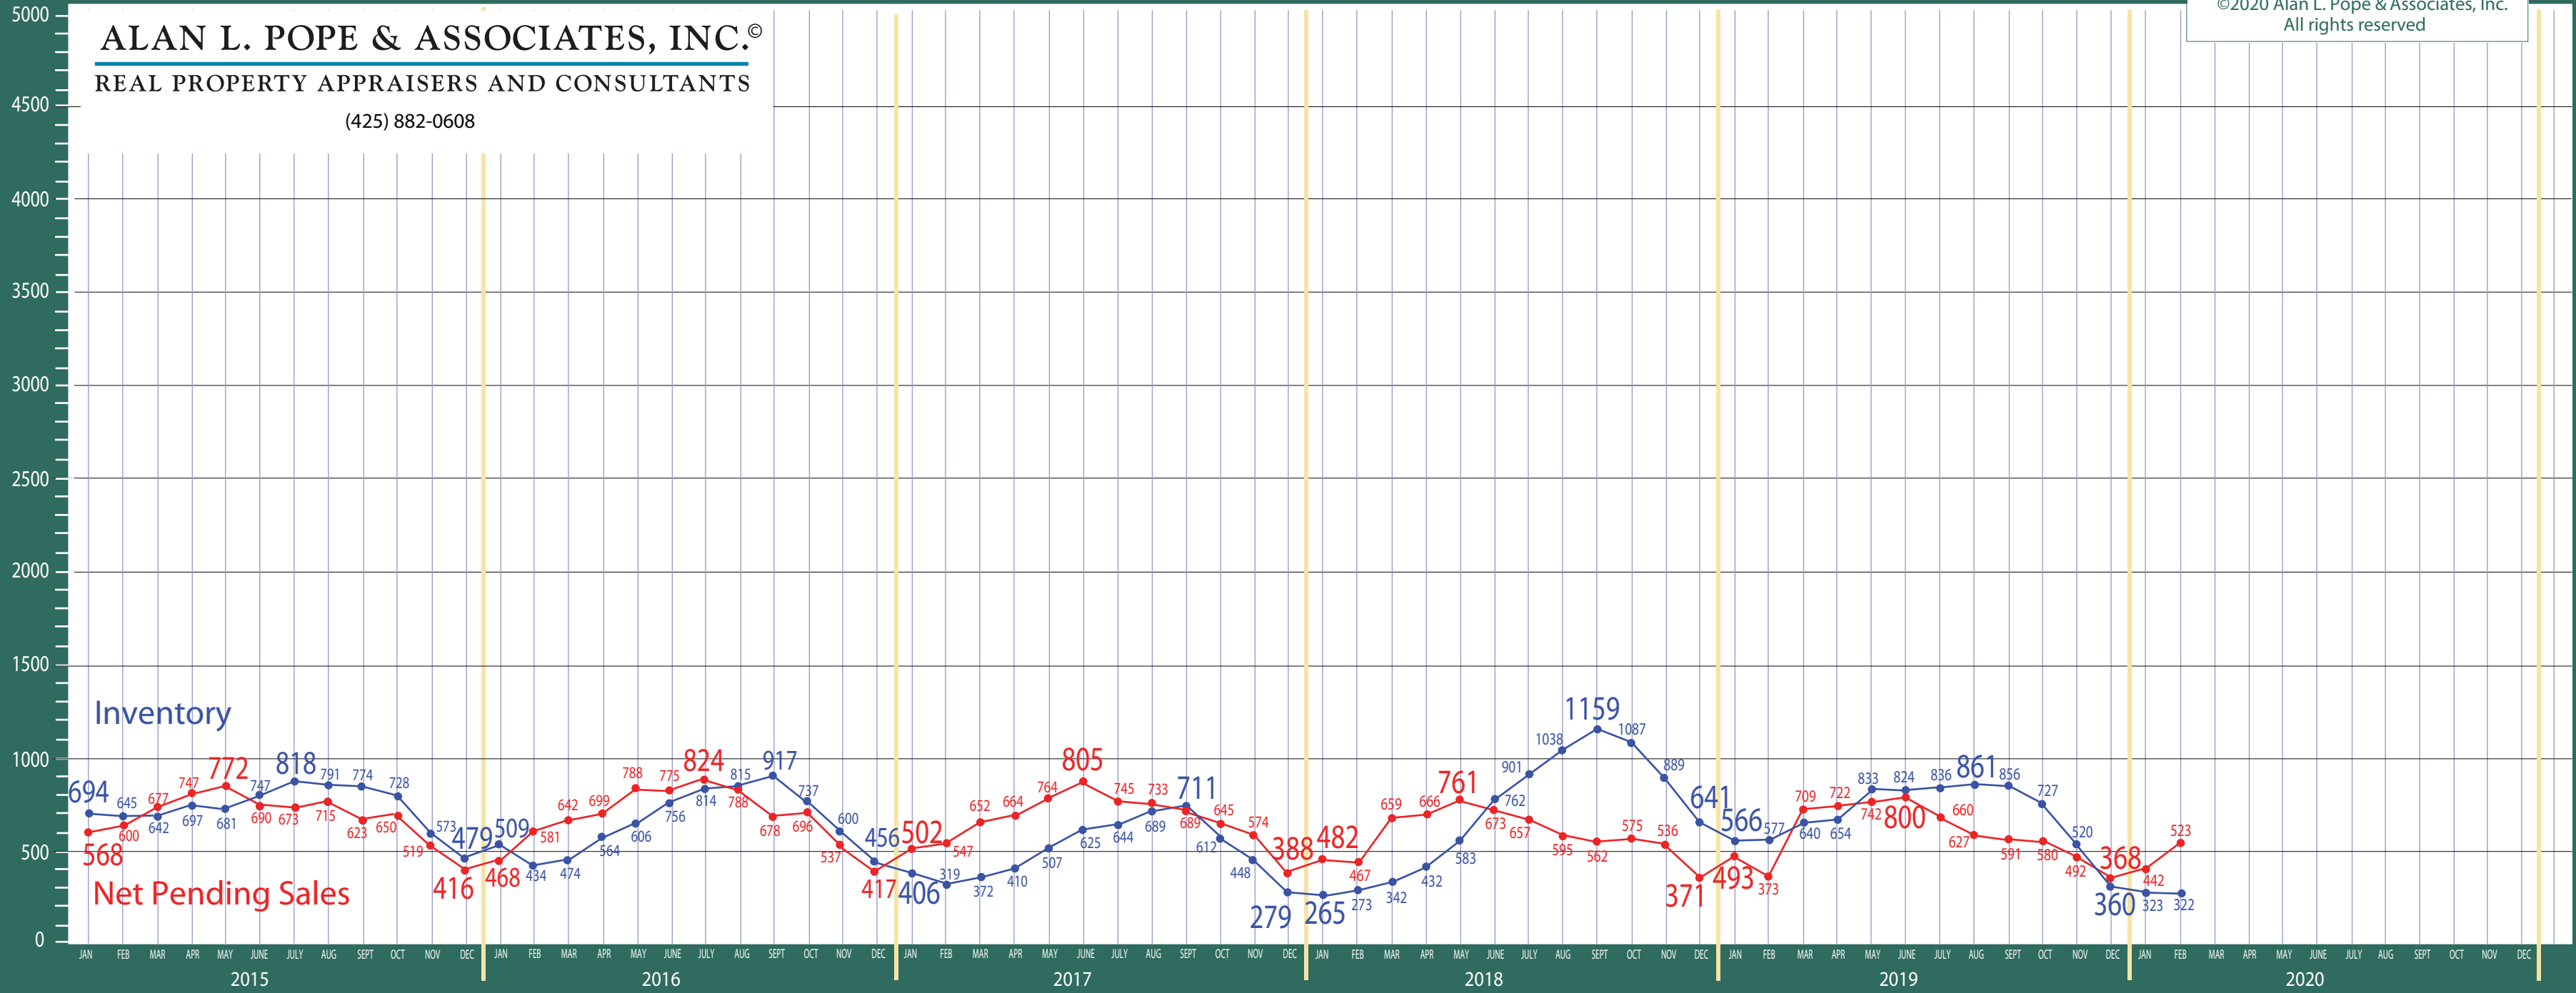

100-140 West Seattle to Federal Way

Listing Residential & Condo Only

ALAN L. POPE & ASSOCIATES, INC.®

REAL PROPERTY APPRAISERS AND CONSULTANTS

(425) 882-0608

©2020 Alan L. Pope & Associates, Inc.
All rights reserved

Information Provided by The Northwest Multiple Listing Service

100-140 West Seattle to Federal Way

Absorption of Inventory Residential & Condo Only

©2020 Alan L. Pope & Associates, Inc.
All rights reserved