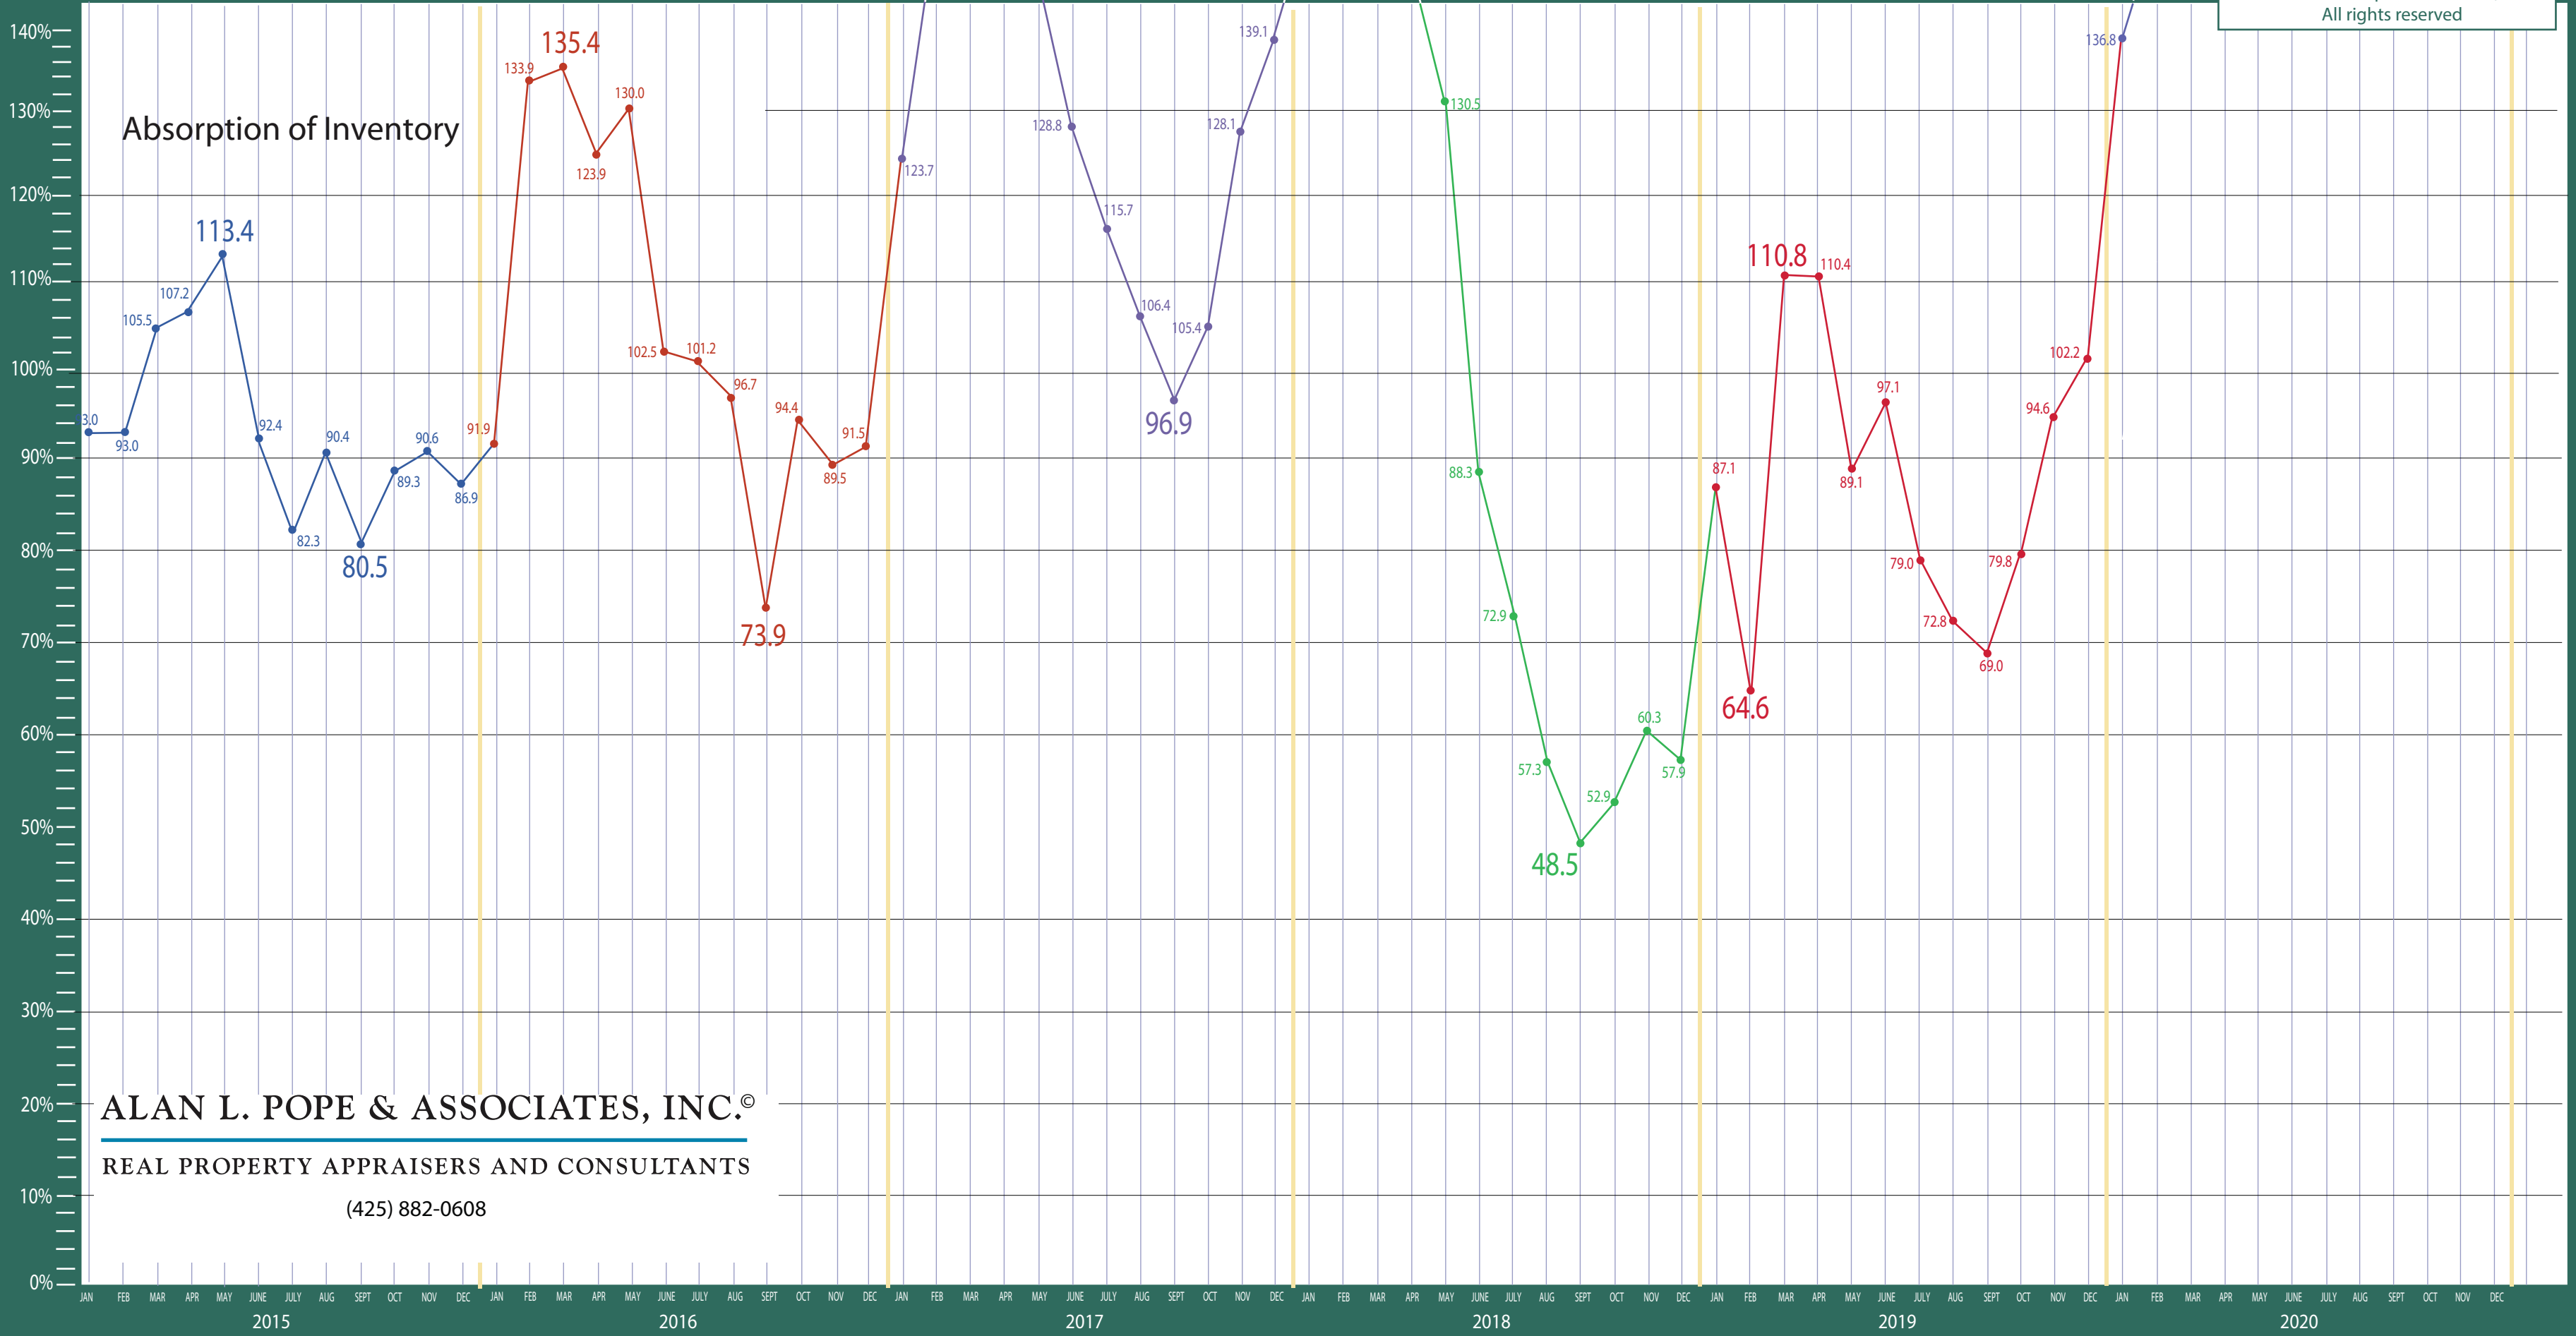

100-140 West Seattle to Federal Way

Listing Residential & Condo Only

ALAN L. POPE & ASSOCIATES, INC.®

REAL PROPERTY APPRAISERS AND CONSULTANTS

(425) 882-0608

©2020 Alan L. Pope & Associates, Inc.
All rights reserved

Information Provided by The Northwest Multiple Listing Service

100-140 West Seattle to Federal Way

Absorption of Inventory Residential & Condo Only

©2020 Alan L. Pope & Associates, Inc.
All rights reserved