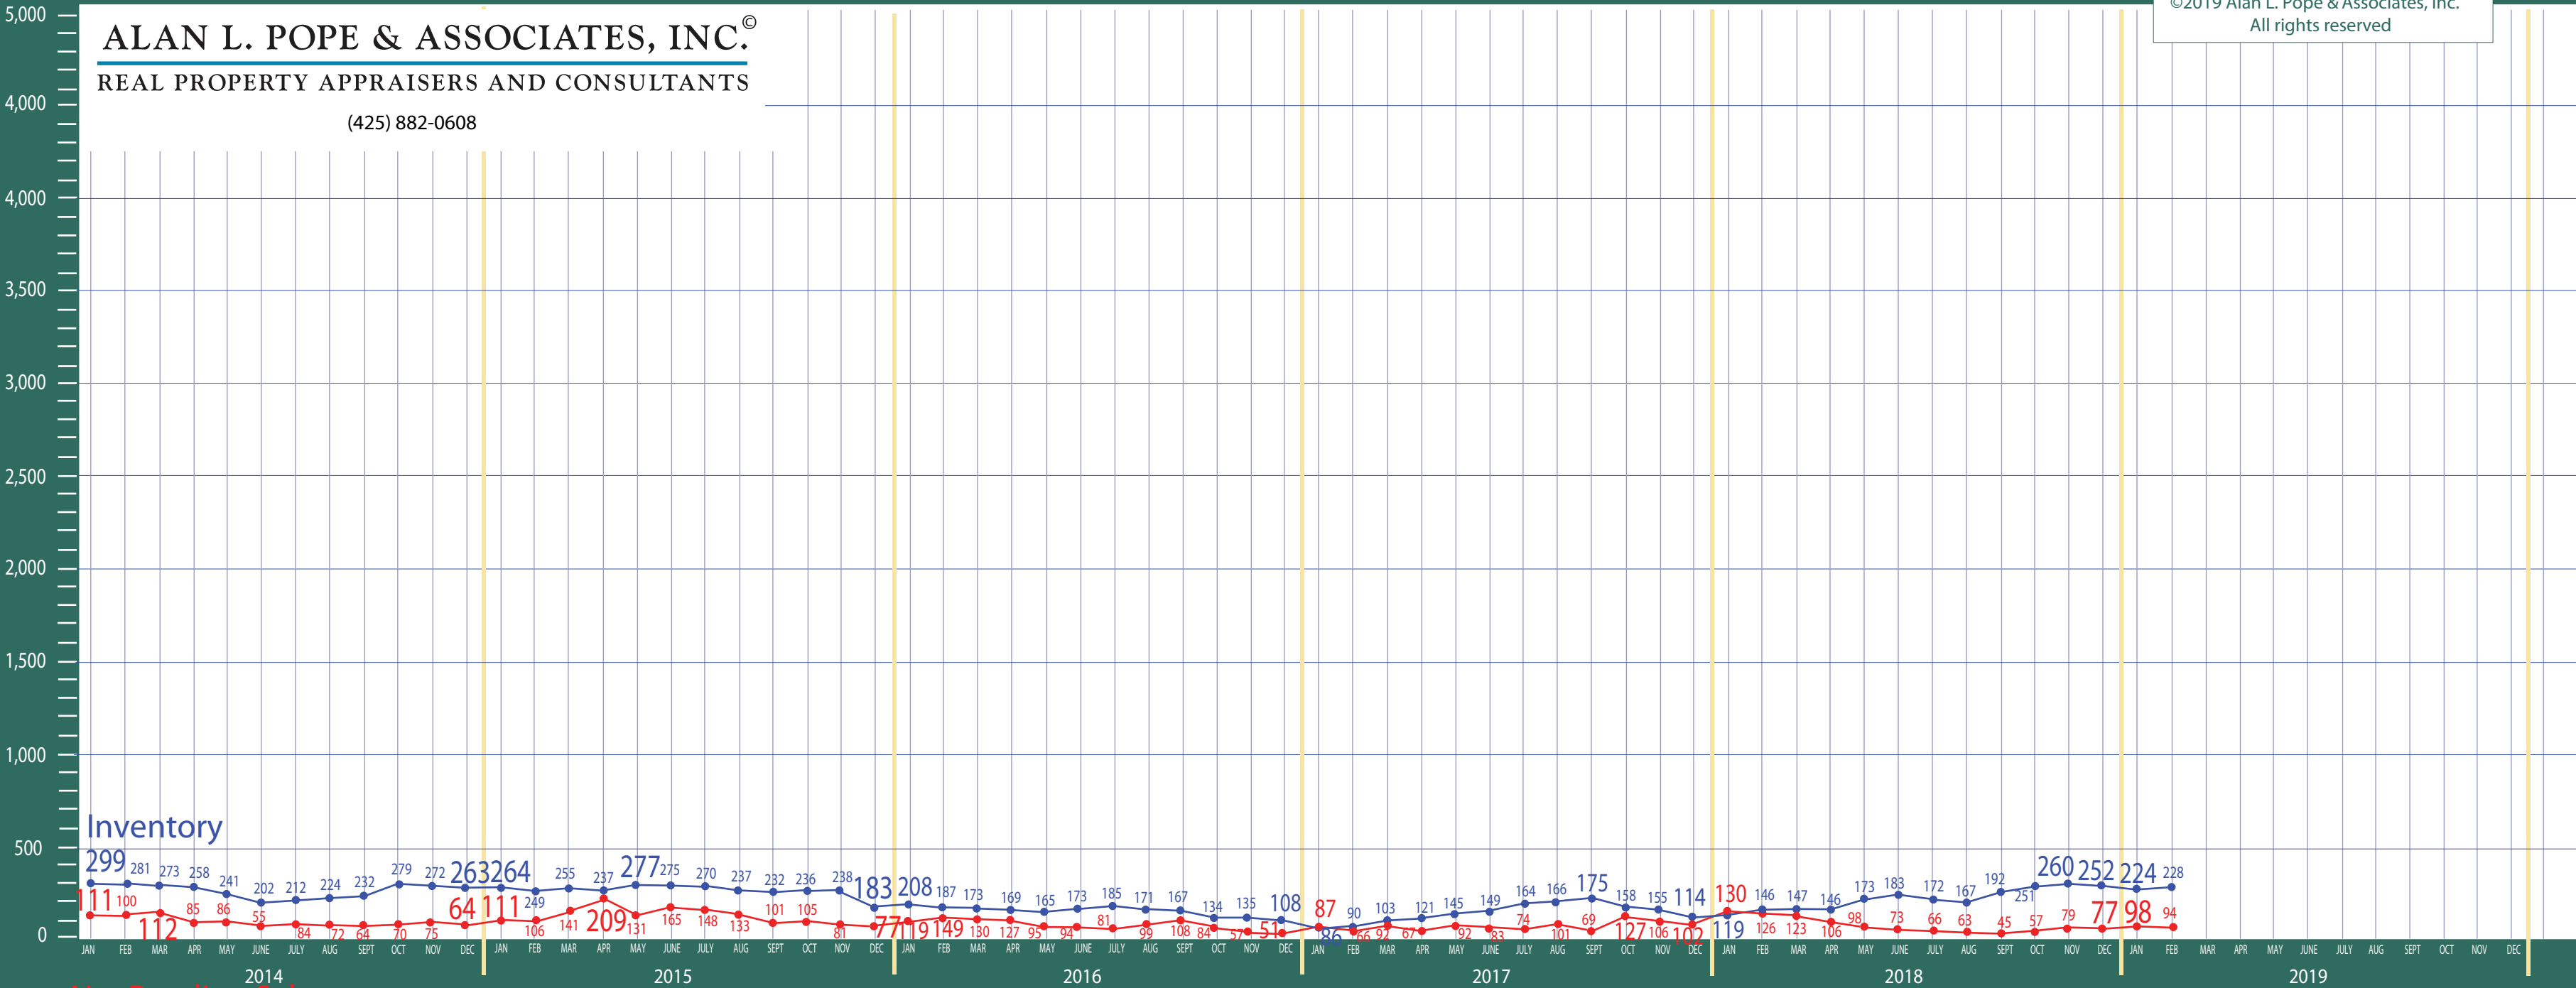

Puget Sound Region

New Construction - Condo Statistics

ALAN L. POPE & ASSOCIATES, INC.®

REAL PROPERTY APPRAISERS AND CONSULTANTS

(425) 882-0608

©2019 Alan L. Pope & Associates, Inc.
All rights reserved

Inventory