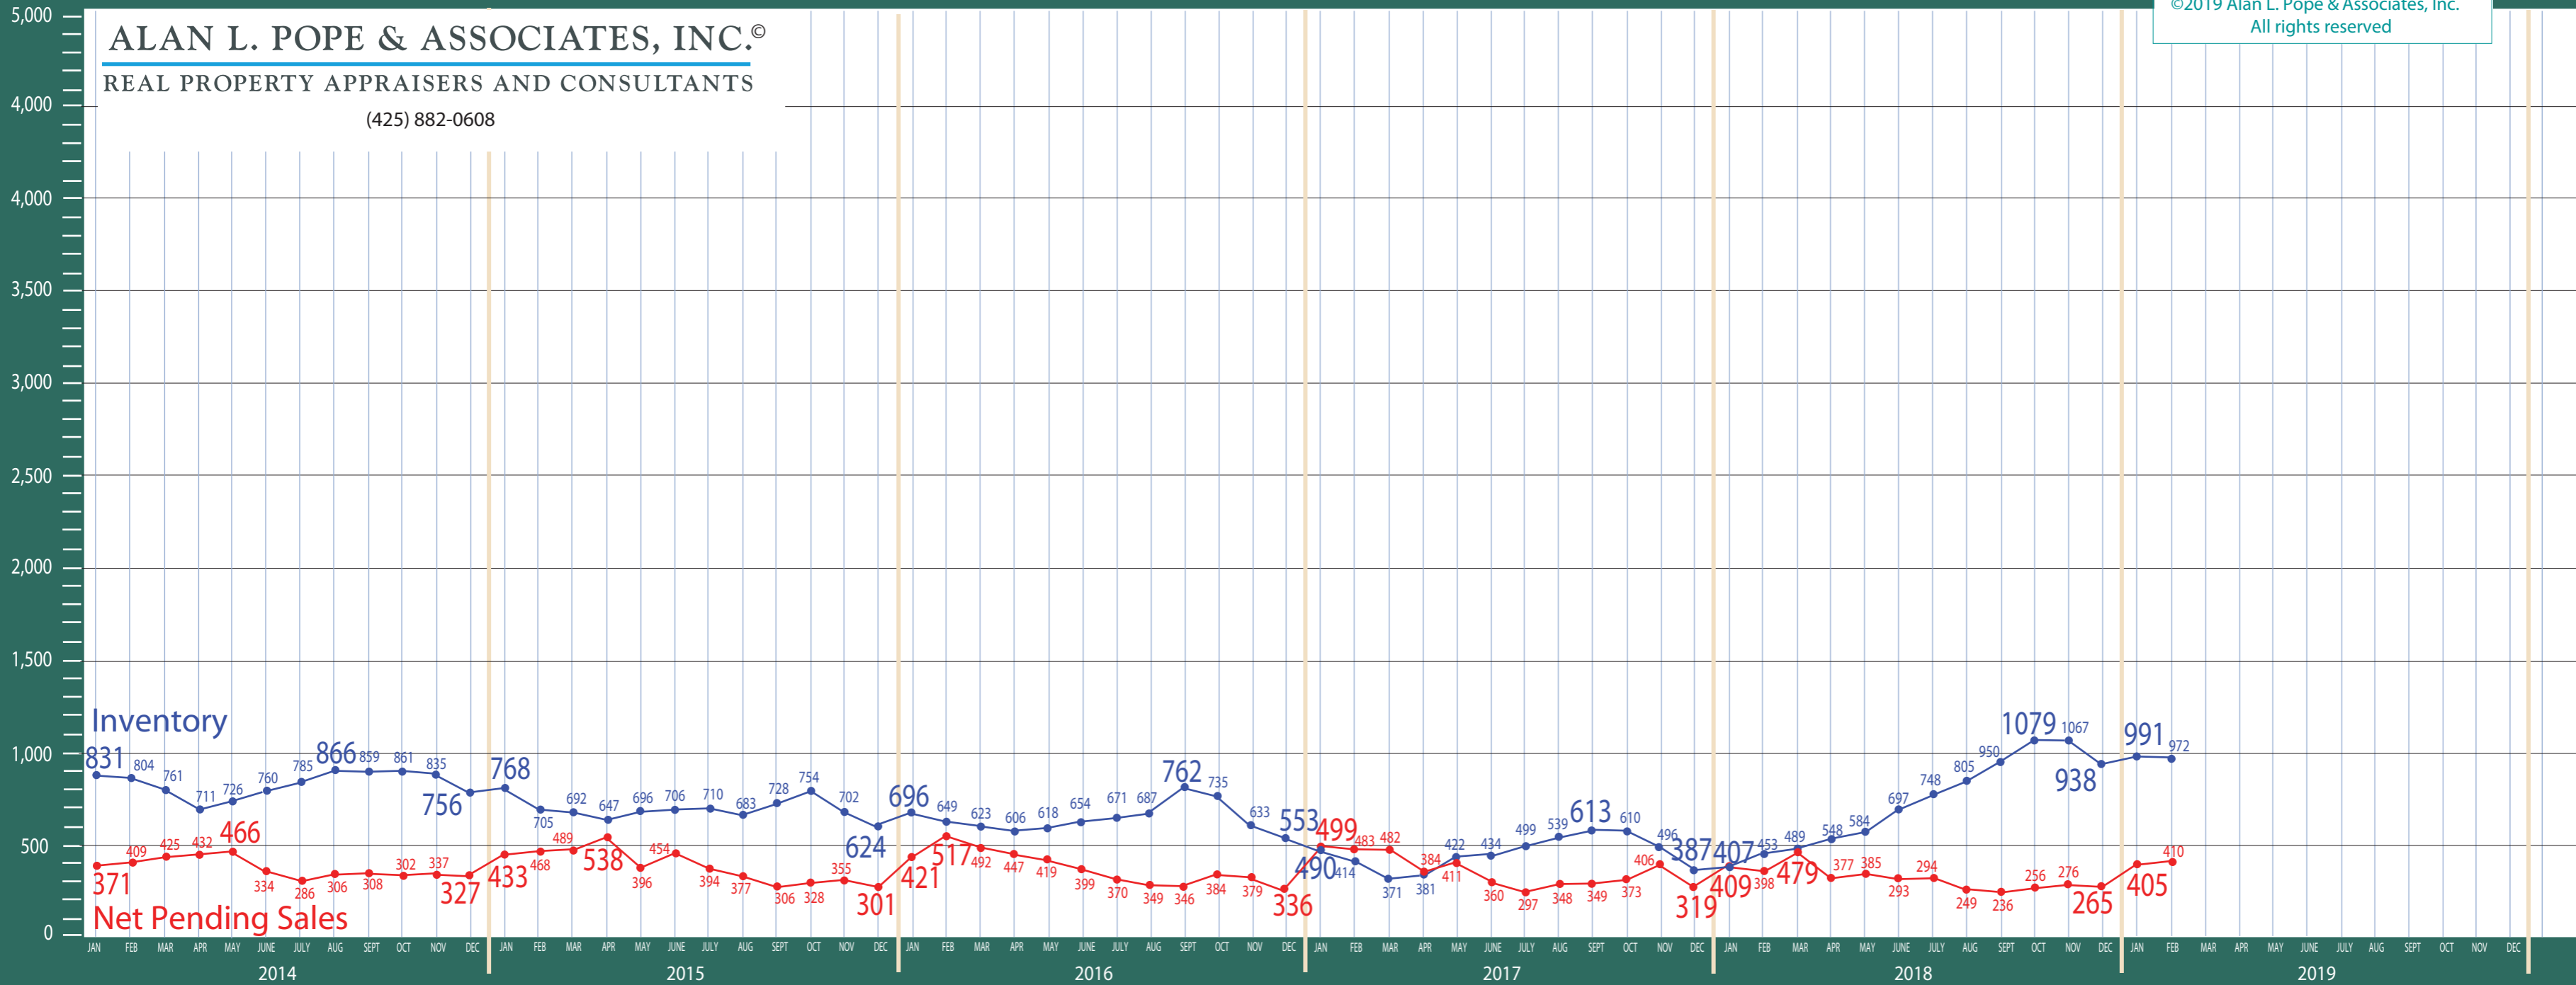

King County

New Construction - Residential & Condo Statistics

ALAN L. POPE & ASSOCIATES, INC.®

REAL PROPERTY APPRAISERS AND CONSULTANTS

(425) 882-0608

©2019 Alan L. Pope & Associates, Inc.
All rights reserved

Information Provided by The Northwest Multiple Listing Service

King County

New Construction - Residential & Condo Statistics

ALAN L. POPE & ASSOCIATES, INC.®

REAL PROPERTY APPRAISERS AND CONSULTANTS

(425) 882-0608