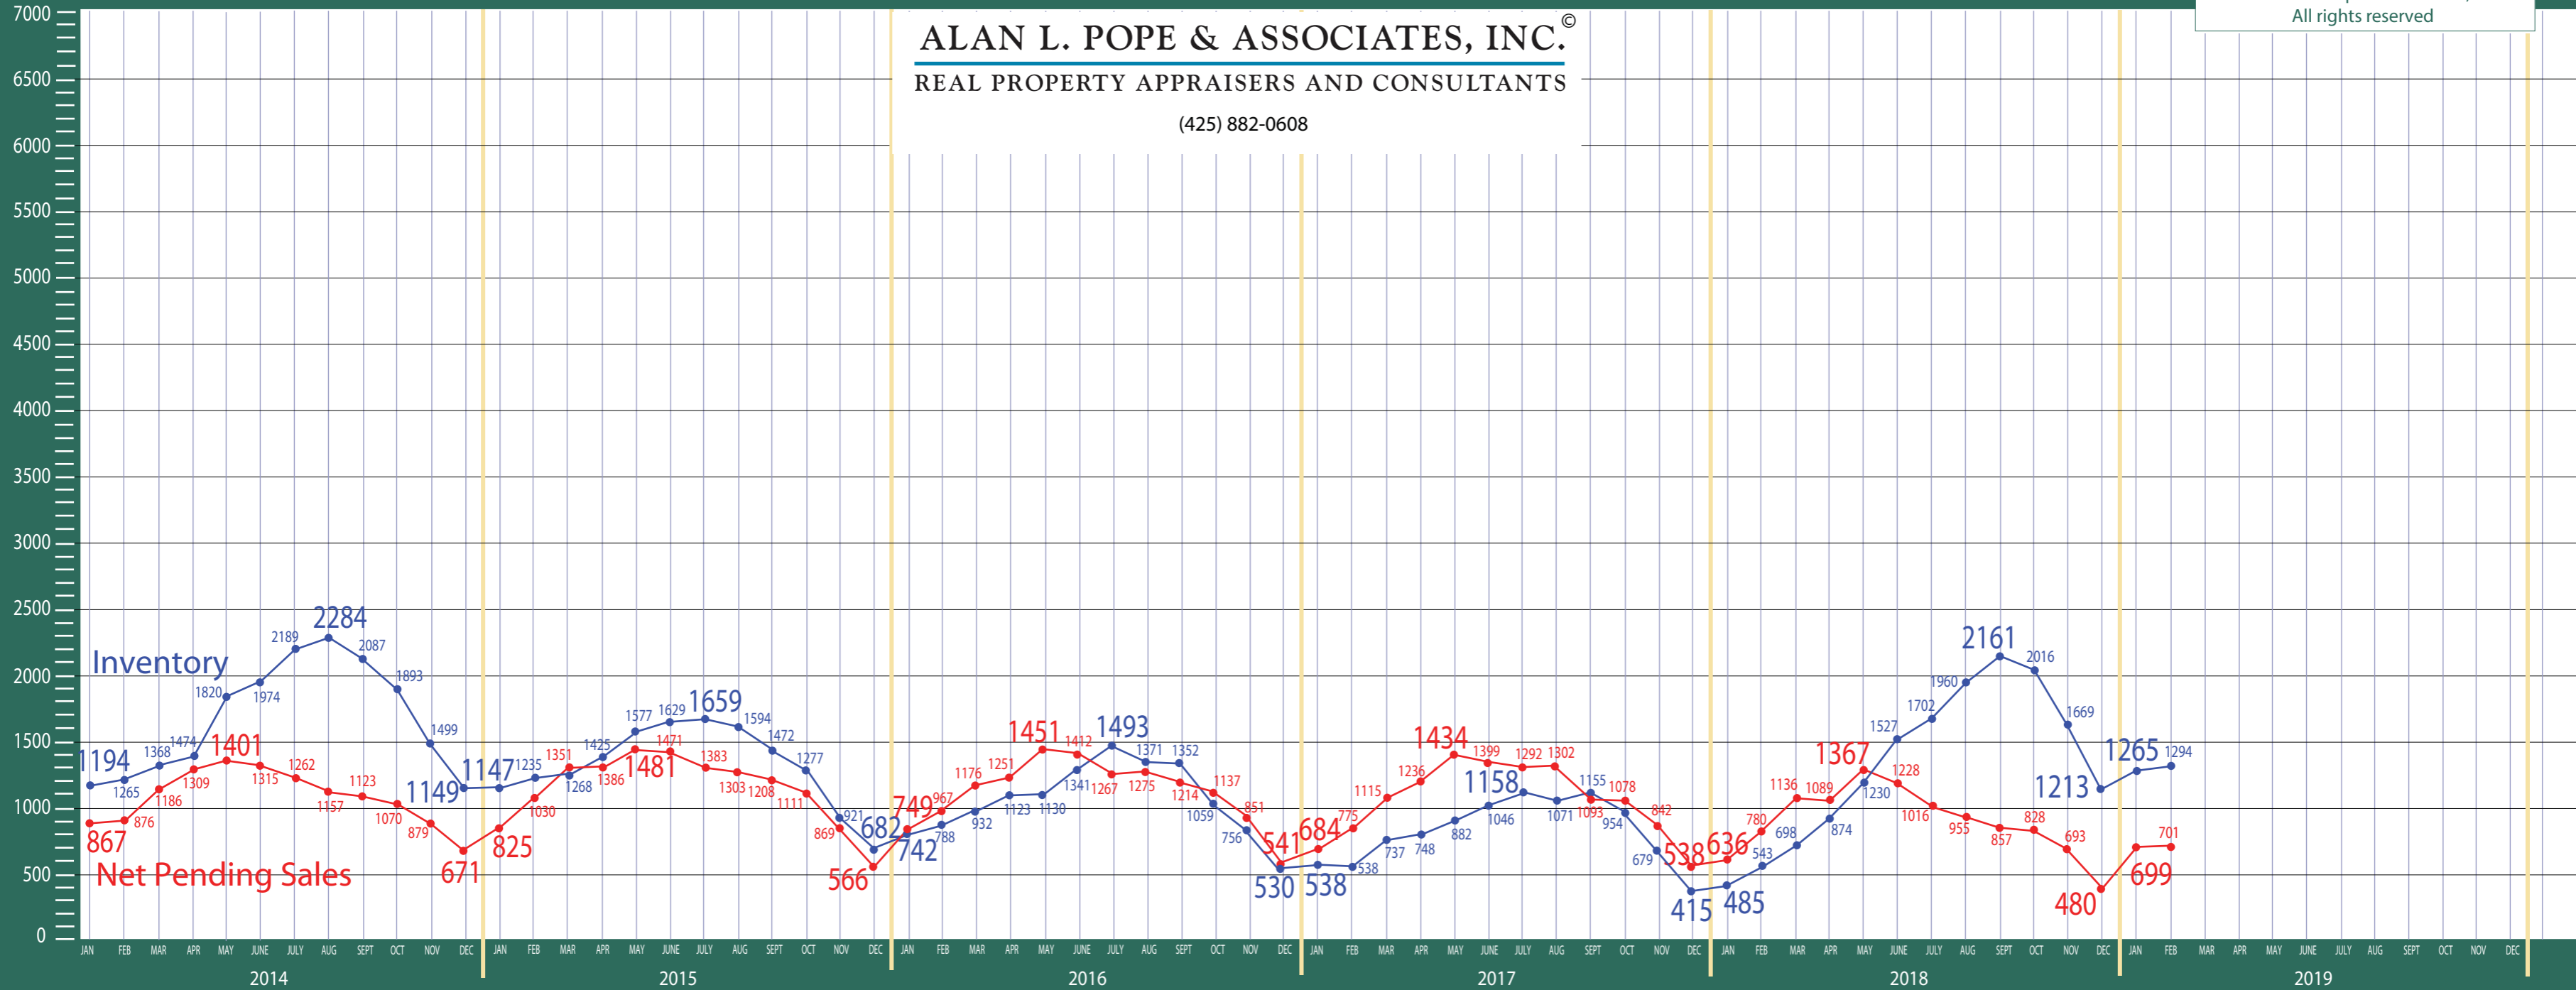

500-600 Eastside/Mercer Island

Listing Residential & Condo Only

©2019 Alan L. Pope & Associates, Inc.
All rights reserved

ALAN L. POPE & ASSOCIATES, INC.®
REAL PROPERTY APPRAISERS AND CONSULTANTS
(425) 882-0608

ALAN L. POPE & ASSOCIATES, INC.®

REAL PROPERTY APPRAISERS AND CONSULTANTS

(425) 882-0608

©2019 Alan L. Pope & Associates, Inc.
All rights reserved

Absorption of Inventory