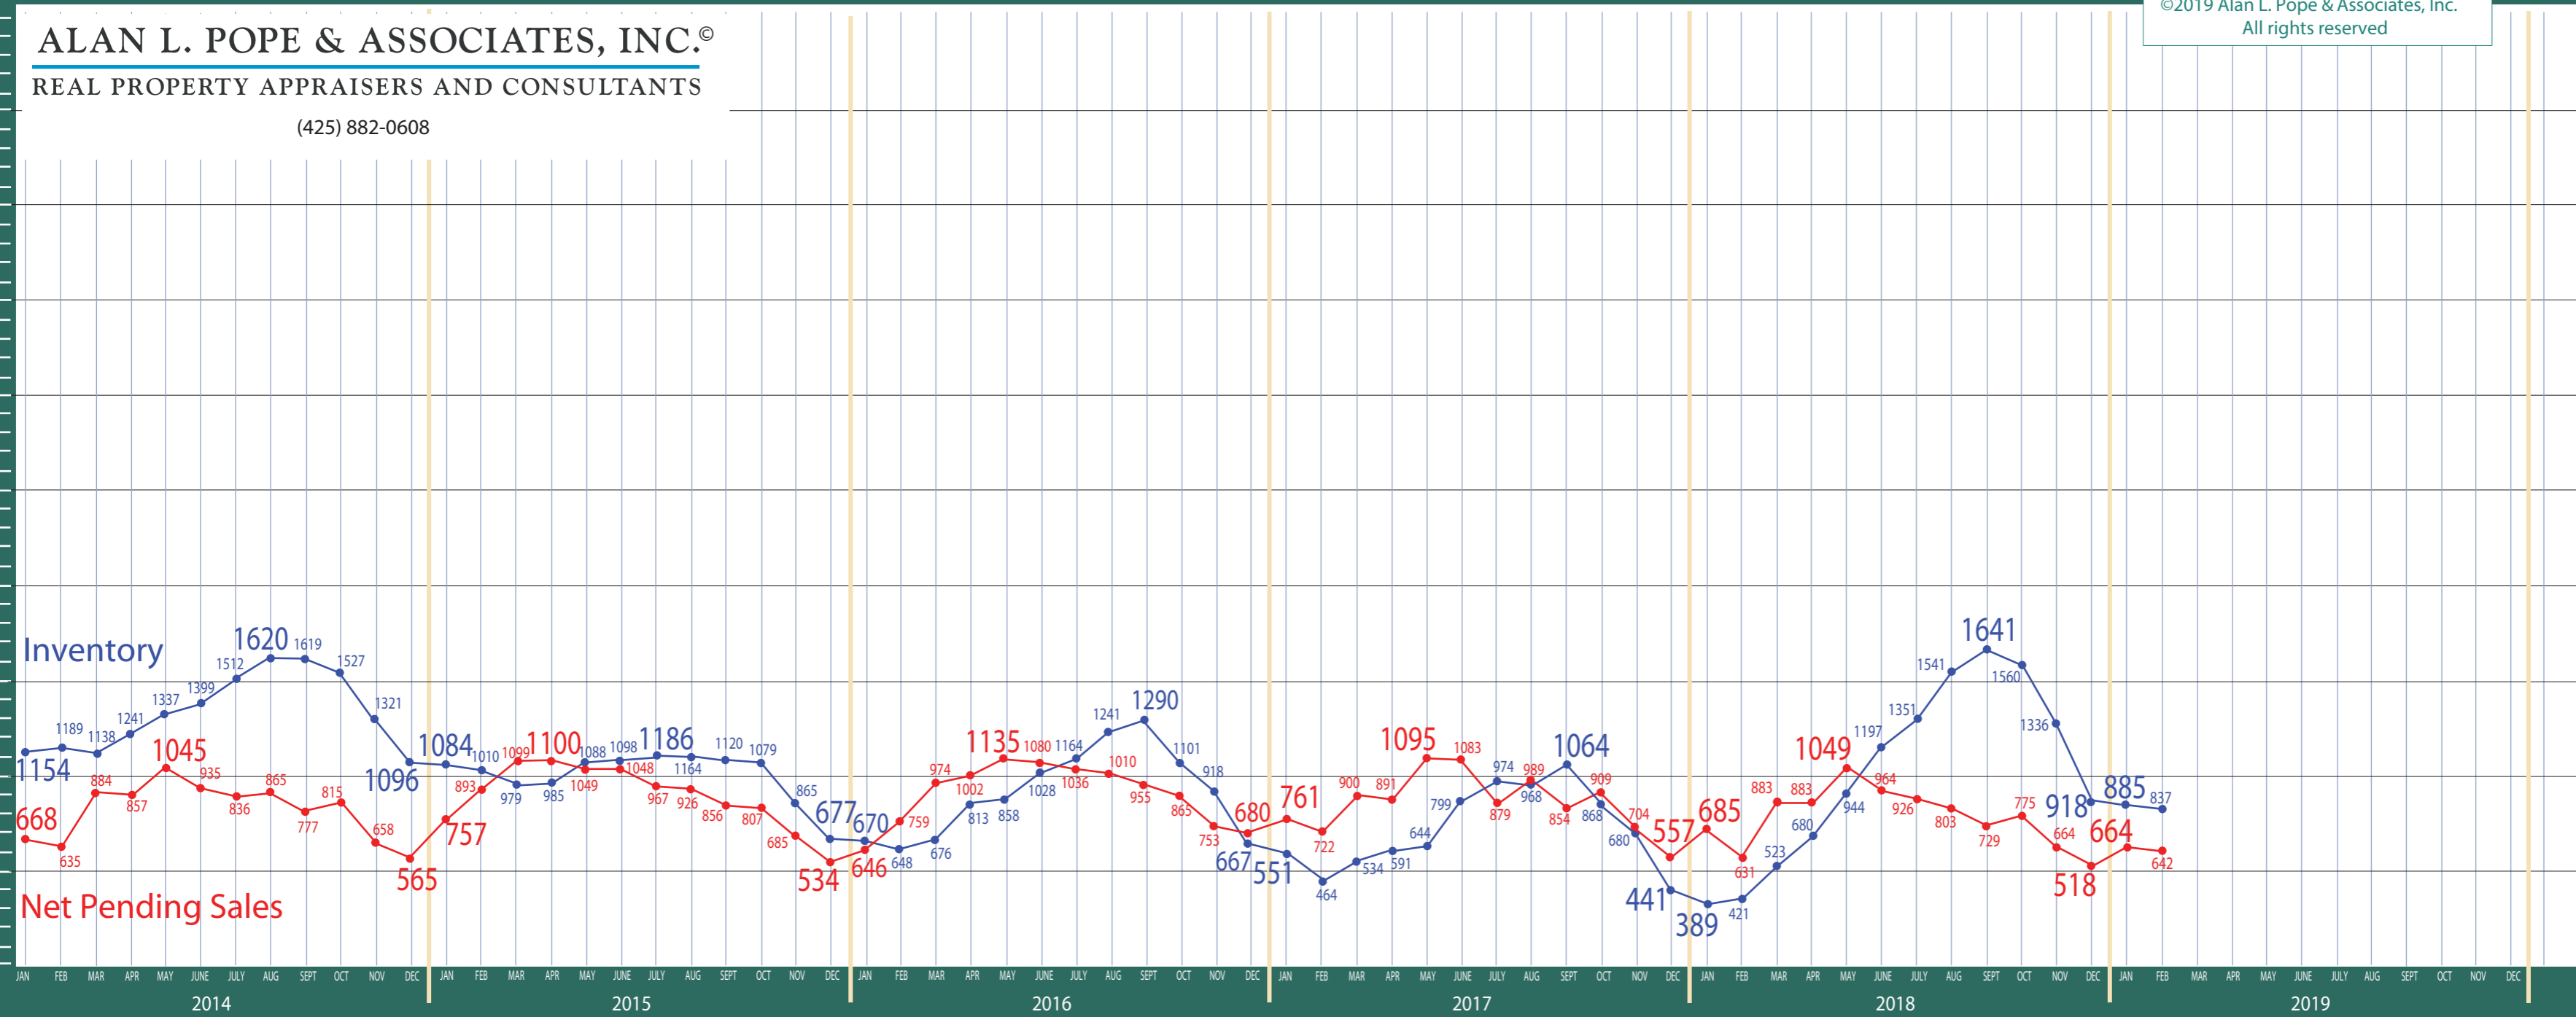

300-380 Auburn, Kent, Renton, South Seattle

Listing Residential & Condo Only

ALAN L. POPE & ASSOCIATES, INC.®
REAL PROPERTY APPRAISERS AND CONSULTANTS

(425) 882-0608

©2019 Alan L. Pope & Associates, Inc.
 All rights reserved