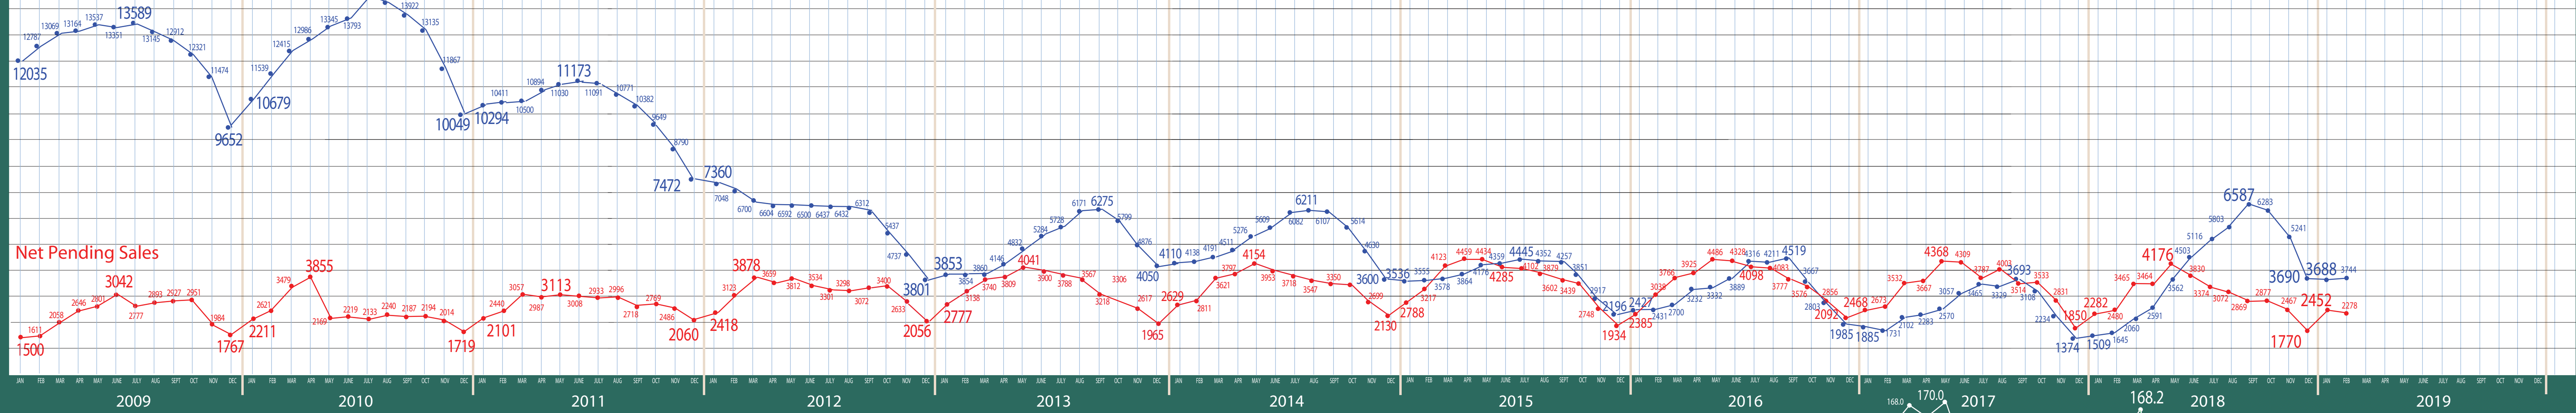

ALAN L. POPE & ASSOCIATES, INC.®
REAL PROPERTY APPRAISERS AND CONSULTANTS
(425) 882-0608

Inventory

Absorption of Inventory