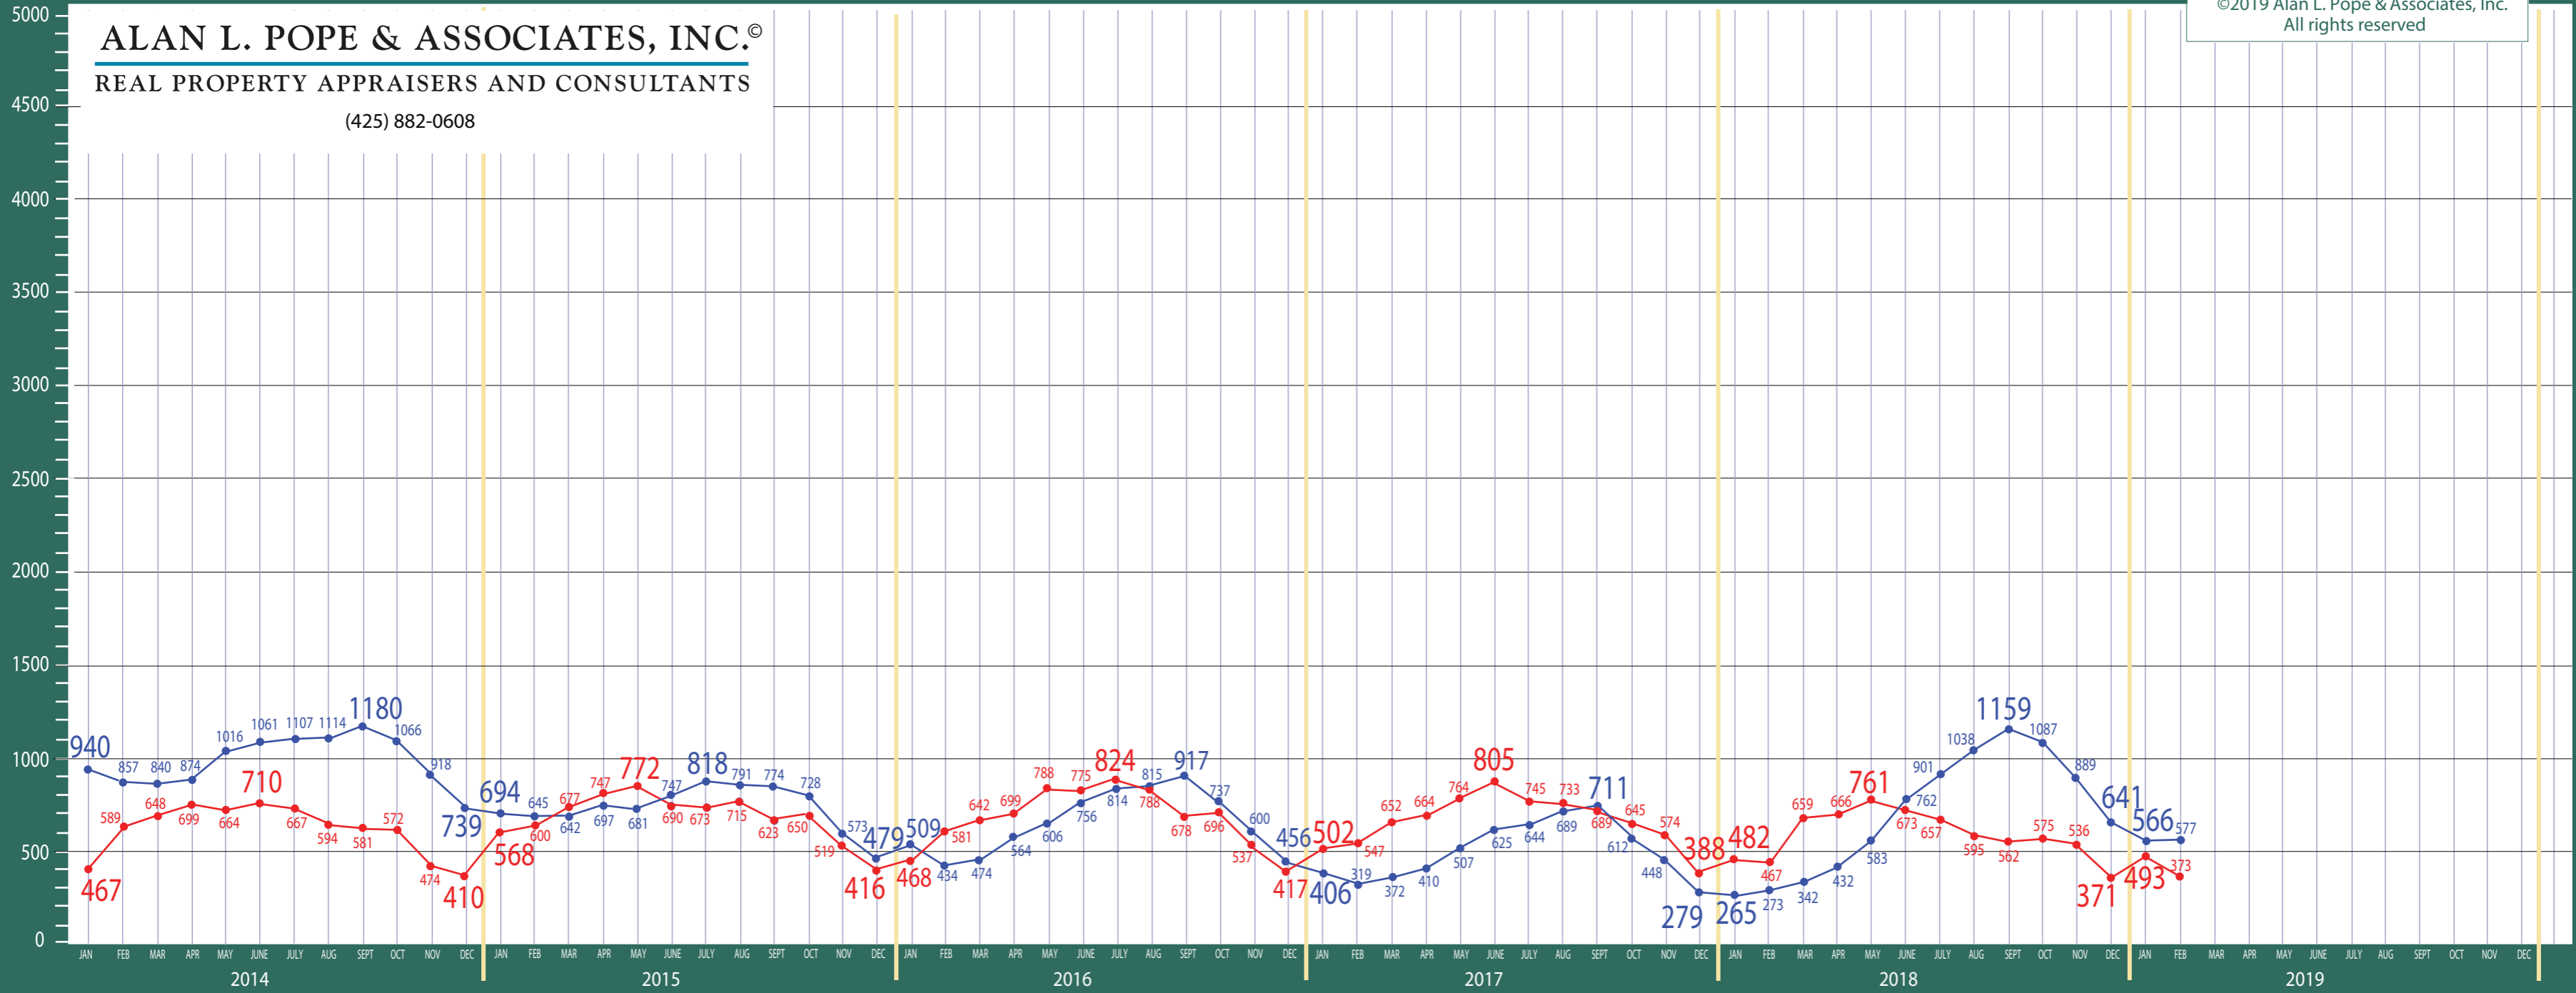

100-140 West Seattle to Federal Way

Listing Residential & Condo Only

ALAN L. POPE & ASSOCIATES, INC.®

REAL PROPERTY APPRAISERS AND CONSULTANTS

(425) 882-0608

©2019 Alan L. Pope & Associates, Inc.
All rights reserved

Information Provided by The Northwest Multiple Listing Service

100-140 West Seattle to Federal Way

Absorption of Inventory Residential & Condo Only

©2019 Alan L. Pope & Associates, Inc.
All rights reserved