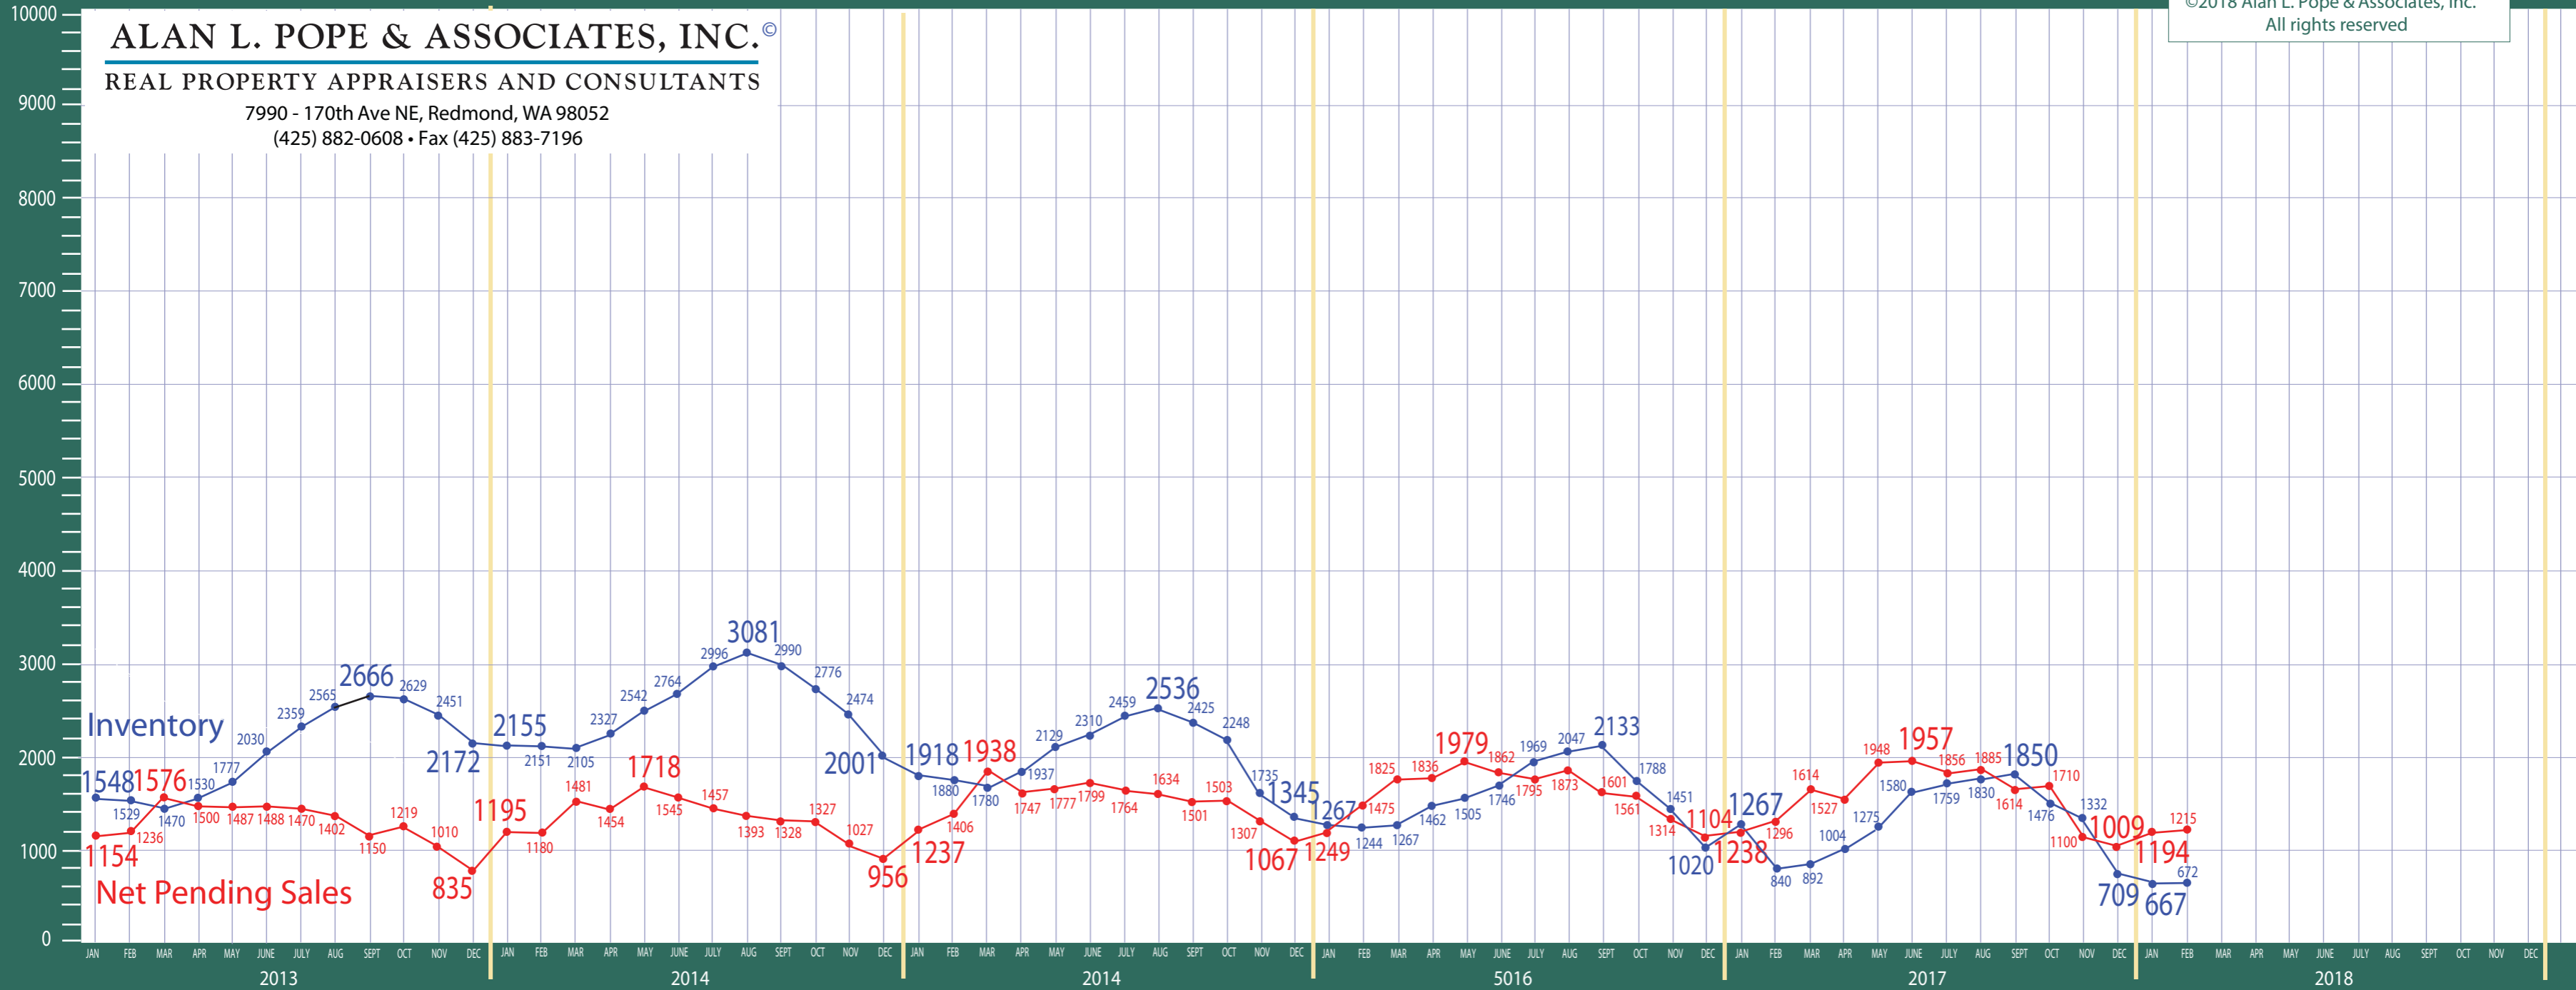

Snohomish County

Listing Residential & Condo Only

©2018 Alan L. Pope & Associates, Inc.
All rights reserved

ALAN L. POPE & ASSOCIATES, INC. ©
REAL PROPERTY APPRAISERS AND CONSULTANTS
 7990 - 170th Ave NE, Redmond, WA 98052
 (425) 882-0608 • Fax (425) 883-7196

ALAN L. POPE & ASSOCIATES, INC.®

REAL PROPERTY APPRAISERS AND CONSULTANTS

7990 - 170th Ave NE, Redmond, WA 98052

(425) 882-0608 • Fax (425) 883-7196

©2018 Alan L. Pope & Associates, Inc.
All rights reserved