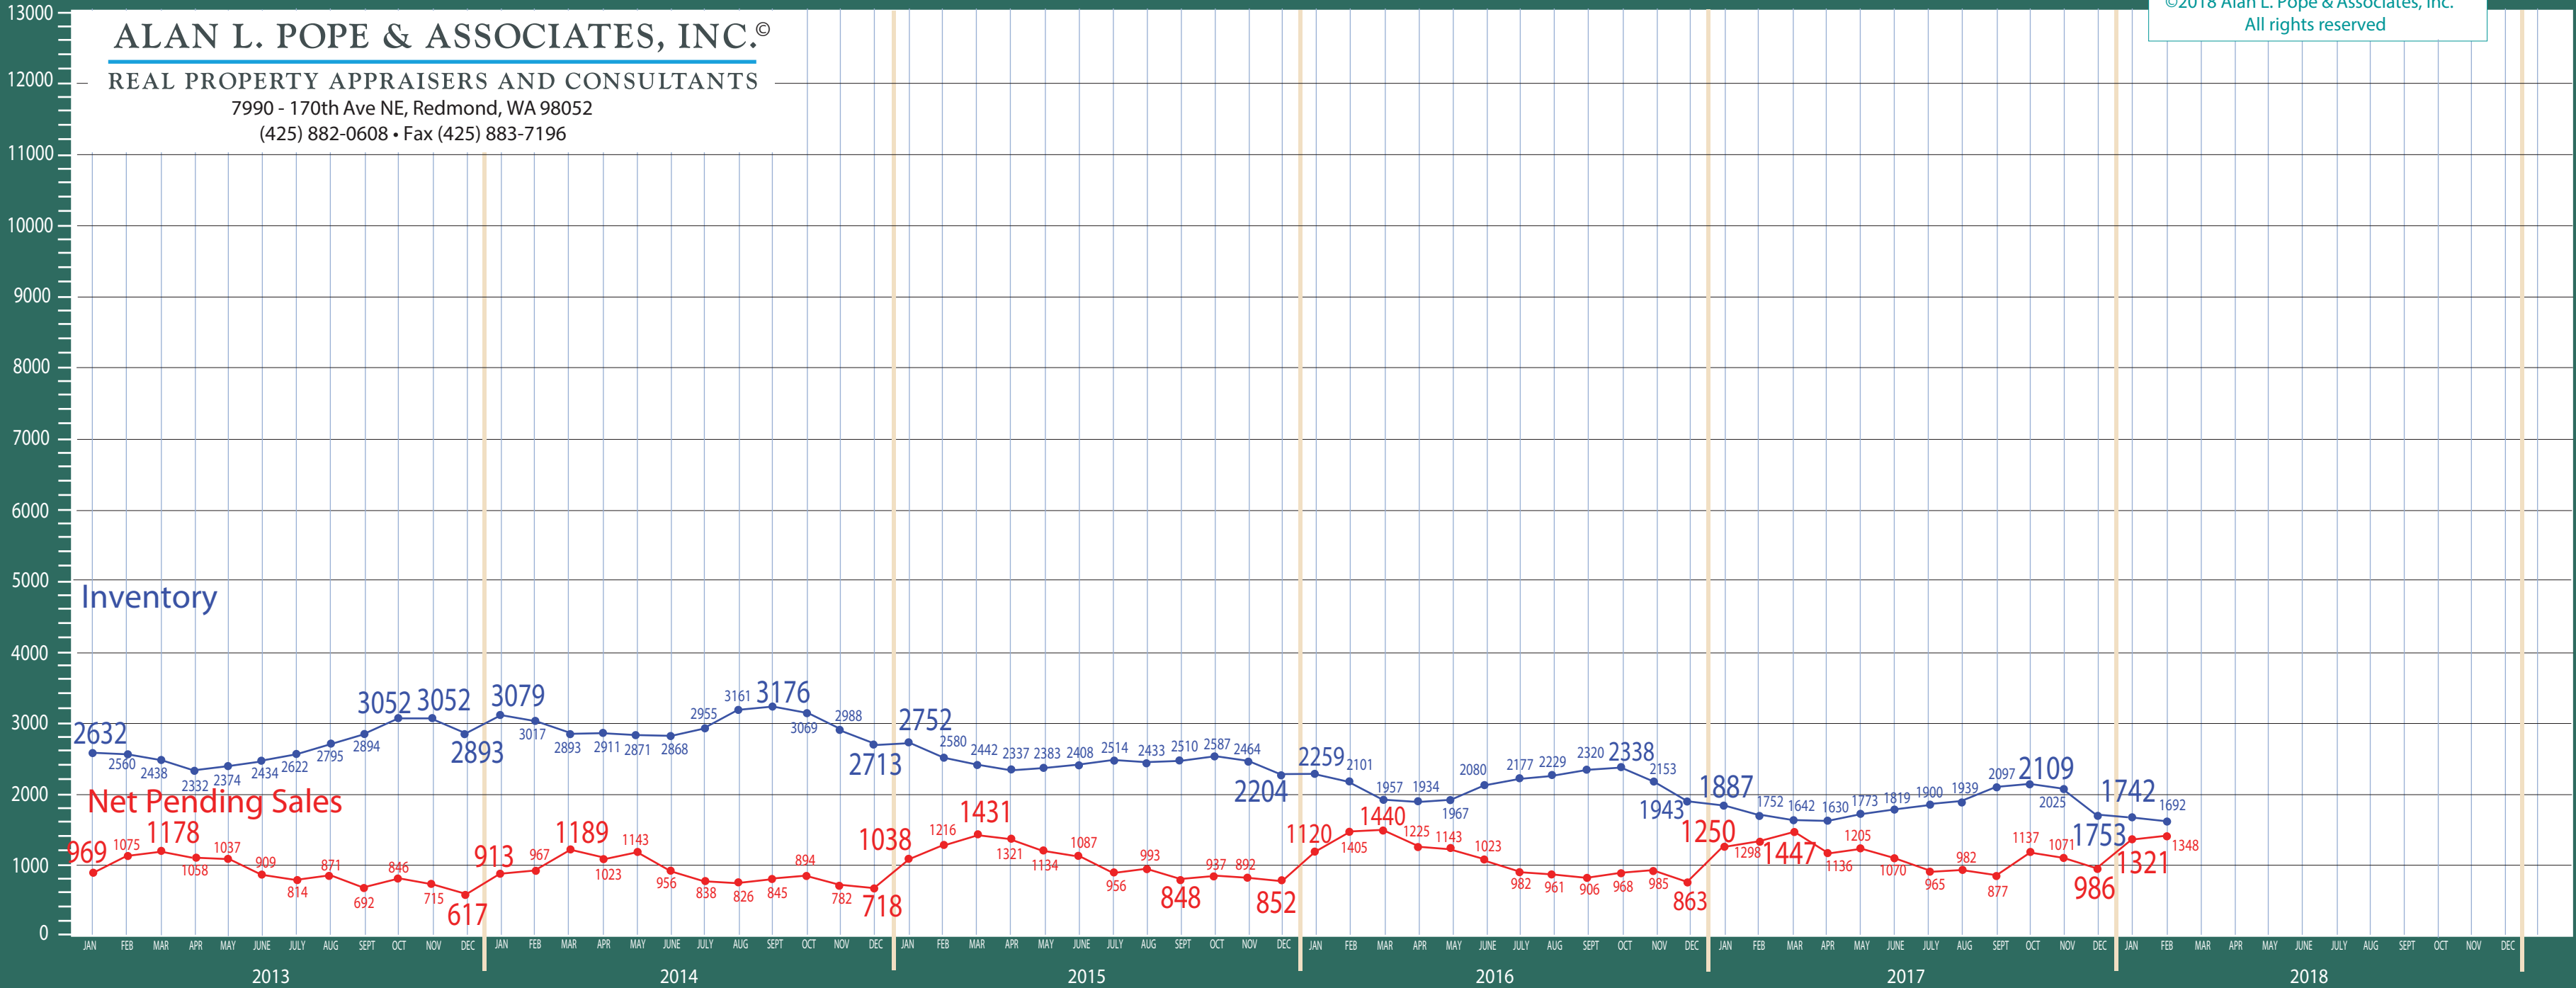

Puget Sound Region

New Construction - Residential & Condo Statistics

©2018 Alan L. Pope & Associates, Inc.
All rights reserved

ALAN L. POPE & ASSOCIATES, INC.®

REAL PROPERTY APPRAISERS AND CONSULTANTS

7990 - 170th Ave NE, Redmond, WA 98052

(425) 882-0608 • Fax (425) 883-7196