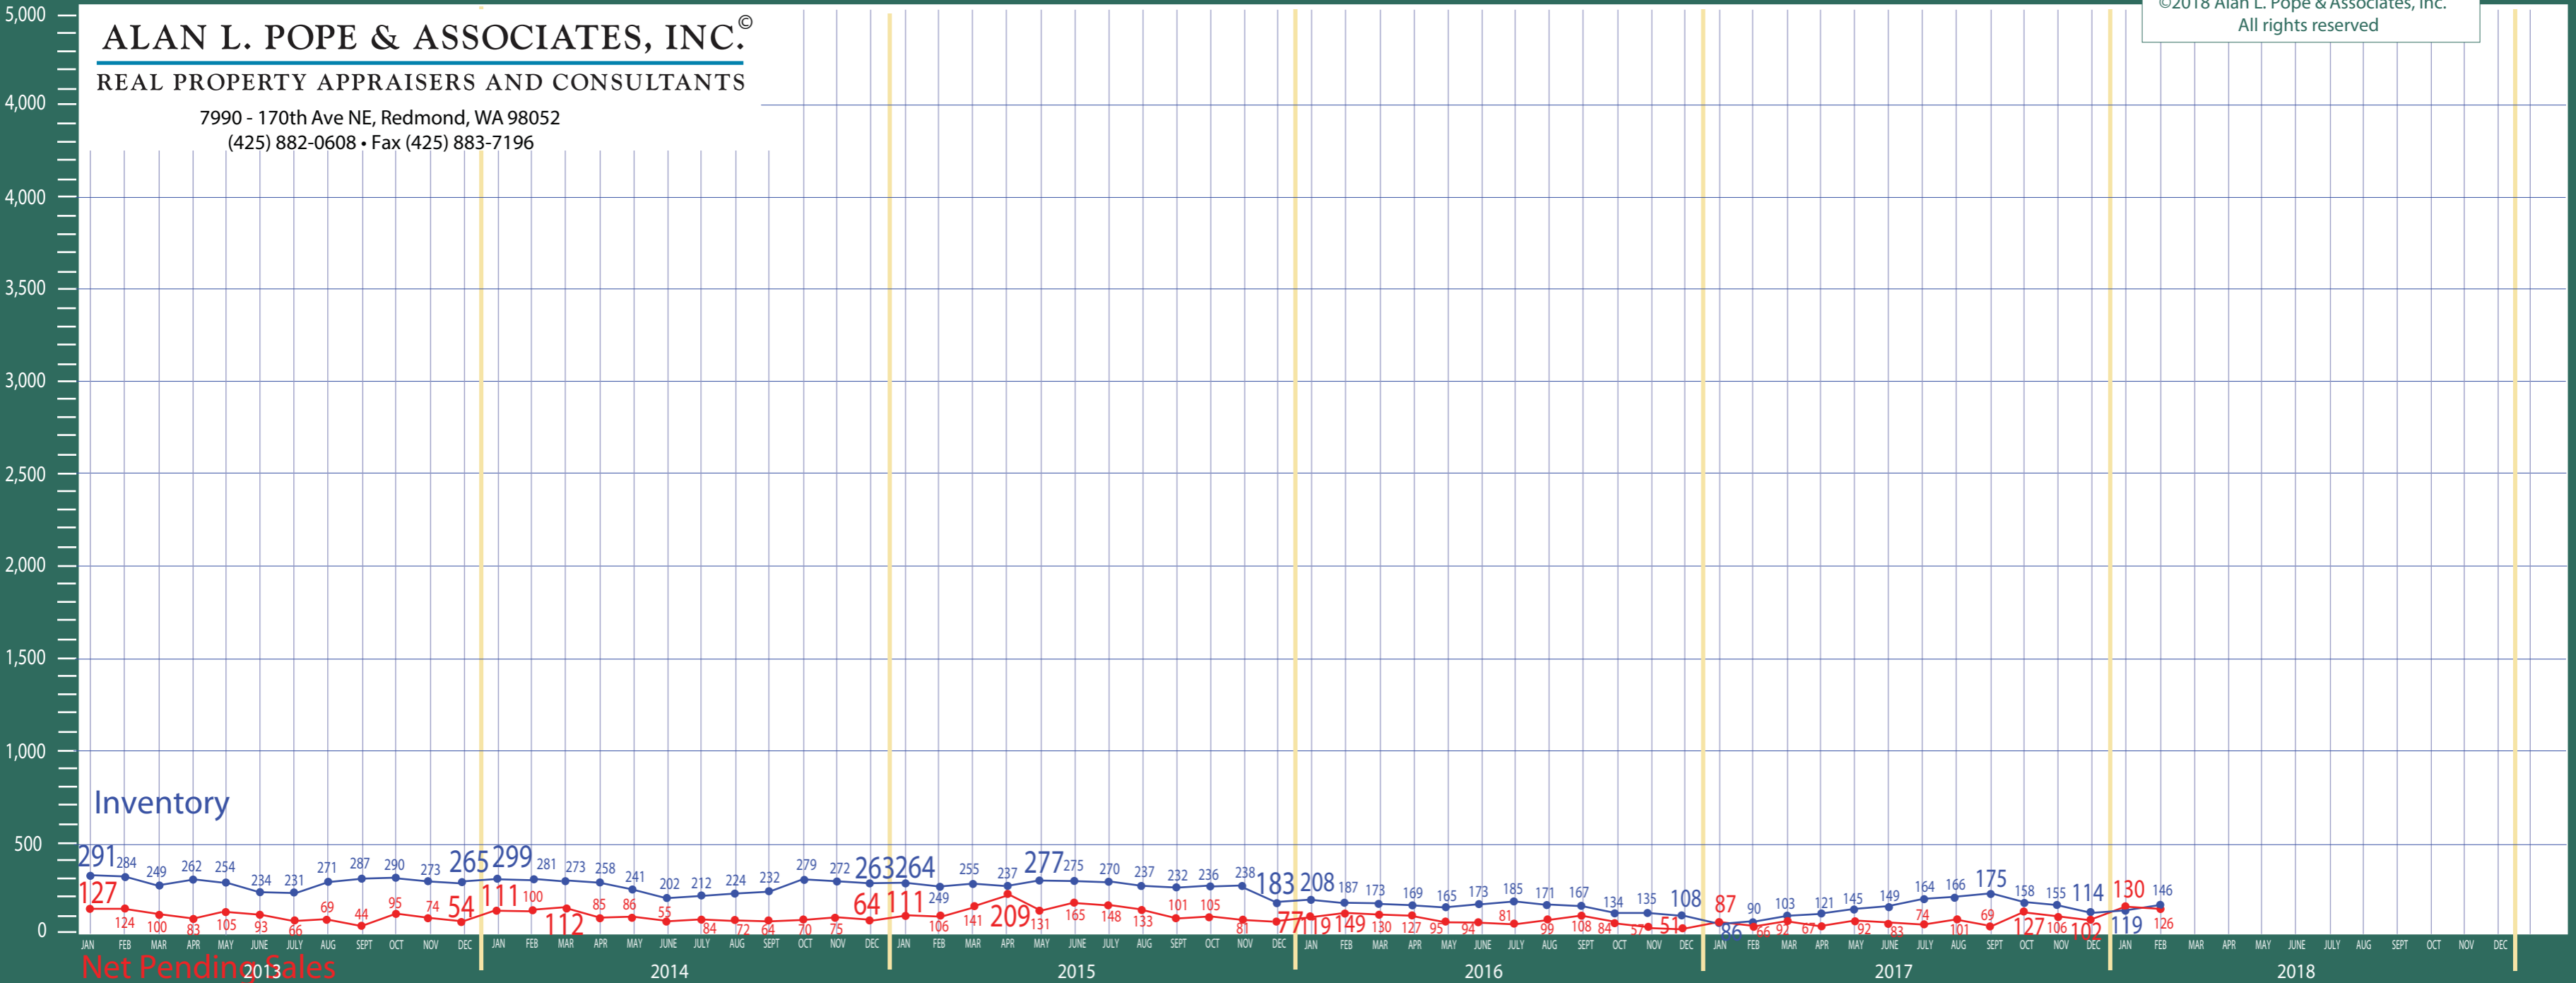

Puget Sound Region

New Construction - Condo Statistics

ALAN L. POPE & ASSOCIATES, INC.®

REAL PROPERTY APPRAISERS AND CONSULTANTS

7990 - 170th Ave NE, Redmond, WA 98052
(425) 882-0608 • Fax (425) 883-7196

©2018 Alan L. Pope & Associates, Inc.
All rights reserved

Information Provided by The Northwest Multiple Listing Service