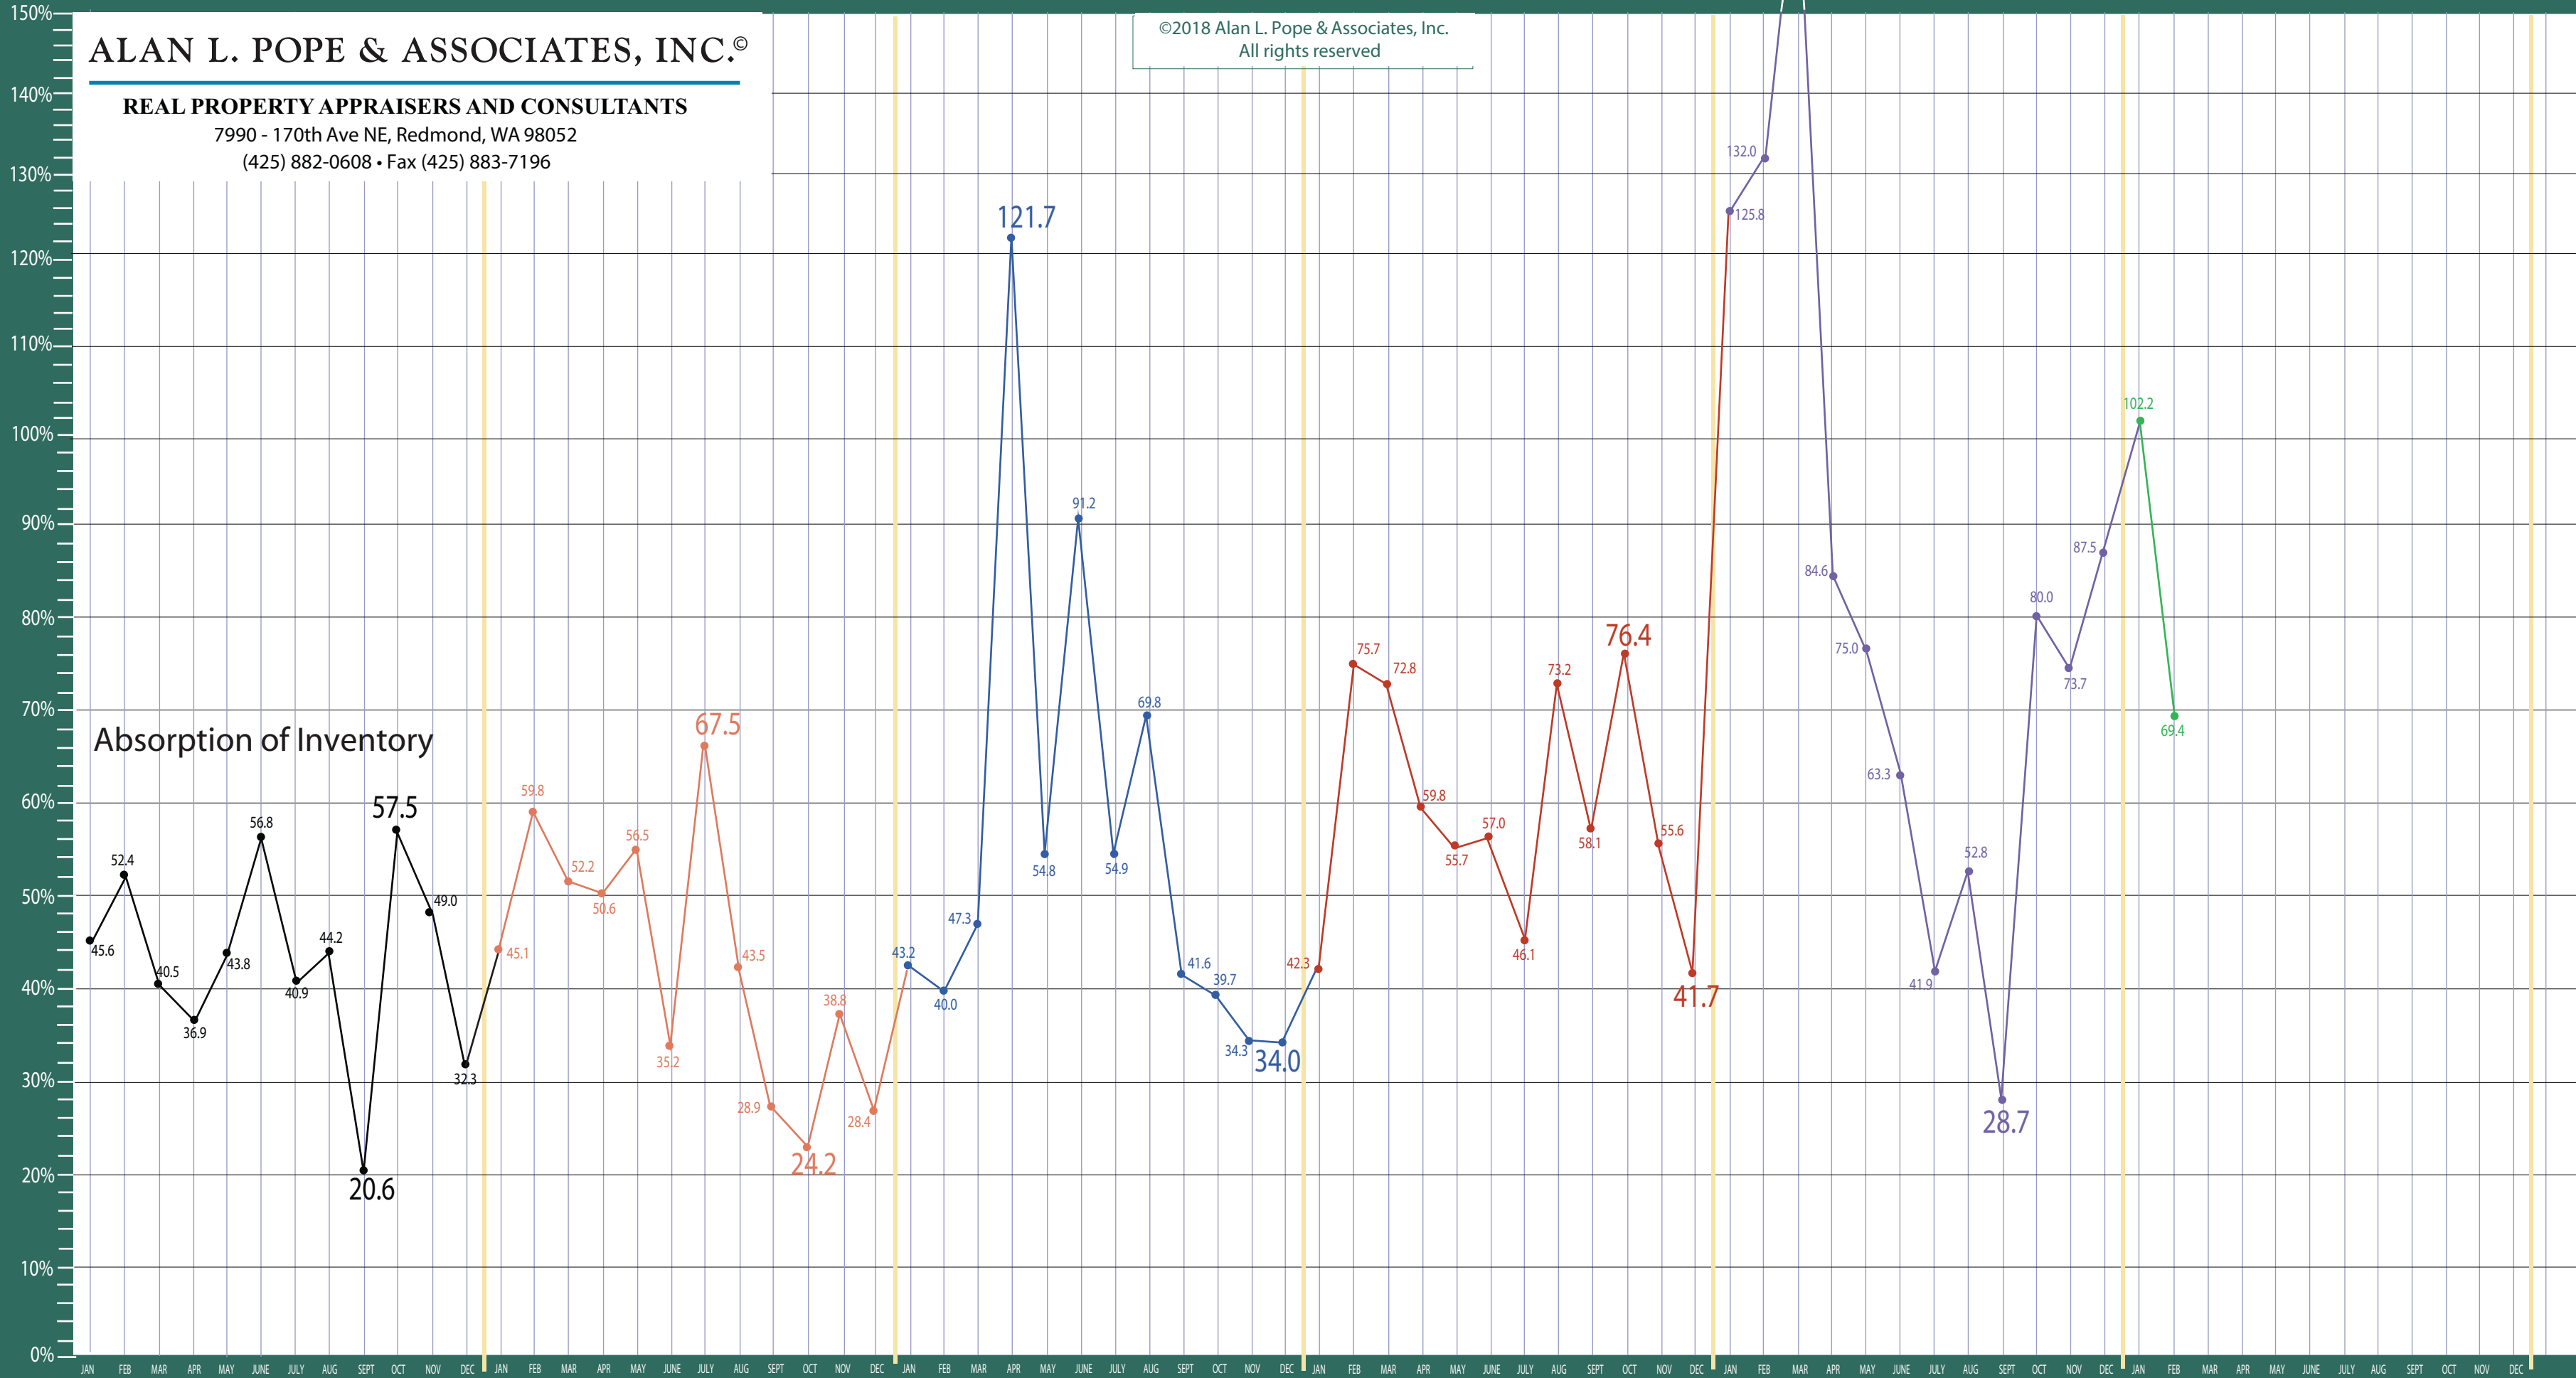

King County

New Construction - Condo Statistics

ALAN L. POPE & ASSOCIATES, INC.®

REAL PROPERTY APPRAISERS AND CONSULTANTS

7990 - 170th Ave NE, Redmond, WA 98052

(425) 882-0608 • Fax (425) 883-7196

©2018 Alan L. Pope & Associates, Inc.
All rights reserved

ALAN L. POPE & ASSOCIATES, INC.®

REAL PROPERTY APPRAISERS AND CONSULTANTS

7990 - 170th Ave NE, Redmond, WA 98052

(425) 882-0608 • Fax (425) 883-7196

©2018 Alan L. Pope & Associates, Inc.
All rights reserved

Absorption of Inventory