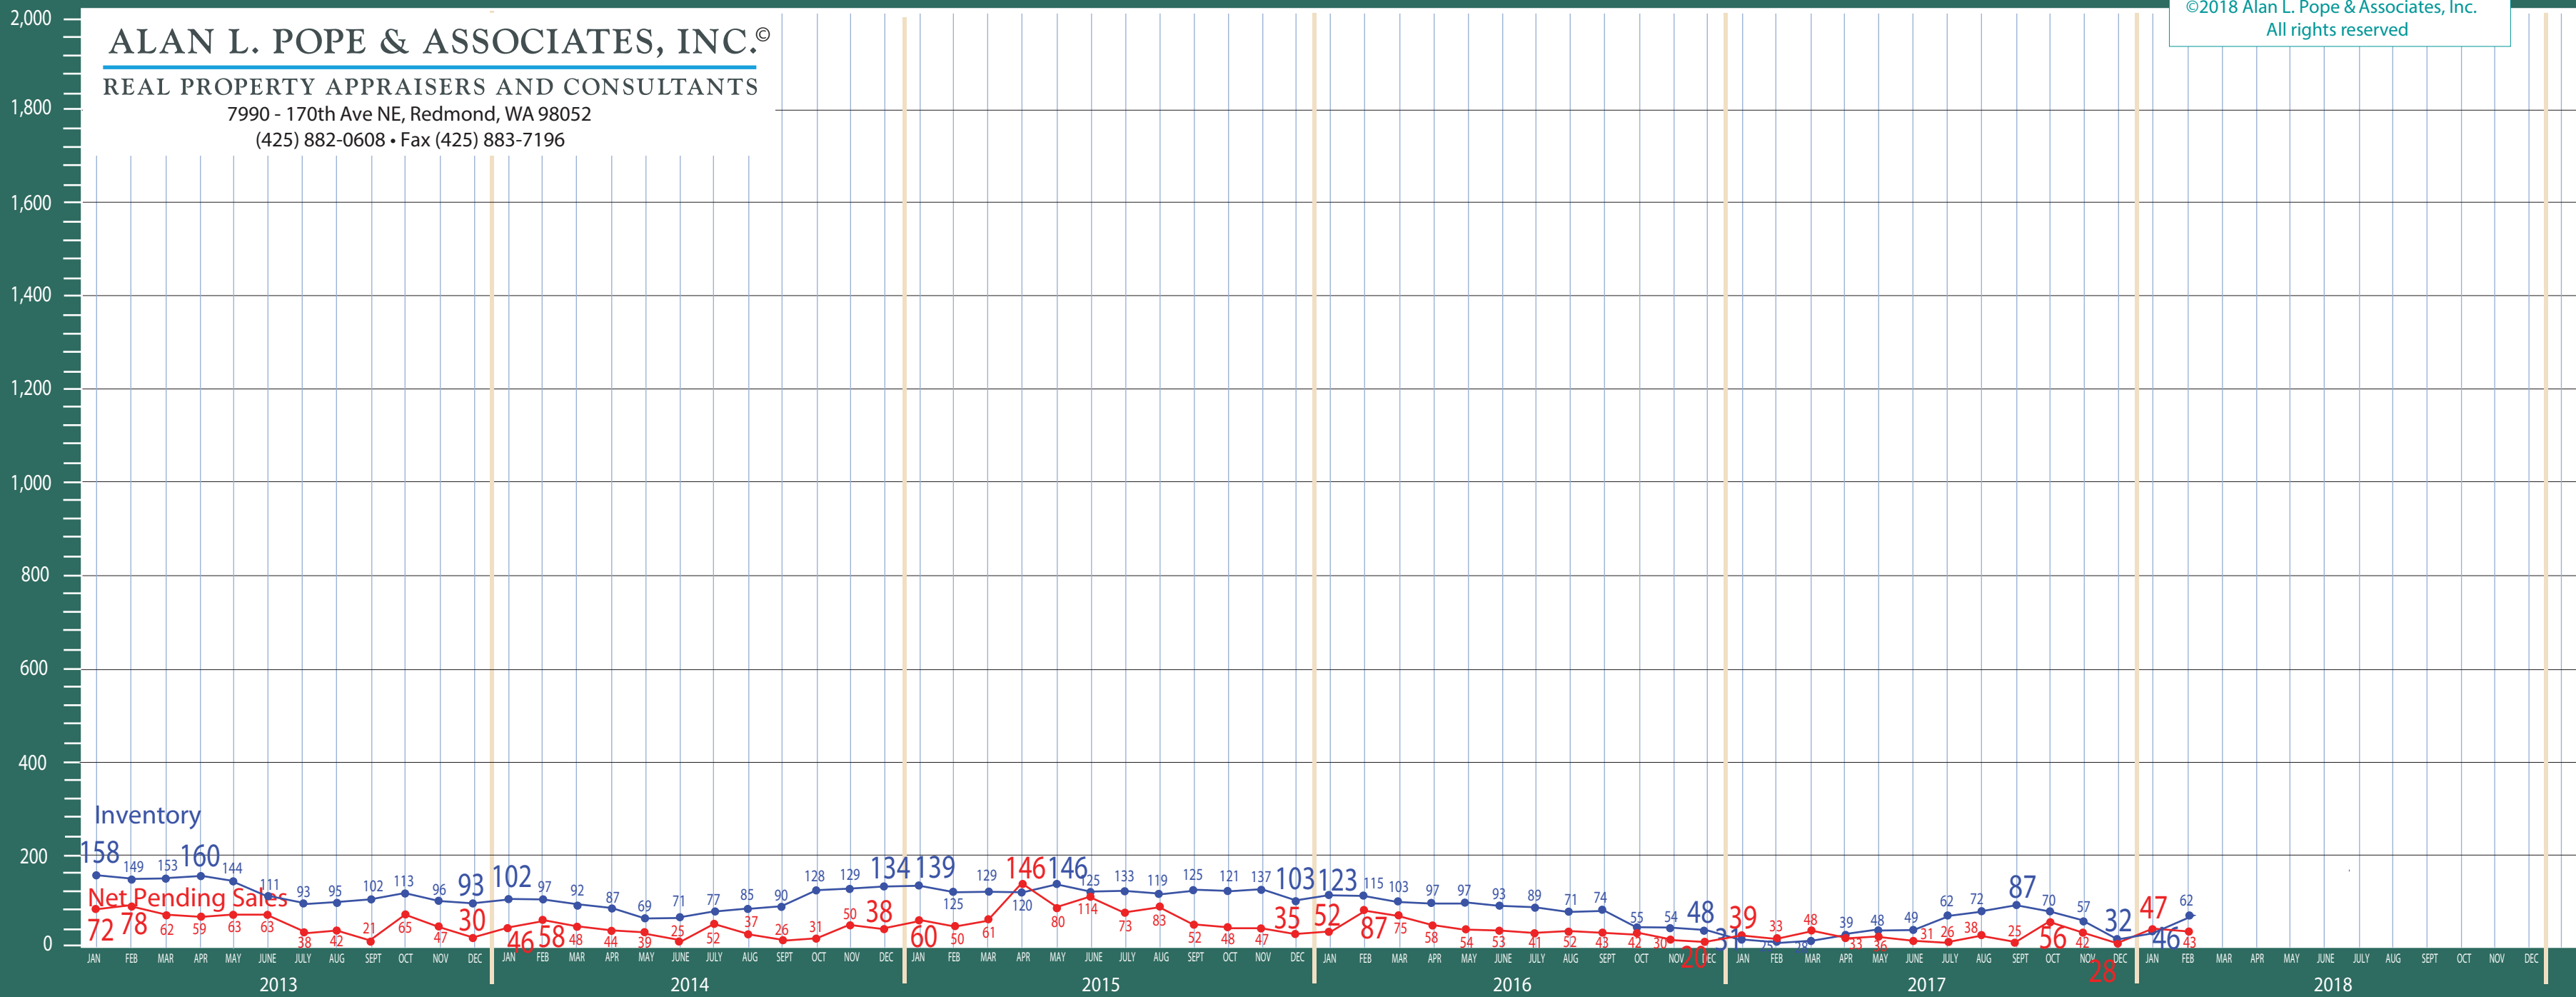

King County

New Construction - Condo Statistics

ALAN L. POPE & ASSOCIATES, INC.®

REAL PROPERTY APPRAISERS AND CONSULTANTS

7990 - 170th Ave NE, Redmond, WA 98052

(425) 882-0608 • Fax (425) 883-7196

©2018 Alan L. Pope & Associates, Inc.
All rights reserved

ALAN L. POPE & ASSOCIATES, INC.®

REAL PROPERTY APPRAISERS AND CONSULTANTS

7990 - 170th Ave NE, Redmond, WA 98052

(425) 882-0608 • Fax (425) 883-7196

©2018 Alan L. Pope & Associates, Inc.
All rights reserved