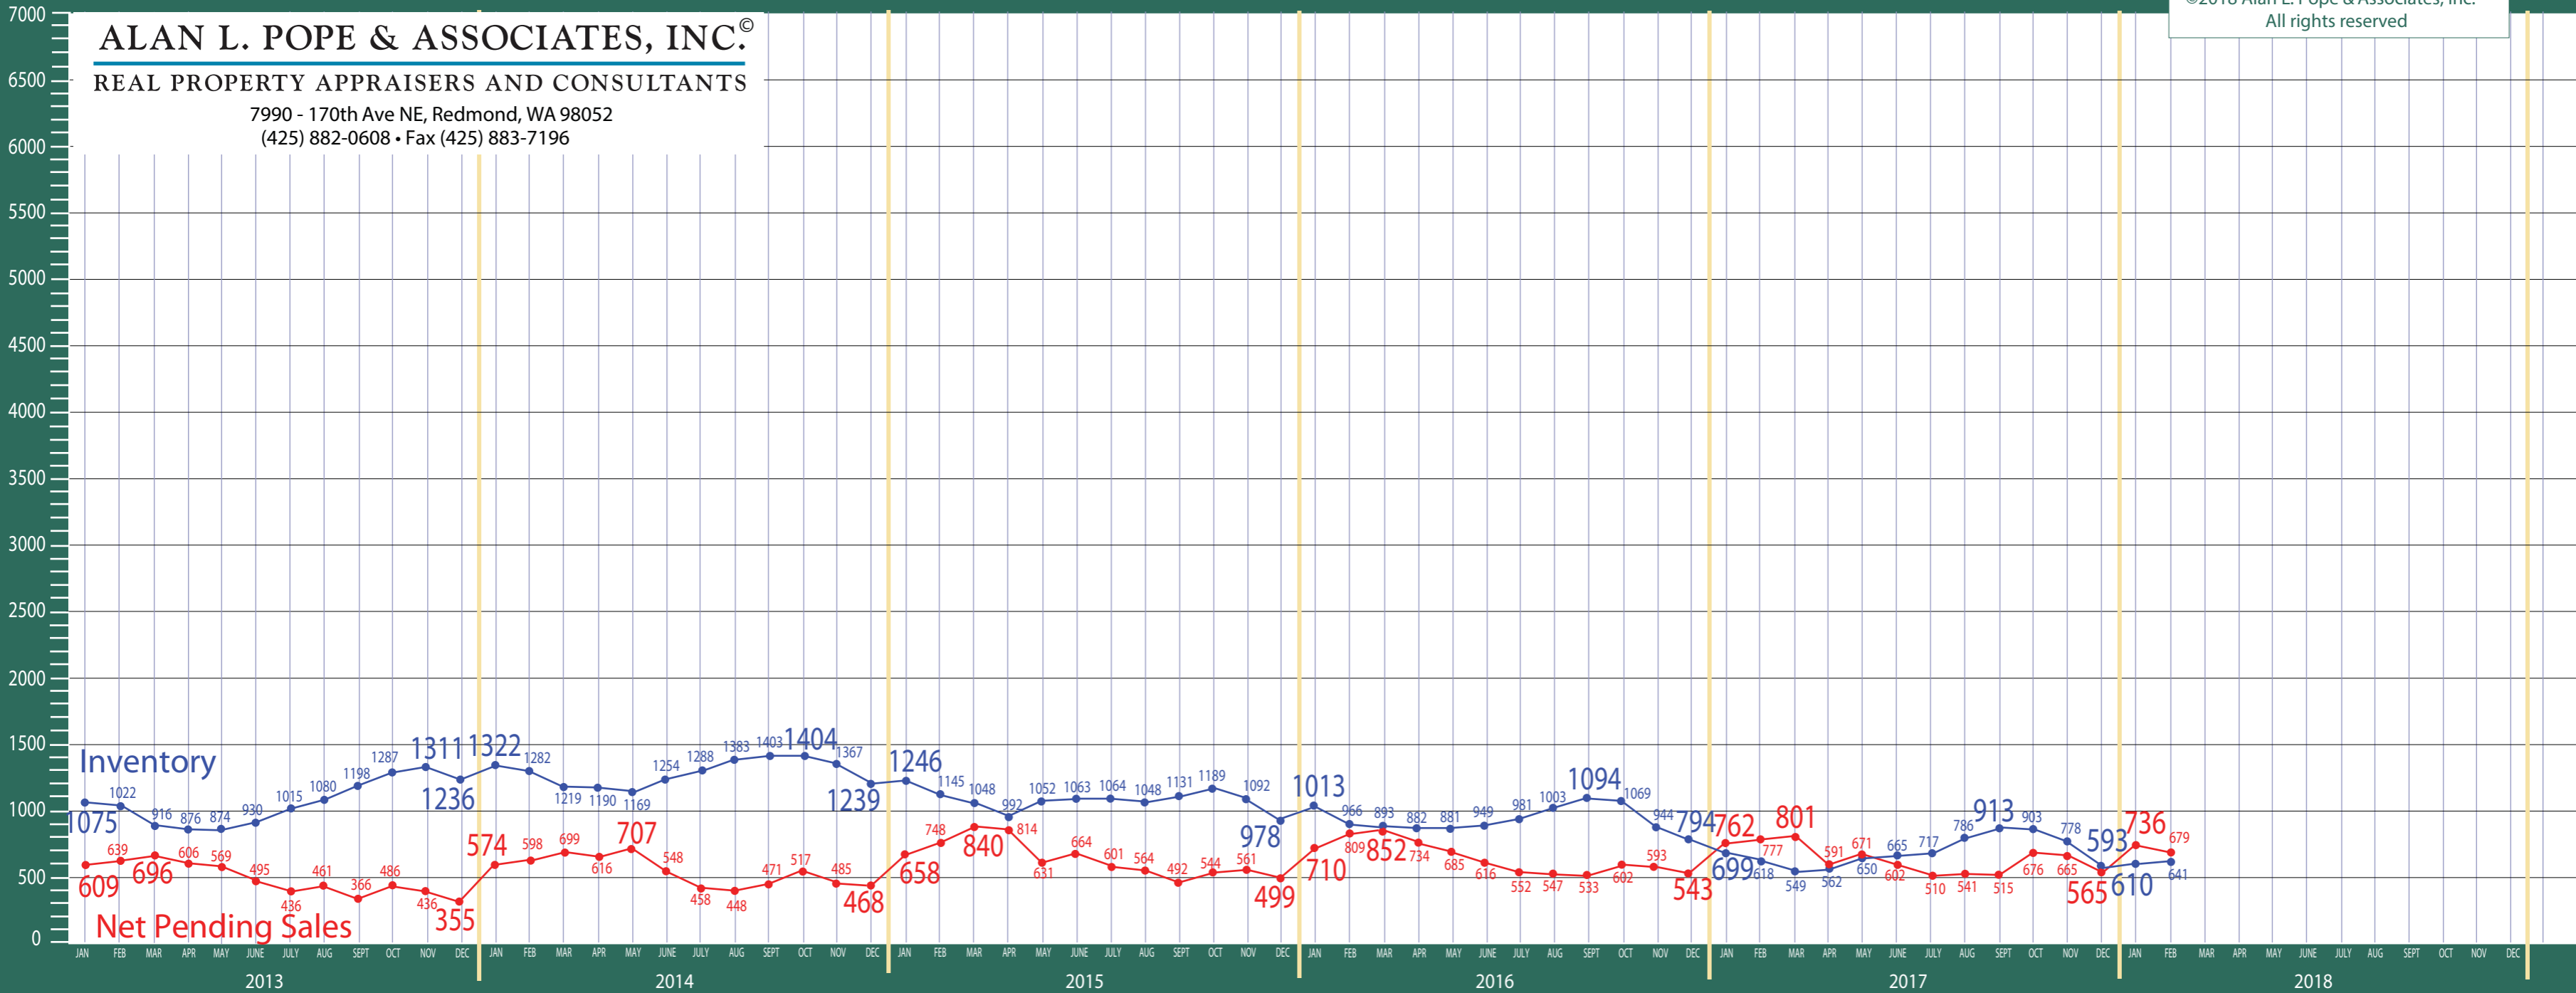

King & Snohomish County

New Construction - Residential & Condo Statistics

©2018 Alan L. Pope & Associates, Inc.
All rights reserved

ALAN L. POPE & ASSOCIATES, INC.®

REAL PROPERTY APPRAISERS AND CONSULTANTS

7990 - 170th Ave NE, Redmond, WA 98052
(425) 882-0608 • Fax (425) 883-7196

King & Snohomish County

New Construction - Residential & Condo Statistics

ALAN L. POPE & ASSOCIATES, INC.®

REAL PROPERTY APPRAISERS AND CONSULTANTS