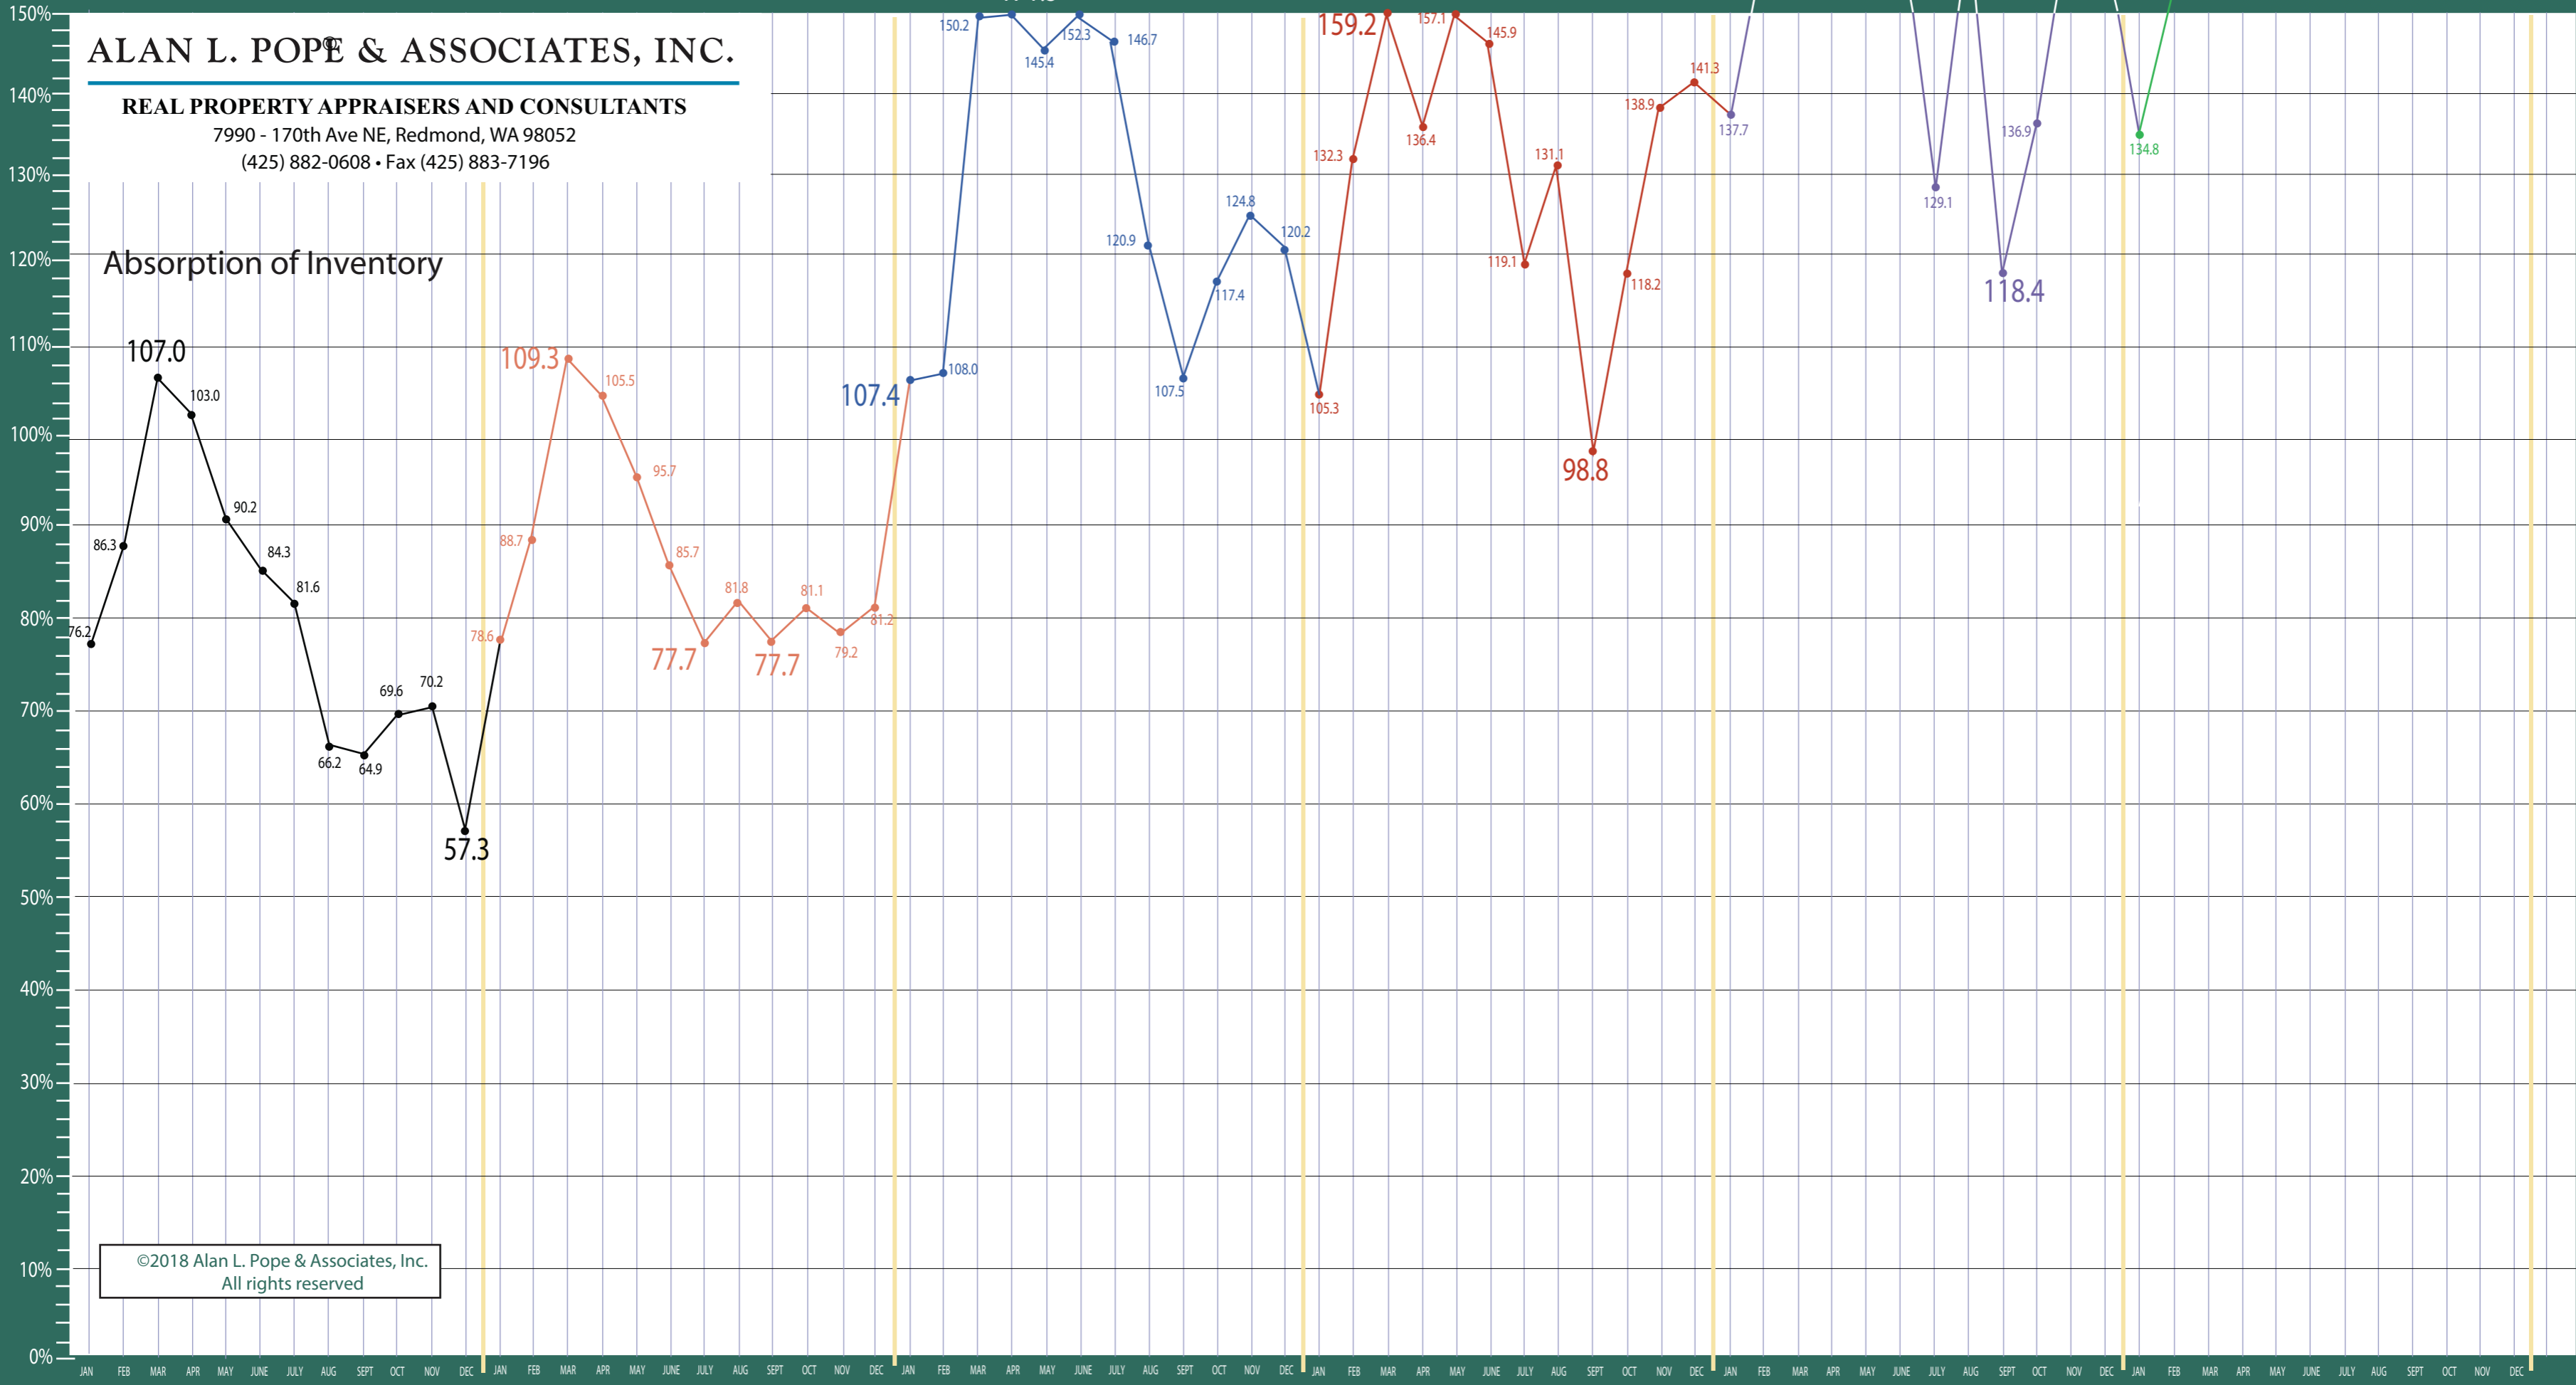

ALAN L. POPE & ASSOCIATES, INC.

REAL PROPERTY APPRAISERS AND CONSULTANTS

7990 - 170th Ave NE, Redmond, WA 98052

(425) 882-0608 • Fax (425) 883-7196

Absorption of Inventory

©2018 Alan L. Pope & Associates, Inc.
All rights reserved