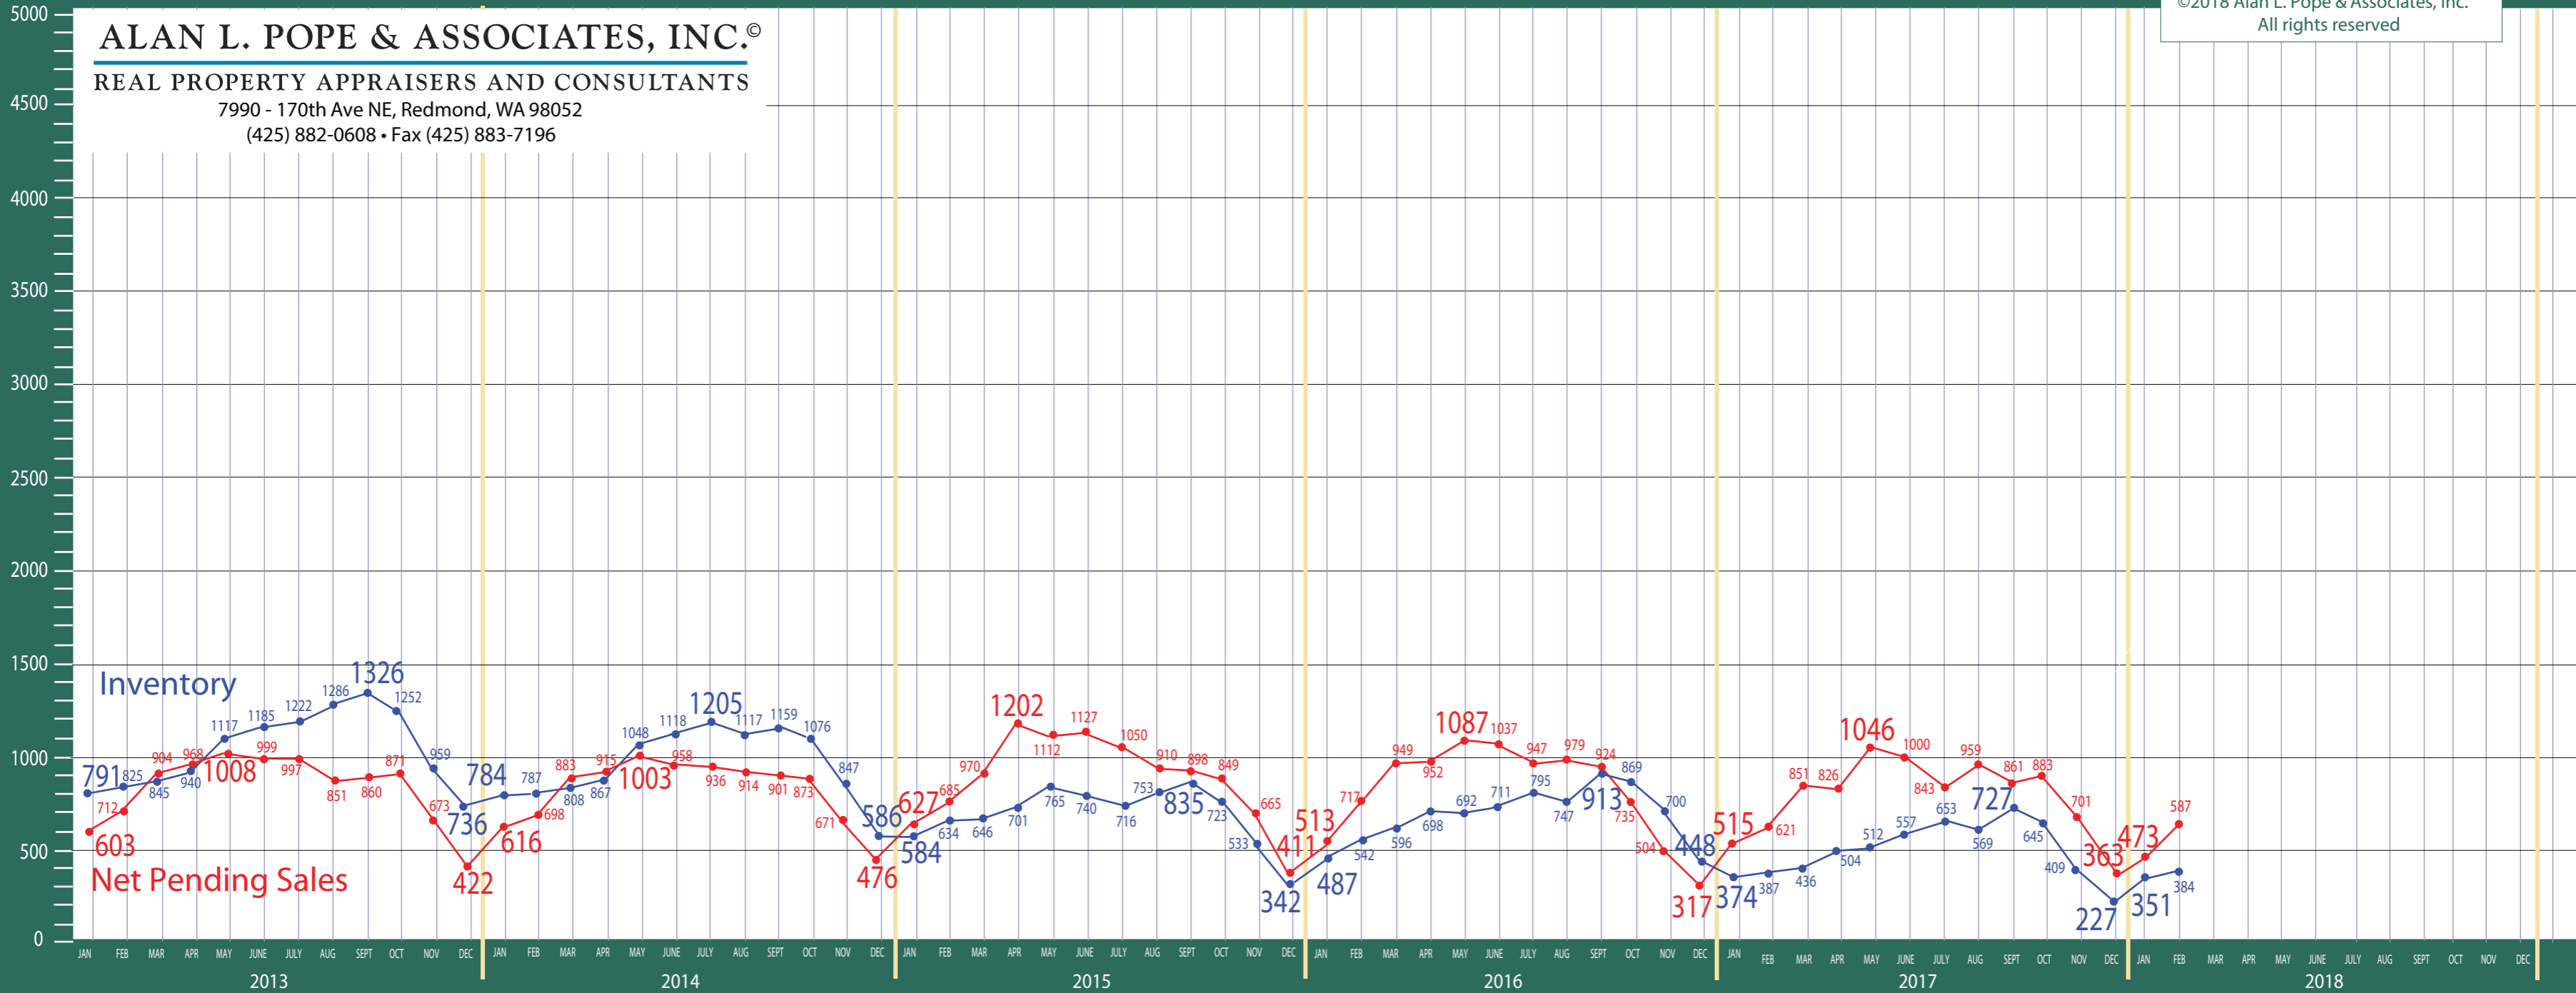

390/700-720 Central/North Seattle

Listing Residential & Condo Only

©2018 Alan L. Pope & Associates, Inc.
All rights reserved

ALAN L. POPE & ASSOCIATES, INC.®

REAL PROPERTY APPRAISERS AND CONSULTANTS

7990 - 170th Ave NE, Redmond, WA 98052
(425) 882-0608 • Fax (425) 883-7196

Information Provided by The Northwest Multiple Listing Service

ALAN L. POPE & ASSOCIATES, INC.

REAL PROPERTY APPRAISERS AND CONSULTANTS

7990 - 170th Ave NE, Redmond, WA 98052

(425) 882-0608 • Fax (425) 883-7196