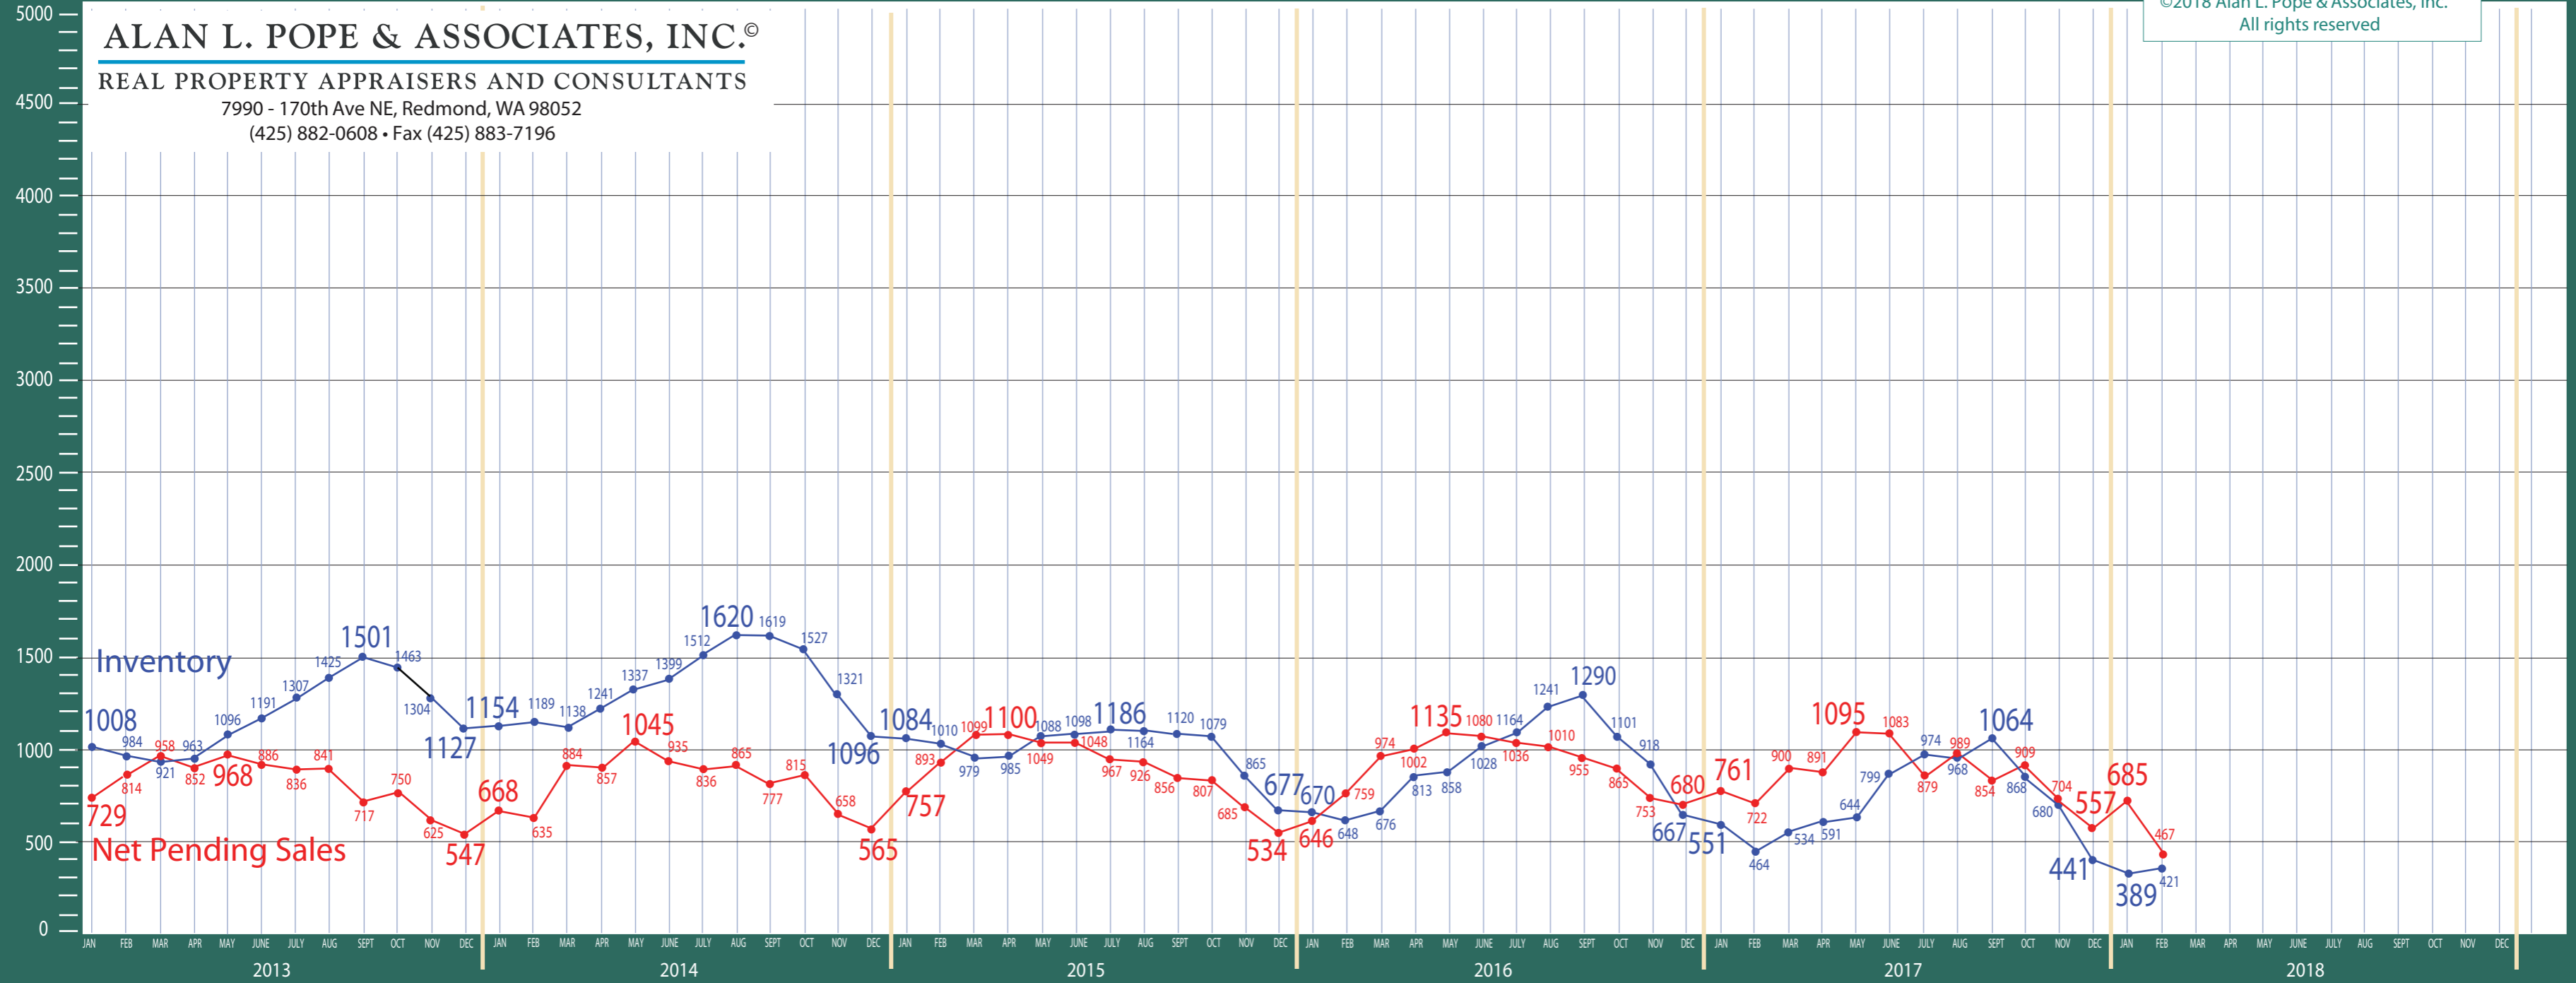

300-380 Auburn, Kent, Renton, South Seattle

Listing Residential & Condo Only

ALAN L. POPE & ASSOCIATES, INC.®

REAL PROPERTY APPRAISERS AND CONSULTANTS

7990 - 170th Ave NE, Redmond, WA 98052

(425) 882-0608 • Fax (425) 883-7196

©2018 Alan L. Pope & Associates, Inc.
All rights reserved