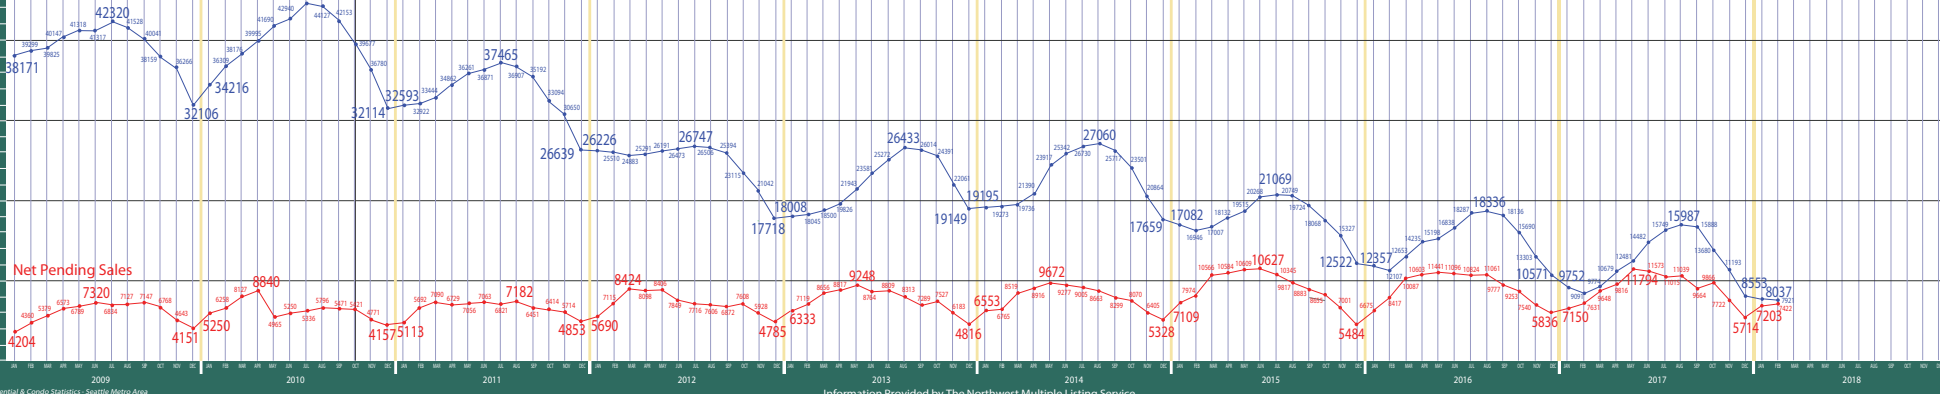

**ALAN L. POPE & ASSOCIATES, INC.**  
REAL PROPERTY APPRAISERS AND CONSULTANTS  
7990 - 170th Ave NE, Redmond, WA 98052  
(425) 882-0608 • Fax (425) 883-7196

**Inventory**

**ALAN L. POPE & ASSOCIATES, INC.**  
REAL PROPERTY APPRAISERS AND CONSULTANTS  
7990 - 170th Ave NE, Redmond, WA 98052  
(425) 882-0608 • Fax (425) 883-7196

**Absorption of Inventory**