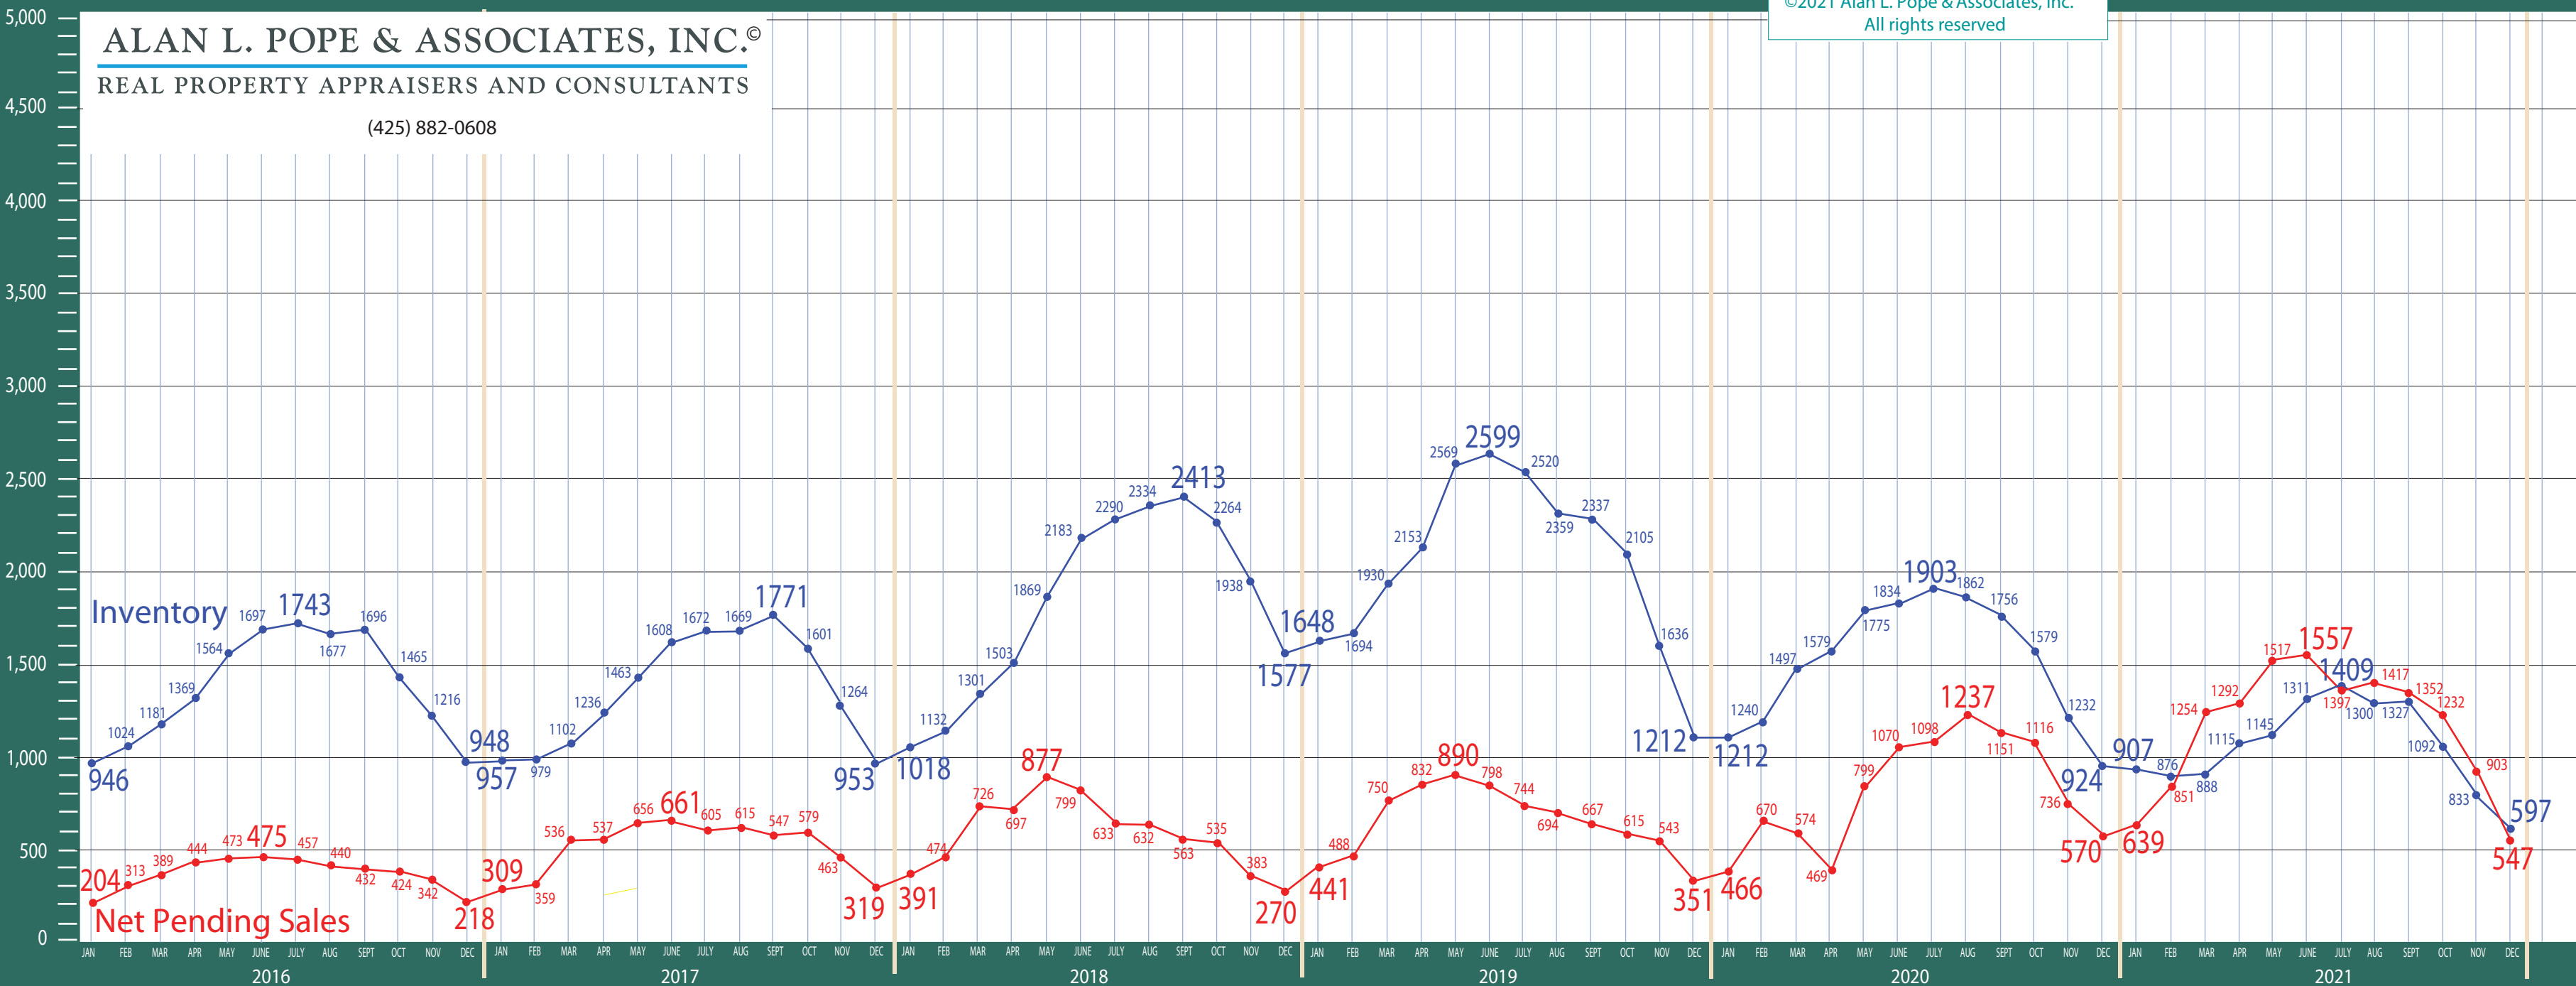

All NWMLS Areas Combined

\$1,000,000 + Residential & Condo Statistics

©2021 Alan L. Pope & Associates, Inc.
All rights reserved

ALAN L. POPE & ASSOCIATES, INC.®

REAL PROPERTY APPRAISERS AND CONSULTANTS

(425) 882-0608

All NWMLS Areas Combined

\$1,000,000 + Absorption of Inventory Residential & Condo Only

ALAN L. POPE & ASSOCIATES, INC.®

REAL PROPERTY APPRAISERS AND CONSULTANTS

(425) 882-0608

©2021 Alan L. Pope & Associates, Inc.
All rights reserved