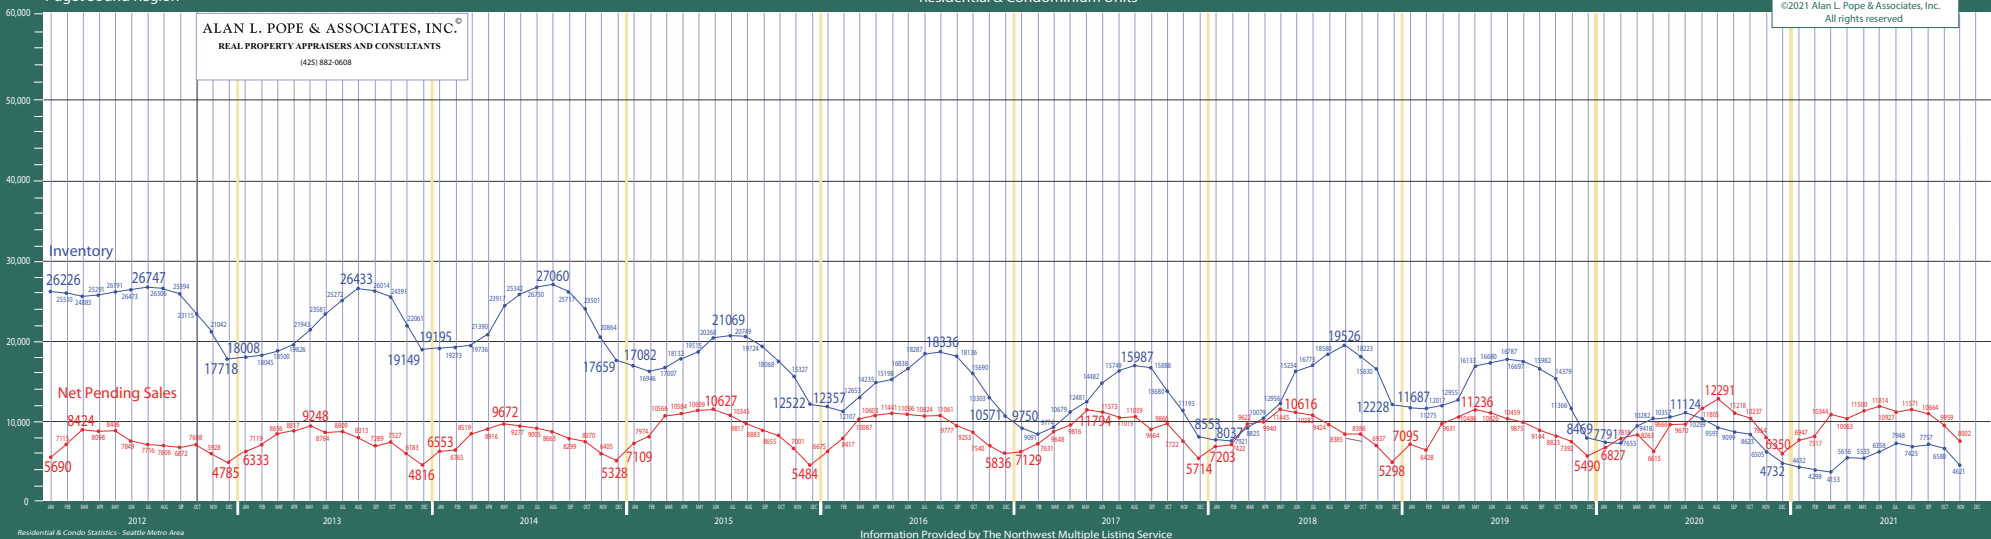

Puget Sound Region

Residential & Condominium Units

ALAN L. POPE & ASSOCIATES, INC.
REAL PROPERTY APPRAISERS AND CONSULTANTS
(425) 882-0608