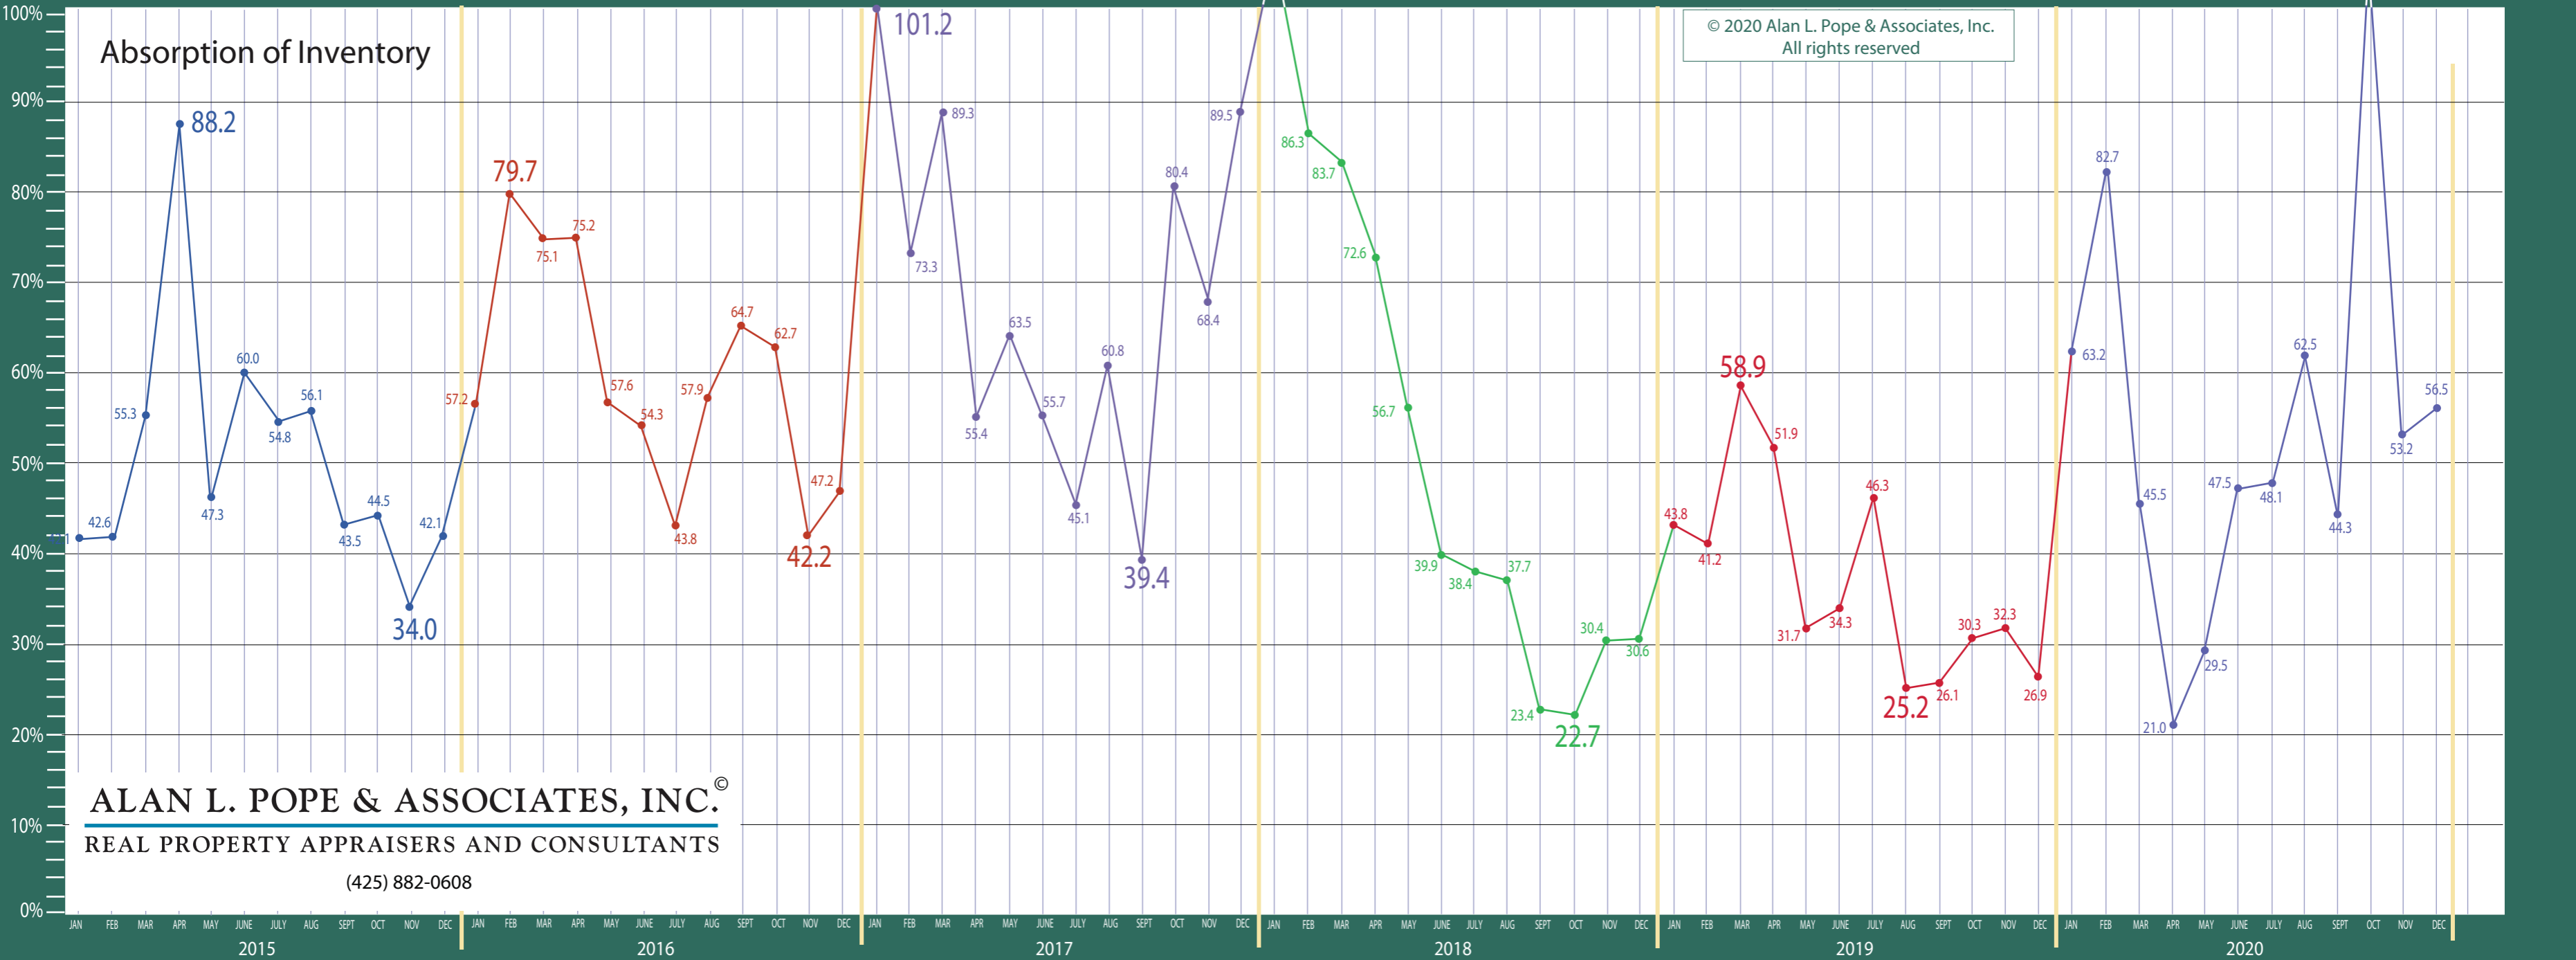

Puget Sound Region

New Construction - Condo Statistics

ALAN L. POPE & ASSOCIATES, INC.®

REAL PROPERTY APPRAISERS AND CONSULTANTS

(425) 882-0608

©2020 Alan L. Pope & Associates, Inc.
All rights reserved

Inventory

Net Pending Sales

Information Provided by The Northwest Multiple Listing Service

Puget Sound Region

New Construction - Condo Statistics

© 2020 Alan L. Pope & Associates, Inc.
All rights reserved

ALAN L. POPE & ASSOCIATES, INC.®
 REAL PROPERTY APPRAISERS AND CONSULTANTS
 (425) 882-0608