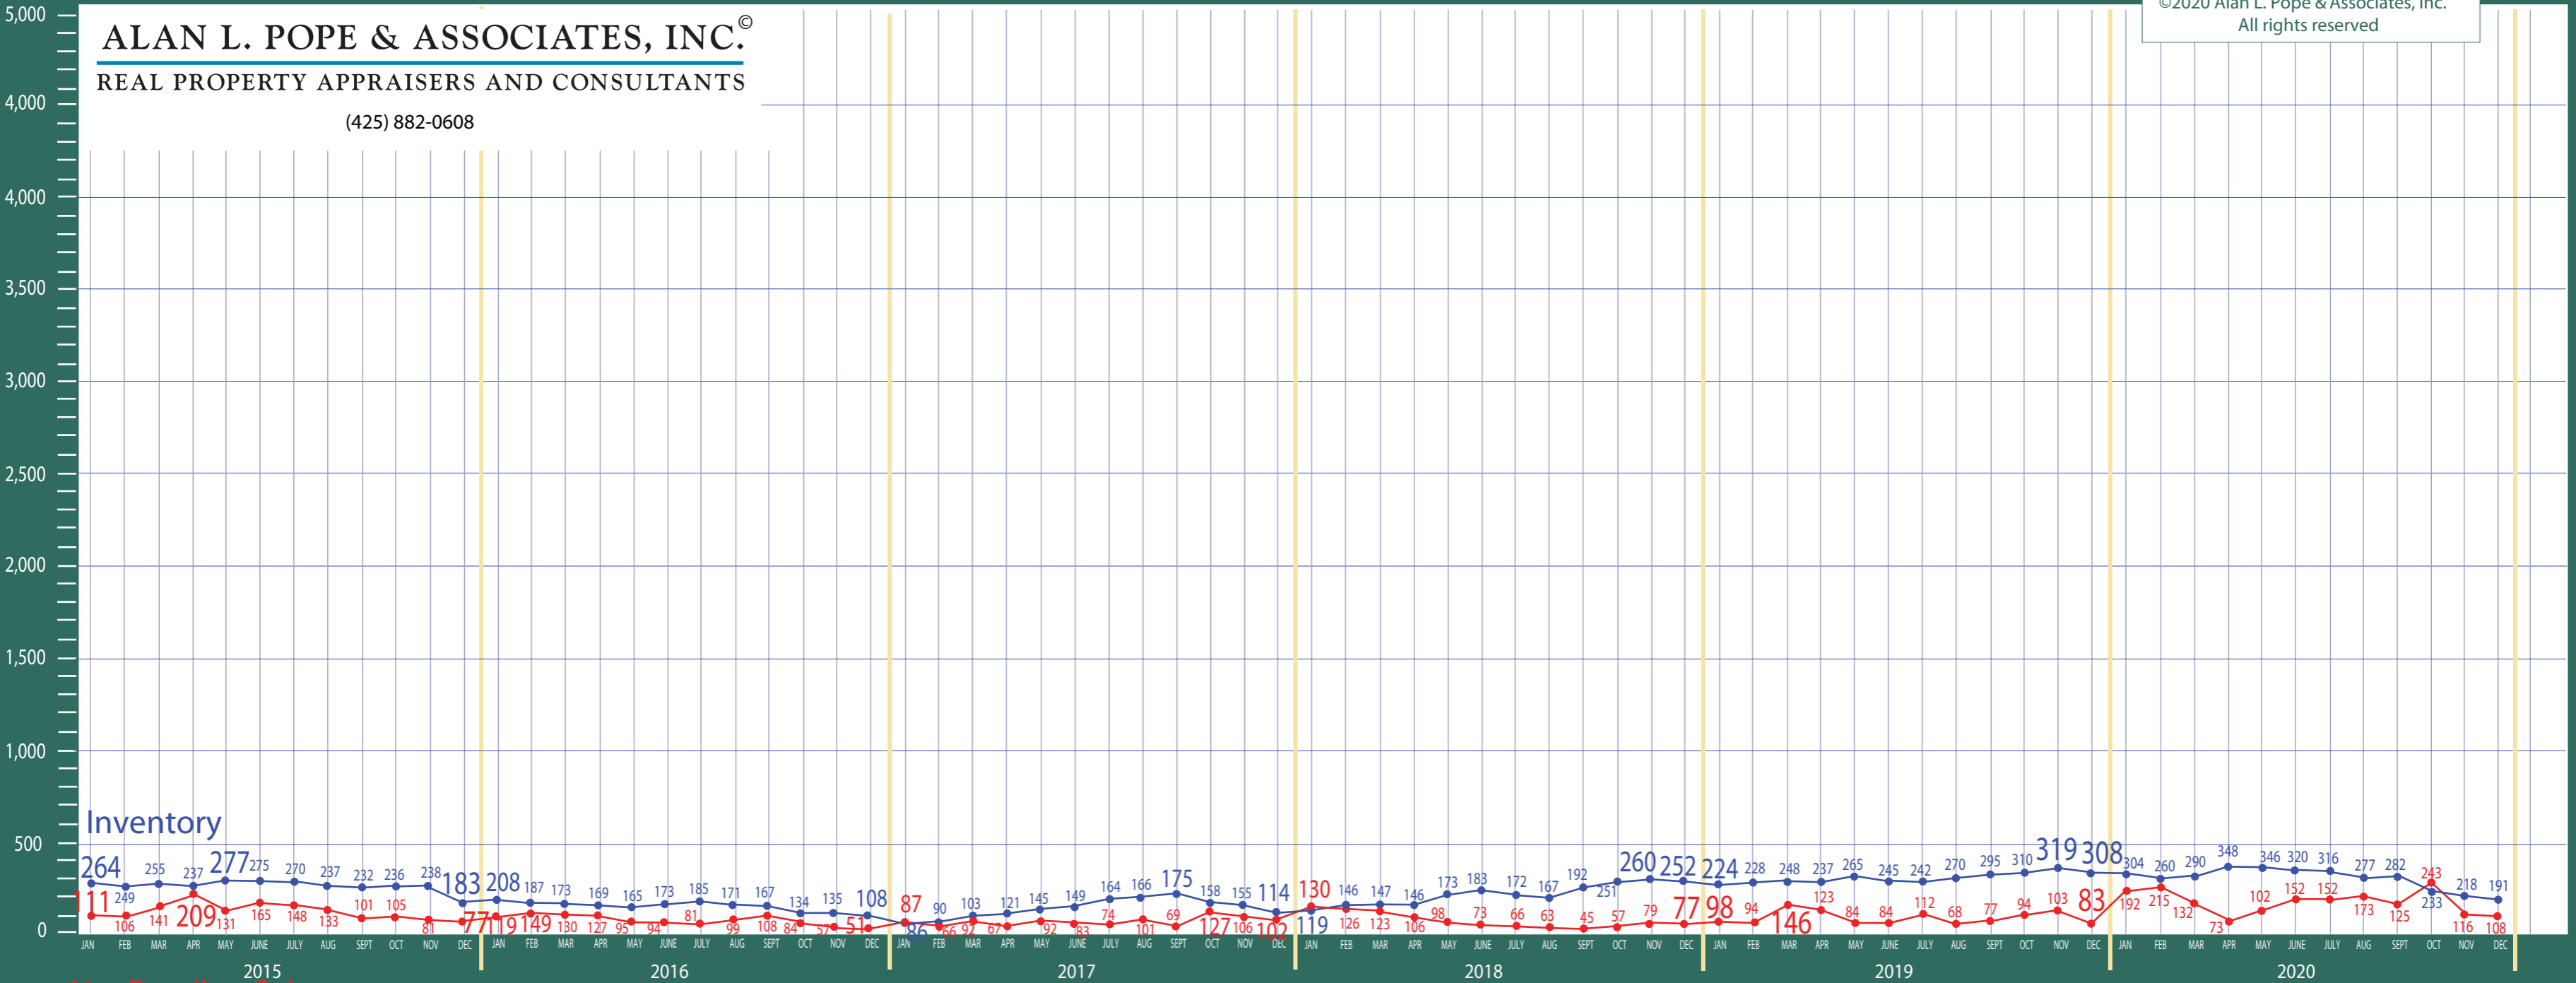

Puget Sound Region

New Construction - Condo Statistics

ALAN L. POPE & ASSOCIATES, INC.®

REAL PROPERTY APPRAISERS AND CONSULTANTS

(425) 882-0608

©2020 Alan L. Pope & Associates, Inc.
All rights reserved

Inventory

Net Pending Sales

Information Provided by The Northwest Multiple Listing Service

Puget Sound Region

New Construction - Condo Statistics

© 2020 Alan L. Pope & Associates, Inc.
All rights reserved

ALAN L. POPE & ASSOCIATES, INC.®
 REAL PROPERTY APPRAISERS AND CONSULTANTS
 (425) 882-0608