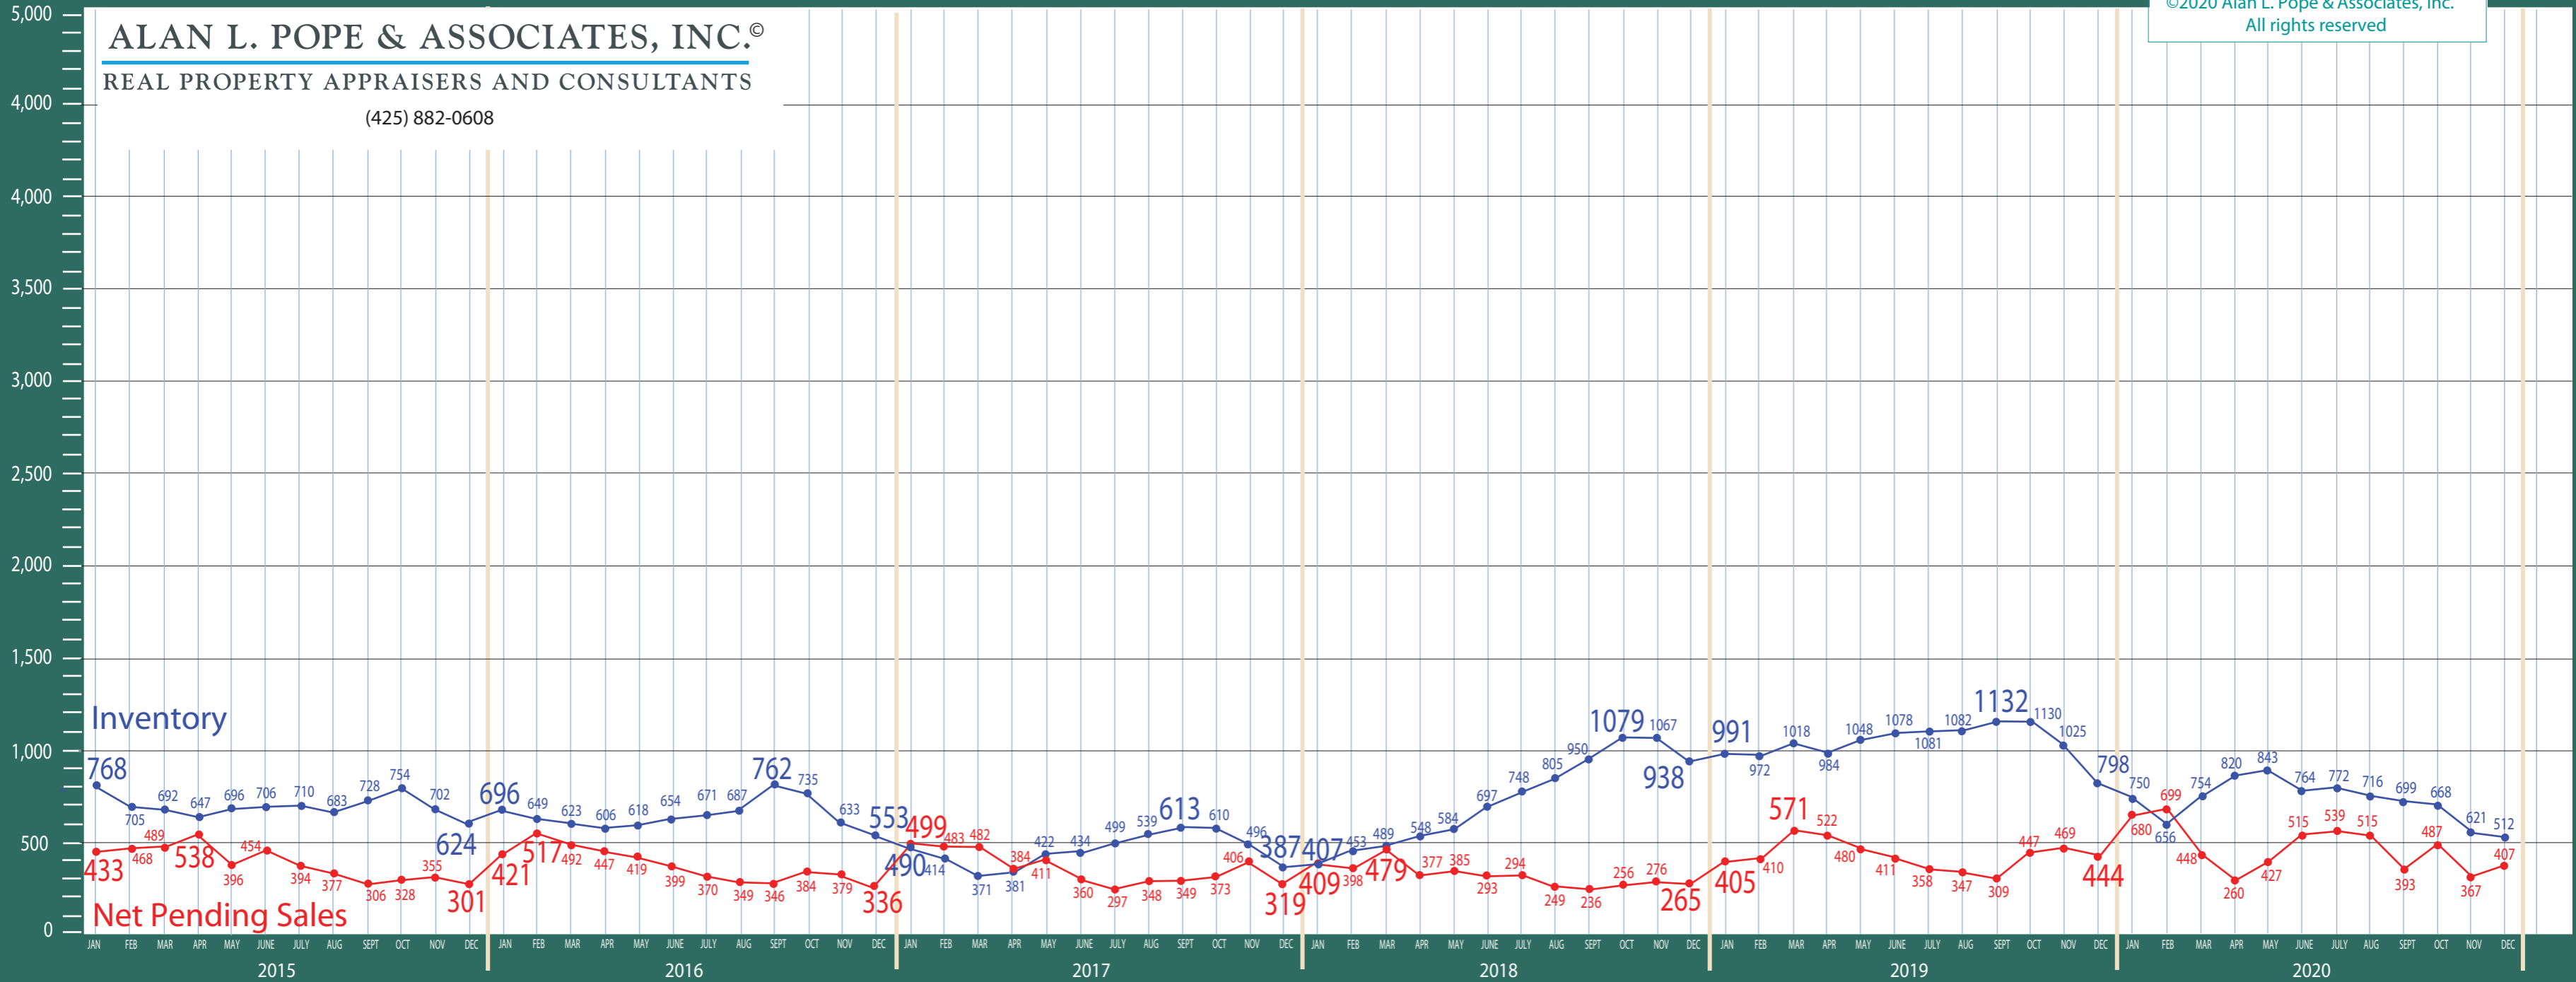

King County

New Construction - Residential & Condo Statistics

ALAN L. POPE & ASSOCIATES, INC.®

REAL PROPERTY APPRAISERS AND CONSULTANTS

(425) 882-0608

©2020 Alan L. Pope & Associates, Inc.
All rights reserved

Information Provided by The Northwest Multiple Listing Service

King County

New Construction - Residential & Condo Statistics

ALAN L. POPE & ASSOCIATES, INC.®
 REAL PROPERTY APPRAISERS AND CONSULTANTS

(425) 882-0608