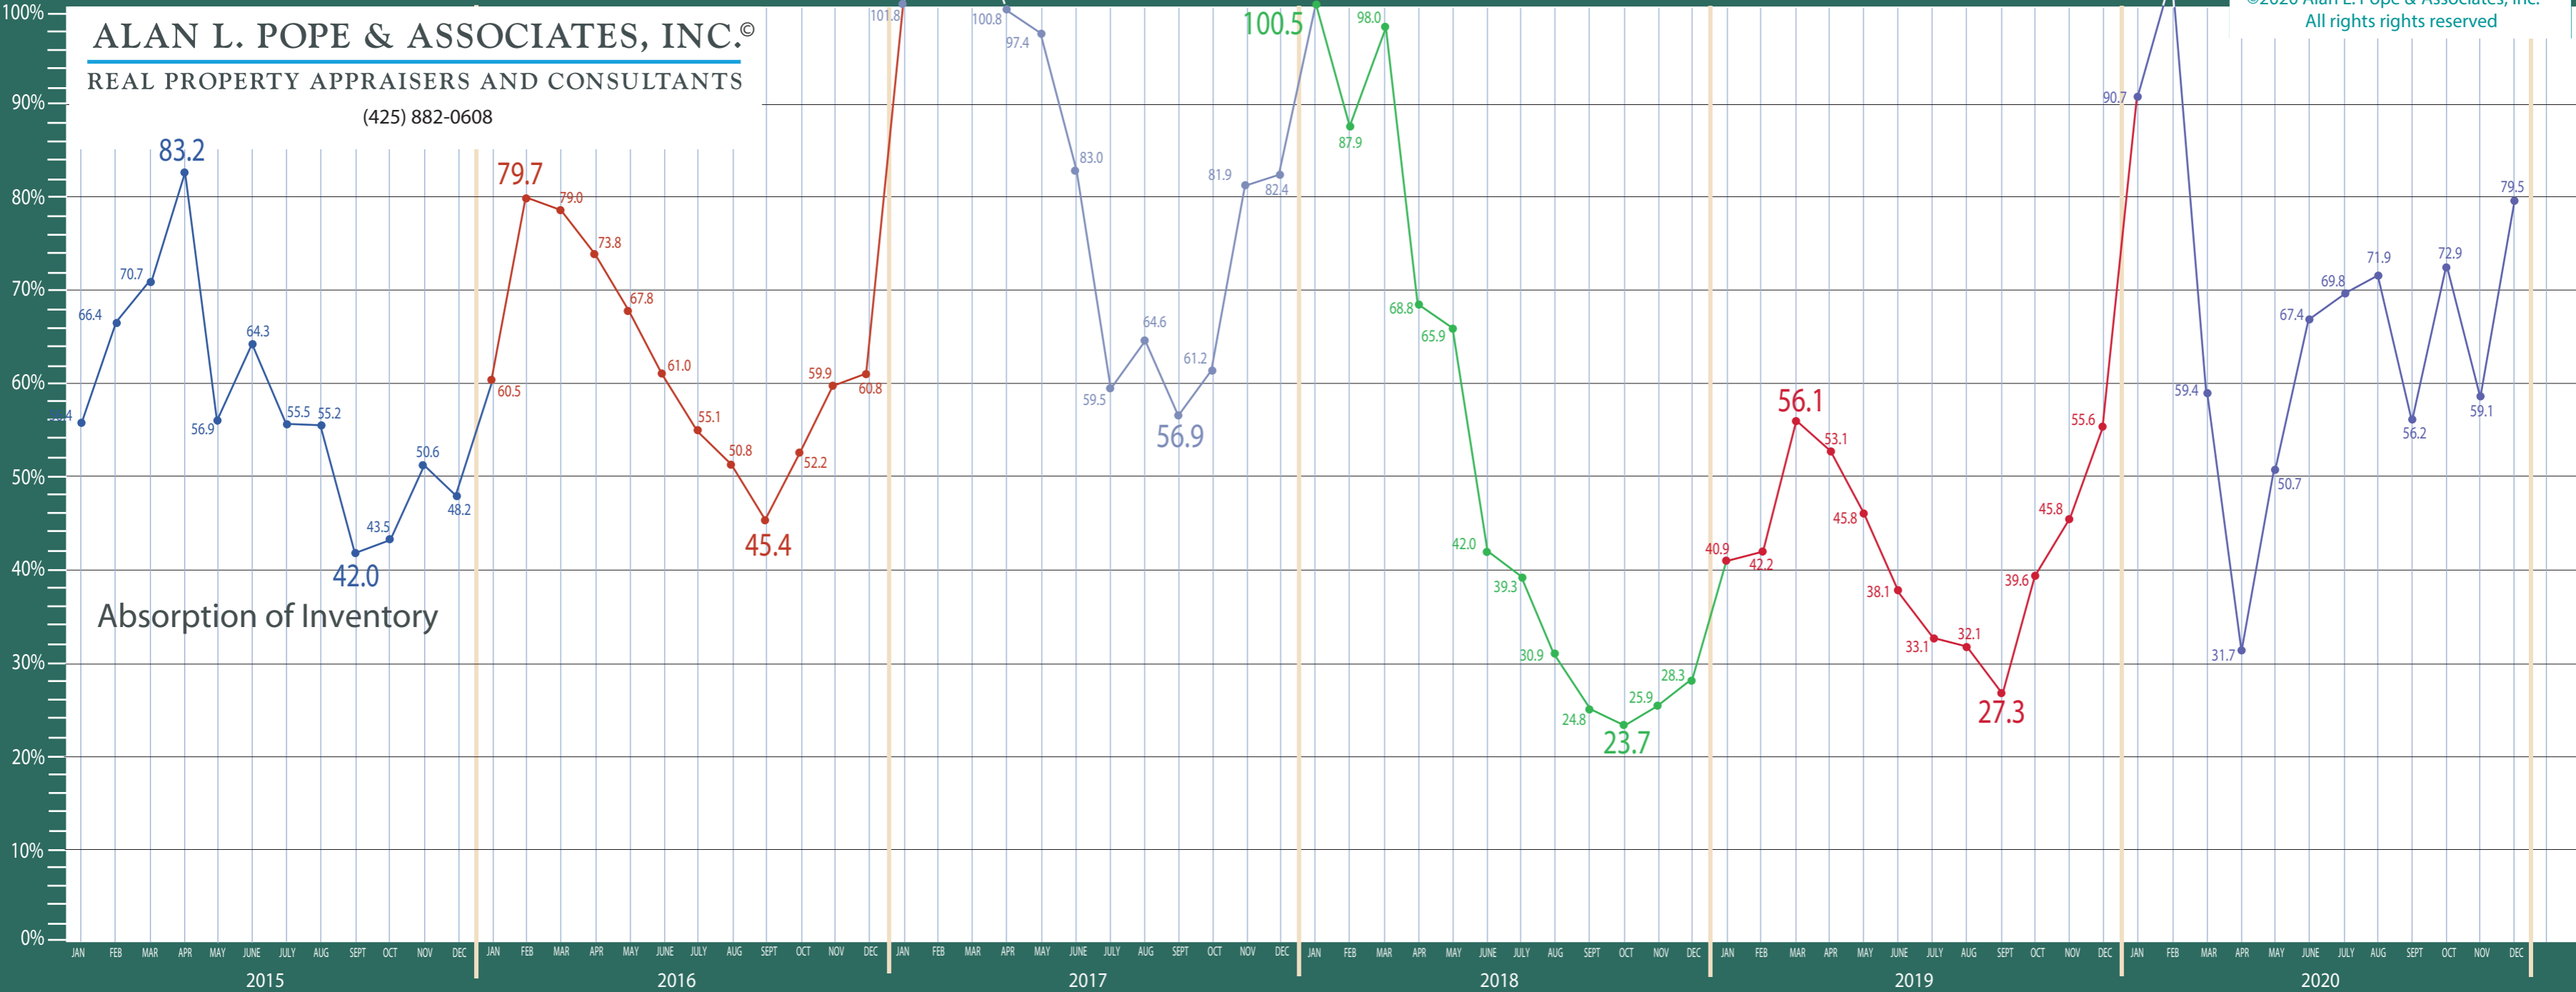

King County

New Construction - Residential & Condo Statistics

ALAN L. POPE & ASSOCIATES, INC.®
REAL PROPERTY APPRAISERS AND CONSULTANTS

(425) 882-0608

©2020 Alan L. Pope & Associates, Inc.
All rights reserved

Absorption of Inventory