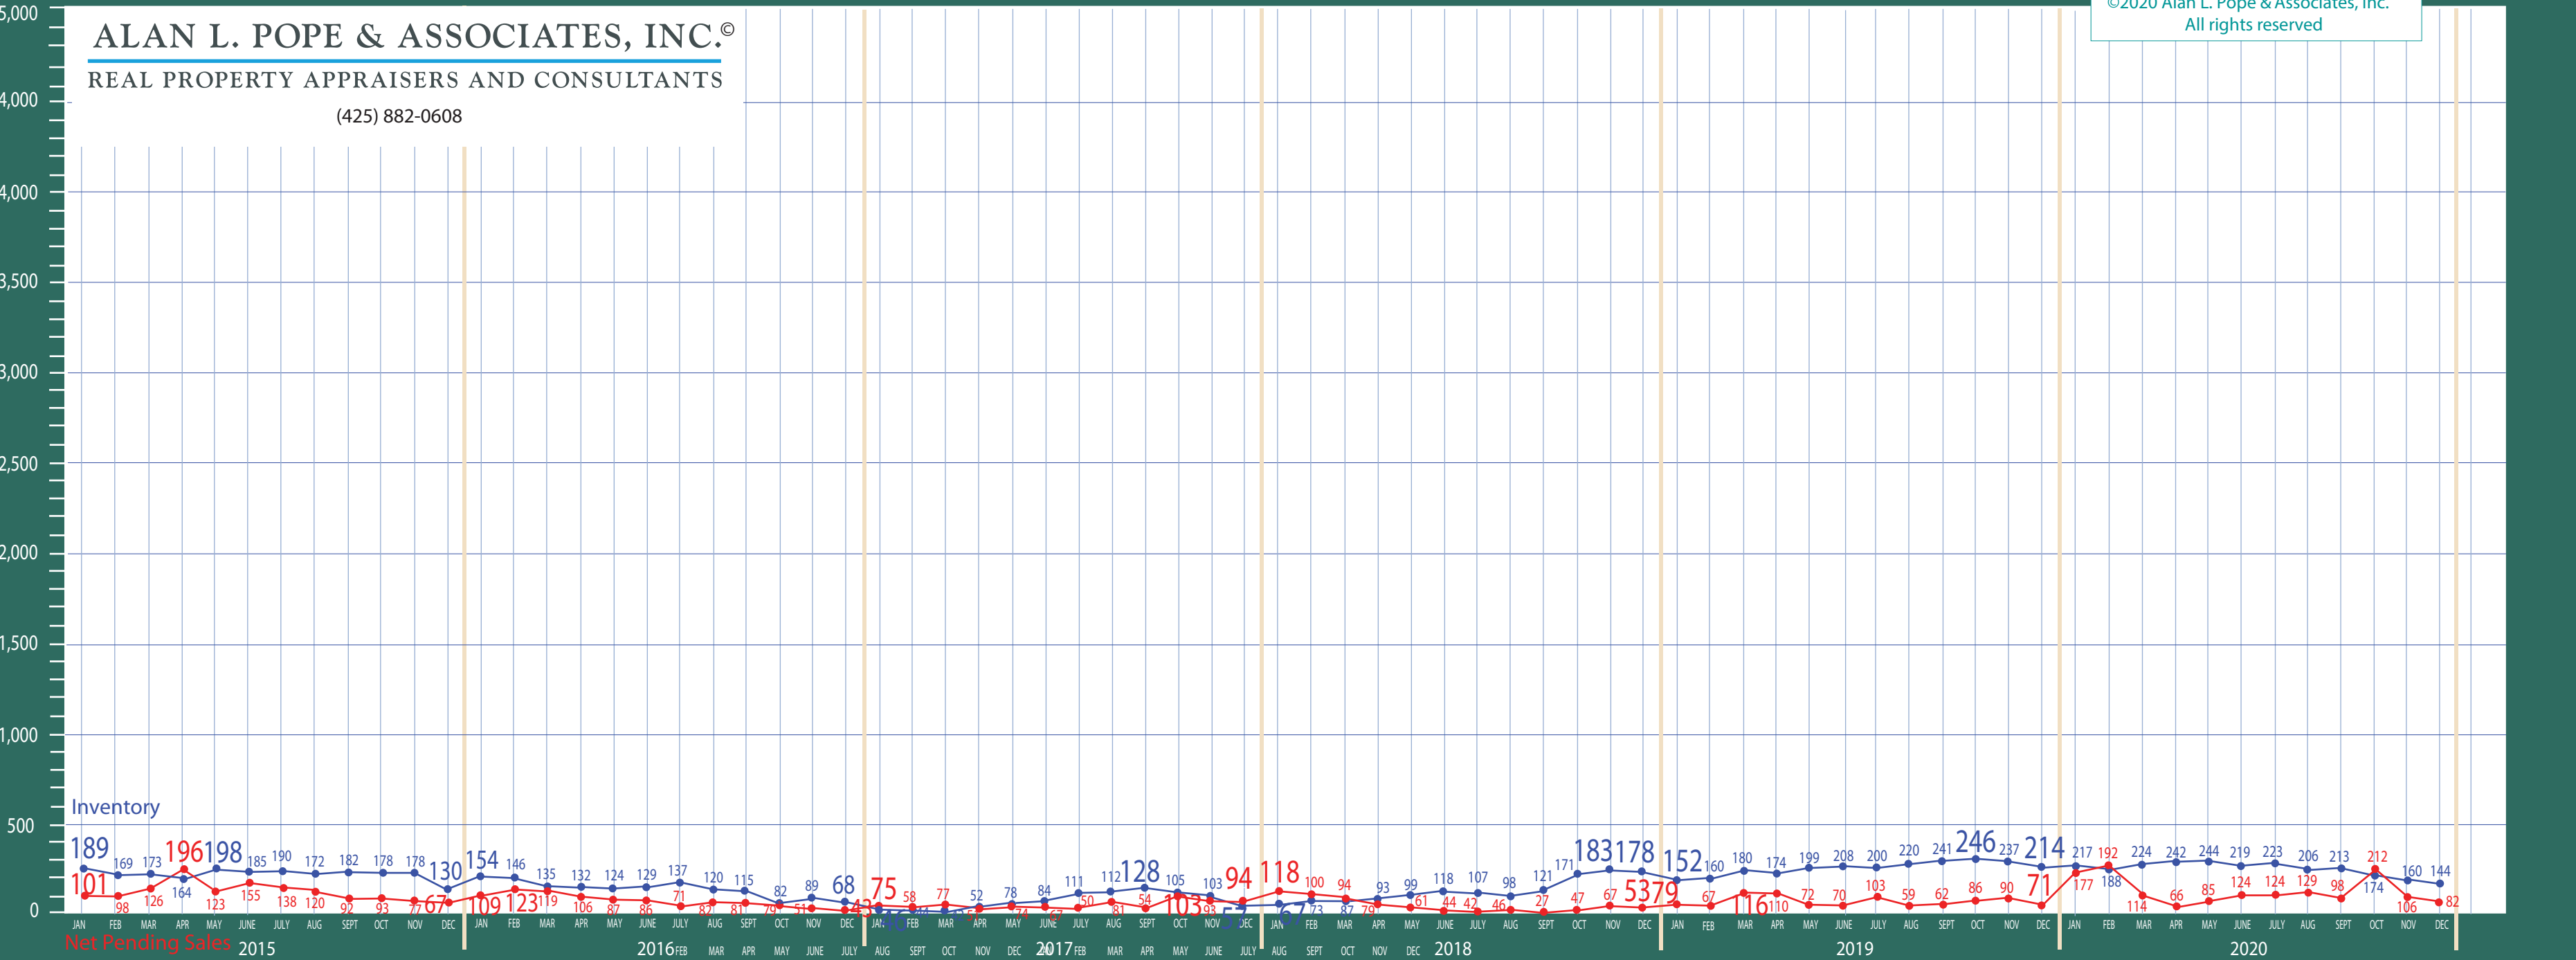

©2020 Alan L. Pope & Associates, Inc.
All rights reserved

ALAN L. POPE & ASSOCIATES, INC.®

REAL PROPERTY APPRAISERS AND CONSULTANTS

(425) 882-0608