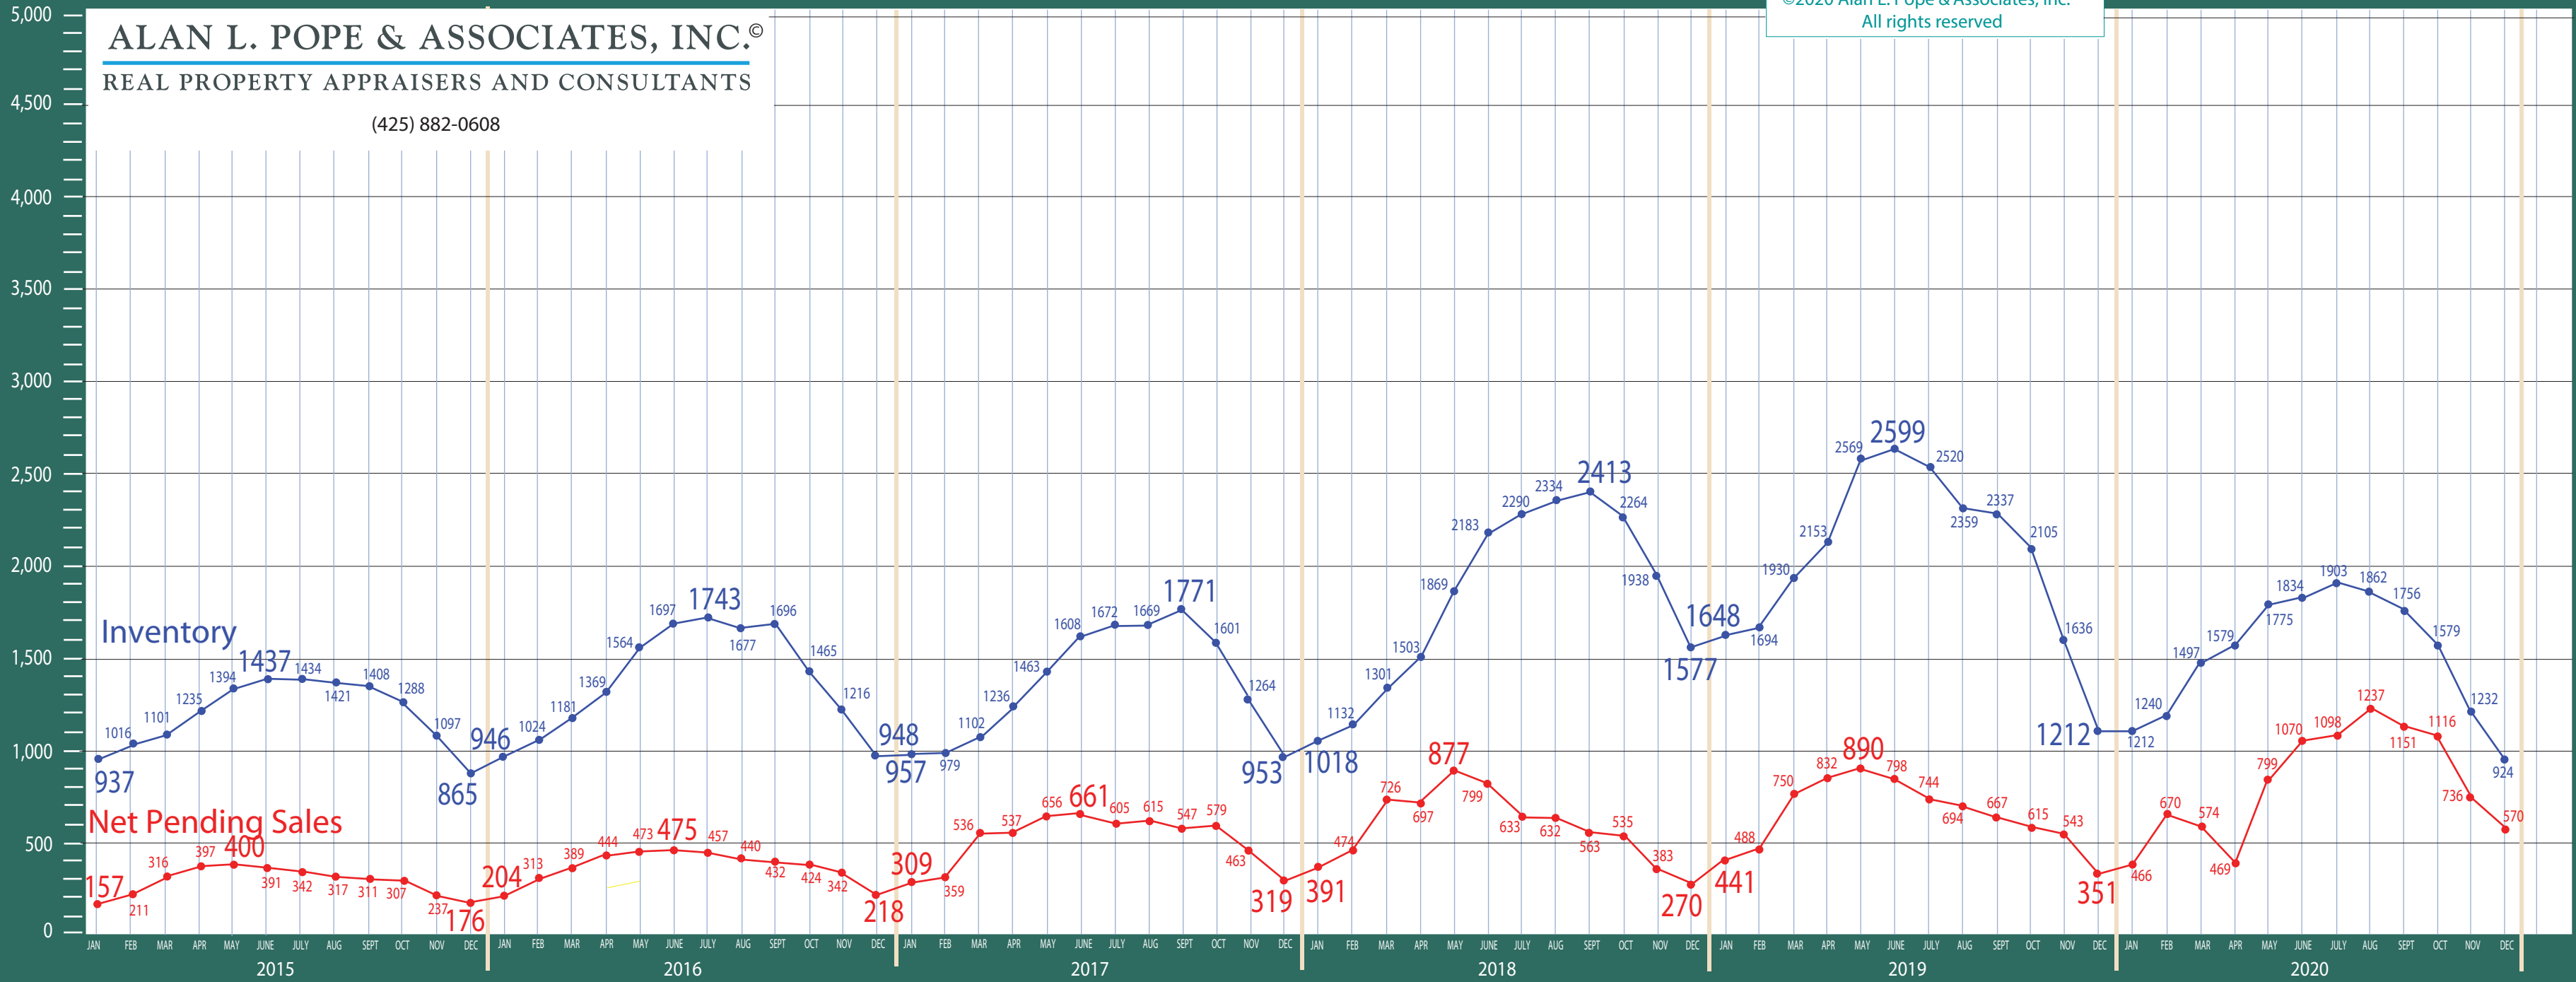

All NWMLS Areas Combined

\$1,000,000 + Residential & Condo Statistics

©2020 Alan L. Pope & Associates, Inc.
All rights reserved

ALAN L. POPE & ASSOCIATES, INC.®
REAL PROPERTY APPRAISERS AND CONSULTANTS

(425) 882-0608

All NWMLS Areas Combined

\$1,000,000 + Absorption of Inventory Residential & Condo Only

ALAN L. POPE & ASSOCIATES, INC.®
 REAL PROPERTY APPRAISERS AND CONSULTANTS

(425) 882-0608

©2020 Alan L. Pope & Associates, Inc.
 All rights reserved