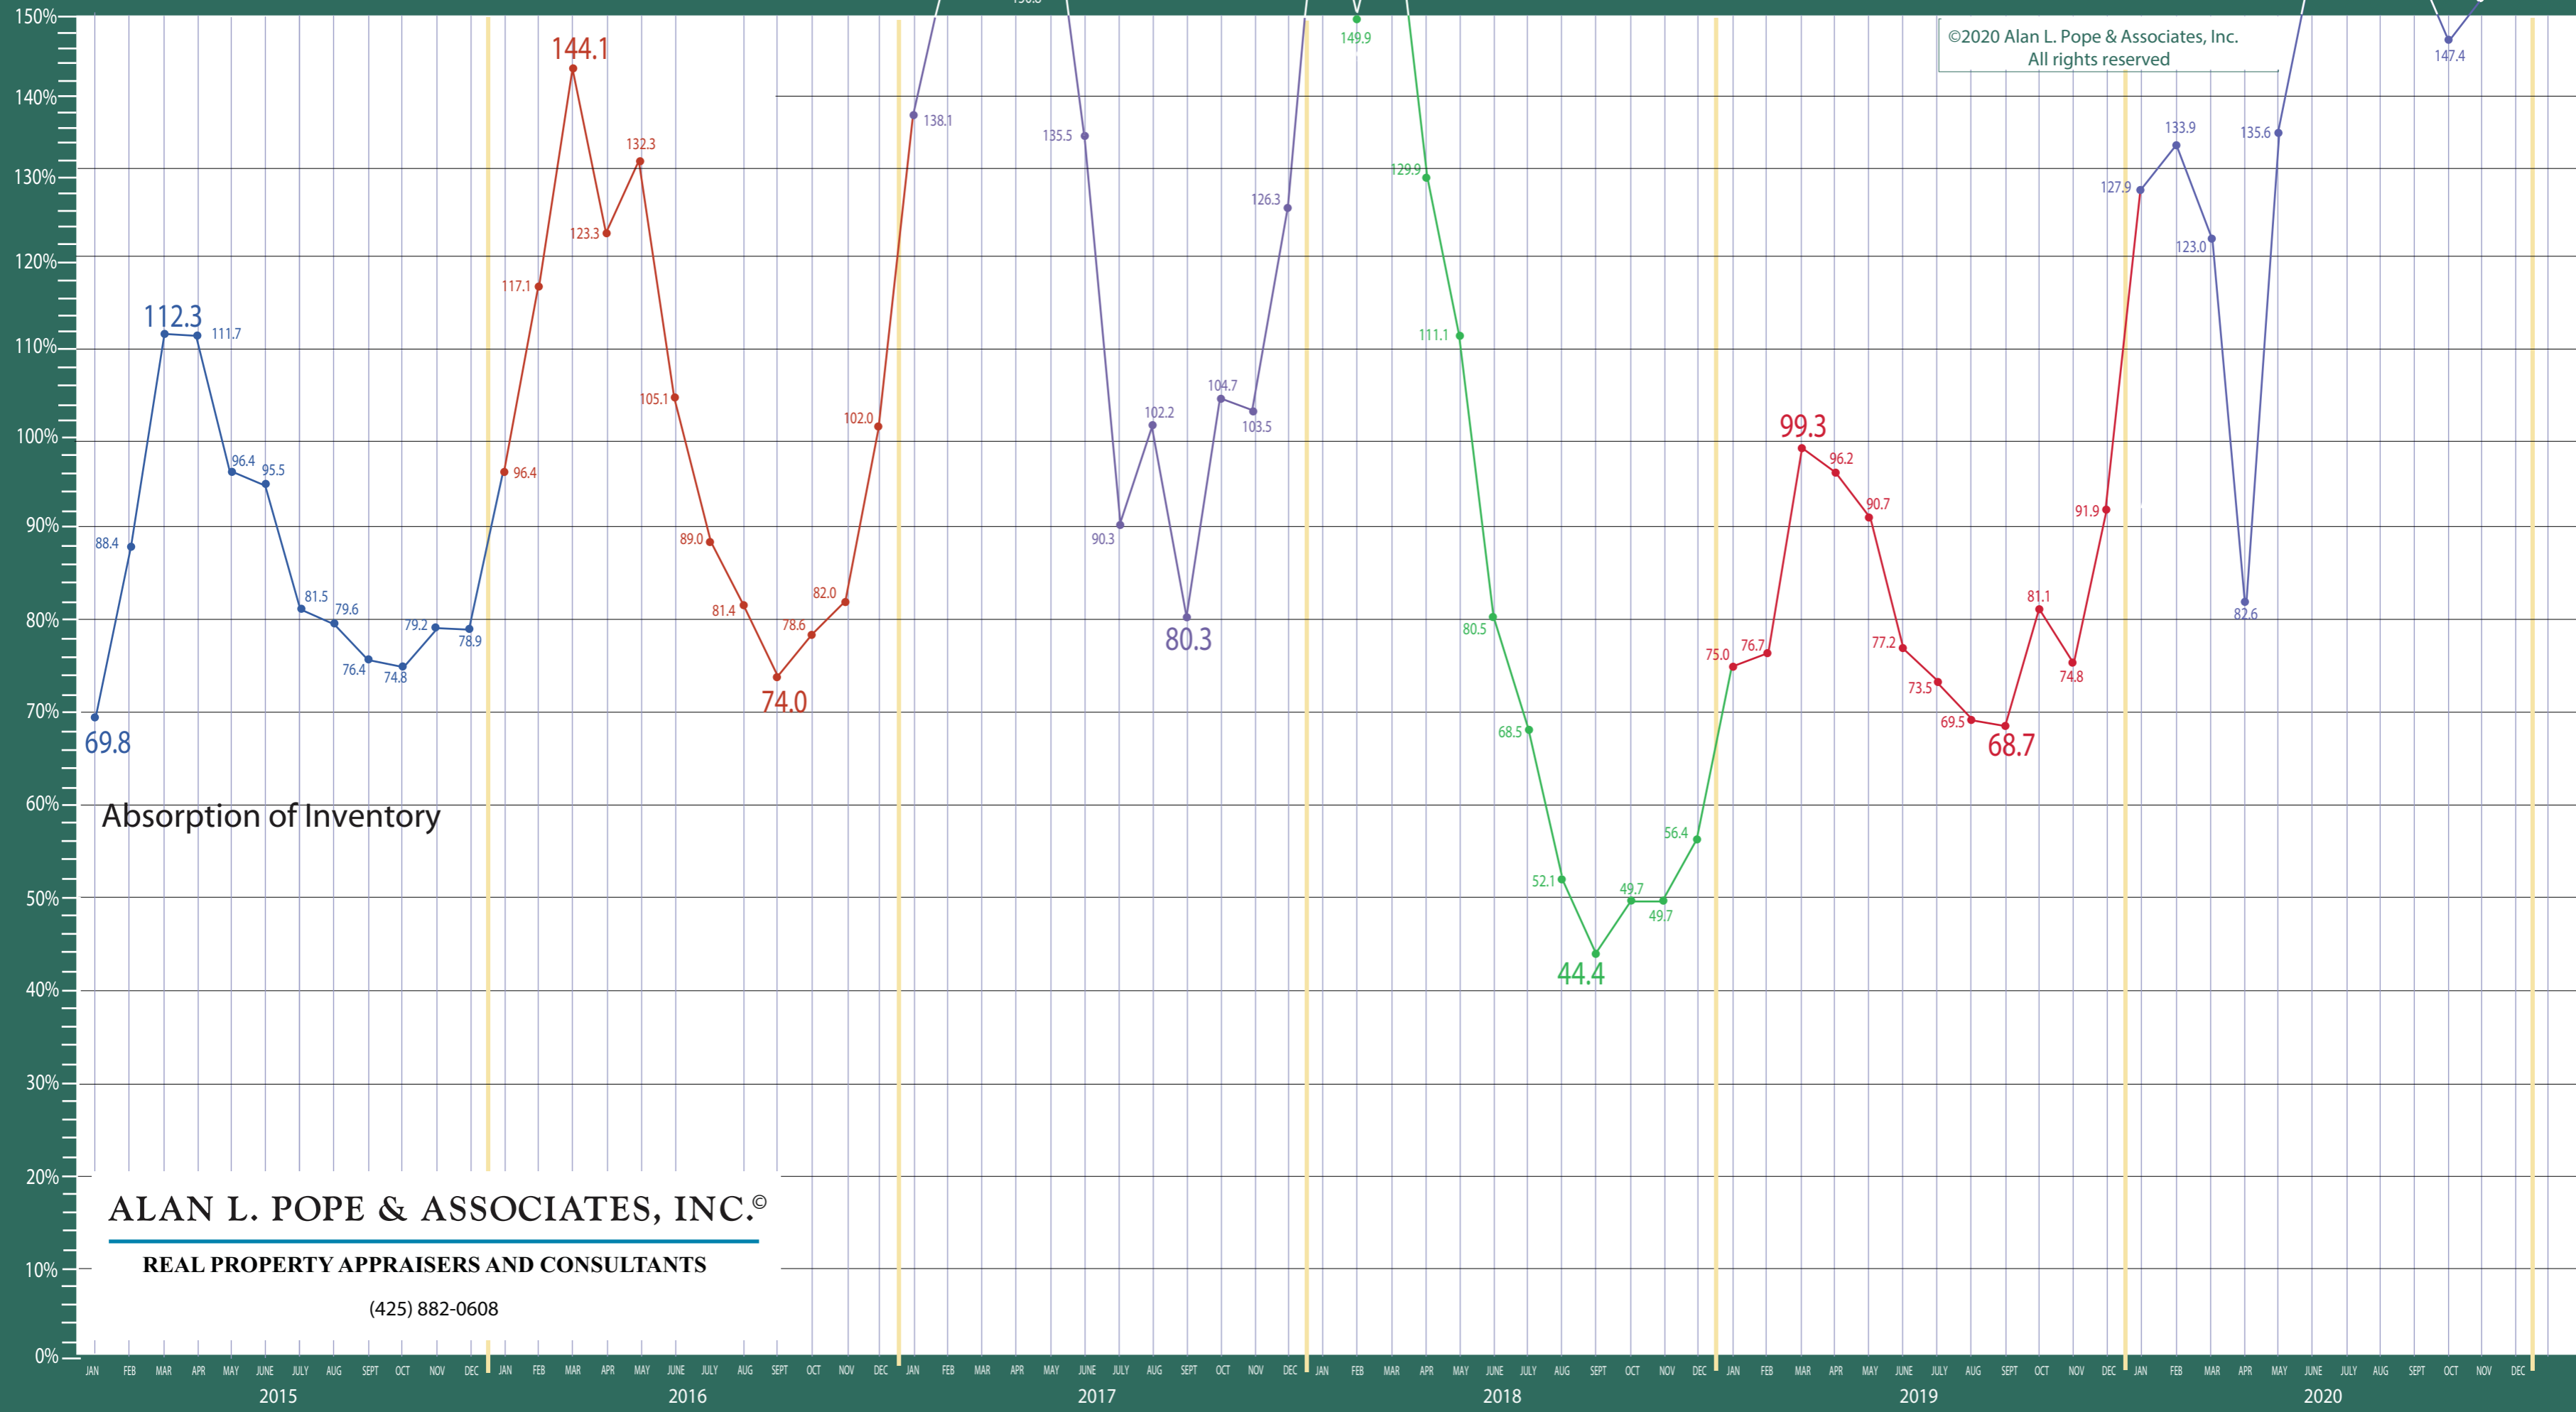

300-380 Auburn, Kent, Renton, South Seattle

Listing Residential & Condo Only

©2020 Alan L. Pope & Associates, Inc.
All rights reserved

ALAN L. POPE & ASSOCIATES, INC.®
REAL PROPERTY APPRAISERS AND CONSULTANTS

(425) 882-0608

300-380 Auburn, Kent, Renton, South Seattle

Absorption of Inventory Residential & Condo Only

©2020 Alan L. Pope & Associates, Inc.
All rights reserved

Absorption of Inventory

ALAN L. POPE & ASSOCIATES, INC.®
REAL PROPERTY APPRAISERS AND CONSULTANTS
 (425) 882-0608