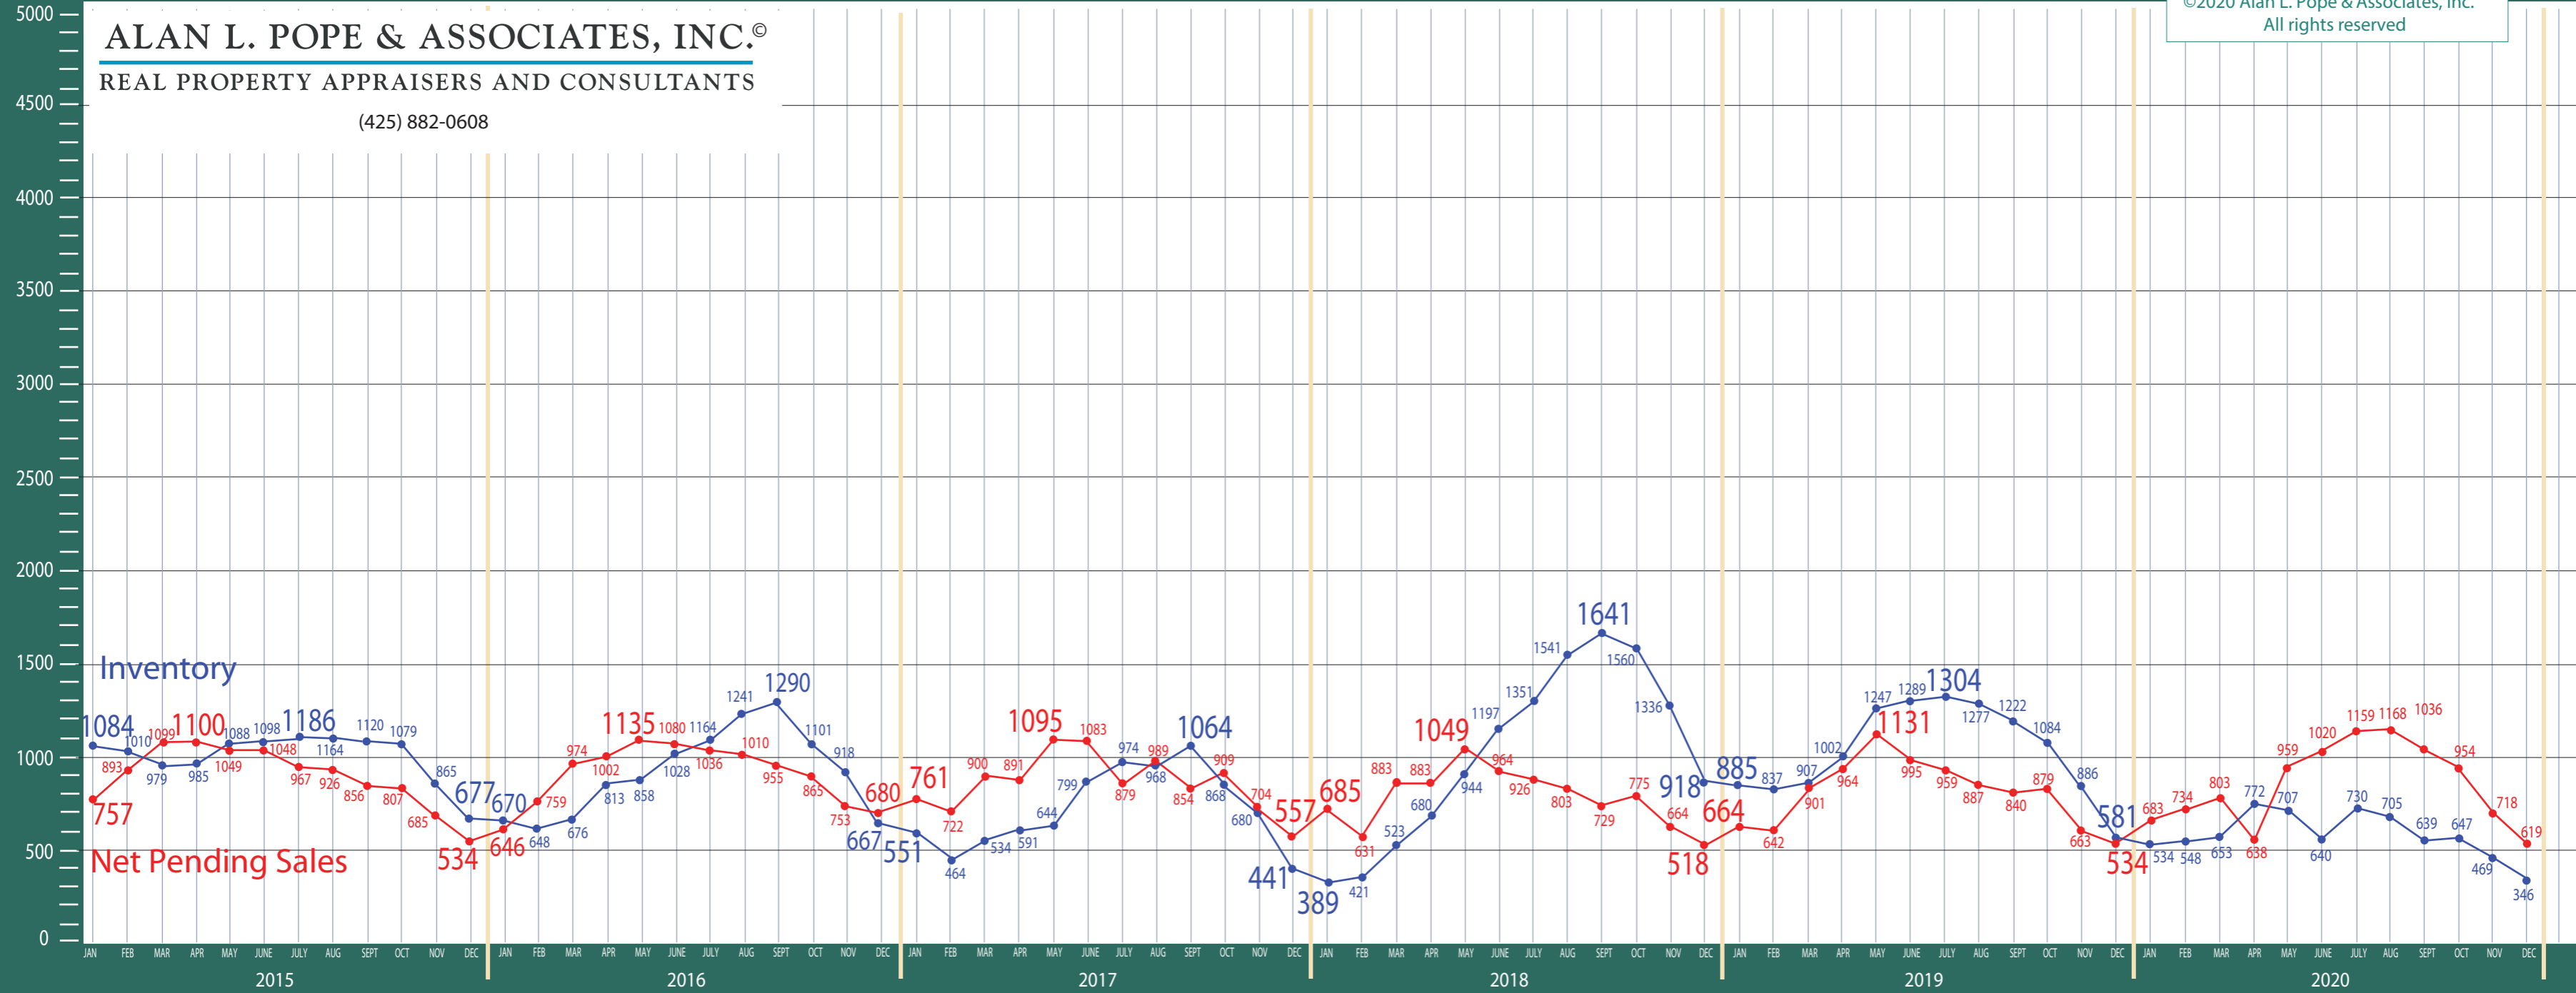

300-380 Auburn, Kent, Renton, South Seattle

Listing Residential & Condo Only

©2020 Alan L. Pope & Associates, Inc.
All rights reserved

ALAN L. POPE & ASSOCIATES, INC.®
REAL PROPERTY APPRAISERS AND CONSULTANTS

(425) 882-0608

300-380 Auburn, Kent, Renton, South Seattle

Absorption of Inventory Residential & Condo Only

©2020 Alan L. Pope & Associates, Inc.
All rights reserved

Absorption of Inventory

ALAN L. POPE & ASSOCIATES, INC.®
REAL PROPERTY APPRAISERS AND CONSULTANTS
 (425) 882-0608