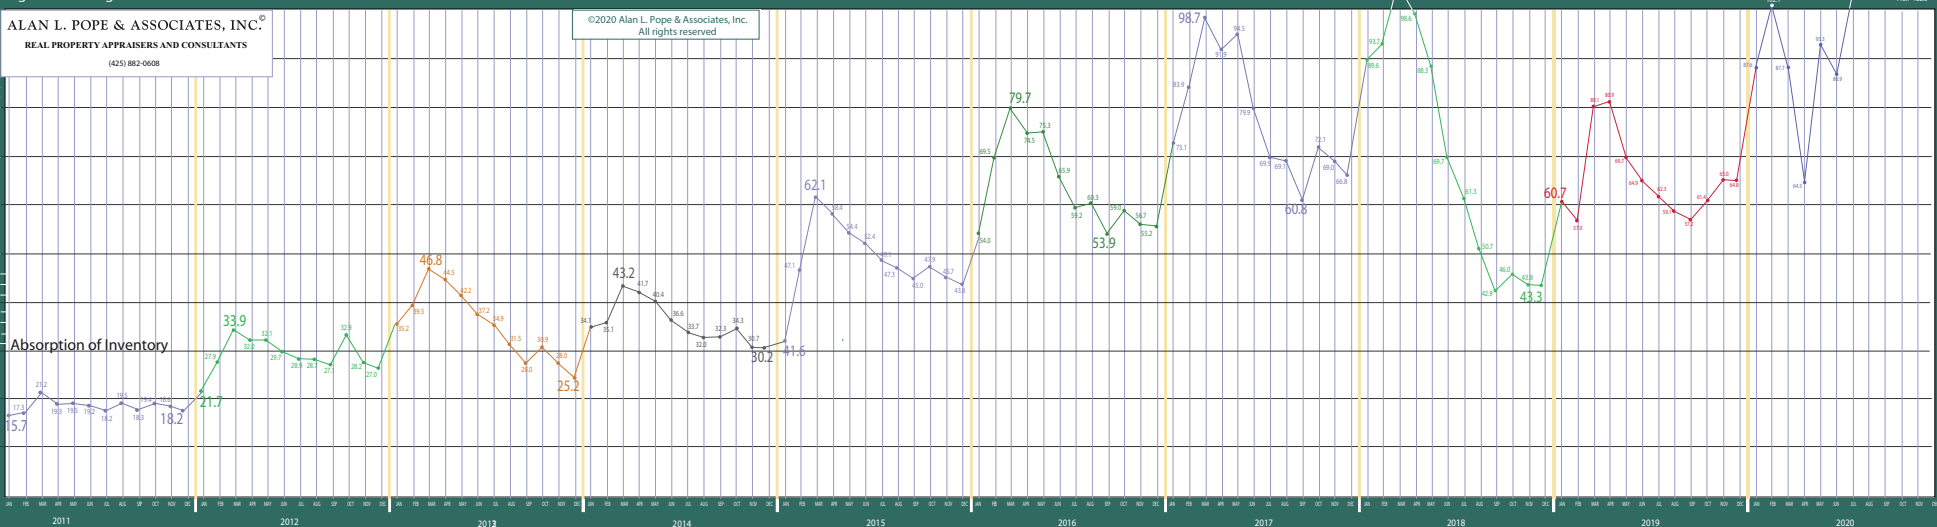

Puget Sound Region

Residential & Condominium Units

ALAN L. POPE & ASSOCIATES, INC.
REAL PROPERTY APPRAISERS AND CONSULTANTS
(425) 882-0608