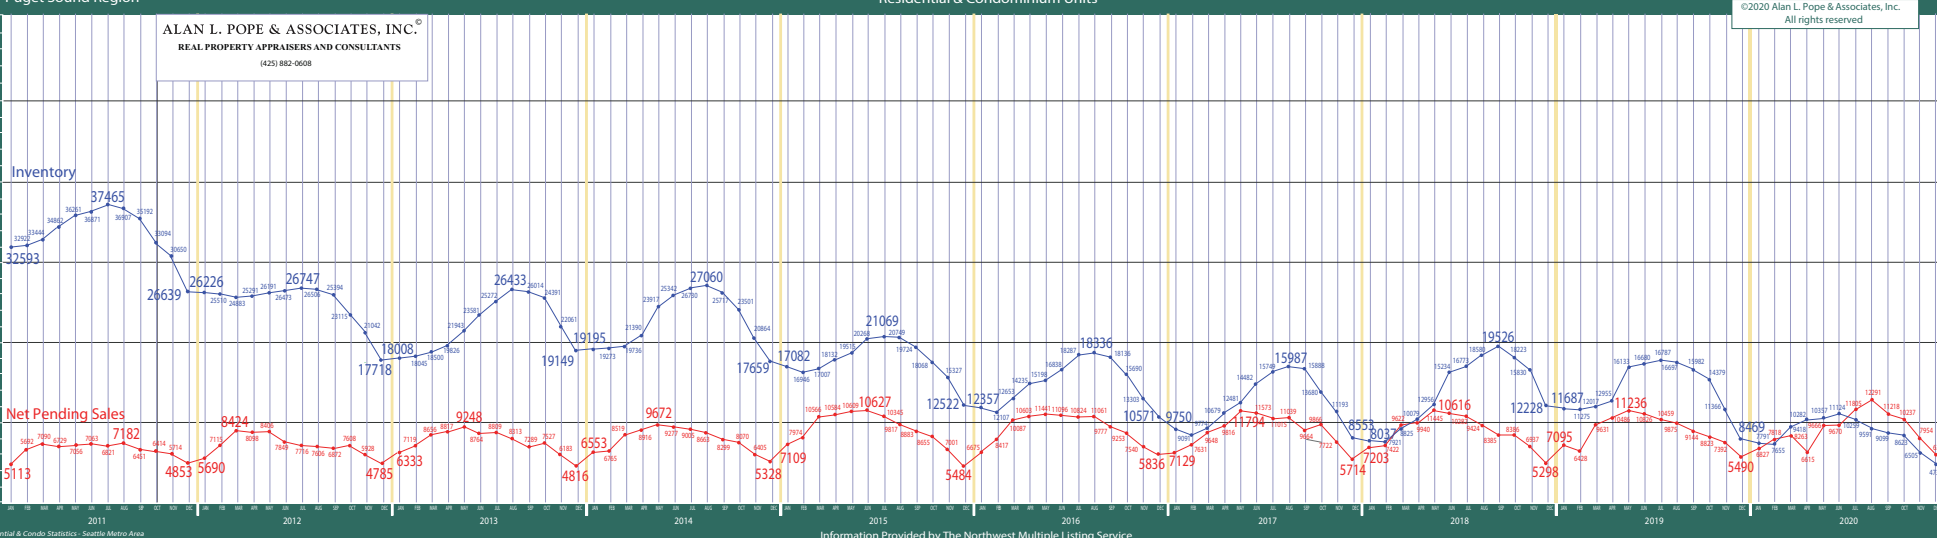

Puget Sound Region

Residential & Condominium Units

ALAN L. POPE & ASSOCIATES, INC.
REAL PROPERTY APPRAISERS AND CONSULTANTS
(425) 882-0608