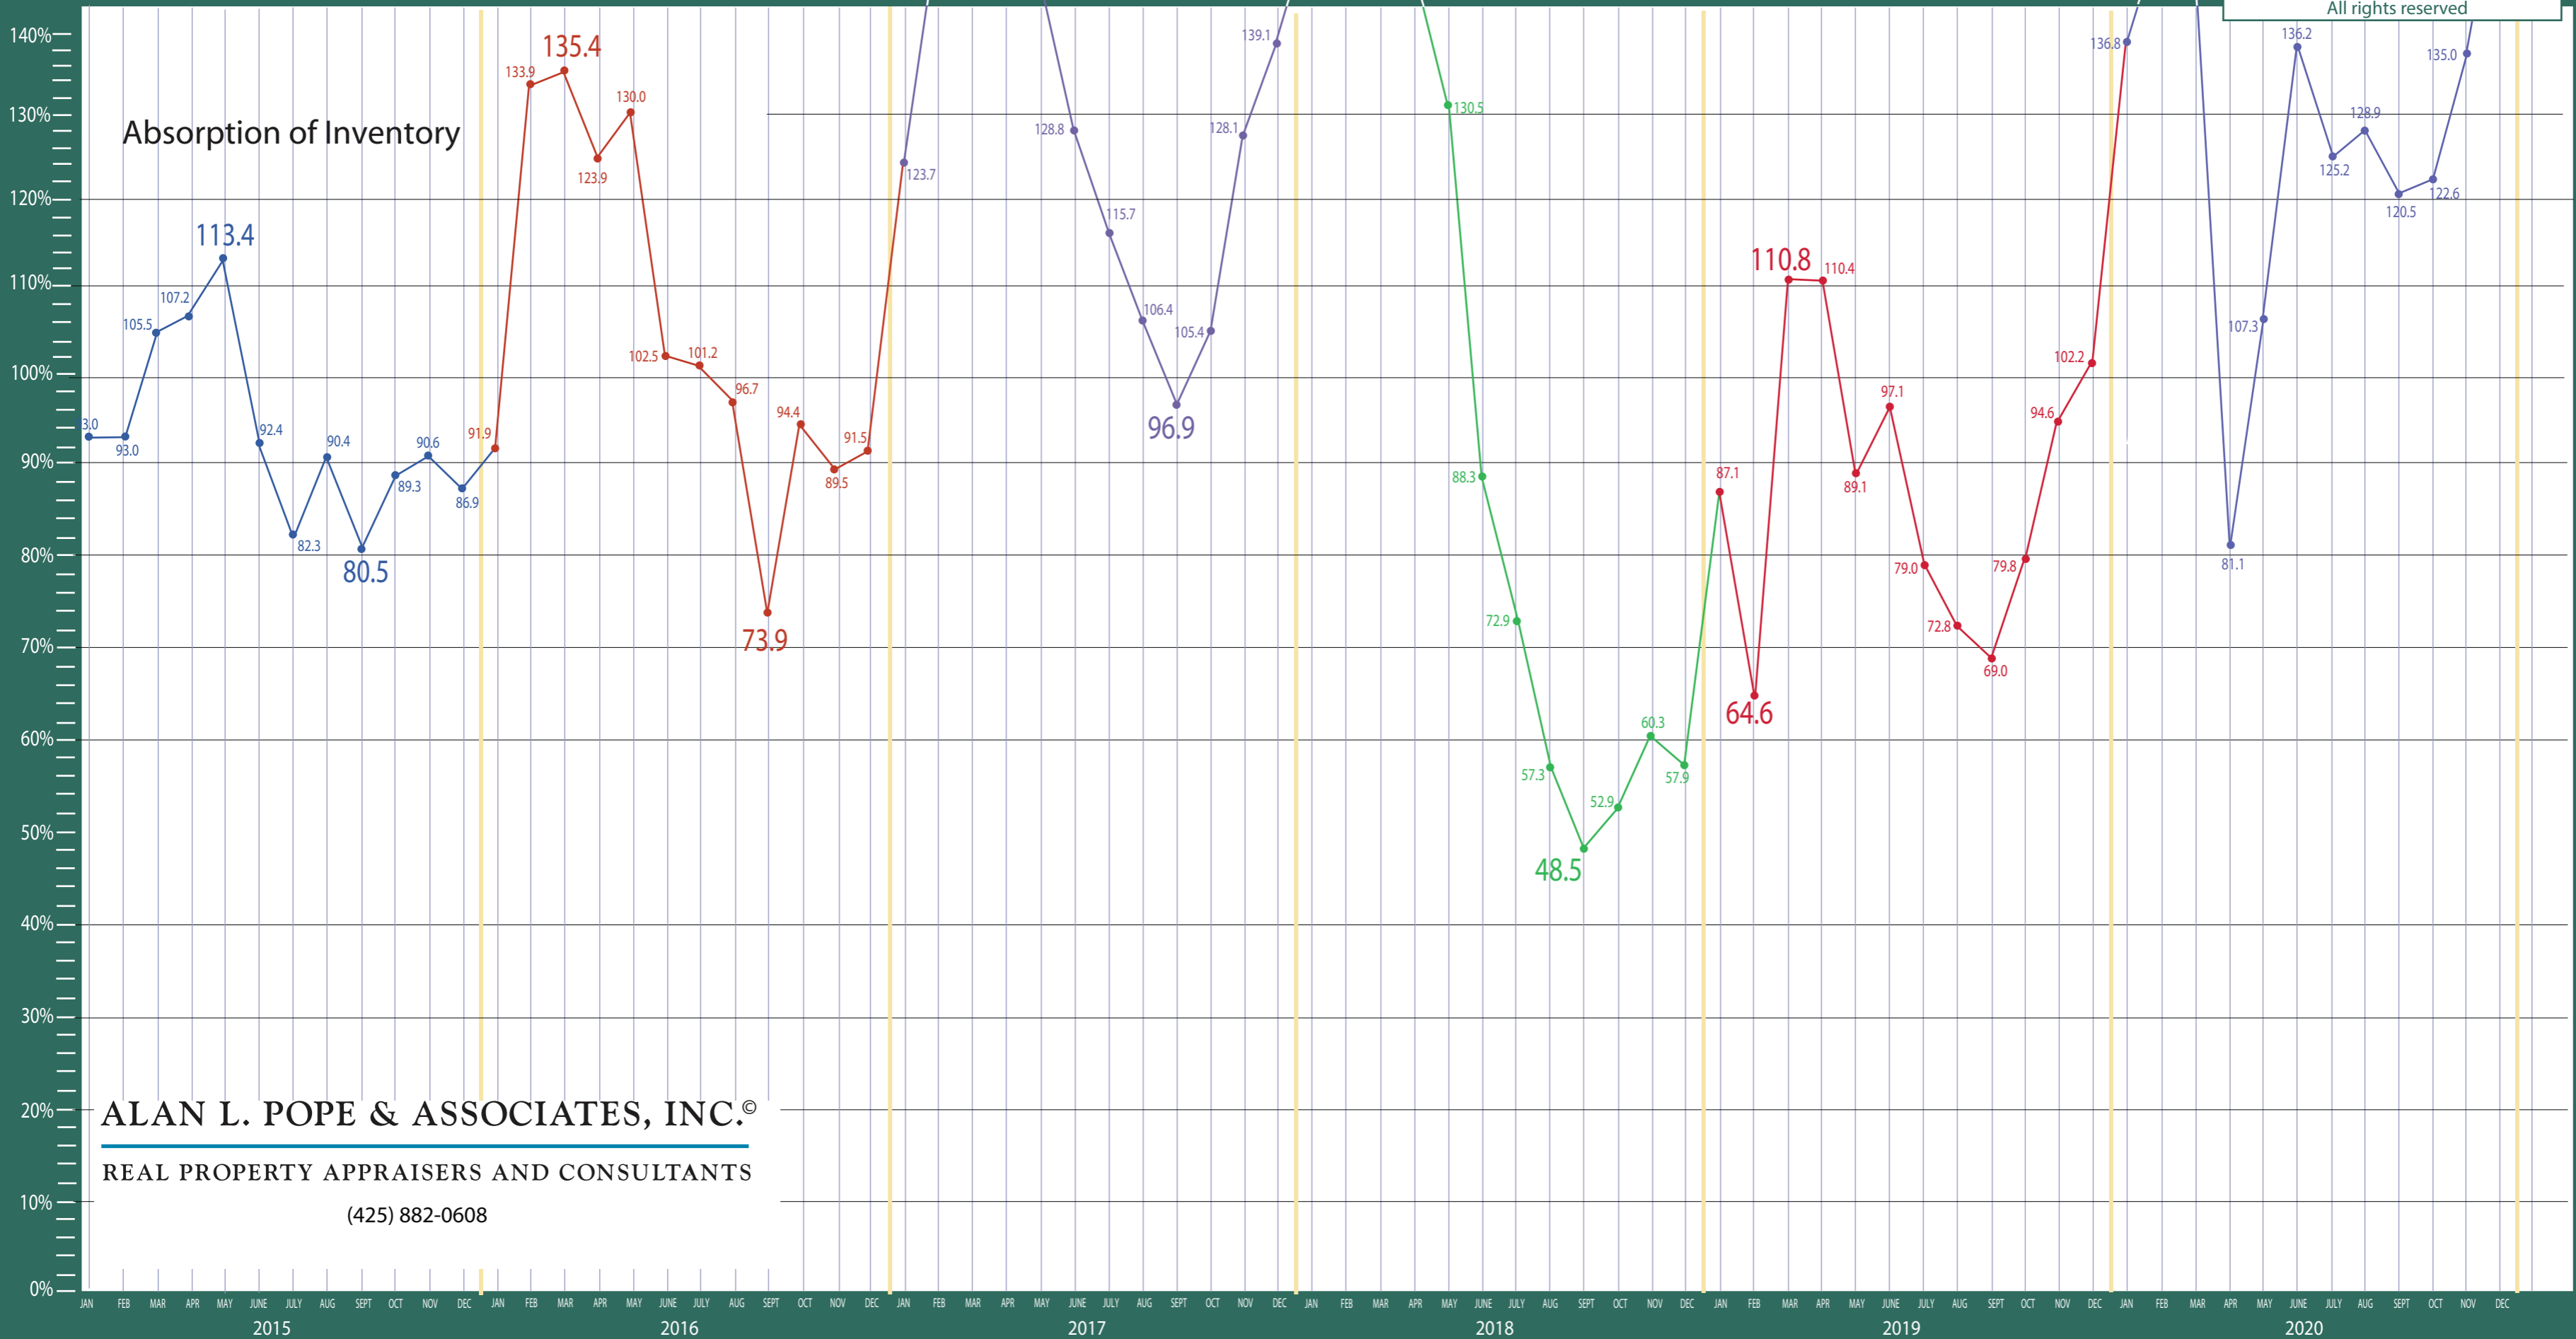

100-140 West Seattle to Federal Way

Listing Residential & Condo Only

ALAN L. POPE & ASSOCIATES, INC.®

REAL PROPERTY APPRAISERS AND CONSULTANTS

(425) 882-0608

©2020 Alan L. Pope & Associates, Inc.
All rights reserved

Information Provided by The Northwest Multiple Listing Service

100-140 West Seattle to Federal Way

Absorption of Inventory Residential & Condo Only

©2020 Alan L. Pope & Associates, Inc.
All rights reserved