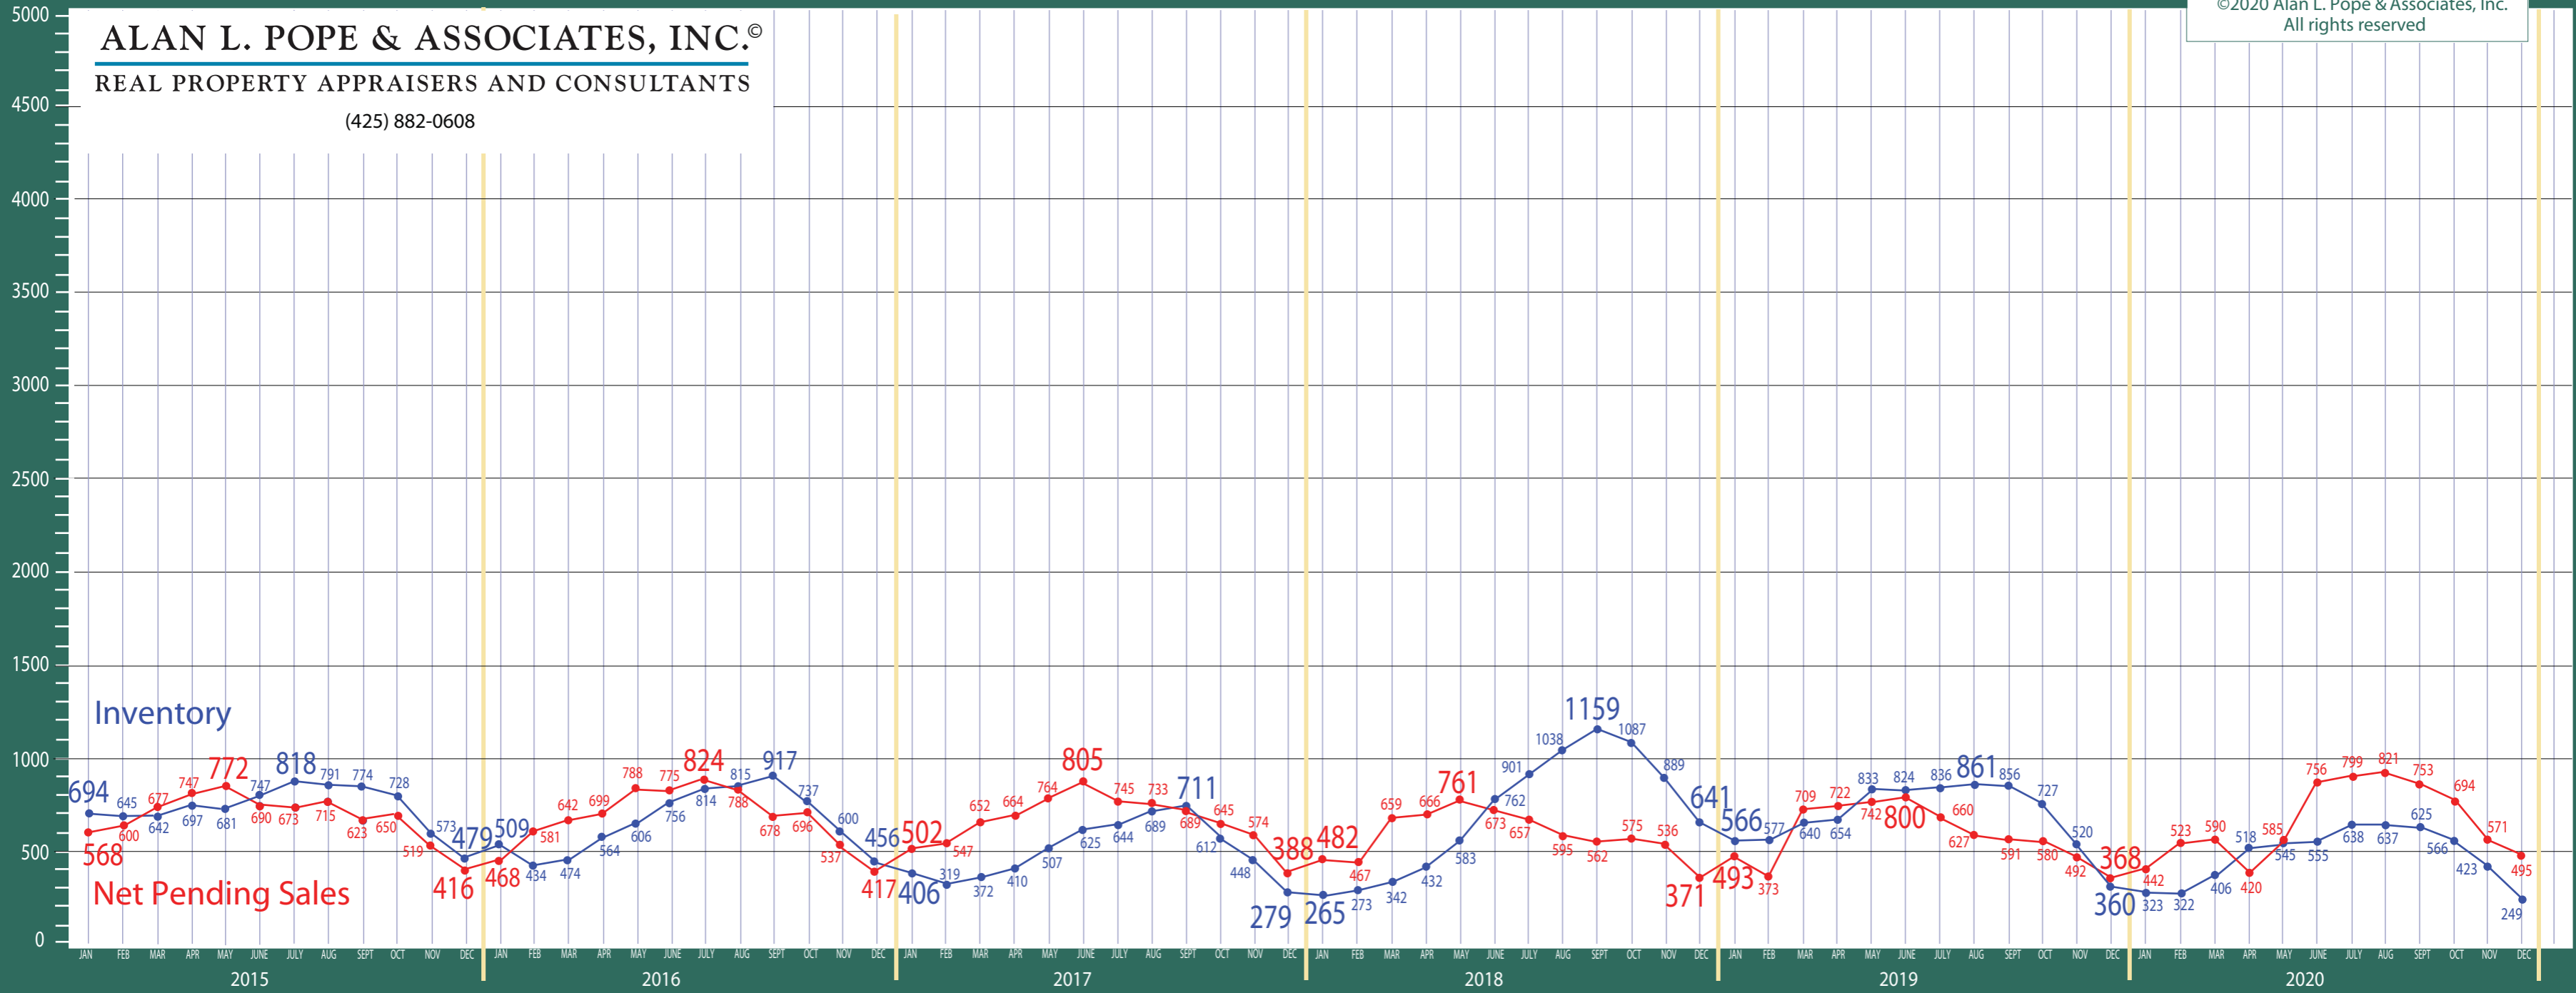

100-140 West Seattle to Federal Way

Listing Residential & Condo Only

ALAN L. POPE & ASSOCIATES, INC.®

REAL PROPERTY APPRAISERS AND CONSULTANTS

(425) 882-0608

©2020 Alan L. Pope & Associates, Inc.
All rights reserved