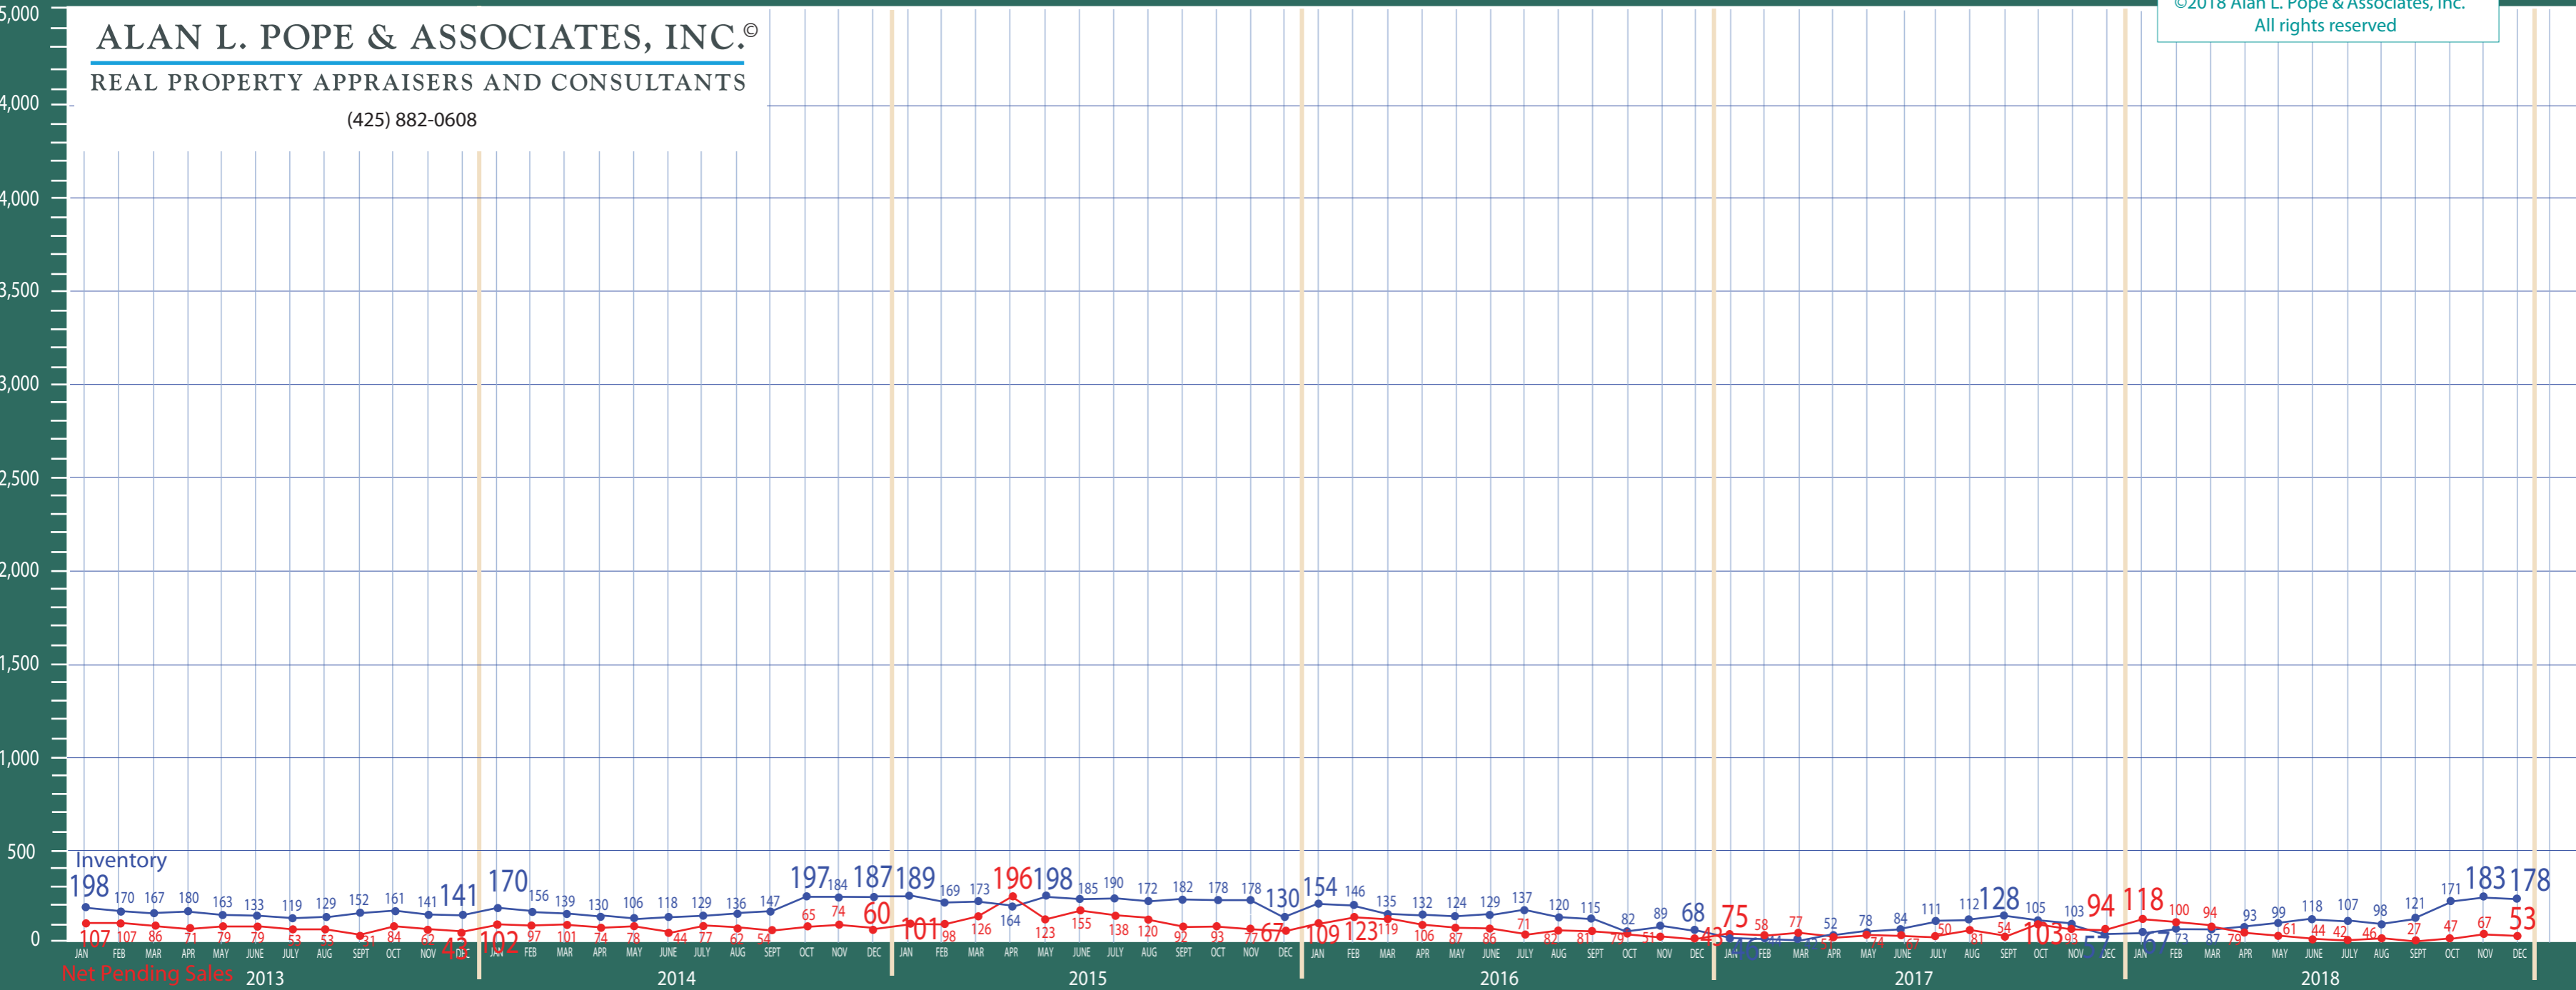

©2018 Alan L. Pope & Associates, Inc.
All rights reserved

ALAN L. POPE & ASSOCIATES, INC.®
REAL PROPERTY APPRAISERS AND CONSULTANTS
(425) 882-0608