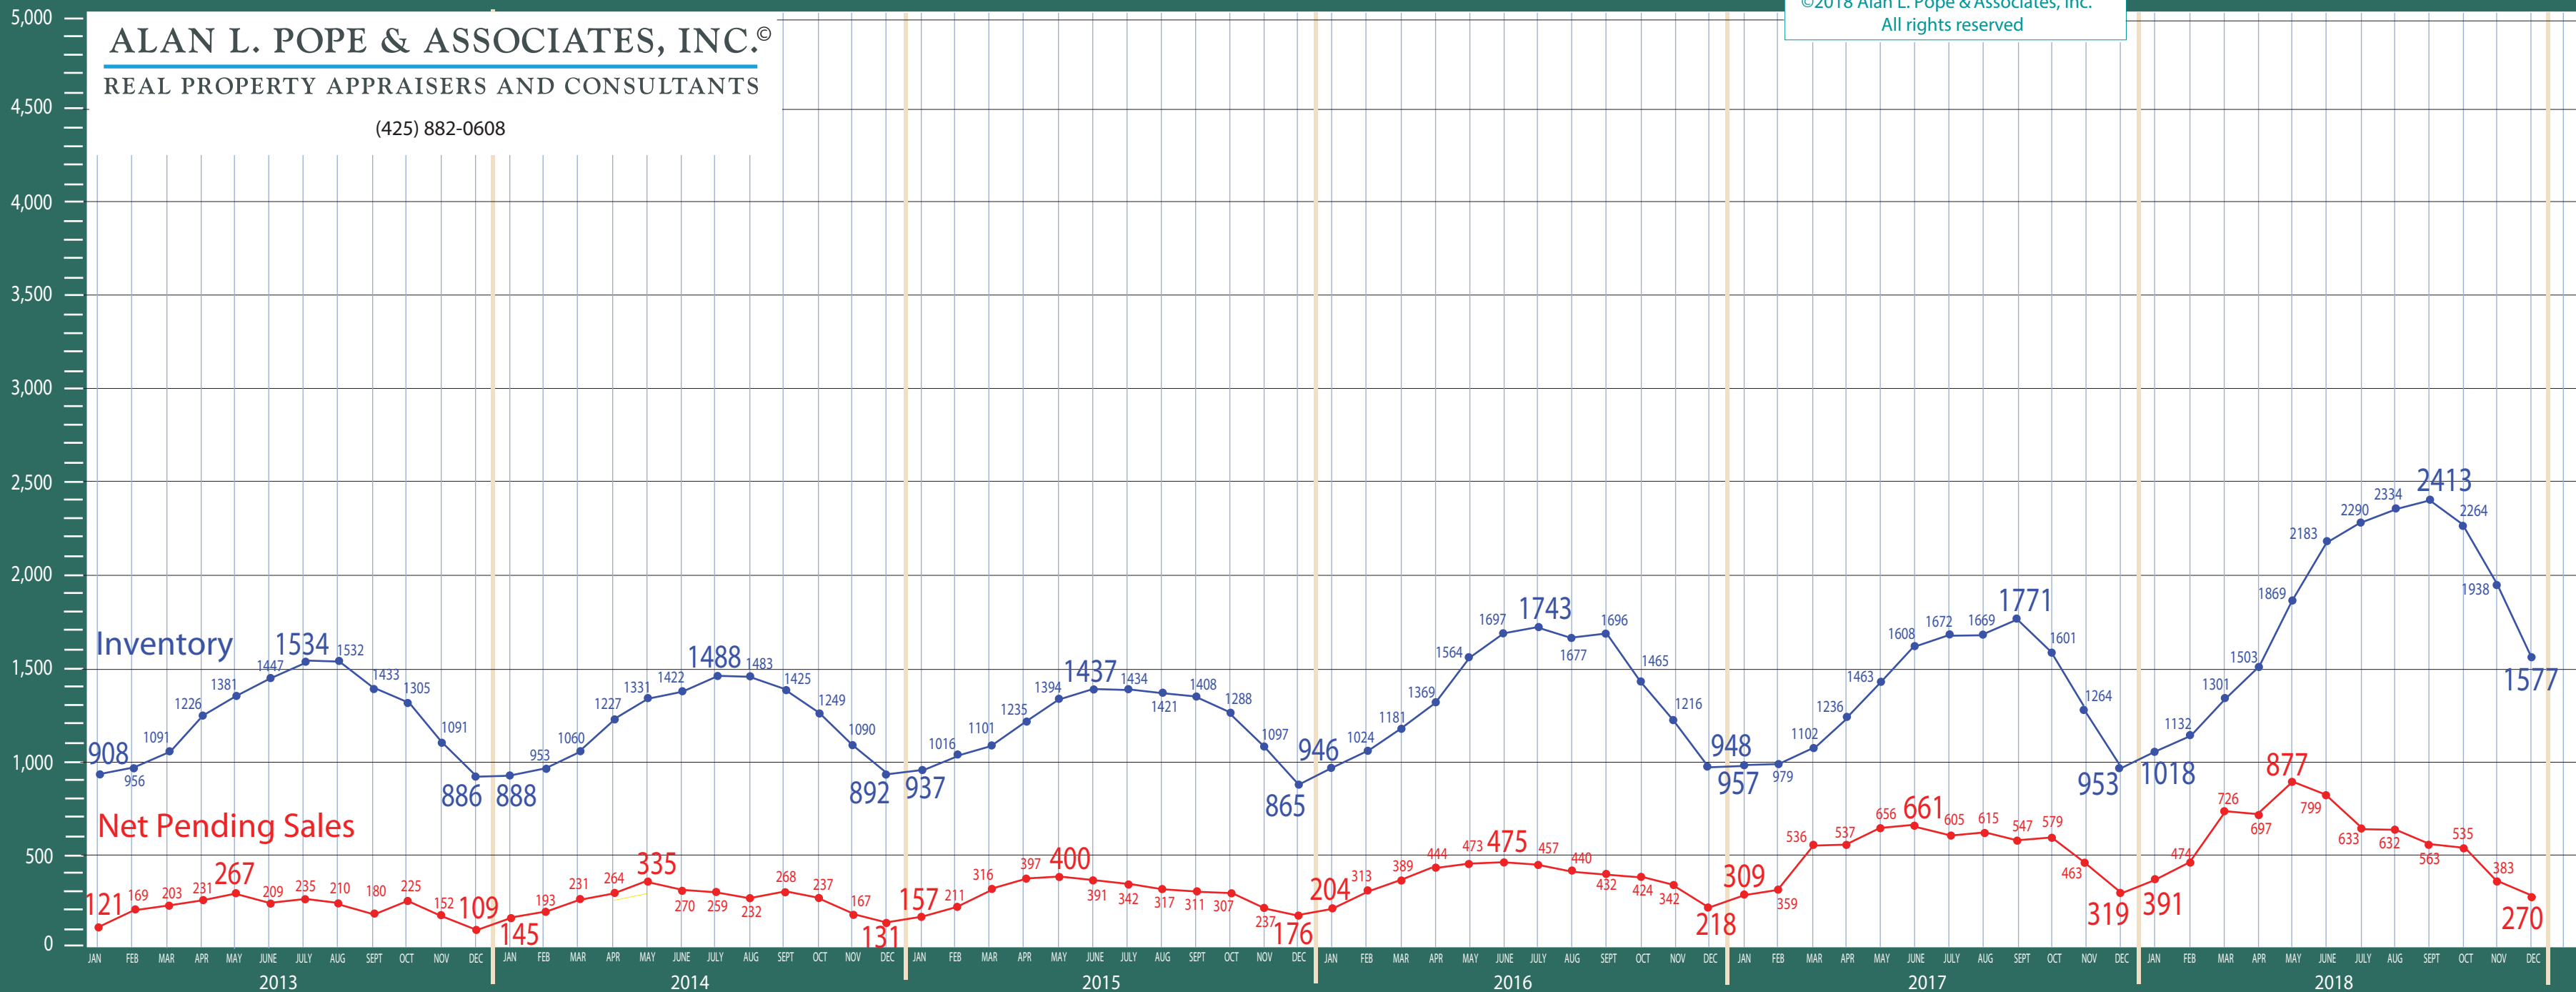

All NWMLS Areas Combined

\$1,000,000 + Residential & Condo Statistics

©2018 Alan L. Pope & Associates, Inc.
All rights reserved

ALAN L. POPE & ASSOCIATES, INC.®

REAL PROPERTY APPRAISERS AND CONSULTANTS

(425) 882-0608

All NWMLS Areas Combined

\$1,000,000 + Absorption of Inventory Residential & Condo Only

ALAN L. POPE & ASSOCIATES, INC.®

REAL PROPERTY APPRAISERS AND CONSULTANTS

(425) 882-0608

©2018 Alan L. Pope & Associates, Inc.
All rights reserved