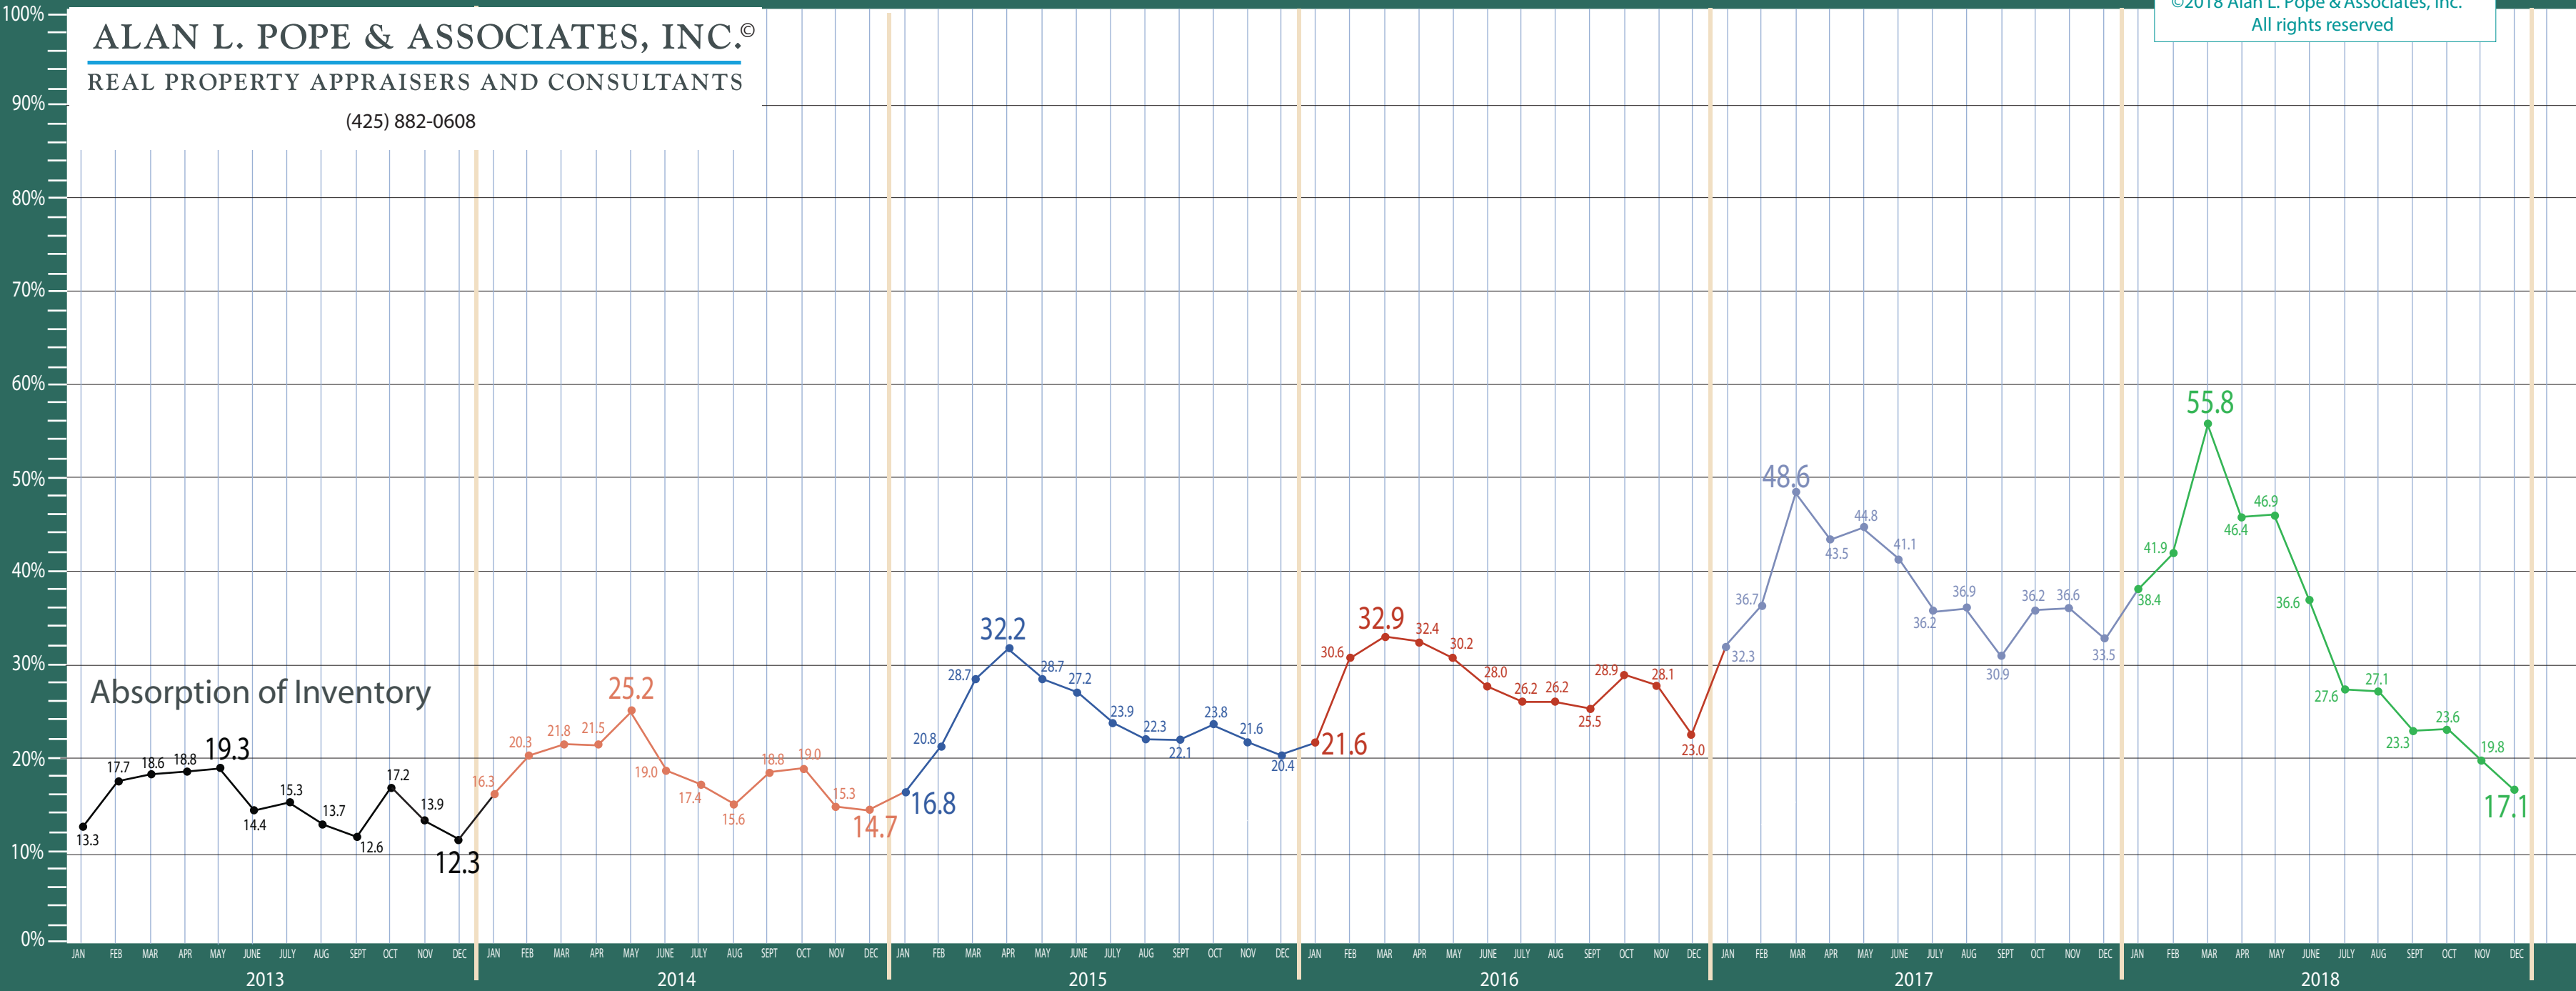

All NWMLS Areas Combined

\$1,000,000 + Absorption of Inventory Residential & Condo Only

ALAN L. POPE & ASSOCIATES, INC.®

REAL PROPERTY APPRAISERS AND CONSULTANTS

(425) 882-0608

©2018 Alan L. Pope & Associates, Inc.
All rights reserved

Absorption of Inventory