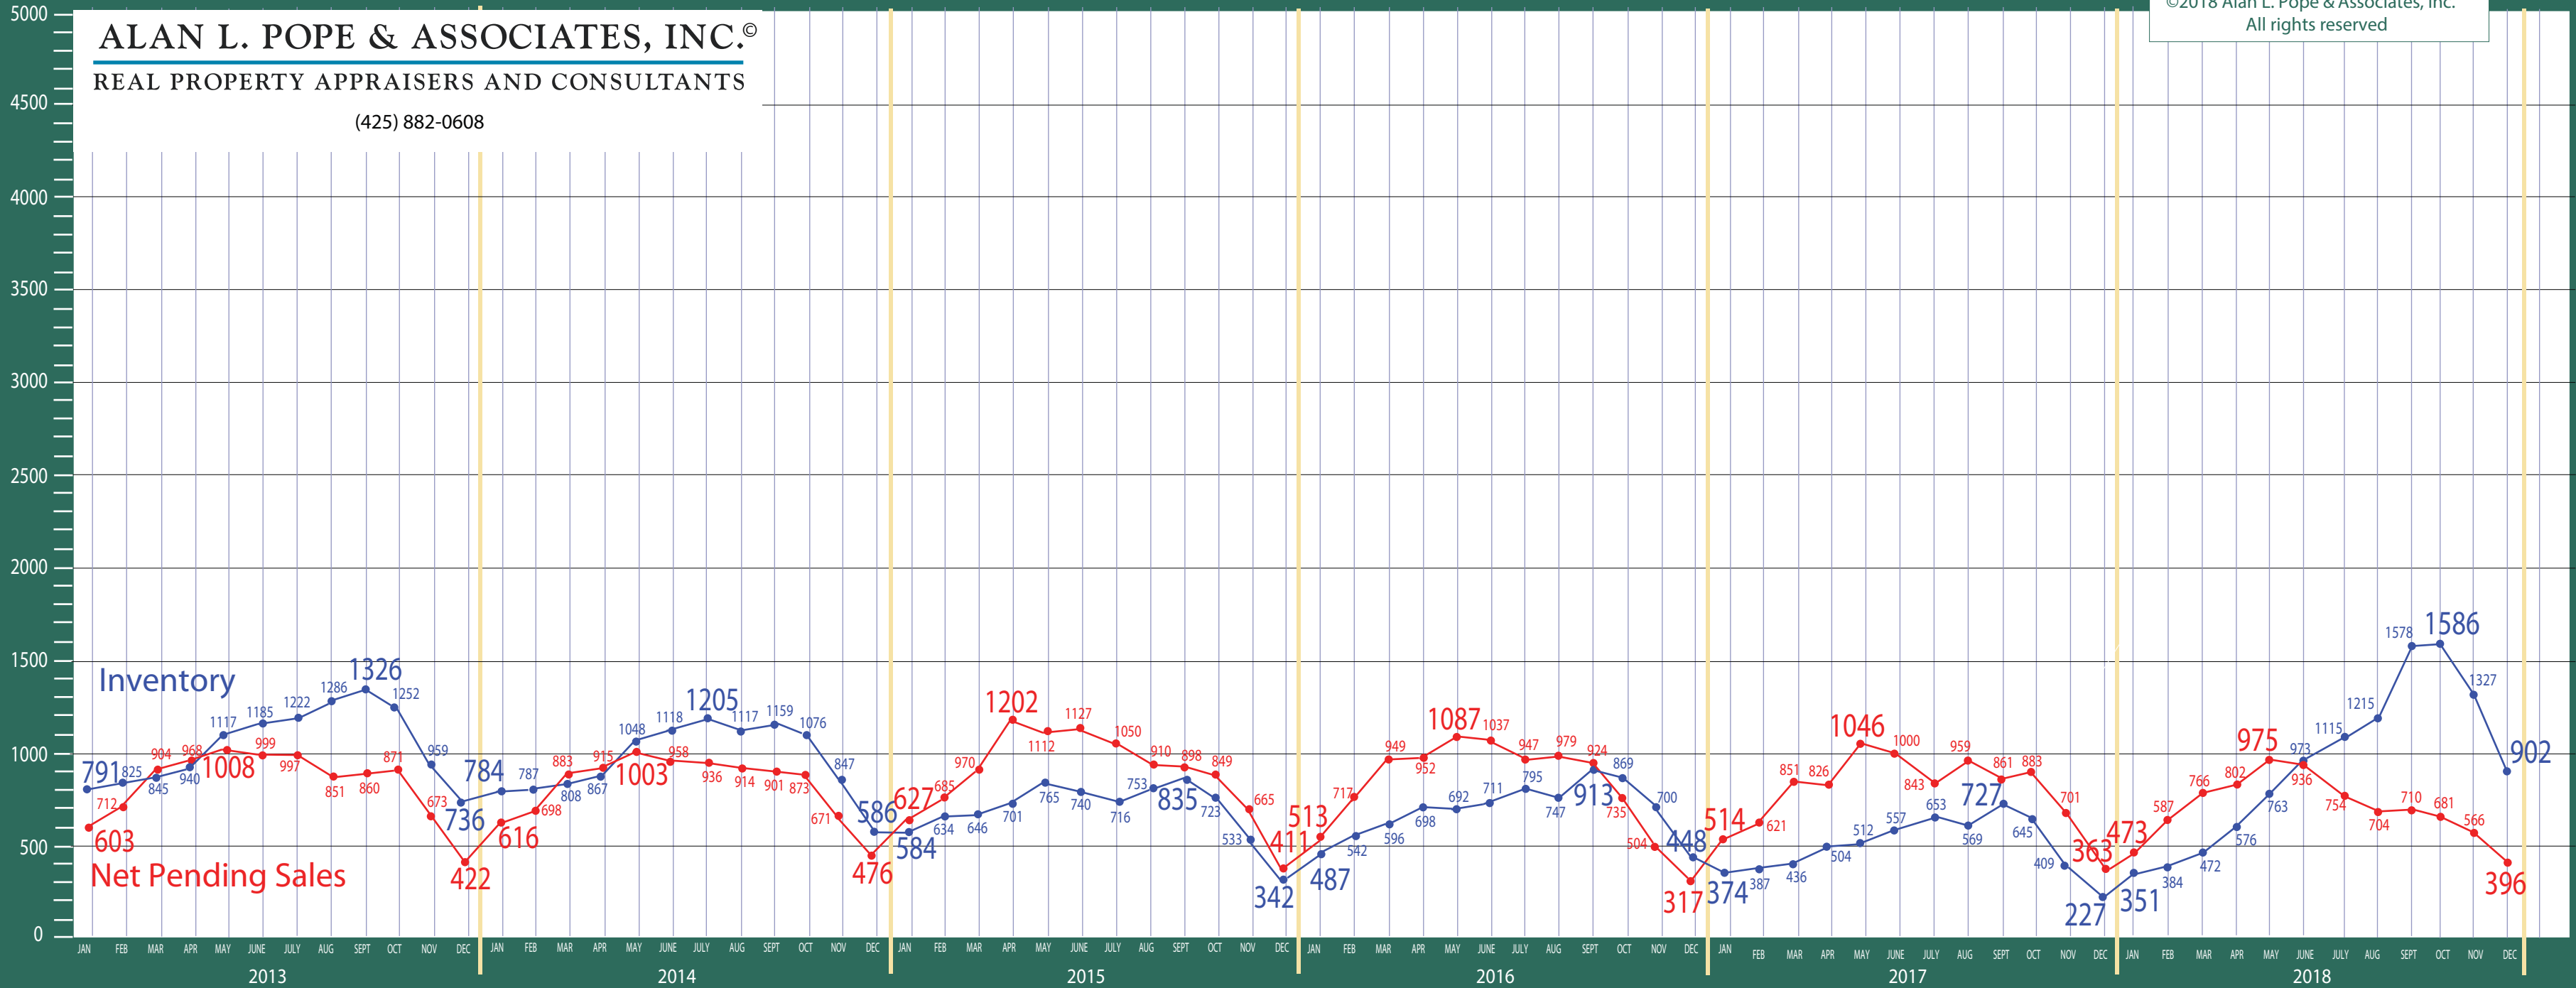

390/700-720 Central/North Seattle

Listing Residential & Condo Only

ALAN L. POPE & ASSOCIATES, INC.®
 REAL PROPERTY APPRAISERS AND CONSULTANTS

(425) 882-0608

©2018 Alan L. Pope & Associates, Inc.
 All rights reserved

Information Provided by The Northwest Multiple Listing Service

ALAN L. POPE & ASSOCIATES, INC.®

REAL PROPERTY APPRAISERS AND CONSULTANTS

(425) 882-0608

Absorption of Inventory

©2018 Alan L. Pope & Associates, Inc.
All rights reserved