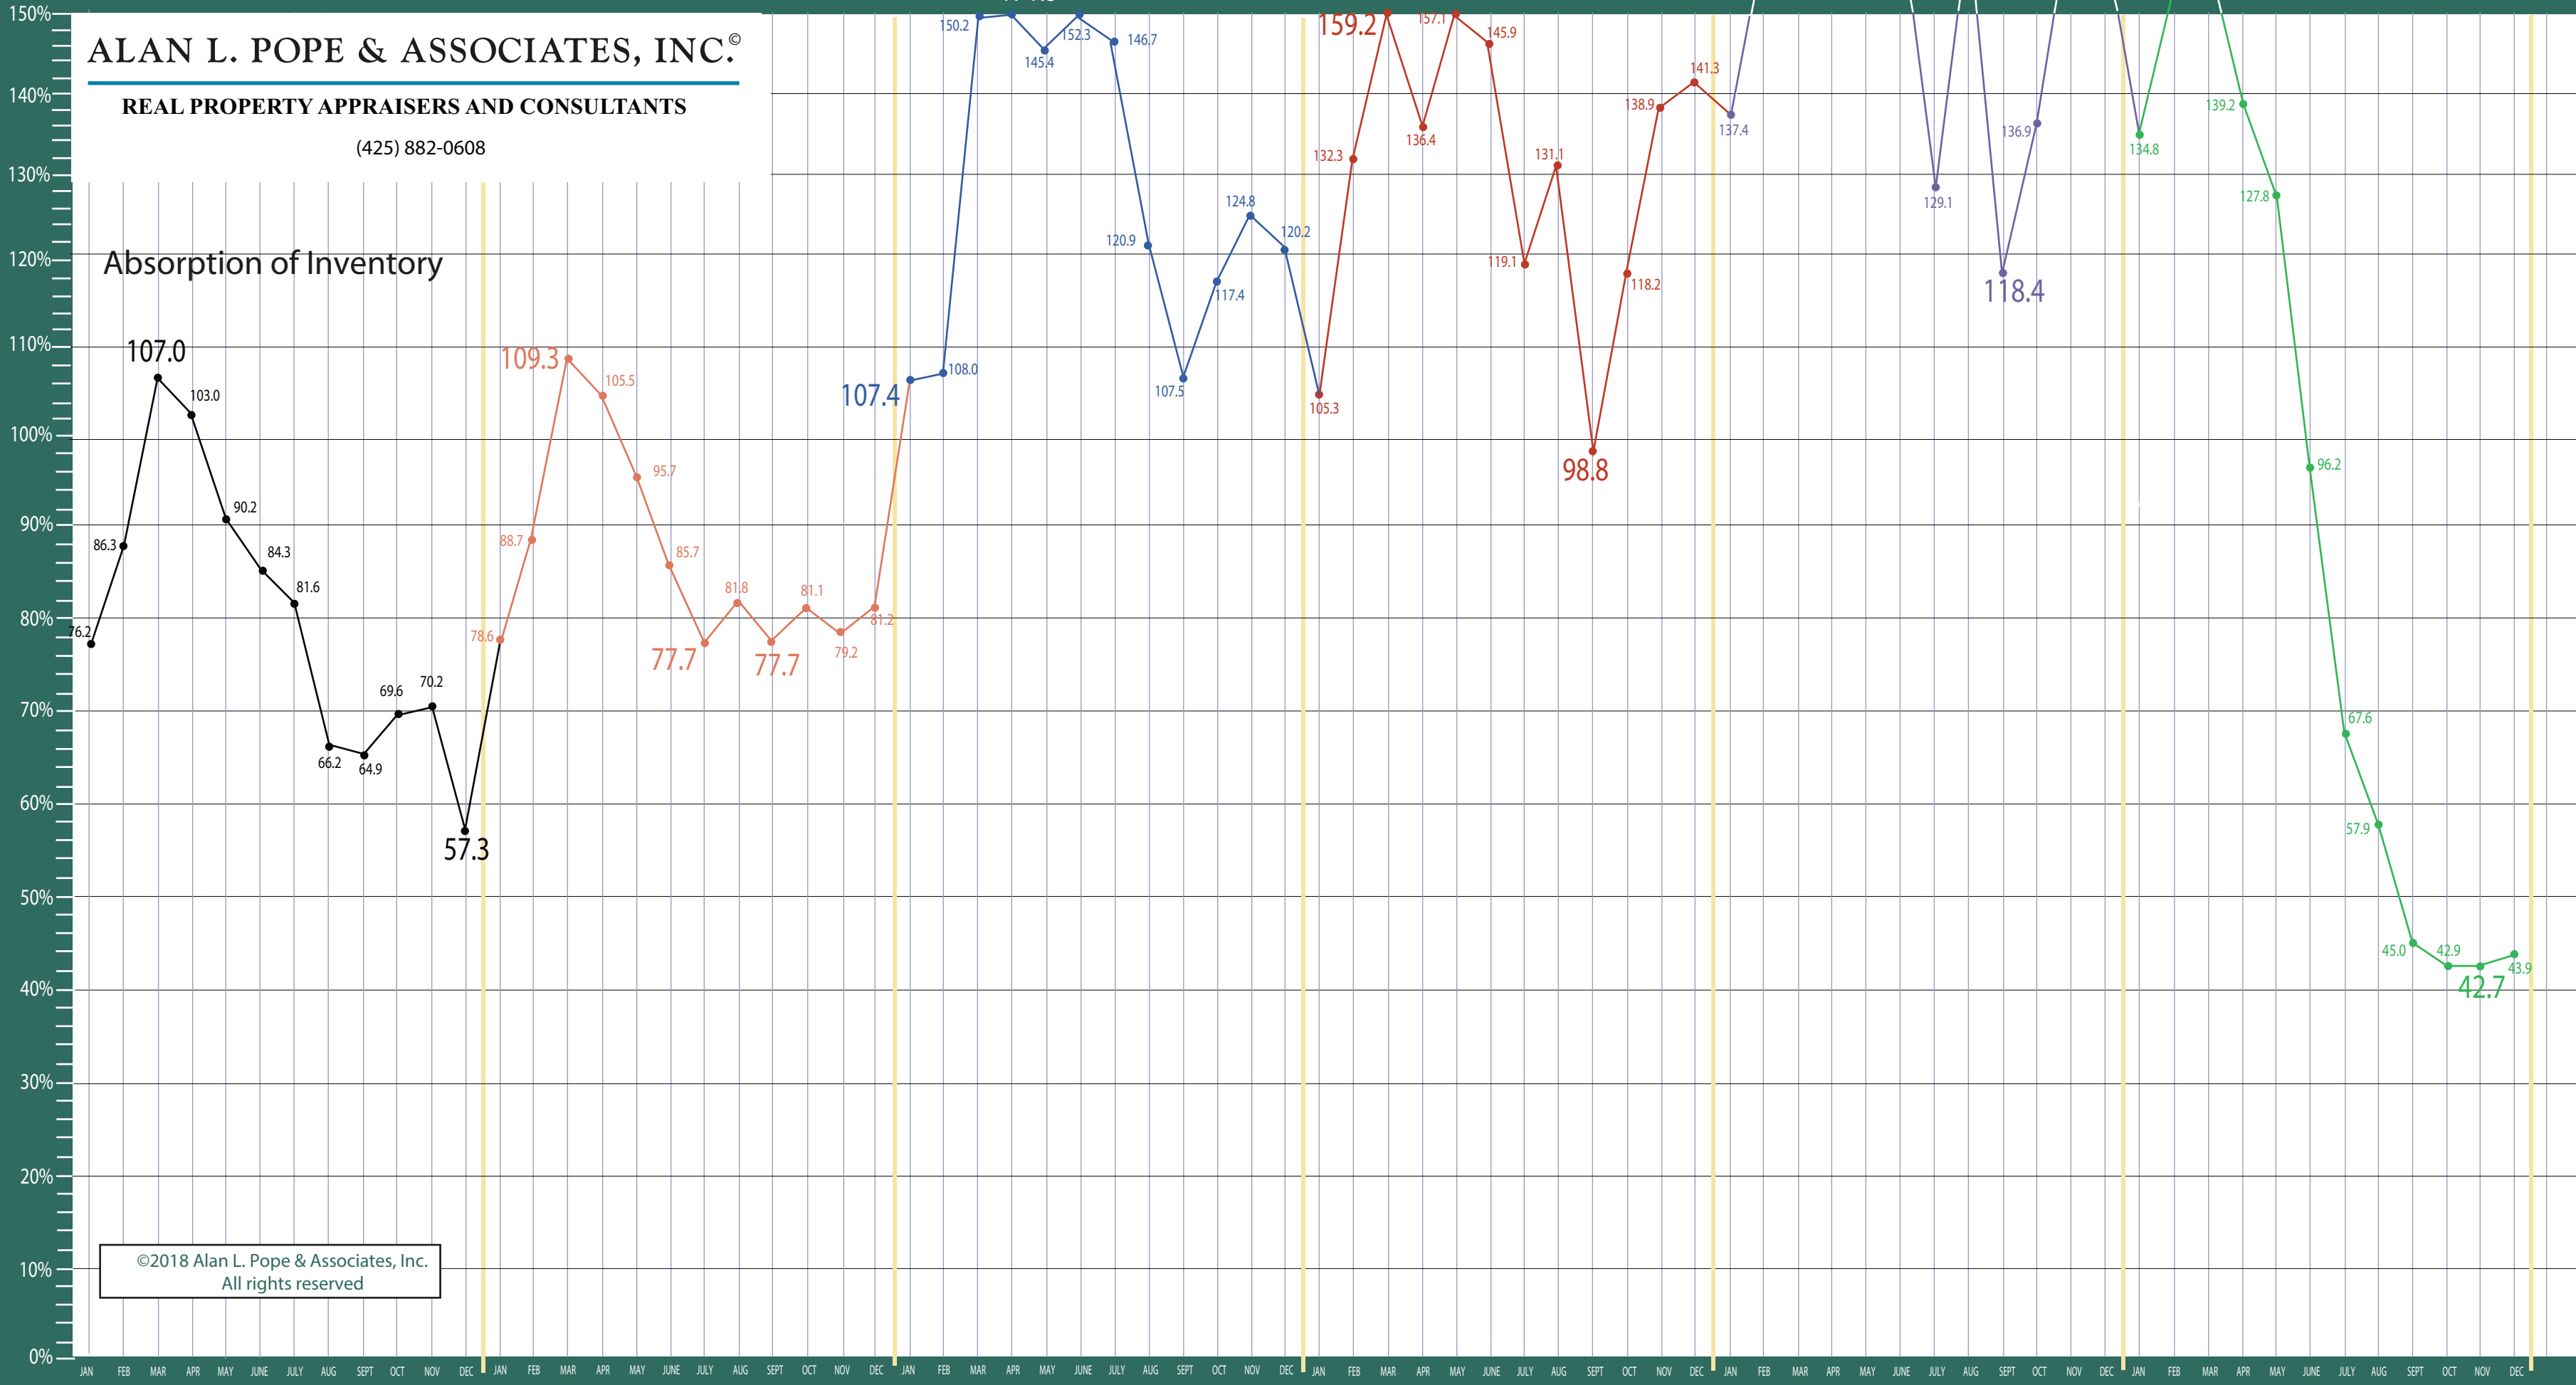

390/700-720 Central/North Seattle

Listing Residential & Condo Only

ALAN L. POPE & ASSOCIATES, INC.®
 REAL PROPERTY APPRAISERS AND CONSULTANTS

(425) 882-0608

©2018 Alan L. Pope & Associates, Inc.
 All rights reserved

Information Provided by The Northwest Multiple Listing Service

ALAN L. POPE & ASSOCIATES, INC.®

REAL PROPERTY APPRAISERS AND CONSULTANTS

(425) 882-0608

Absorption of Inventory

©2018 Alan L. Pope & Associates, Inc.
All rights reserved