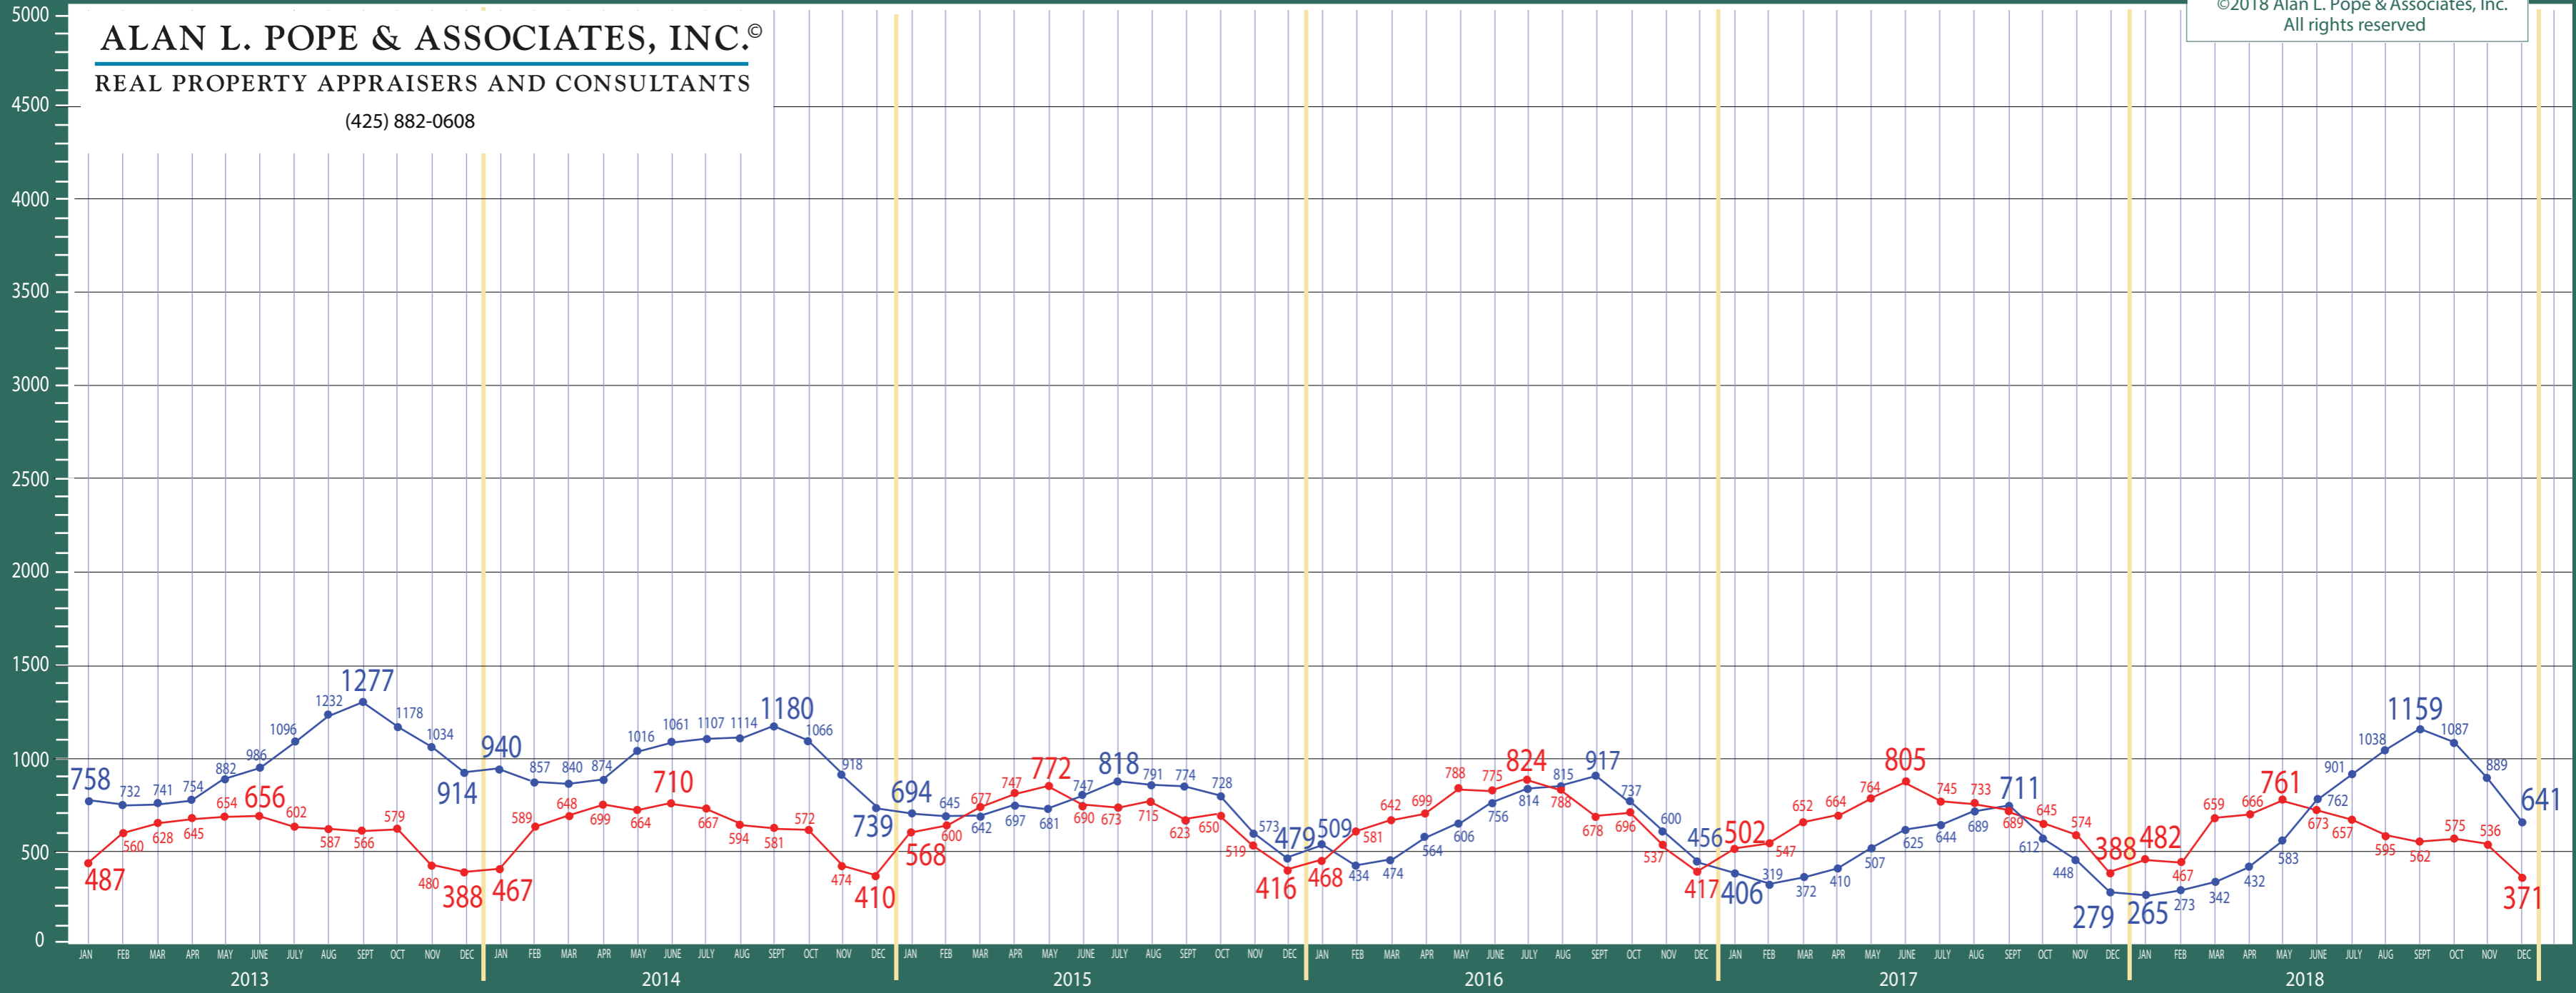

100-140 West Seattle to Federal Way

Listing Residential & Condo Only

©2018 Alan L. Pope & Associates, Inc.
All rights reserved

ALAN L. POPE & ASSOCIATES, INC.®

REAL PROPERTY APPRAISERS AND CONSULTANTS

(425) 882-0608