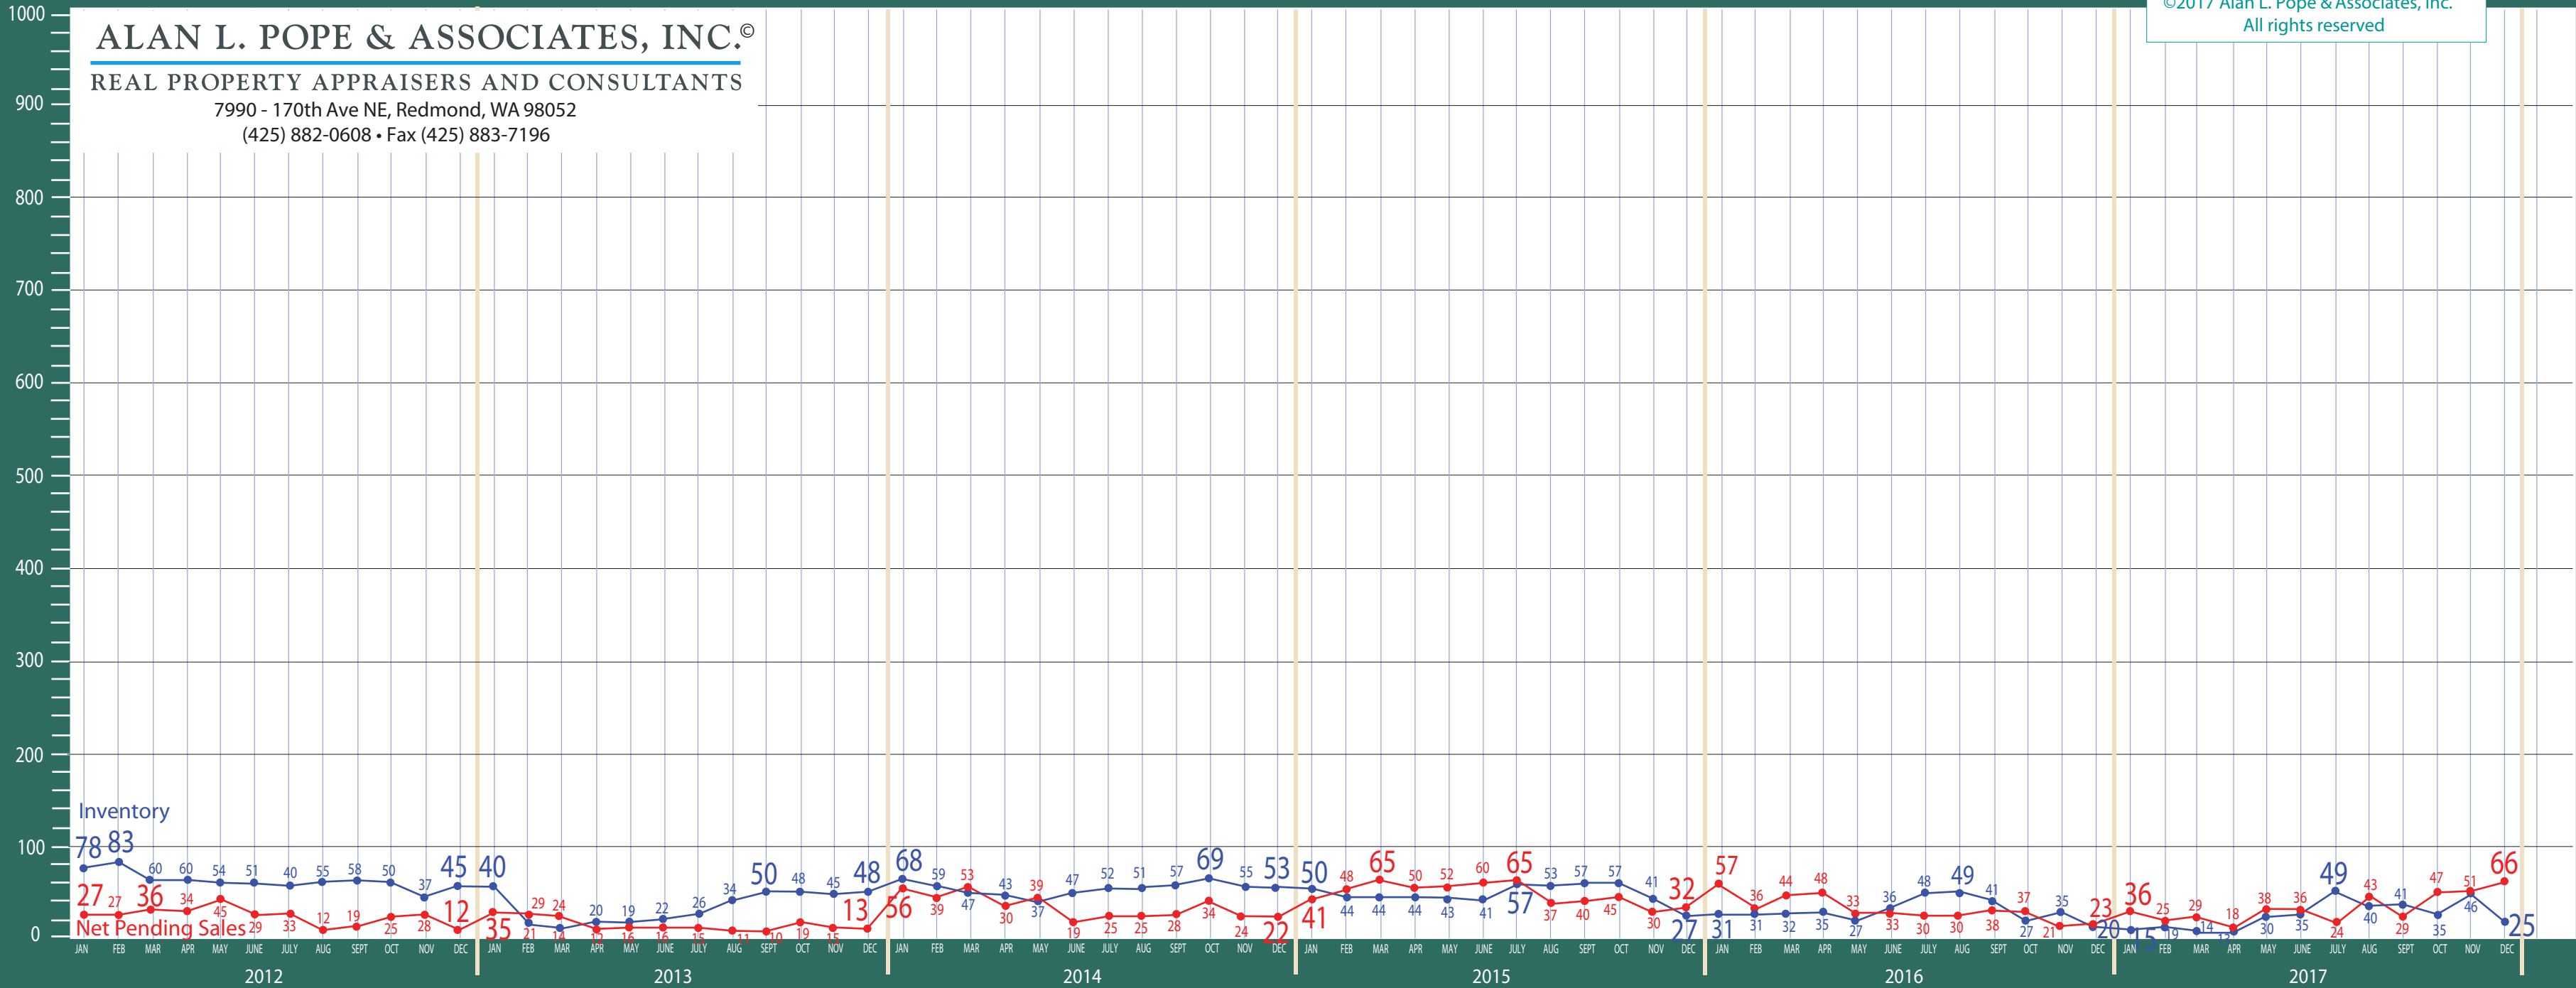

Snohomish County

New Construction - Condo Statistics

©2017 Alan L. Pope & Associates, Inc.
All rights reserved

ALAN L. POPE & ASSOCIATES, INC.®

REAL PROPERTY APPRAISERS AND CONSULTANTS

7990 - 170th Ave NE, Redmond, WA 98052

(425) 882-0608 • Fax (425) 883-7196