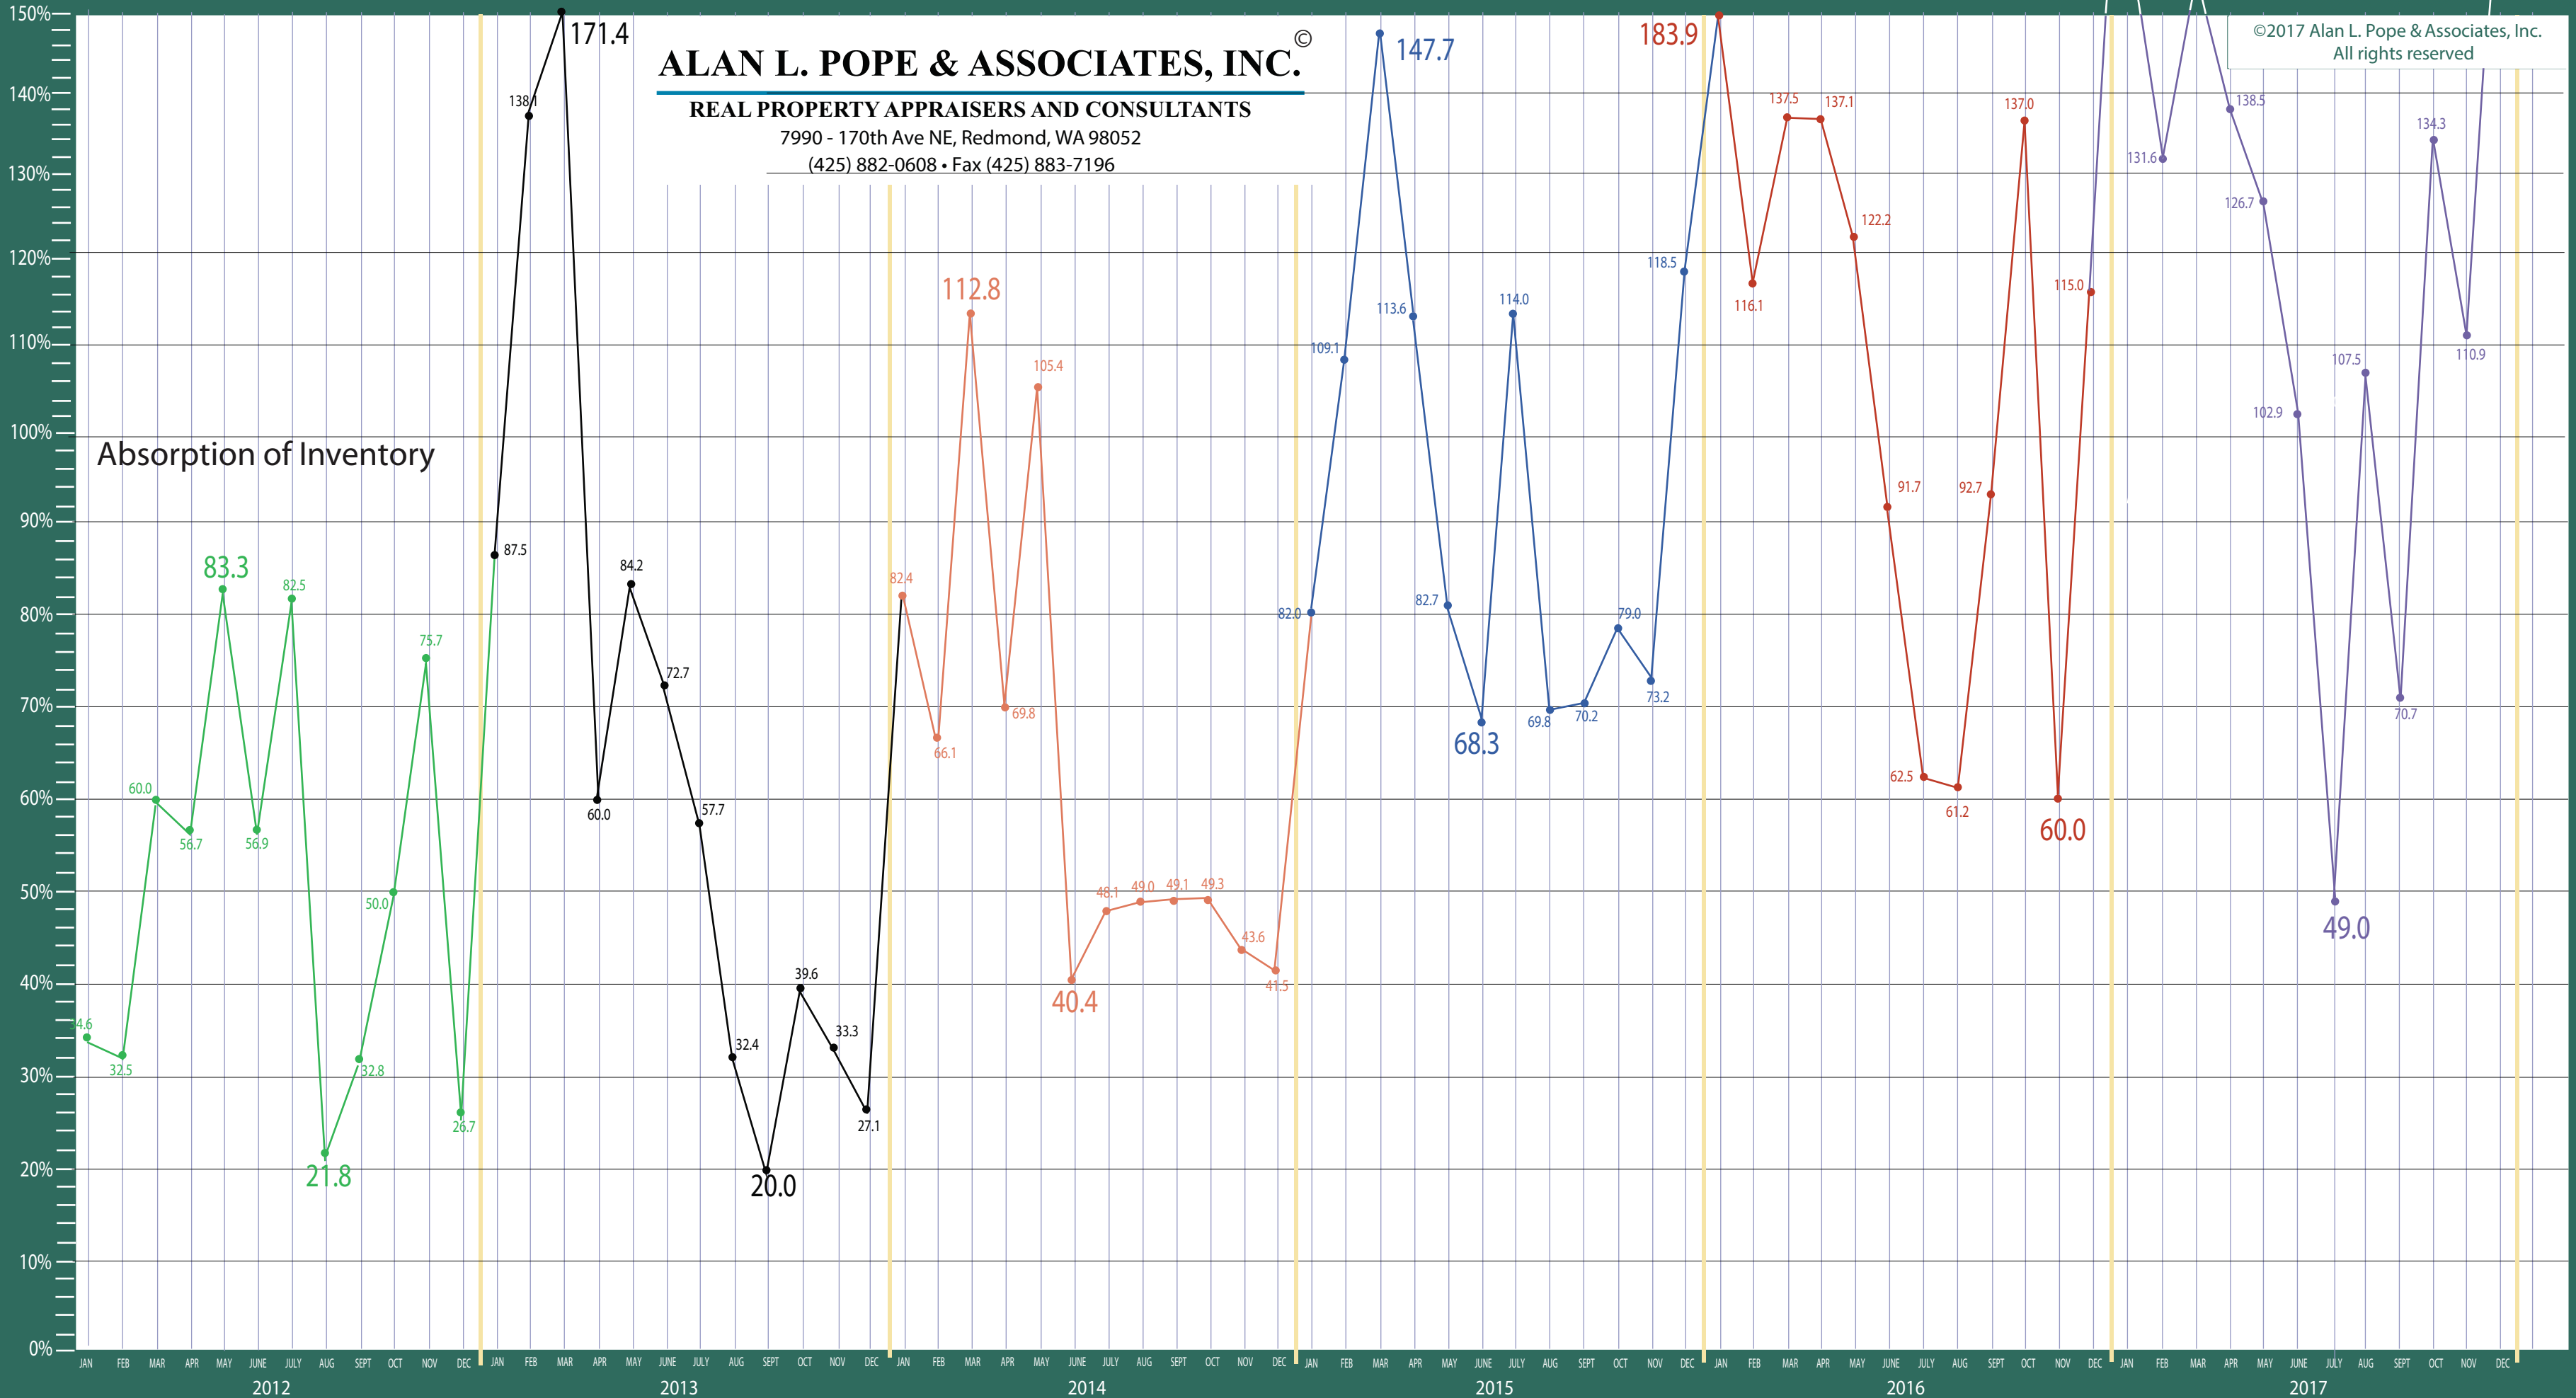

Snohomish County

New Construction - Condo Statistics

©2017 Alan L. Pope & Associates, Inc.
All rights reserved

ALAN L. POPE & ASSOCIATES, INC.®

REAL PROPERTY APPRAISERS AND CONSULTANTS

7990 - 170th Ave NE, Redmond, WA 98052

(425) 882-0608 • Fax (425) 883-7196

ALAN L. POPE & ASSOCIATES, INC. ©
 REAL PROPERTY APPRAISERS AND CONSULTANTS
 7990 - 170th Ave NE, Redmond, WA 98052
 (425) 882-0608 • Fax (425) 883-7196

©2017 Alan L. Pope & Associates, Inc.
 All rights reserved

Absorption of Inventory