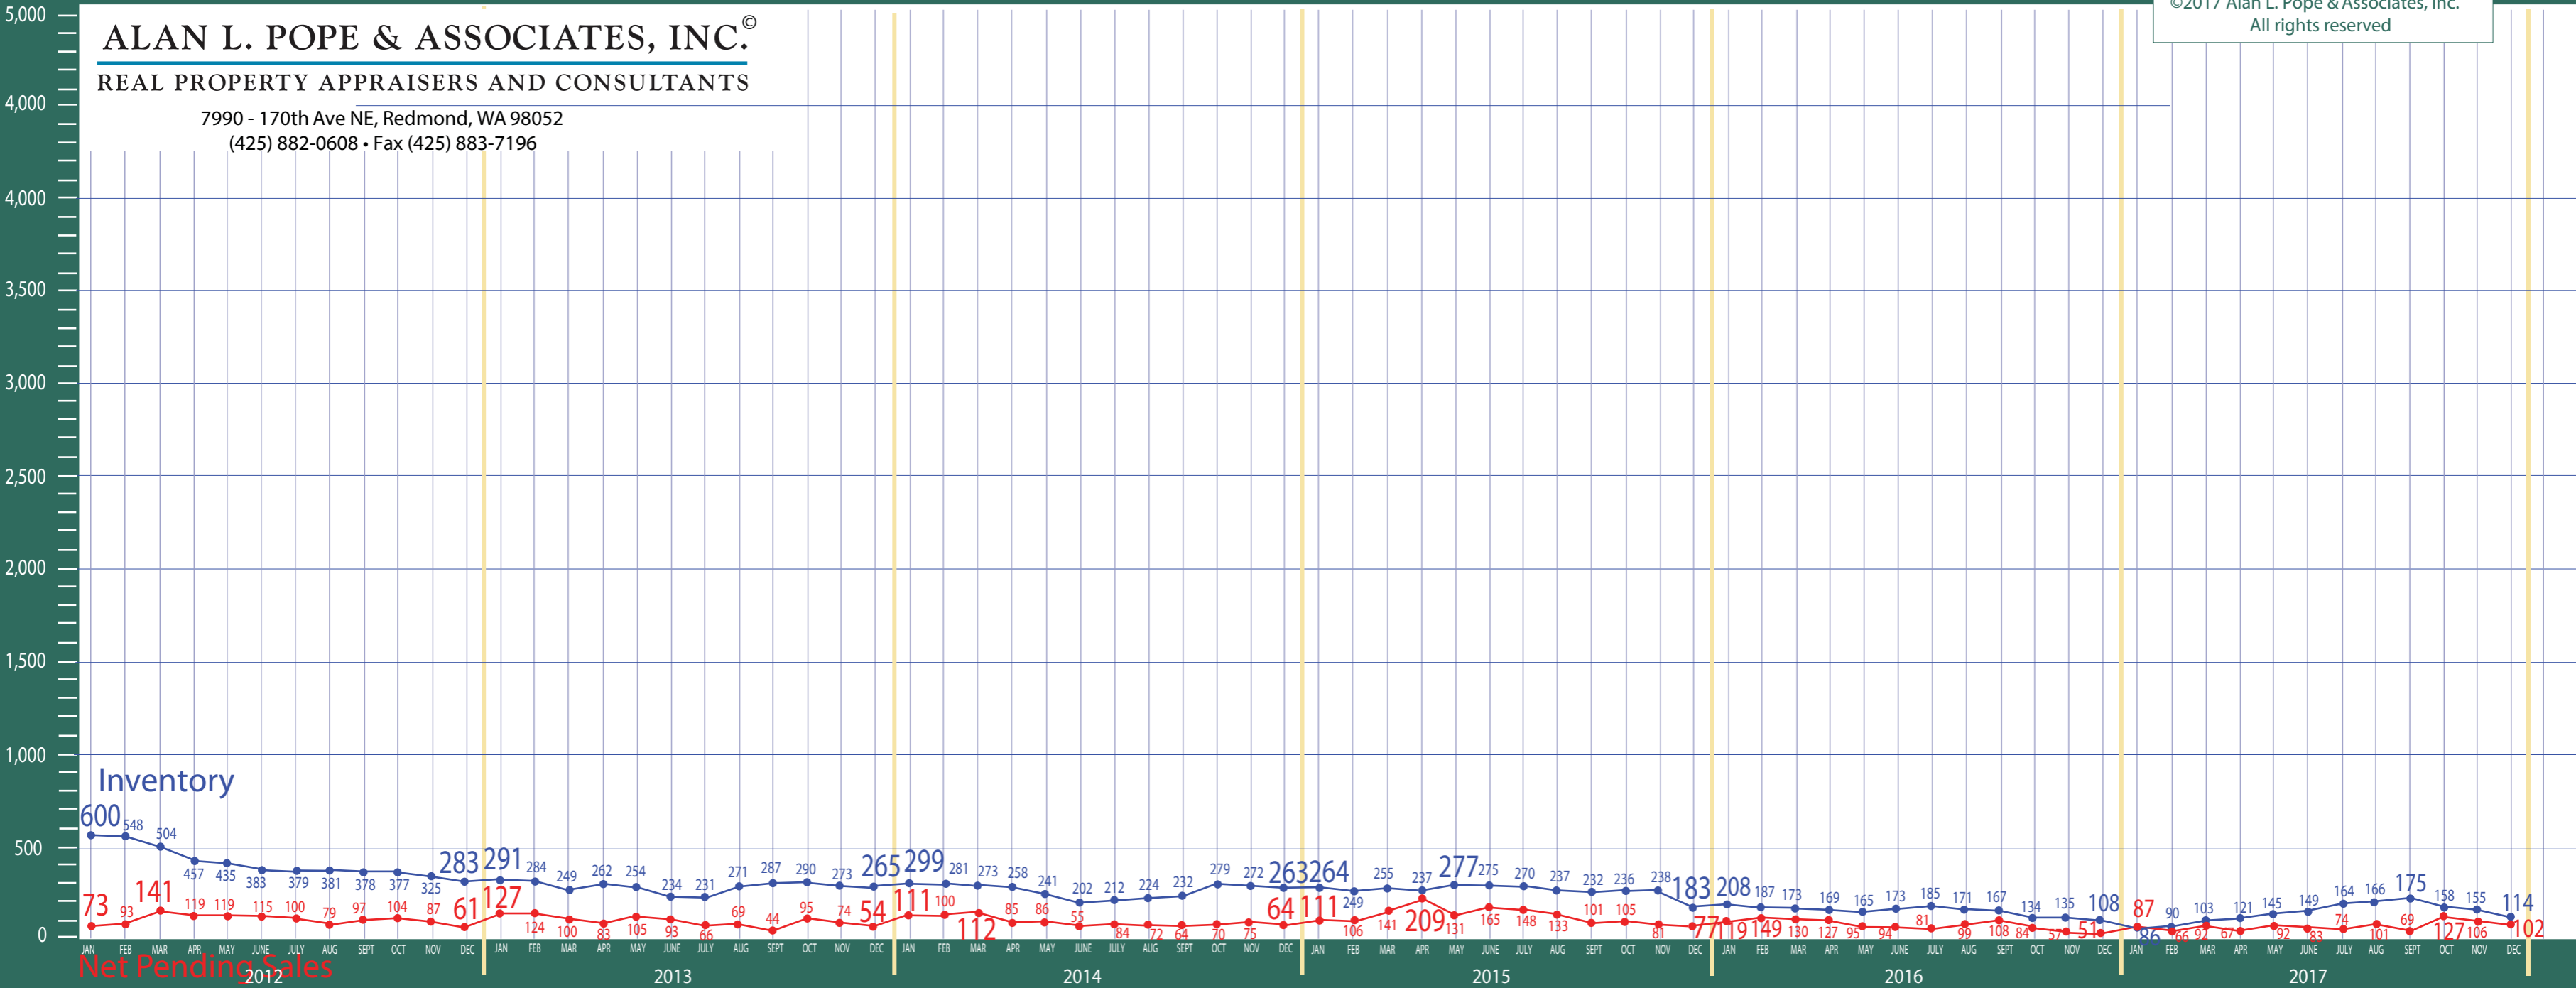

# Puget Sound Region

# New Construction - Condo Statistics

©2017 Alan L. Pope & Associates, Inc.  
All rights reserved

**ALAN L. POPE & ASSOCIATES, INC.®**

**REAL PROPERTY APPRAISERS AND CONSULTANTS**

7990 - 170th Ave NE, Redmond, WA 98052  
(425) 882-0608 • Fax (425) 883-7196