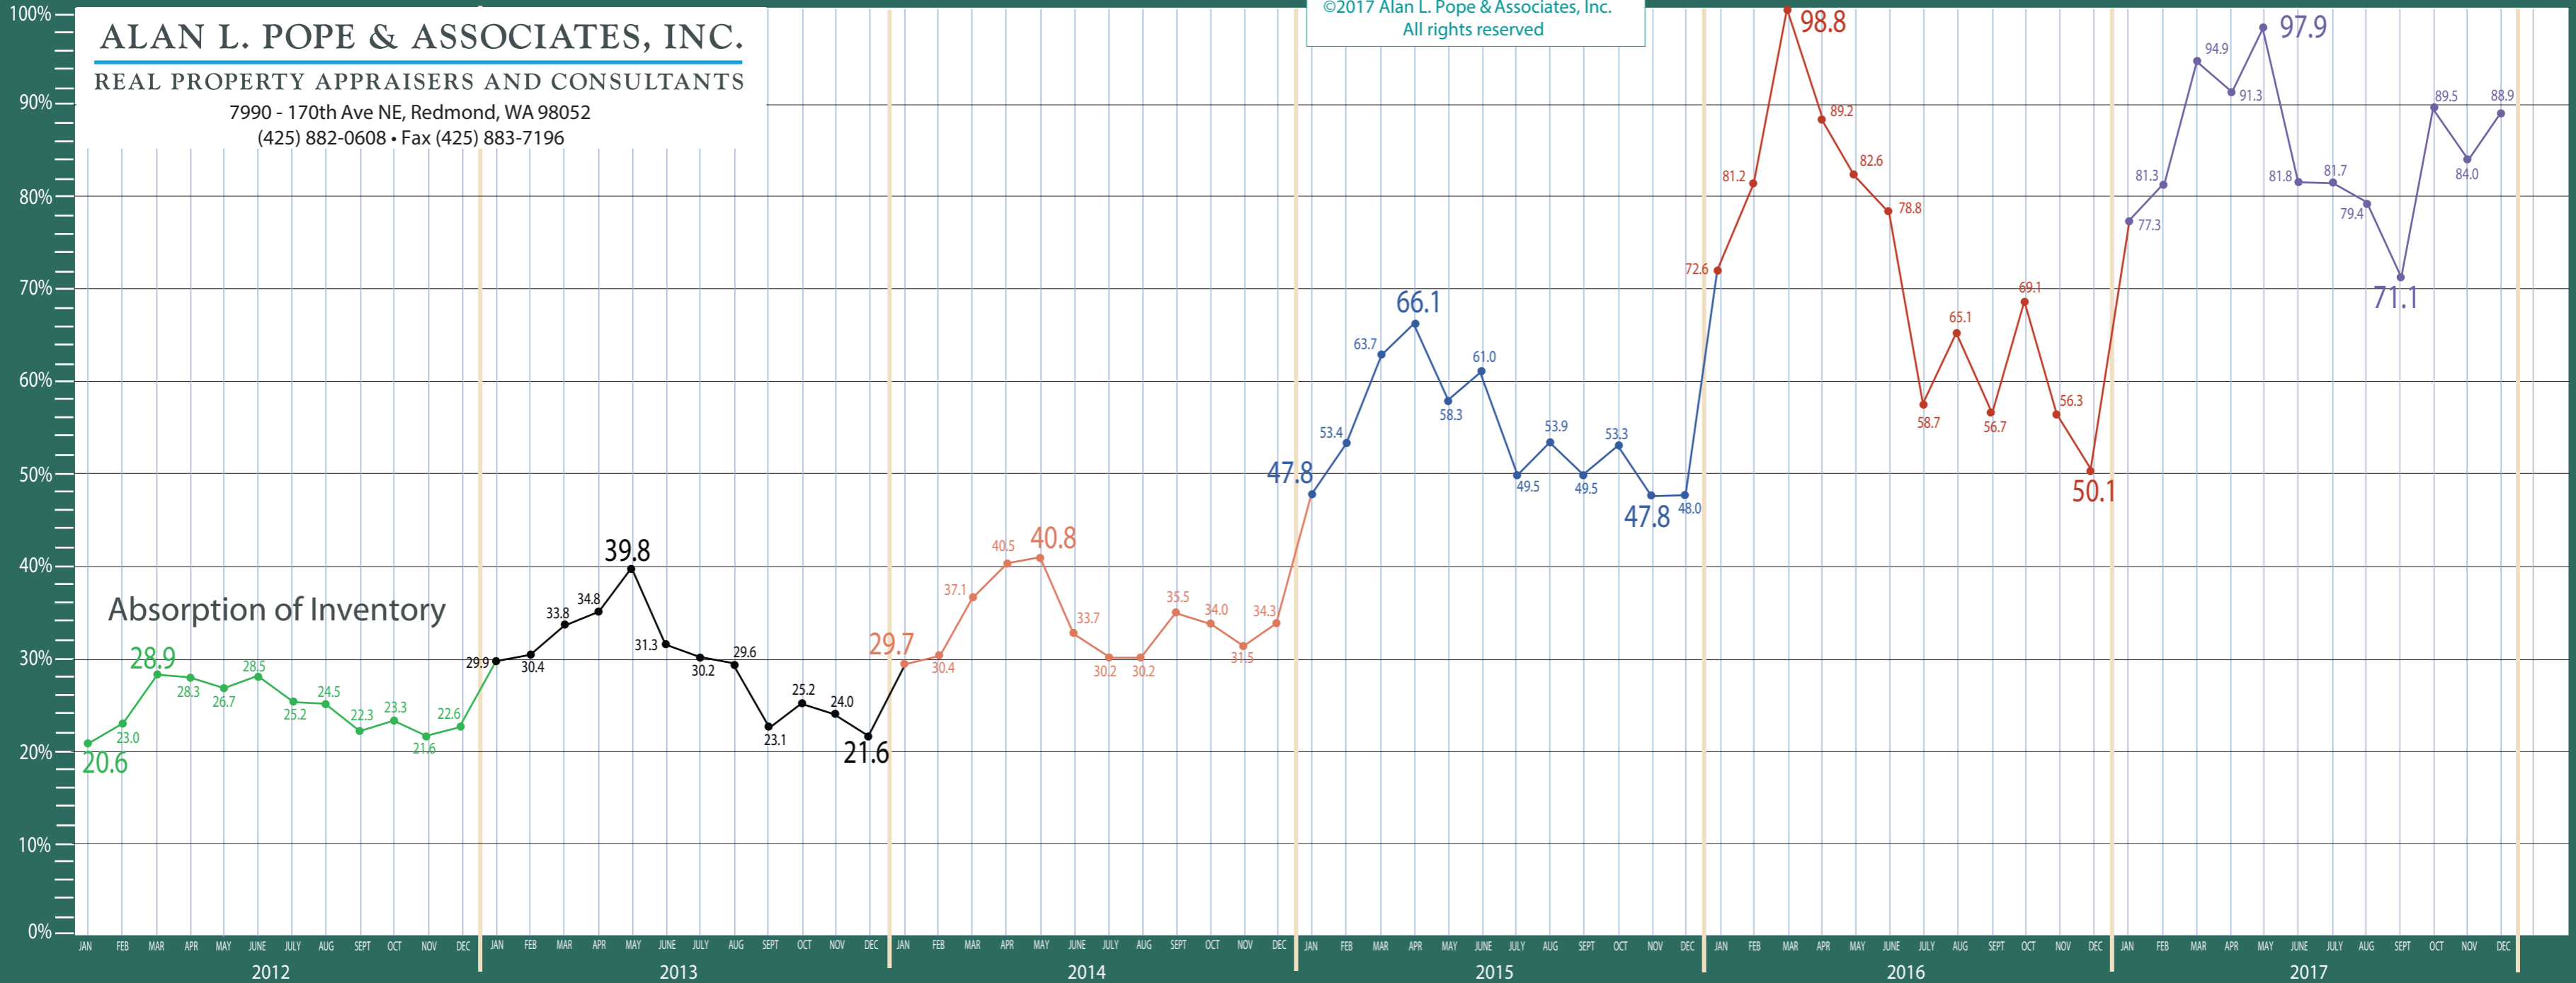

©2017 Alan L. Pope & Associates, Inc.
All rights reserved

ALAN L. POPE & ASSOCIATES, INC.

REAL PROPERTY APPRAISERS AND CONSULTANTS

7990 - 170th Ave NE, Redmond, WA 98052
(425) 882-0608 • Fax (425) 883-7196

Absorption of Inventory