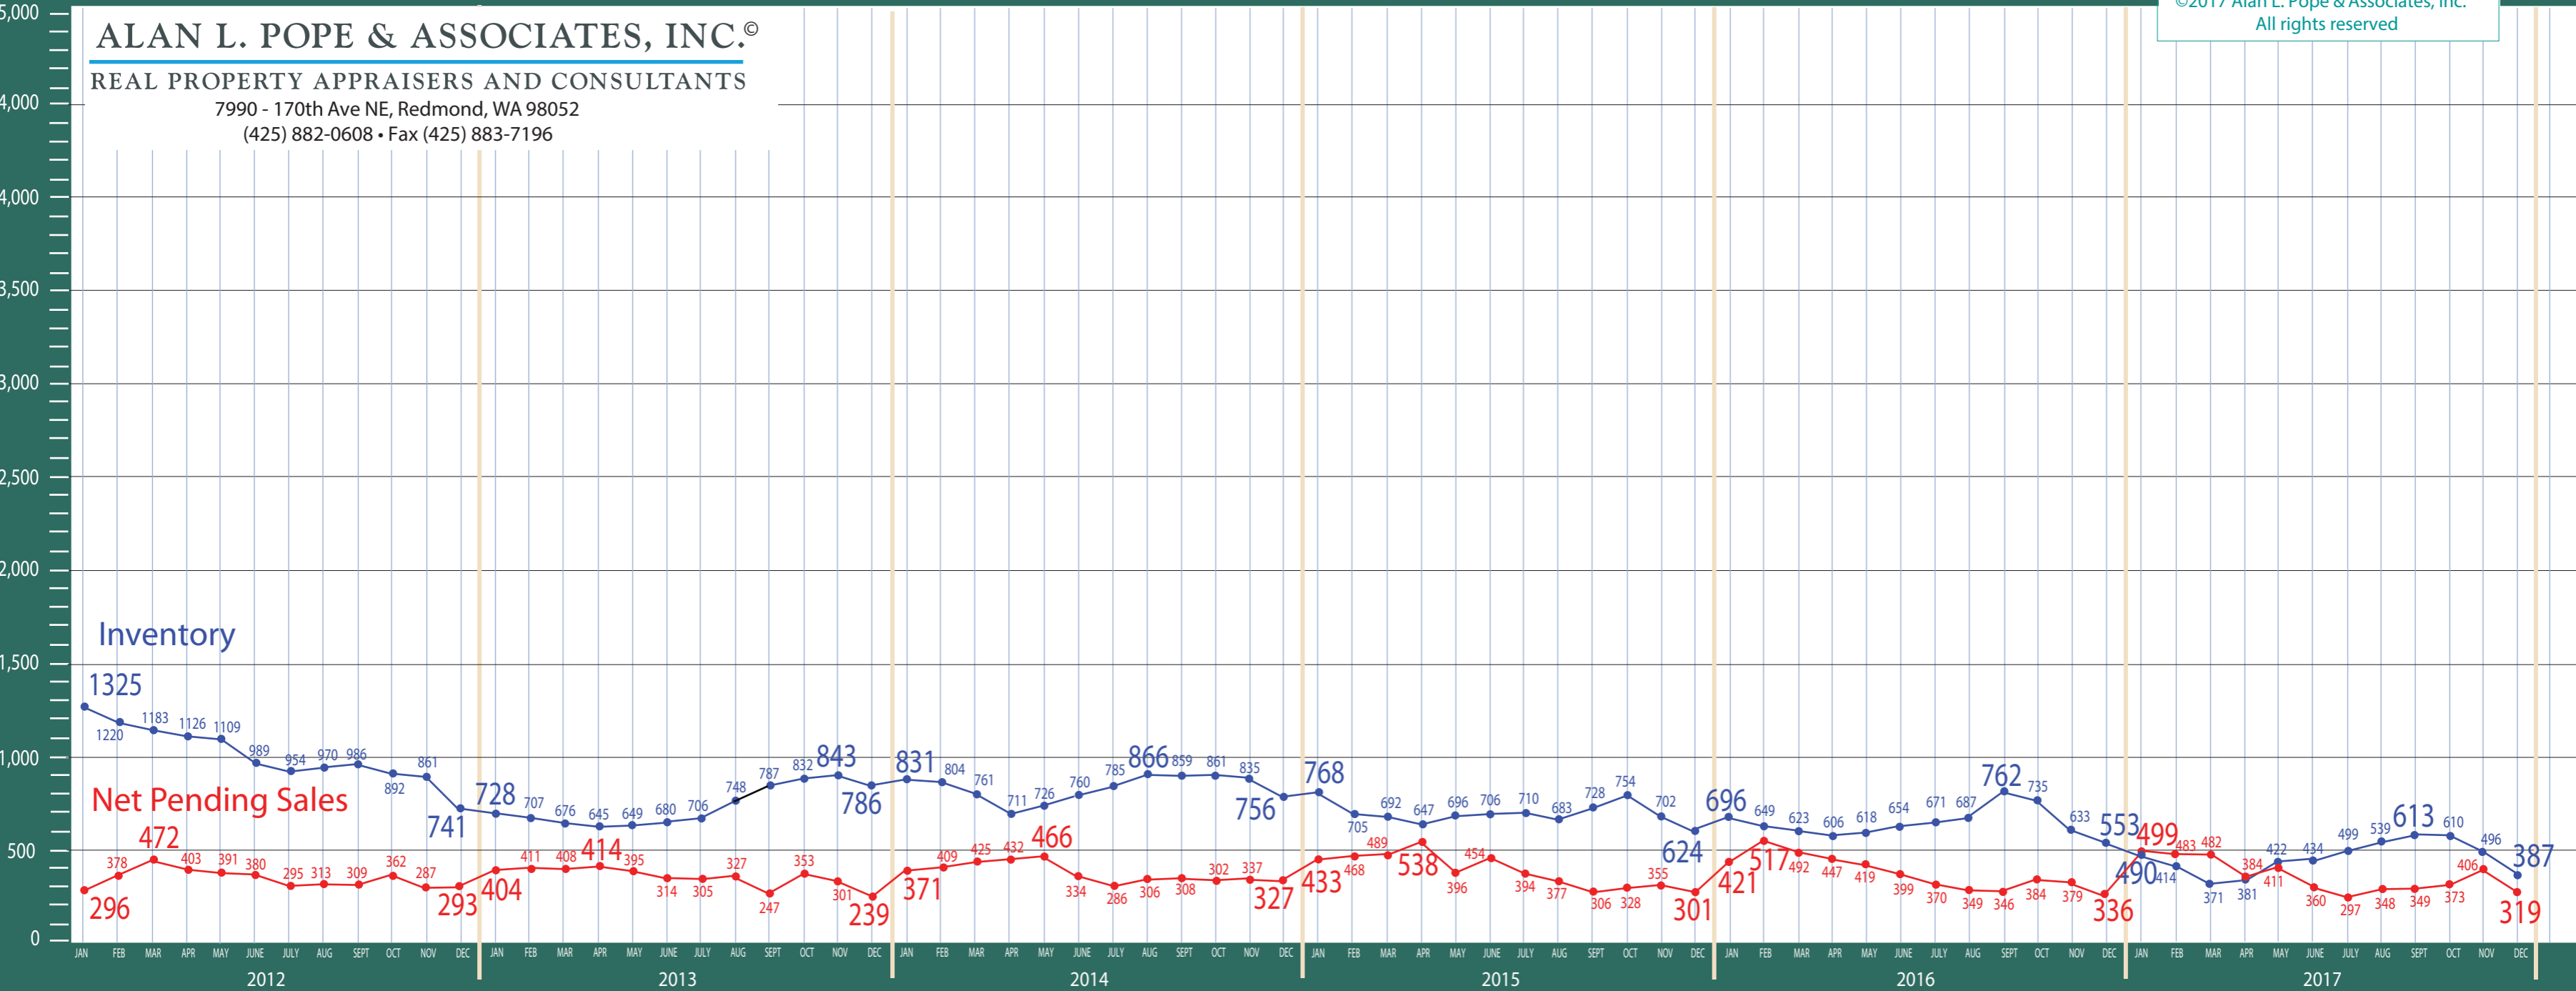

King County

New Construction - Residential & Condo Statistics

©2017 Alan L. Pope & Associates, Inc.
All rights reserved

ALAN L. POPE & ASSOCIATES, INC.®
REAL PROPERTY APPRAISERS AND CONSULTANTS
 7990 - 170th Ave NE, Redmond, WA 98052
 (425) 882-0608 • Fax (425) 883-7196

Information Provided by The Northwest Multiple Listing Service

King County

New Construction - Residential & Condo Statistics

ALAN L. POPE & ASSOCIATES, INC.®

REAL PROPERTY APPRAISERS AND CONSULTANTS

7990 - 170th Ave NE, Redmond, WA 98052