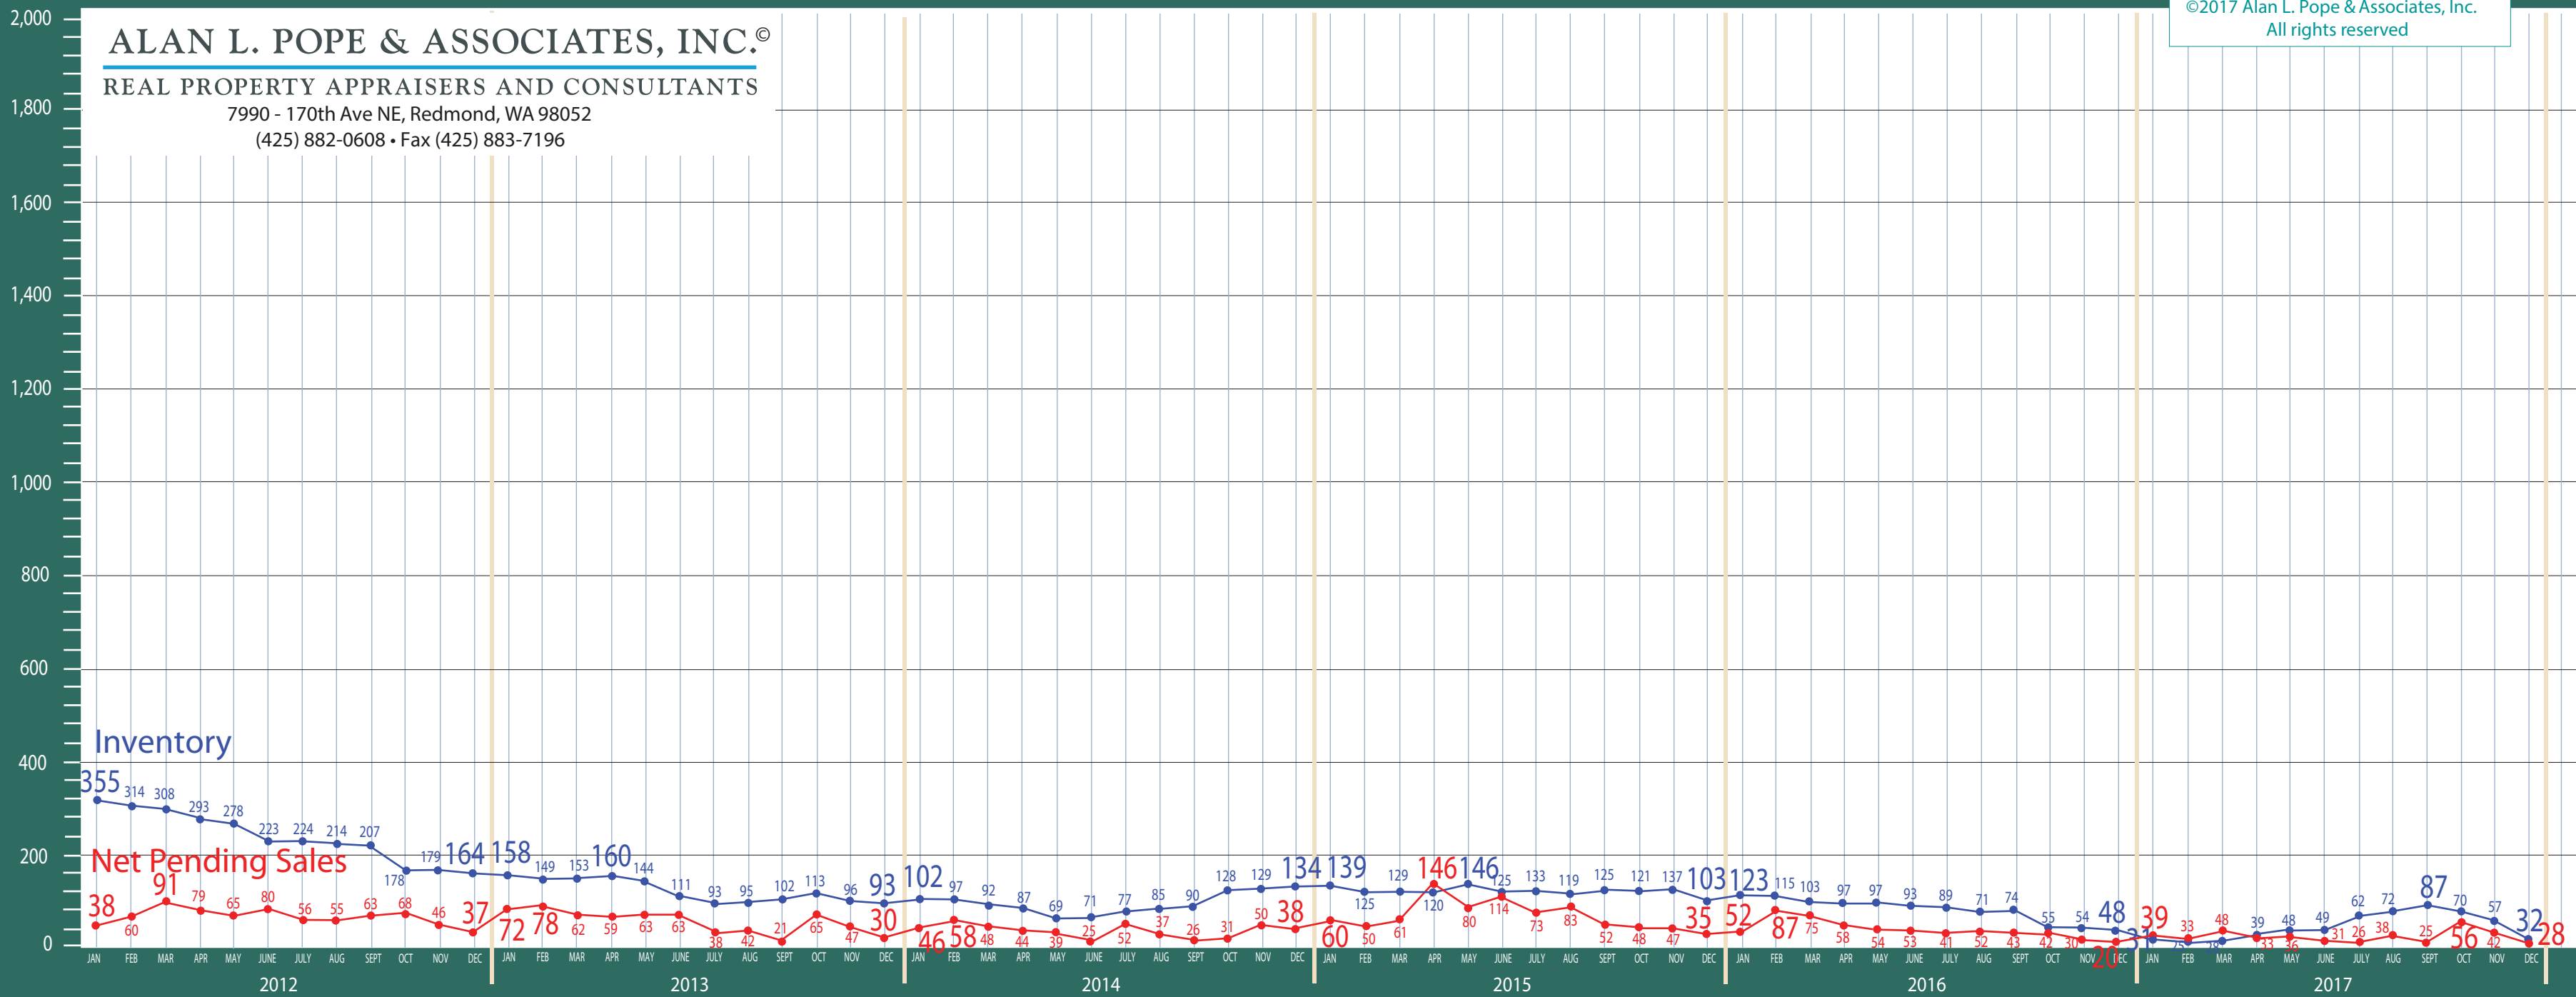

King County

New Construction - Condo Statistics

ALAN L. POPE & ASSOCIATES, INC.®

REAL PROPERTY APPRAISERS AND CONSULTANTS

7990 - 170th Ave NE, Redmond, WA 98052

(425) 882-0608 • Fax (425) 883-7196

©2017 Alan L. Pope & Associates, Inc.
All rights reserved