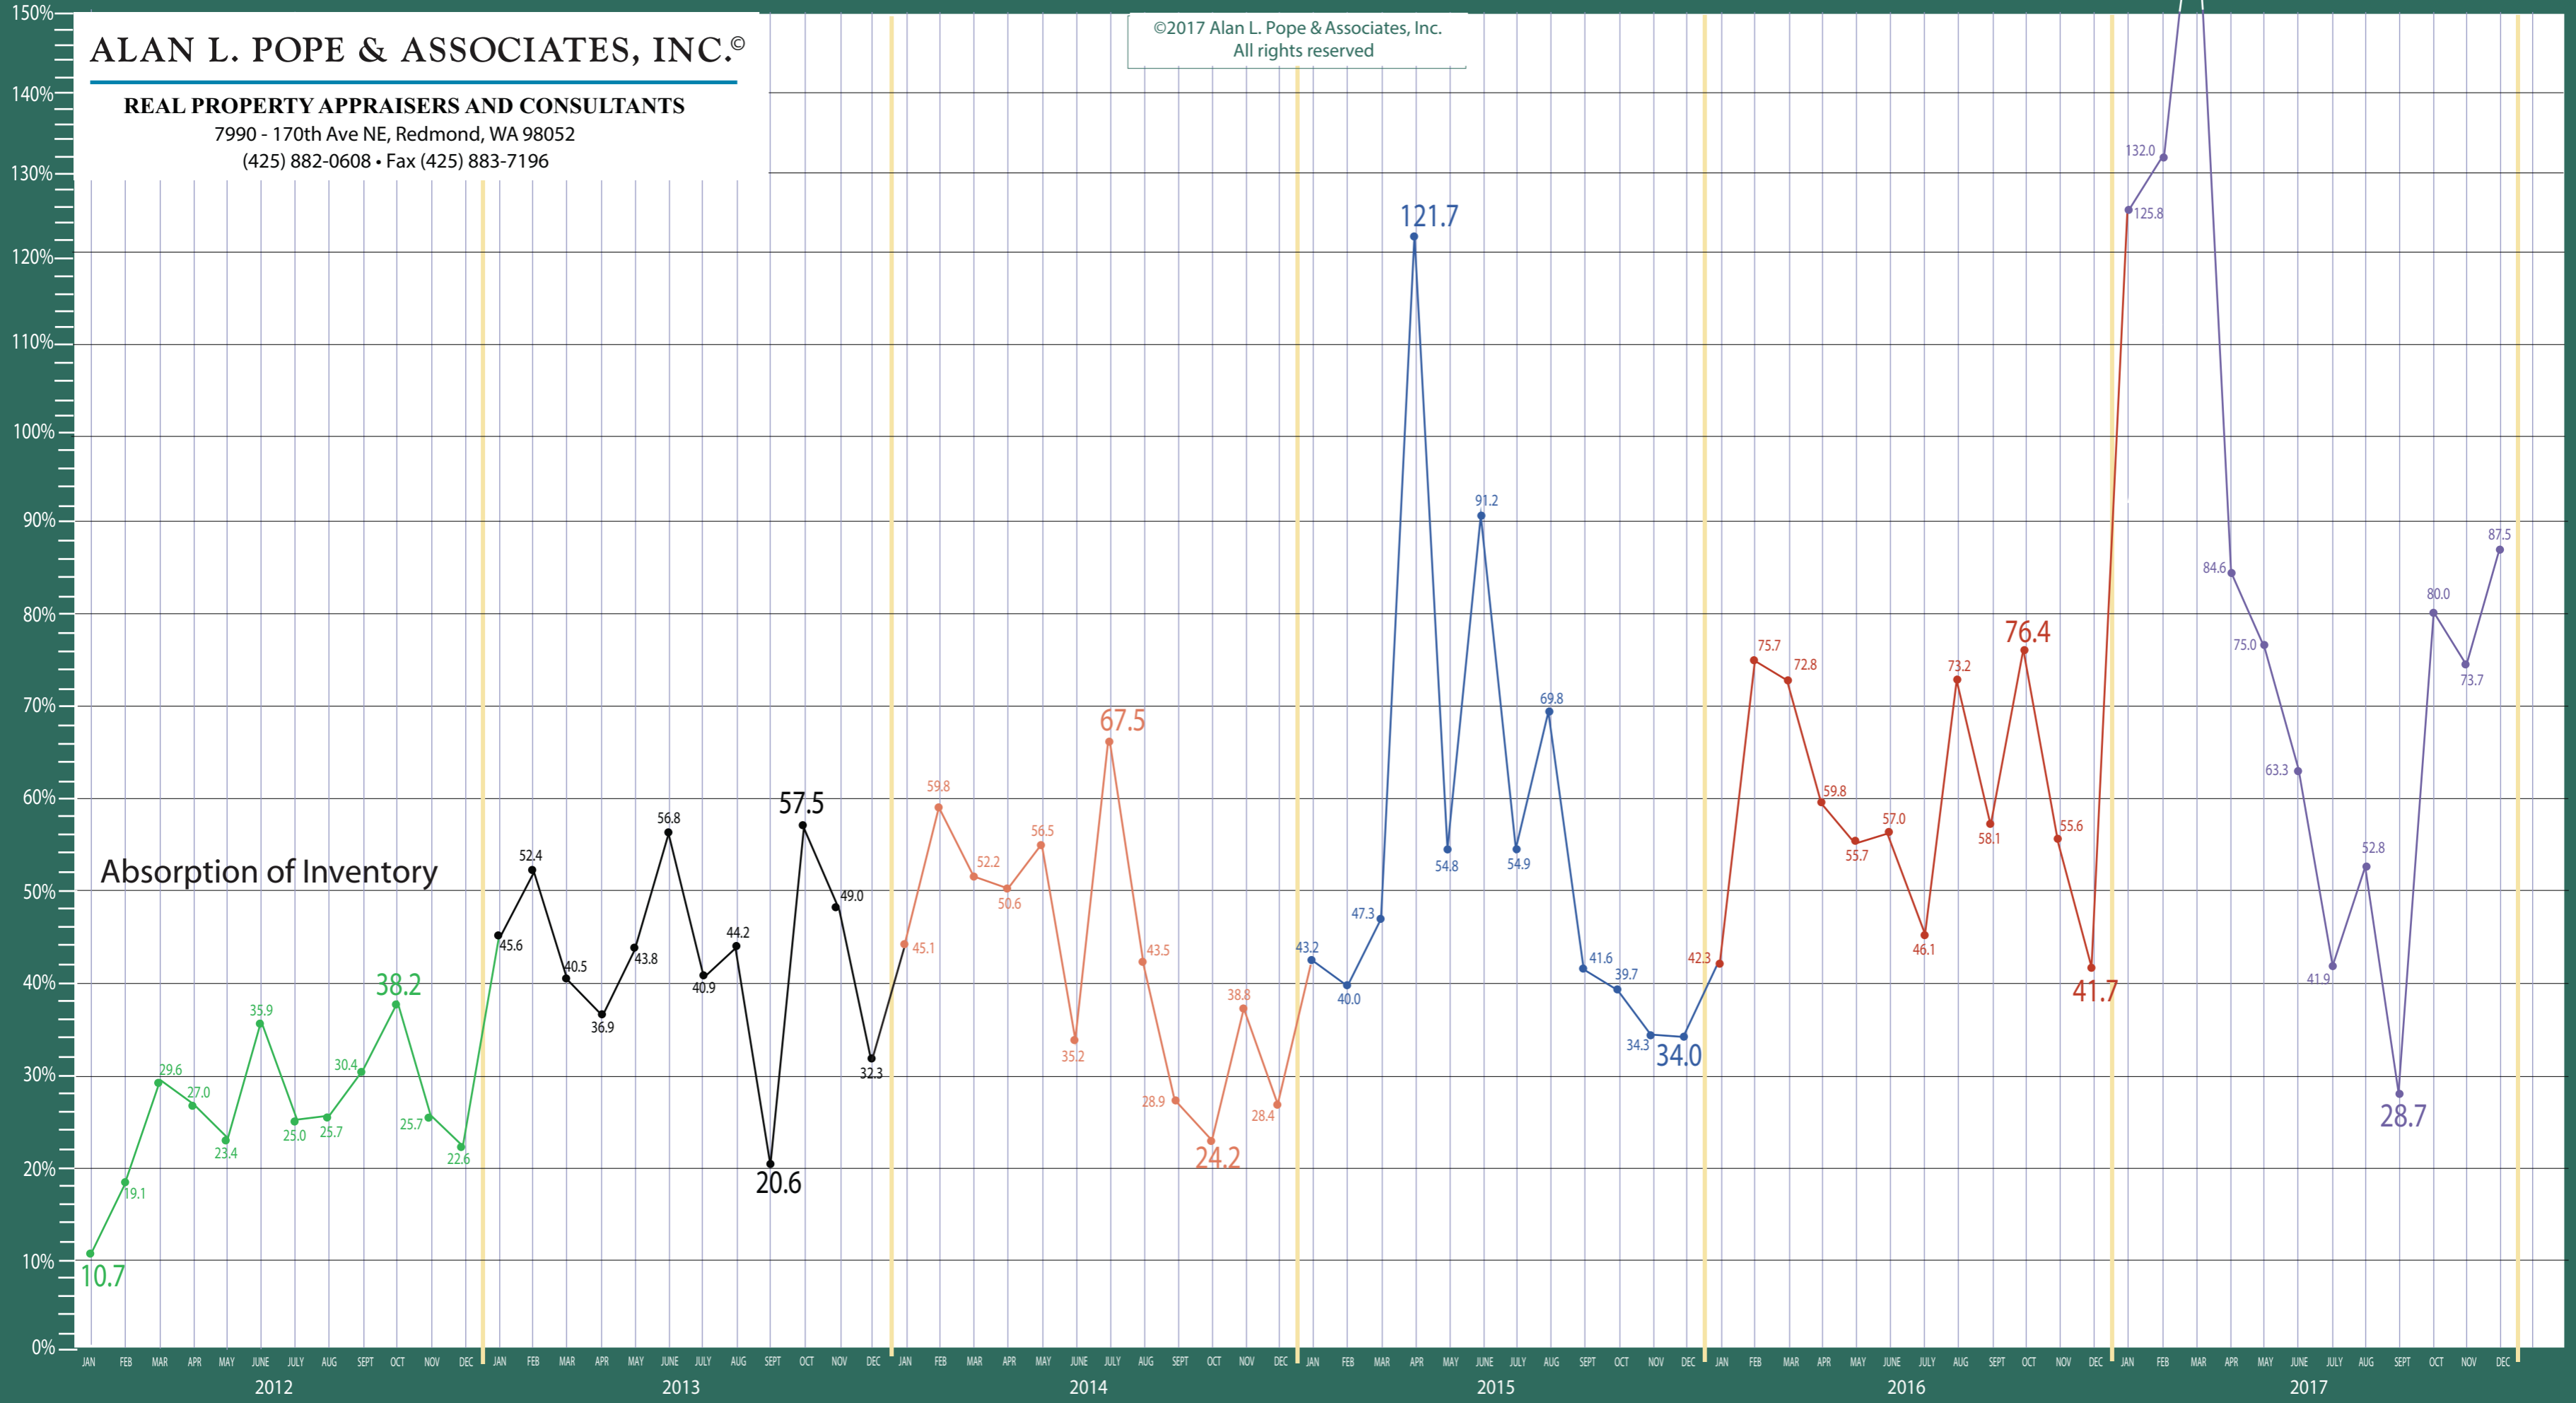

King County

New Construction - Condo Statistics

ALAN L. POPE & ASSOCIATES, INC.®

REAL PROPERTY APPRAISERS AND CONSULTANTS

7990 - 170th Ave NE, Redmond, WA 98052

(425) 882-0608 • Fax (425) 883-7196

©2017 Alan L. Pope & Associates, Inc.
All rights reserved

ALAN L. POPE & ASSOCIATES, INC.®

REAL PROPERTY APPRAISERS AND CONSULTANTS

7990 - 170th Ave NE, Redmond, WA 98052

(425) 882-0608 • Fax (425) 883-7196

©2017 Alan L. Pope & Associates, Inc.
All rights reserved

Absorption of Inventory