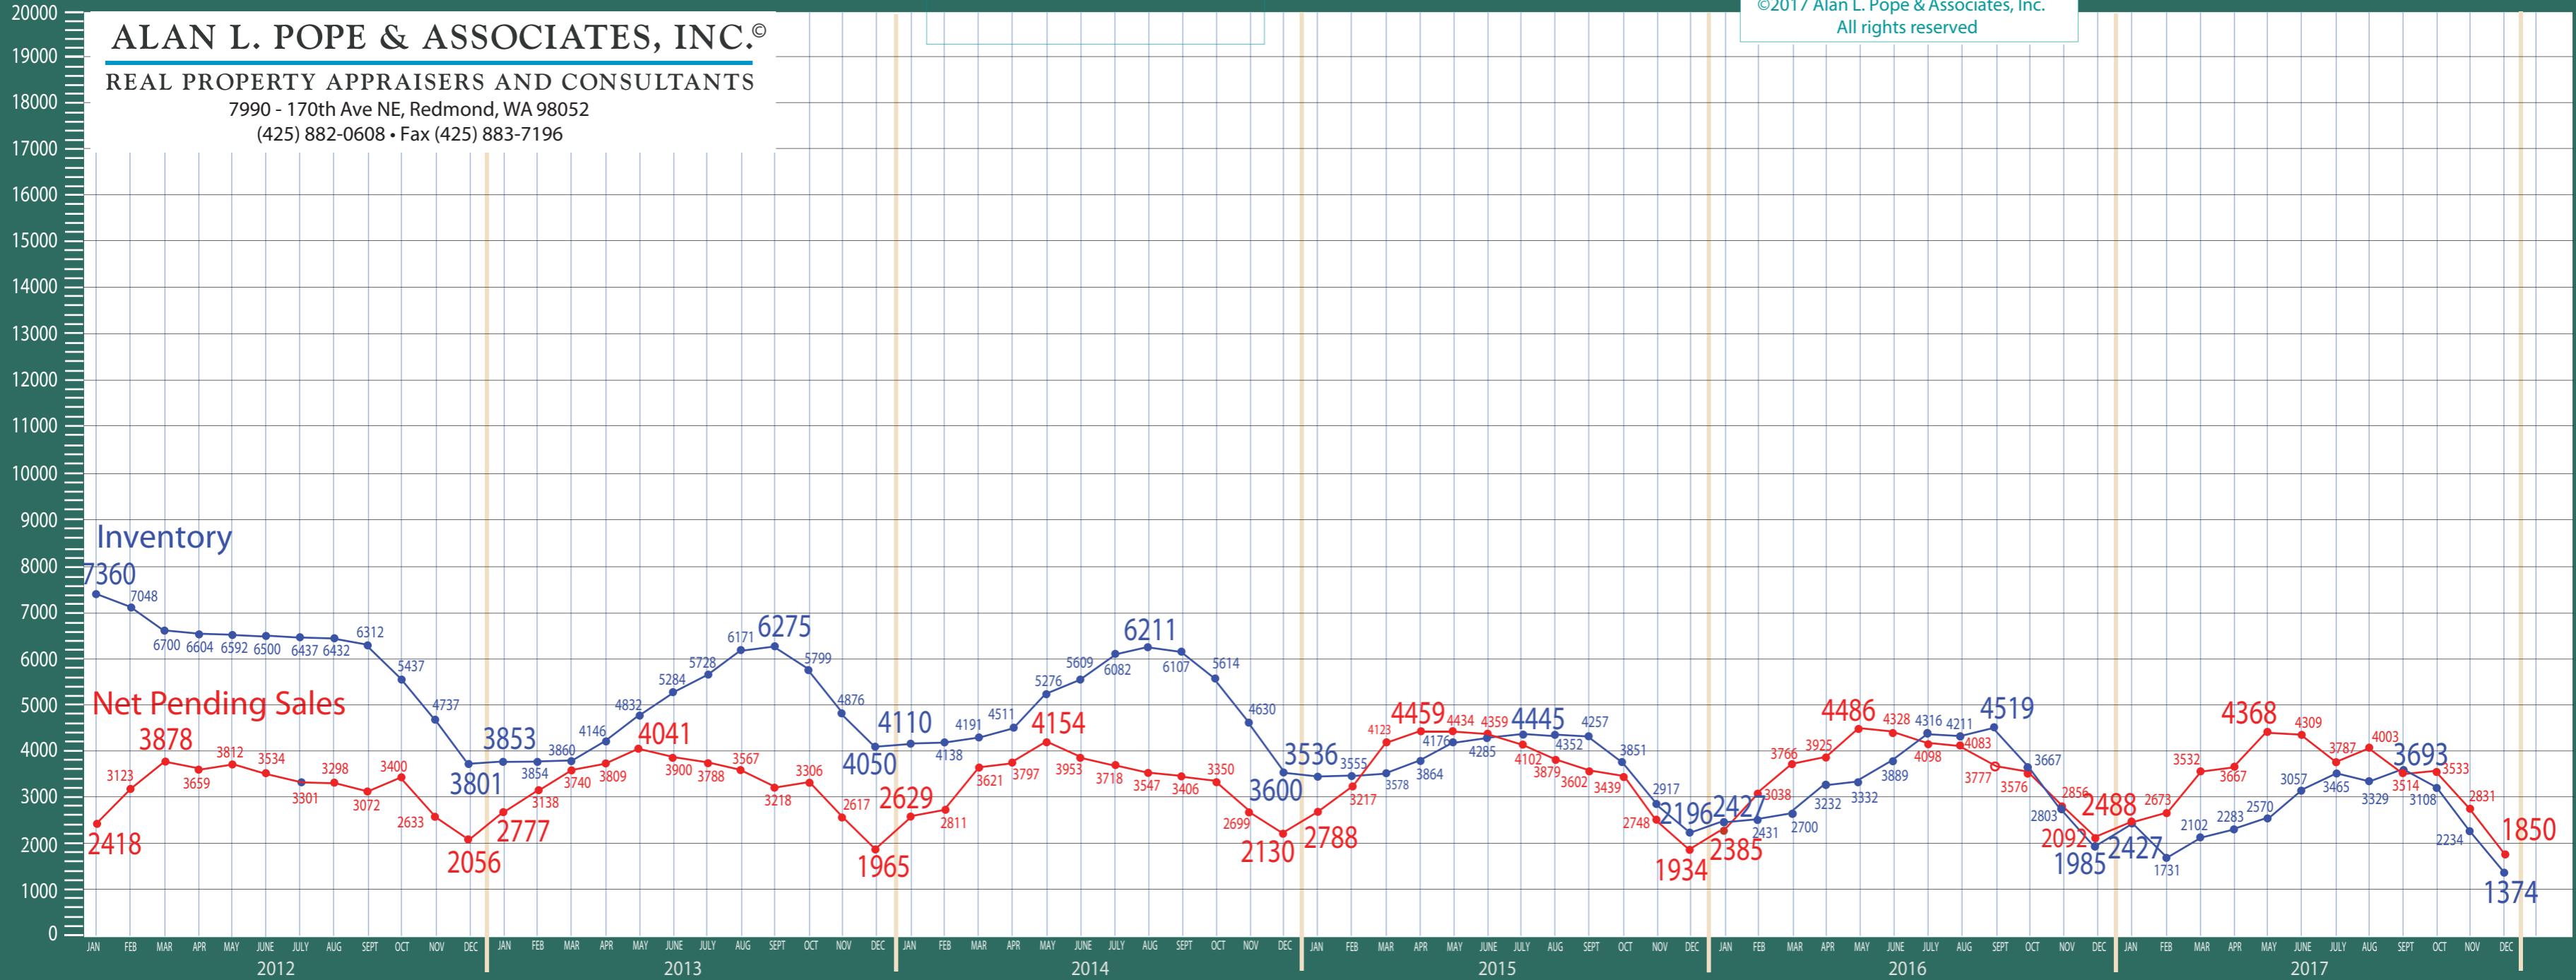

King County

Listing Residential & Condo Only

ALAN L. POPE & ASSOCIATES, INC.®

REAL PROPERTY APPRAISERS AND CONSULTANTS

7990 - 170th Ave NE, Redmond, WA 98052

(425) 882-0608 • Fax (425) 883-7196

©2017 Alan L. Pope & Associates, Inc.
All rights reserved

ALAN L. POPE & ASSOCIATES, INC.®

REAL PROPERTY APPRAISERS AND CONSULTANTS

7990 - 170th Ave NE, Redmond, WA 98052

(425) 882-0608 • Fax (425) 883-7196

©2017 Alan L. Pope & Associates, Inc.
All rights reserved