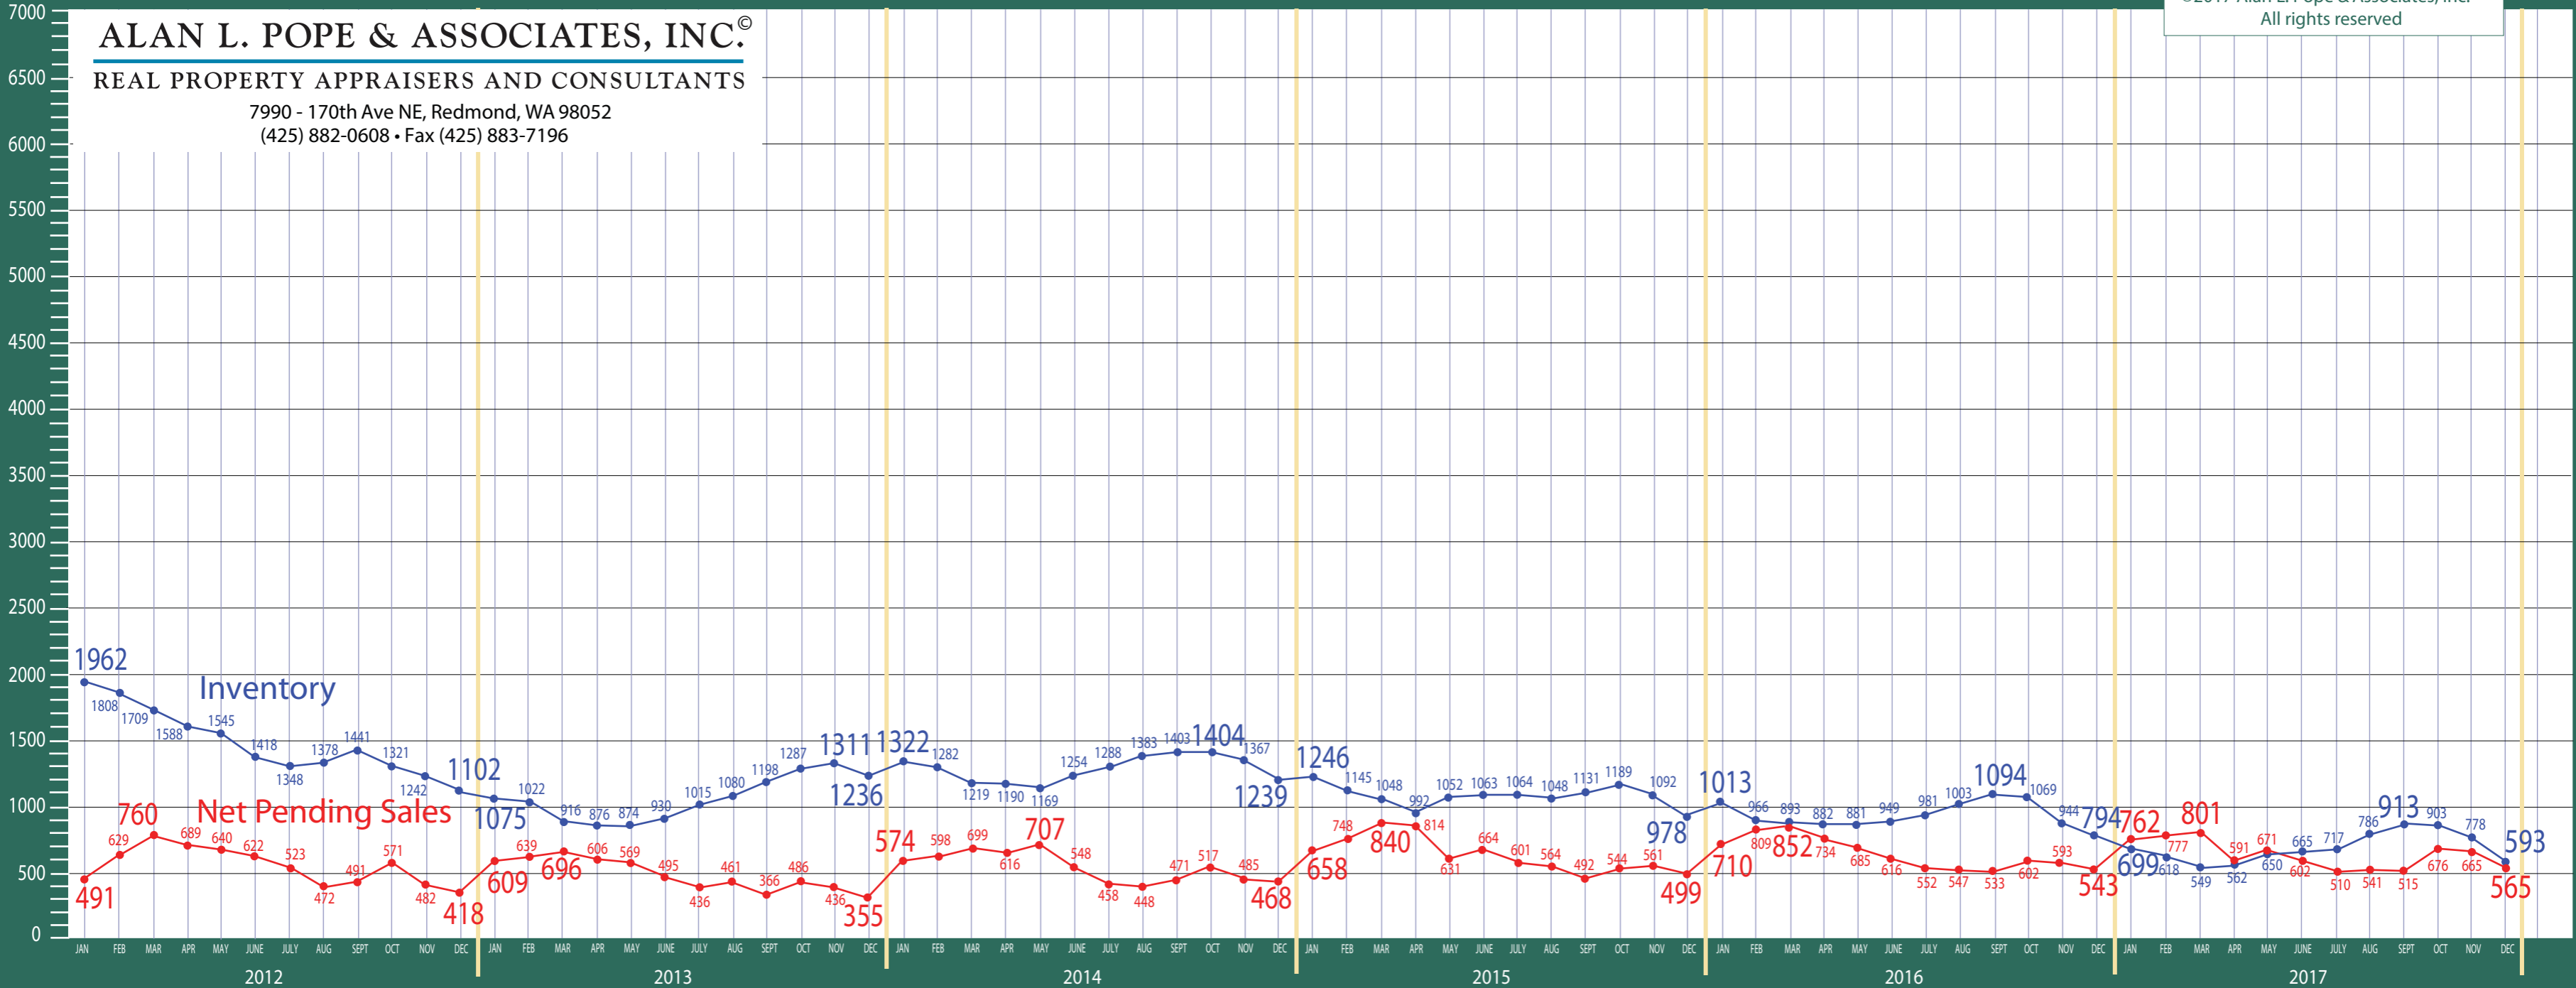

King & Snohomish County

New Construction - Residential & Condo Statistics

©2017 Alan L. Pope & Associates, Inc.
All rights reserved

ALAN L. POPE & ASSOCIATES, INC.®

REAL PROPERTY APPRAISERS AND CONSULTANTS

7990 - 170th Ave NE, Redmond, WA 98052
(425) 882-0608 • Fax (425) 883-7196

King & Snohomish County

New Construction - Residential & Condo Statistics

ALAN L. POPE & ASSOCIATES, INC.®

REAL PROPERTY APPRAISERS AND CONSULTANTS