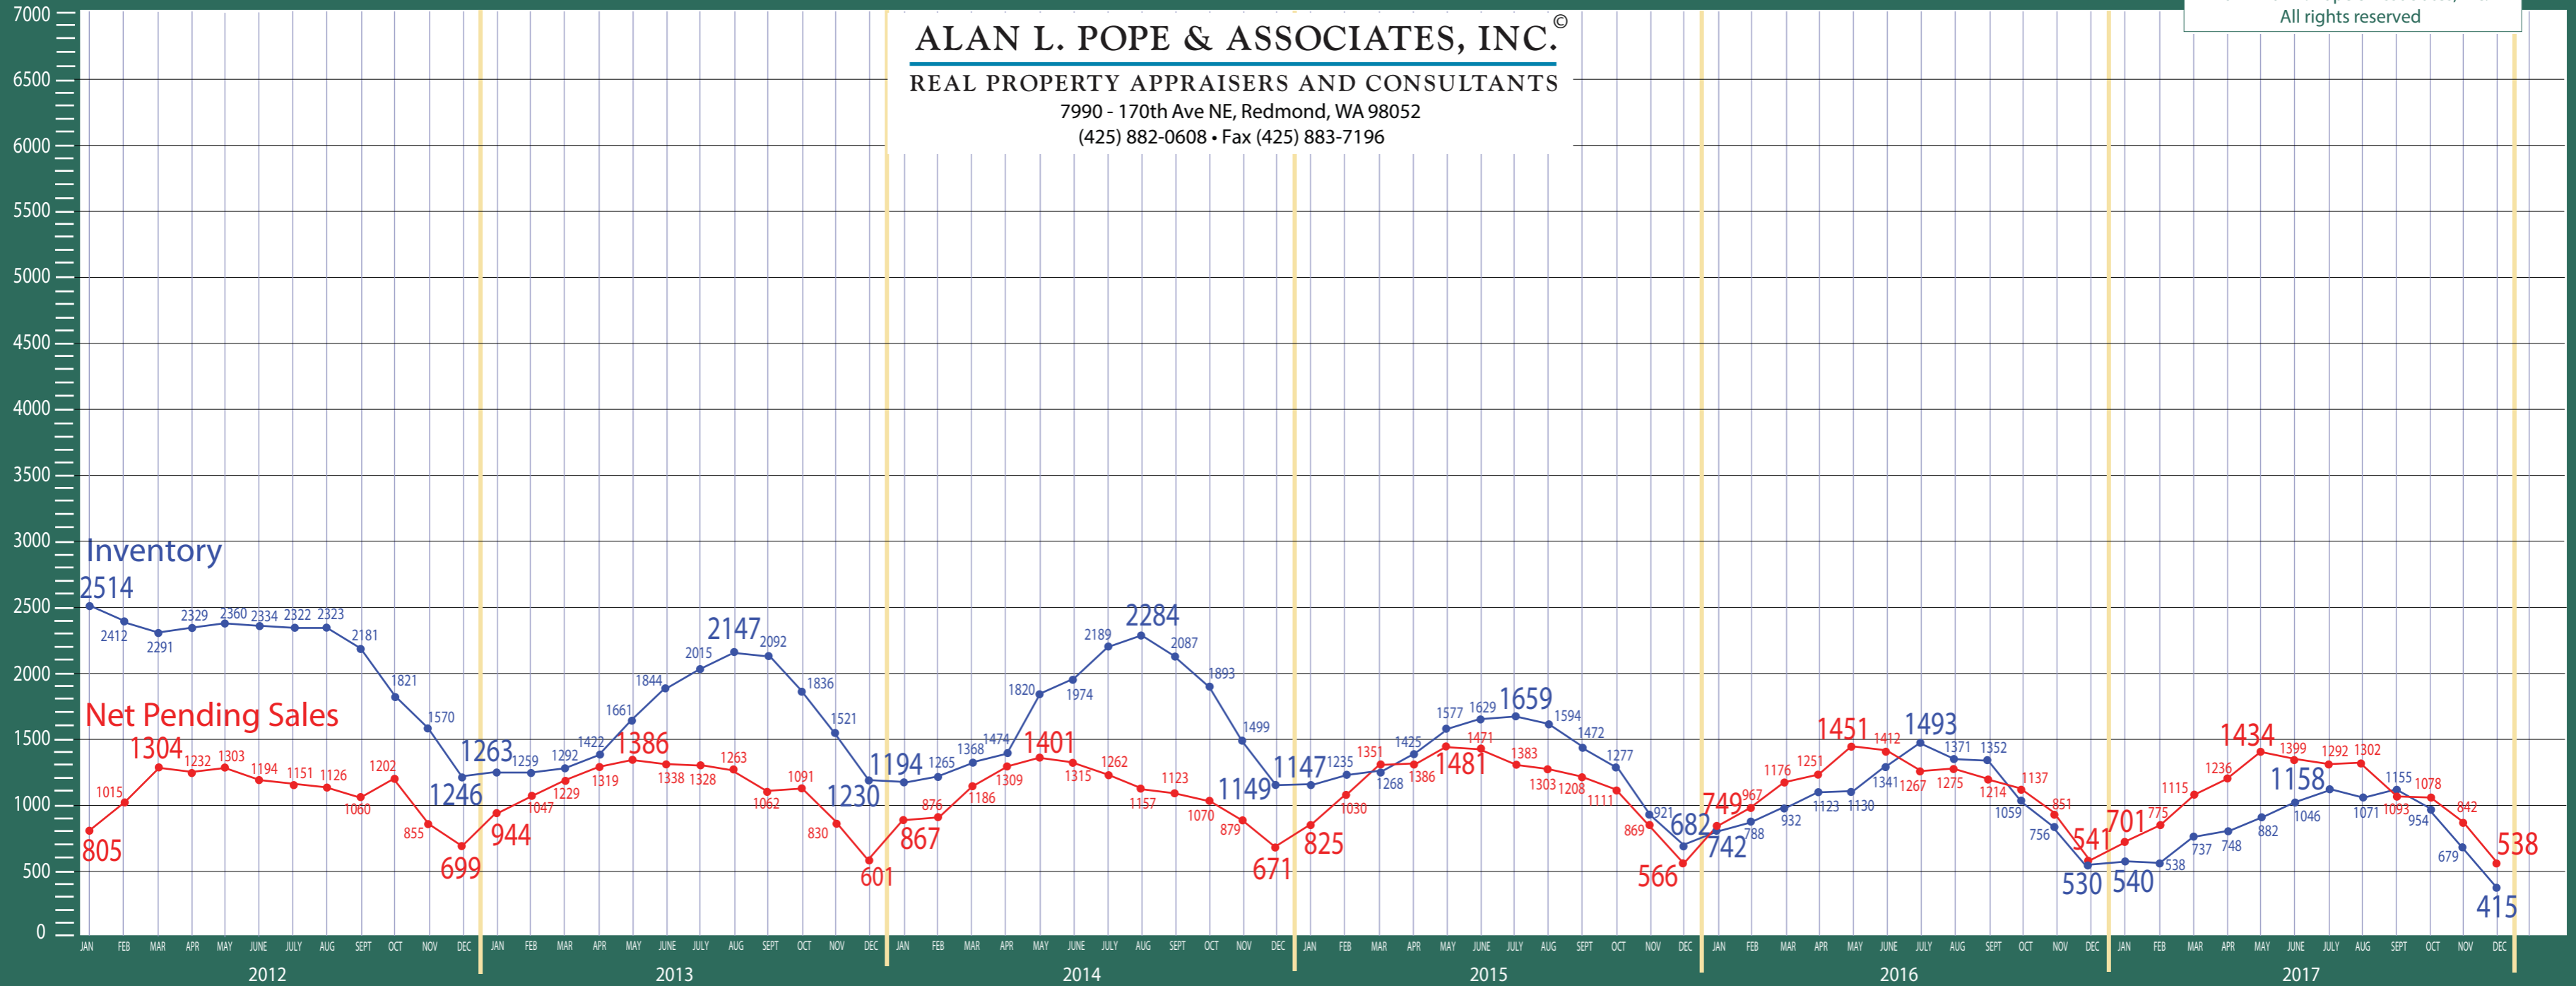

500-600 Eastside/Mercer Island

Listing Residential & Condo Only

©2017 Alan L. Pope & Associates, Inc.
All rights reserved

ALAN L. POPE & ASSOCIATES, INC.®
REAL PROPERTY APPRAISERS AND CONSULTANTS
 7990 - 170th Ave NE, Redmond, WA 98052
 (425) 882-0608 • Fax (425) 883-7196

Absorption of Inventory