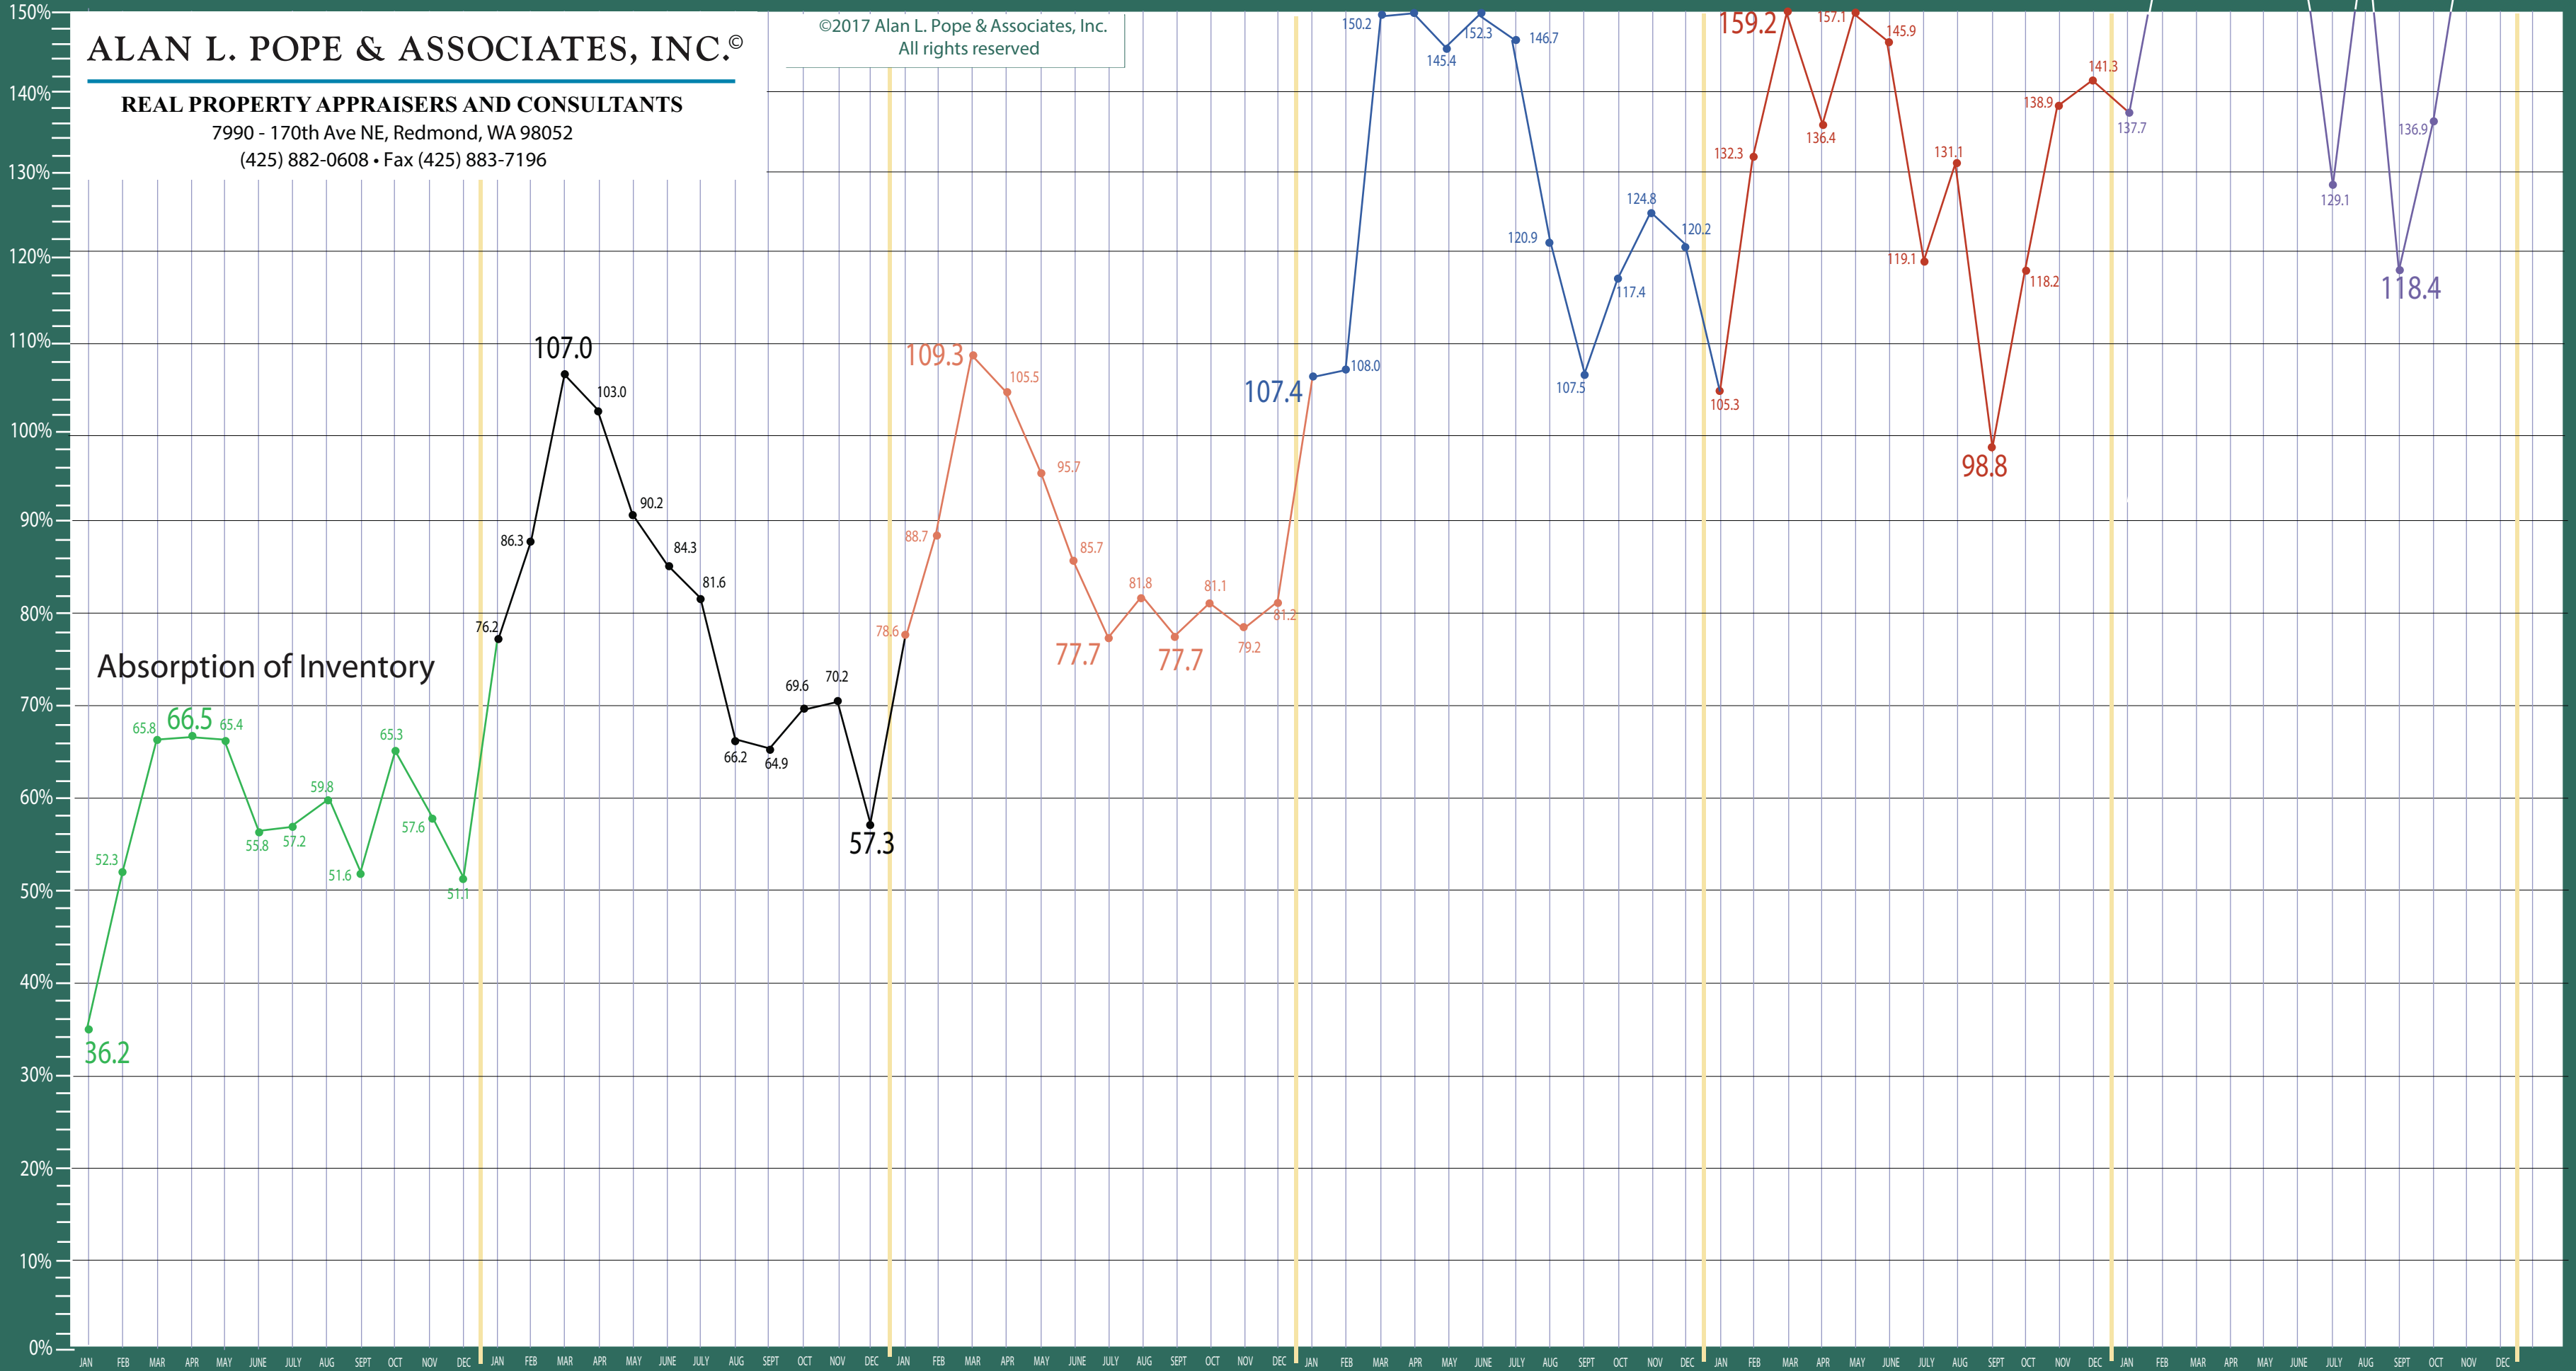

390/700-720 Central/North Seattle

Listing Residential & Condo Only

©2017 Alan L. Pope & Associates, Inc.
All rights reserved

ALAN L. POPE & ASSOCIATES, INC.®

REAL PROPERTY APPRAISERS AND CONSULTANTS

7990 - 170th Ave NE, Redmond, WA 98052
(425) 882-0608 • Fax (425) 883-7196

ALAN L. POPE & ASSOCIATES, INC.®

REAL PROPERTY APPRAISERS AND CONSULTANTS

7990 - 170th Ave NE, Redmond, WA 98052

(425) 882-0608 • Fax (425) 883-7196

©2017 Alan L. Pope & Associates, Inc.
All rights reserved