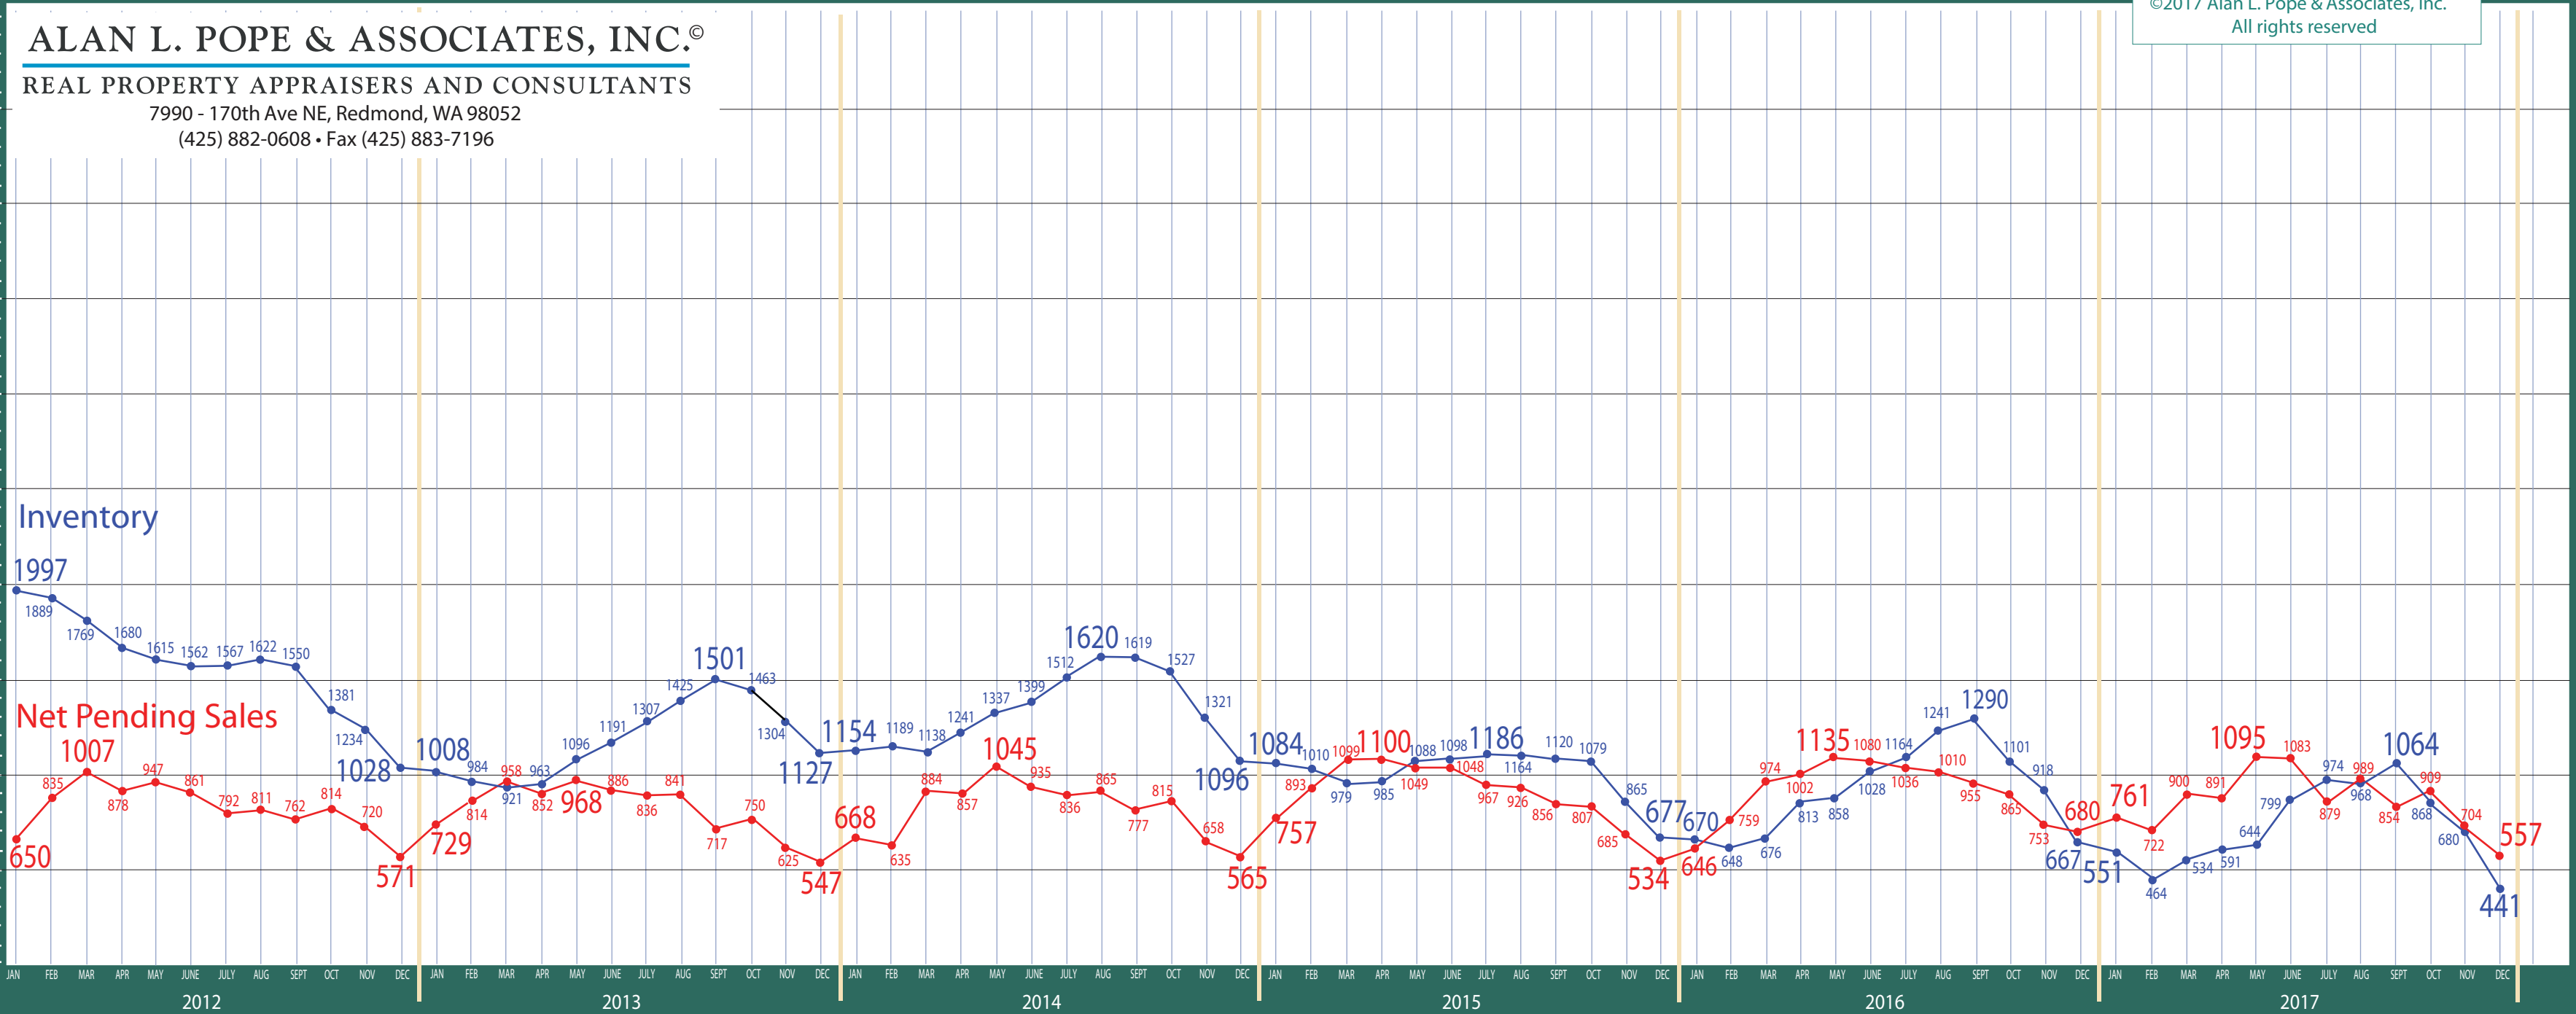

300-380 Auburn, Kent, Renton, South Seattle

Listing Residential & Condo Only

ALAN L. POPE & ASSOCIATES, INC.®

REAL PROPERTY APPRAISERS AND CONSULTANTS

7990 - 170th Ave NE, Redmond, WA 98052
(425) 882-0608 • Fax (425) 883-7196

©2017 Alan L. Pope & Associates, Inc.
All rights reserved

Inventory

Net Pending Sales