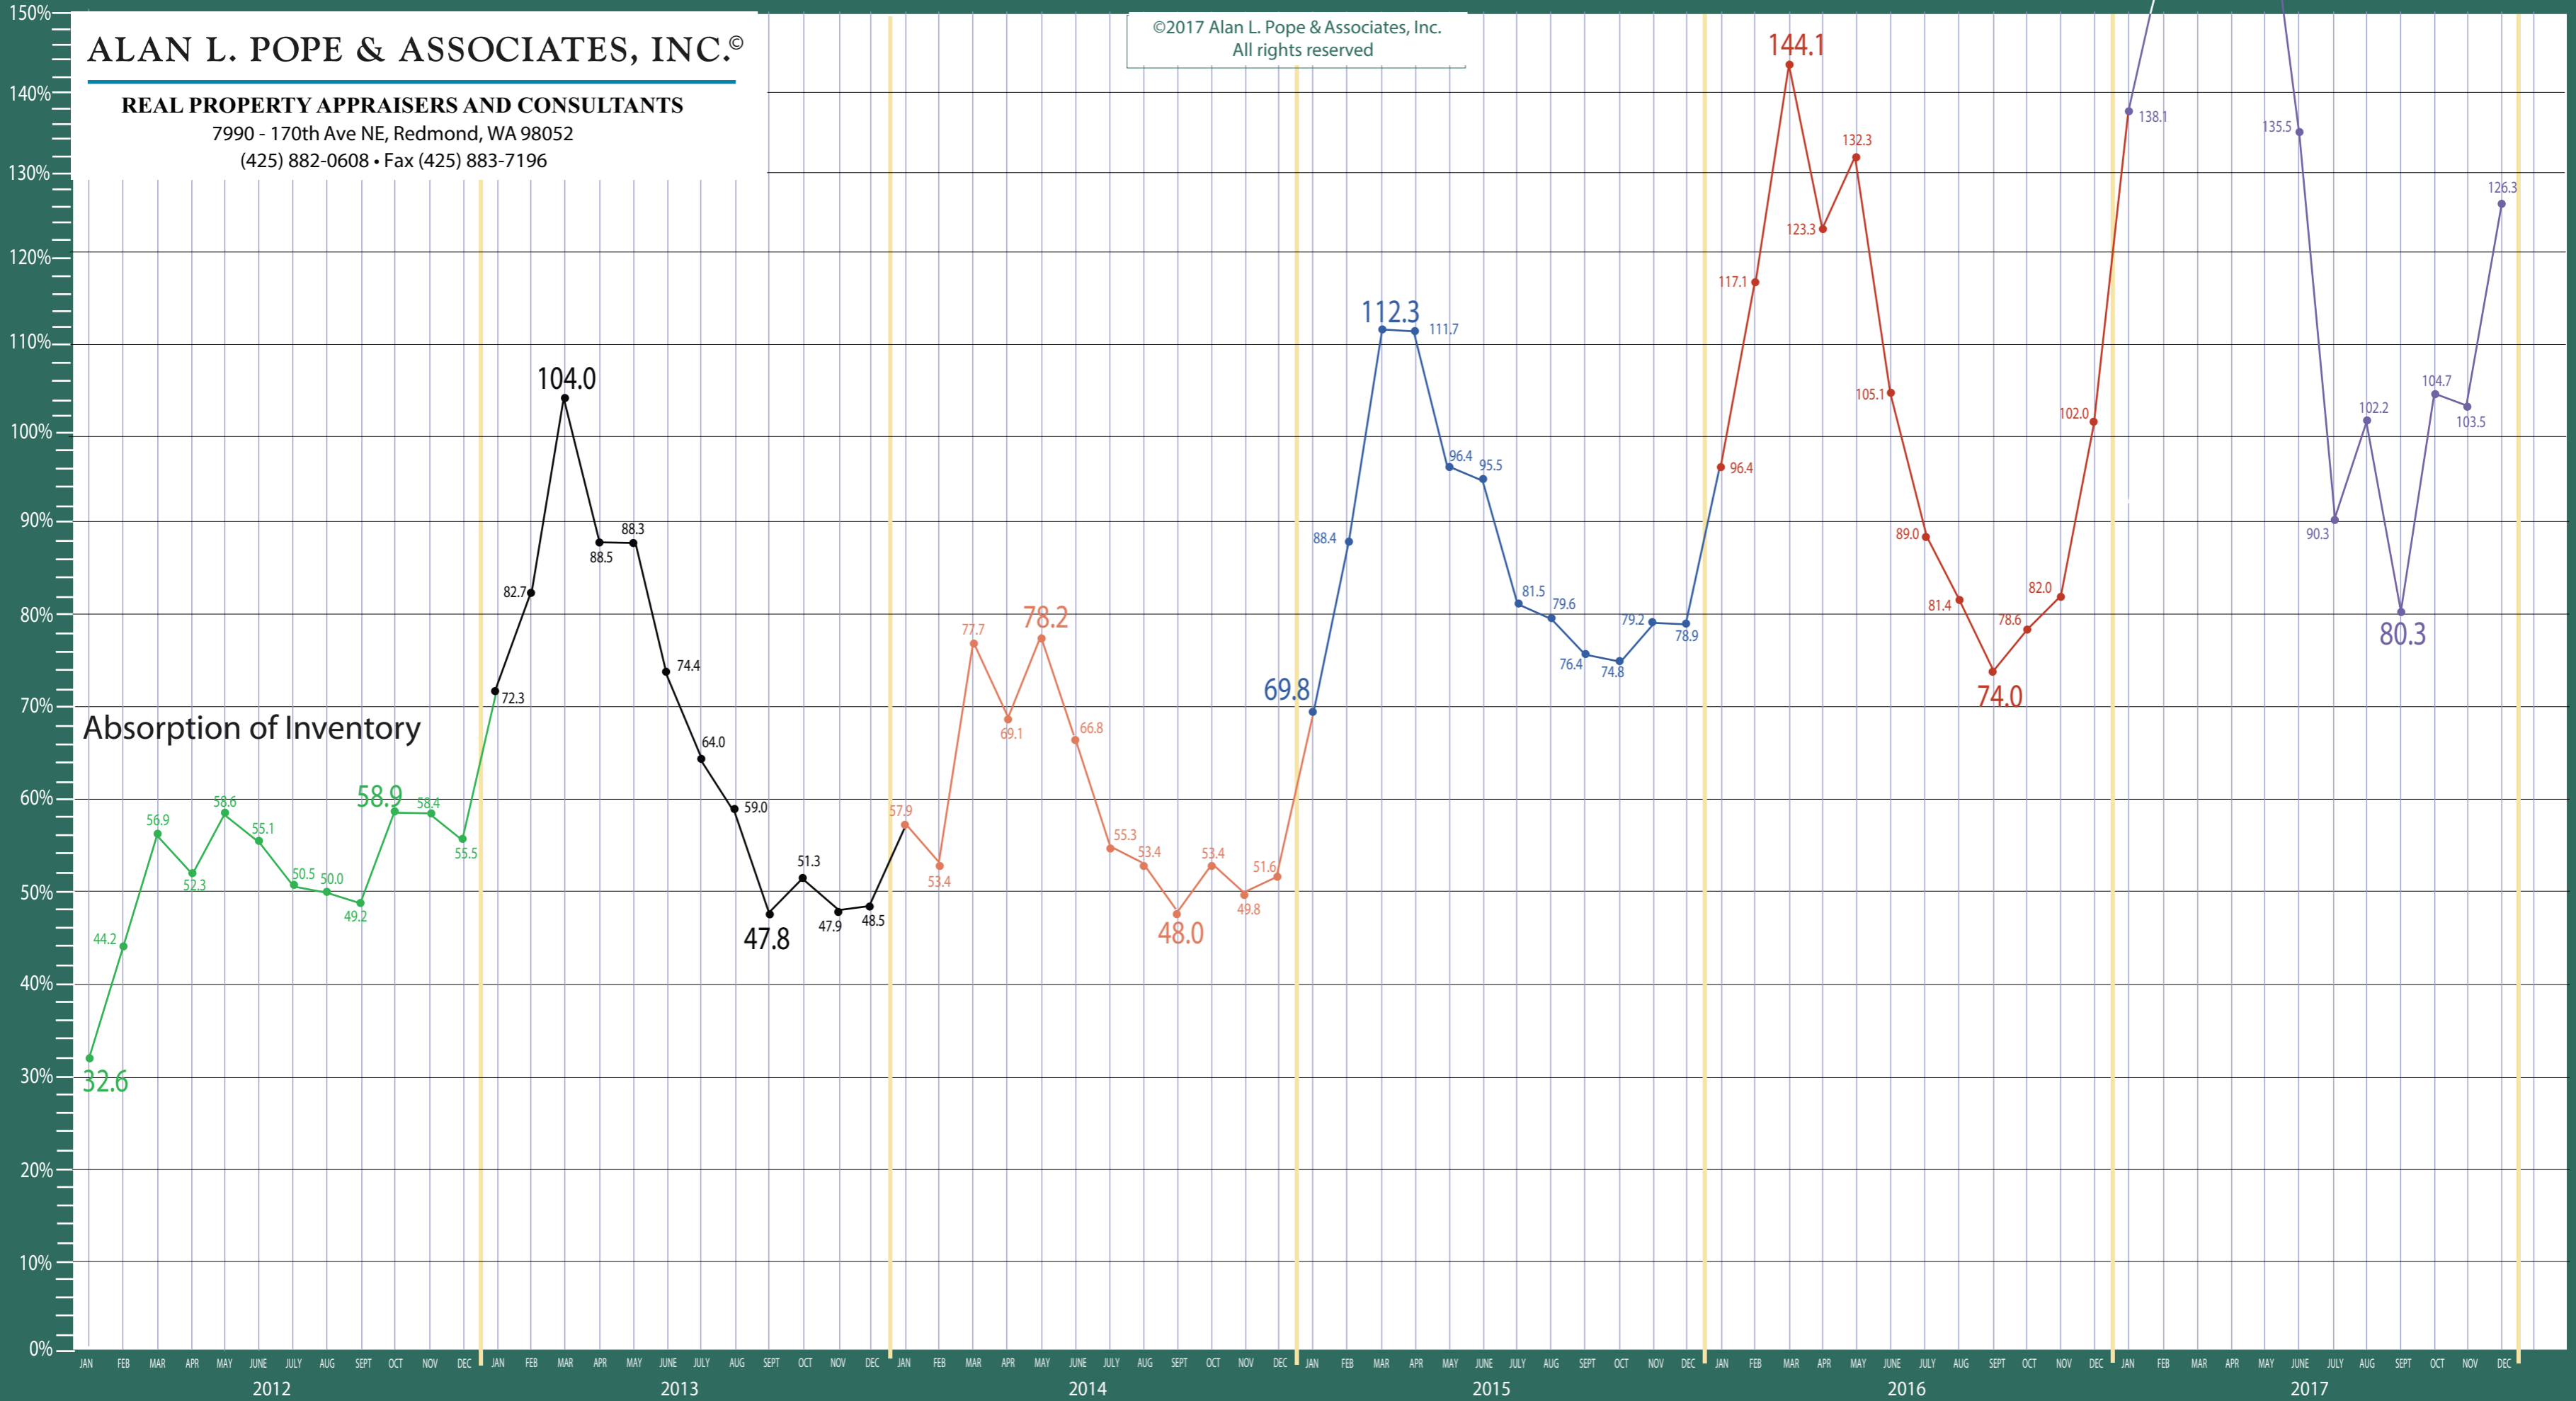

ALAN L. POPE & ASSOCIATES, INC.®

REAL PROPERTY APPRAISERS AND CONSULTANTS

7990 - 170th Ave NE, Redmond, WA 98052
(425) 882-0608 • Fax (425) 883-7196

©2017 Alan L. Pope & Associates, Inc.
All rights reserved

Absorption of Inventory