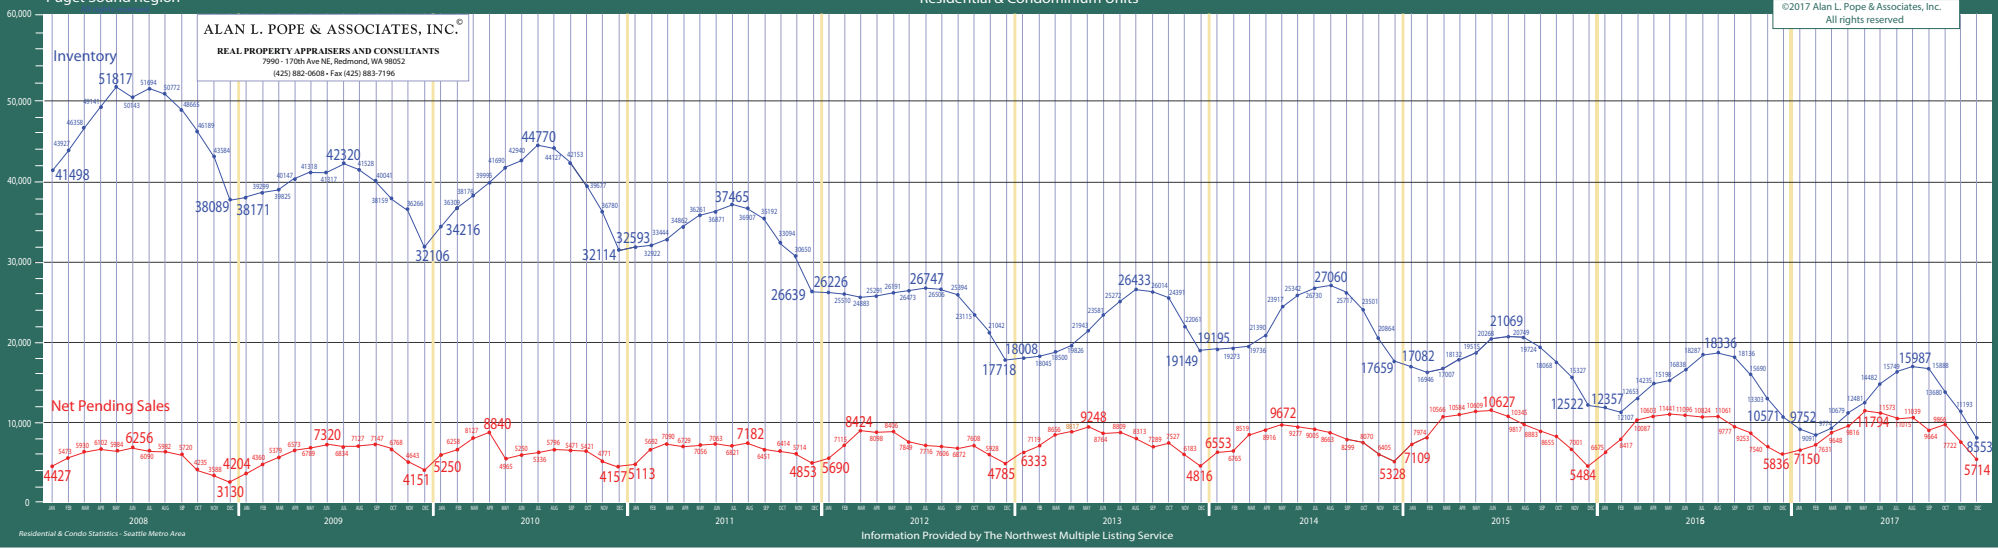

Puget Sound Region

Residential & Condominium Units

ALAN L. POPE & ASSOCIATES, INC.®
REAL PROPERTY APPRAISERS AND CONSULTANTS
7990 - 17025 Ave NE, Redmond, WA 98052
(425) 882-0608 - Fax (425) 883-7196