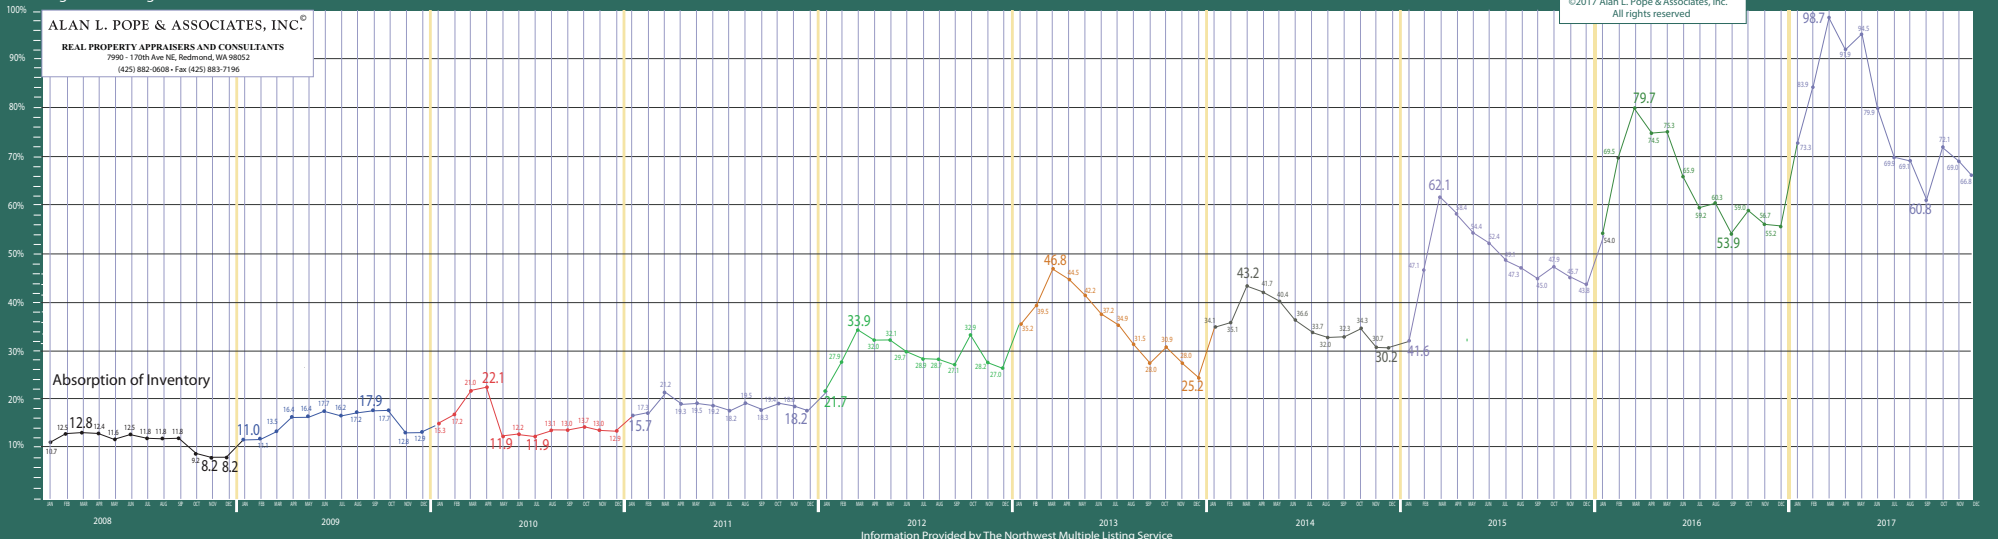

Puget Sound Region

Residential & Condominium Units

ALAN L. POPE & ASSOCIATES, INC.®
REAL PROPERTY APPRAISERS AND CONSULTANTS
7990 - 17025 Ave NE, Redmond, WA 98052
(425) 882-0608 - Fax (425) 883-7196