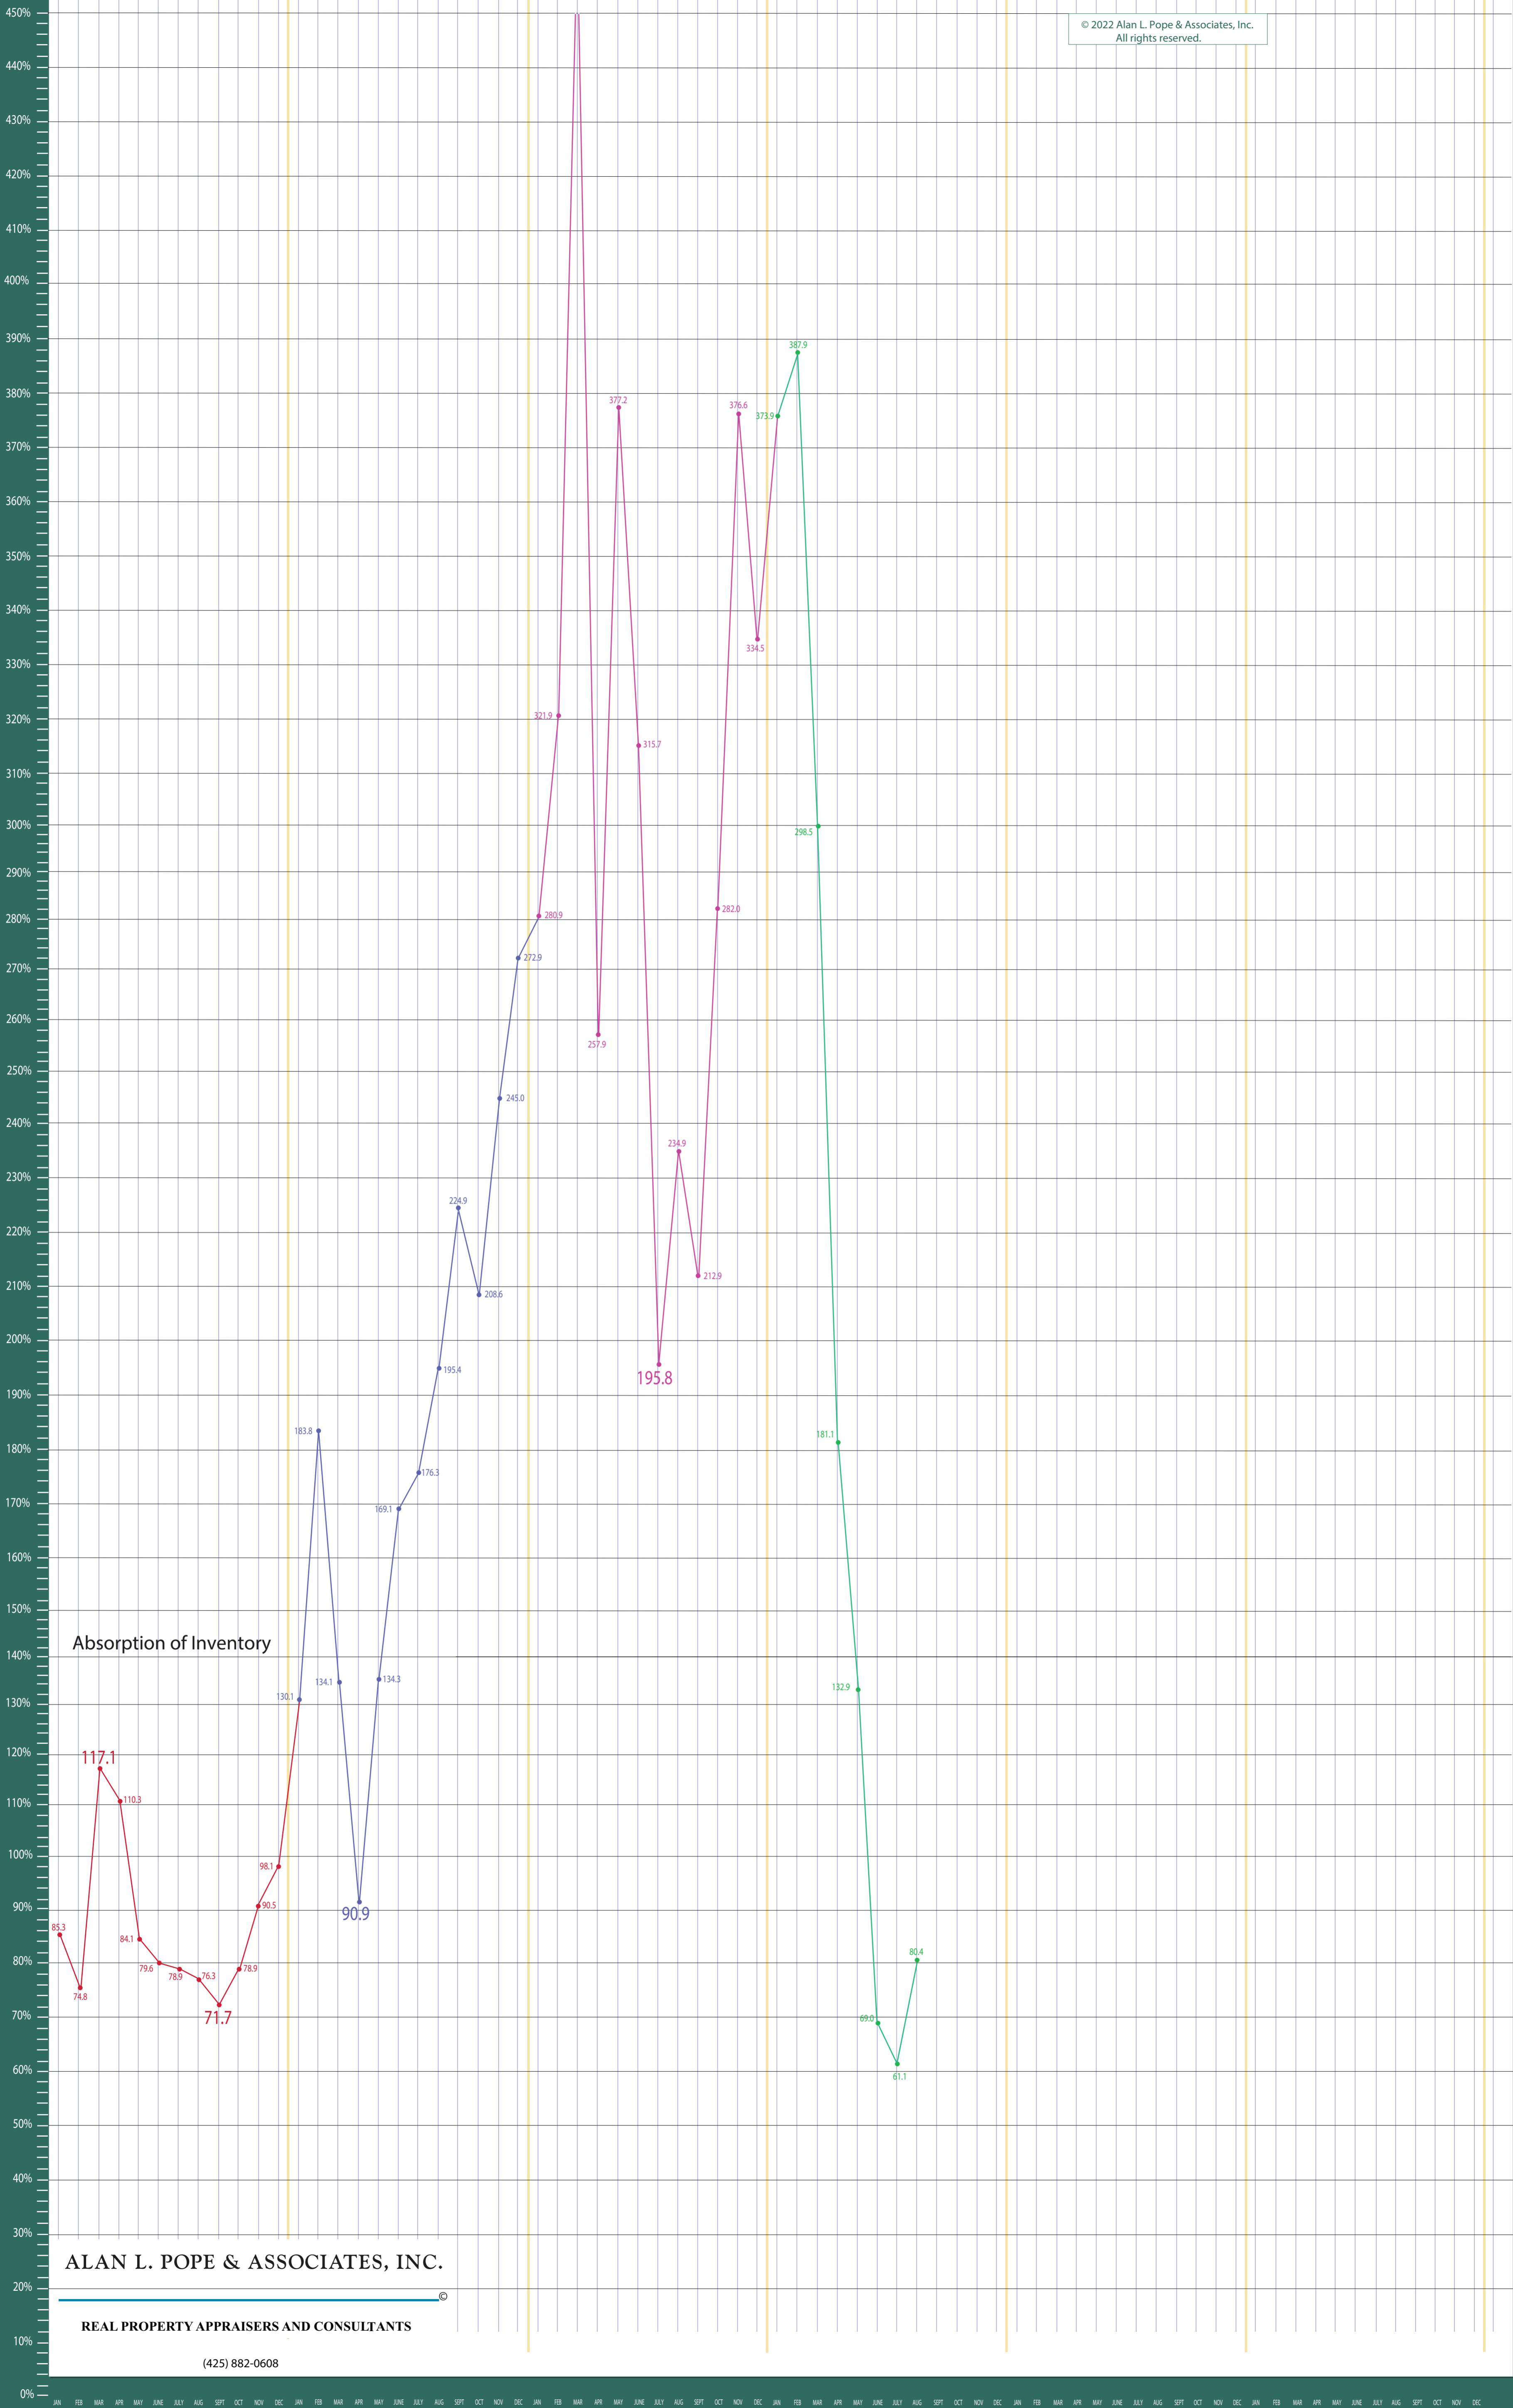

©2022 Alan L. Pope & Associates, Inc.  
All rights reserved

**ALAN L. POPE & ASSOCIATES, INC. ©**  
**REAL PROPERTY APPRAISERS AND CONSULTANTS**  
 (425) 882-0608

© 2022 Alan L. Pope & Associates, Inc.  
All rights reserved.