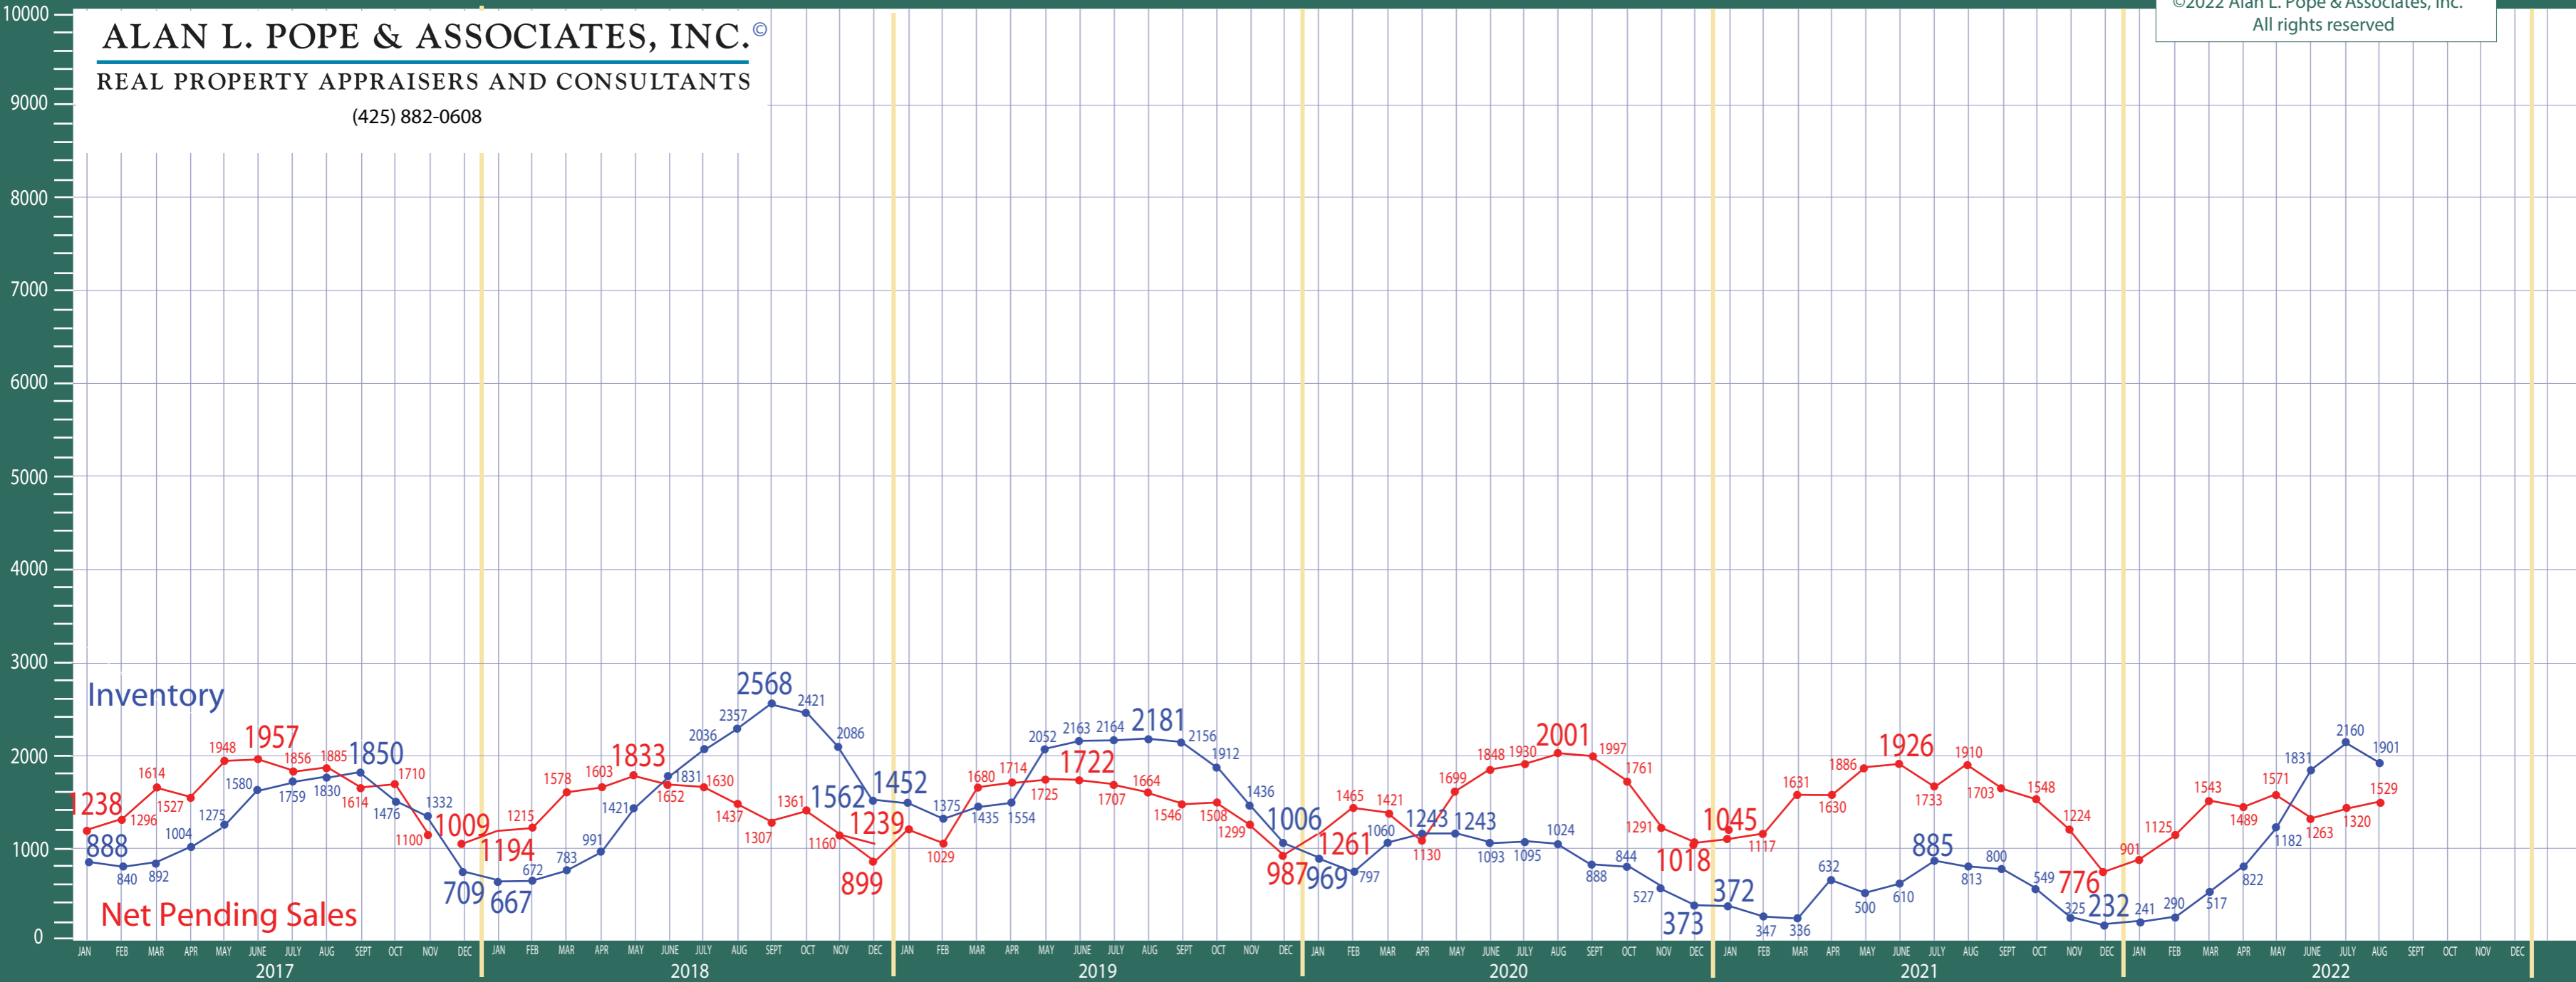

©2022 Alan L. Pope & Associates, Inc.
All rights reserved

ALAN L. POPE & ASSOCIATES, INC. ©
REAL PROPERTY APPRAISERS AND CONSULTANTS
(425) 882-0608