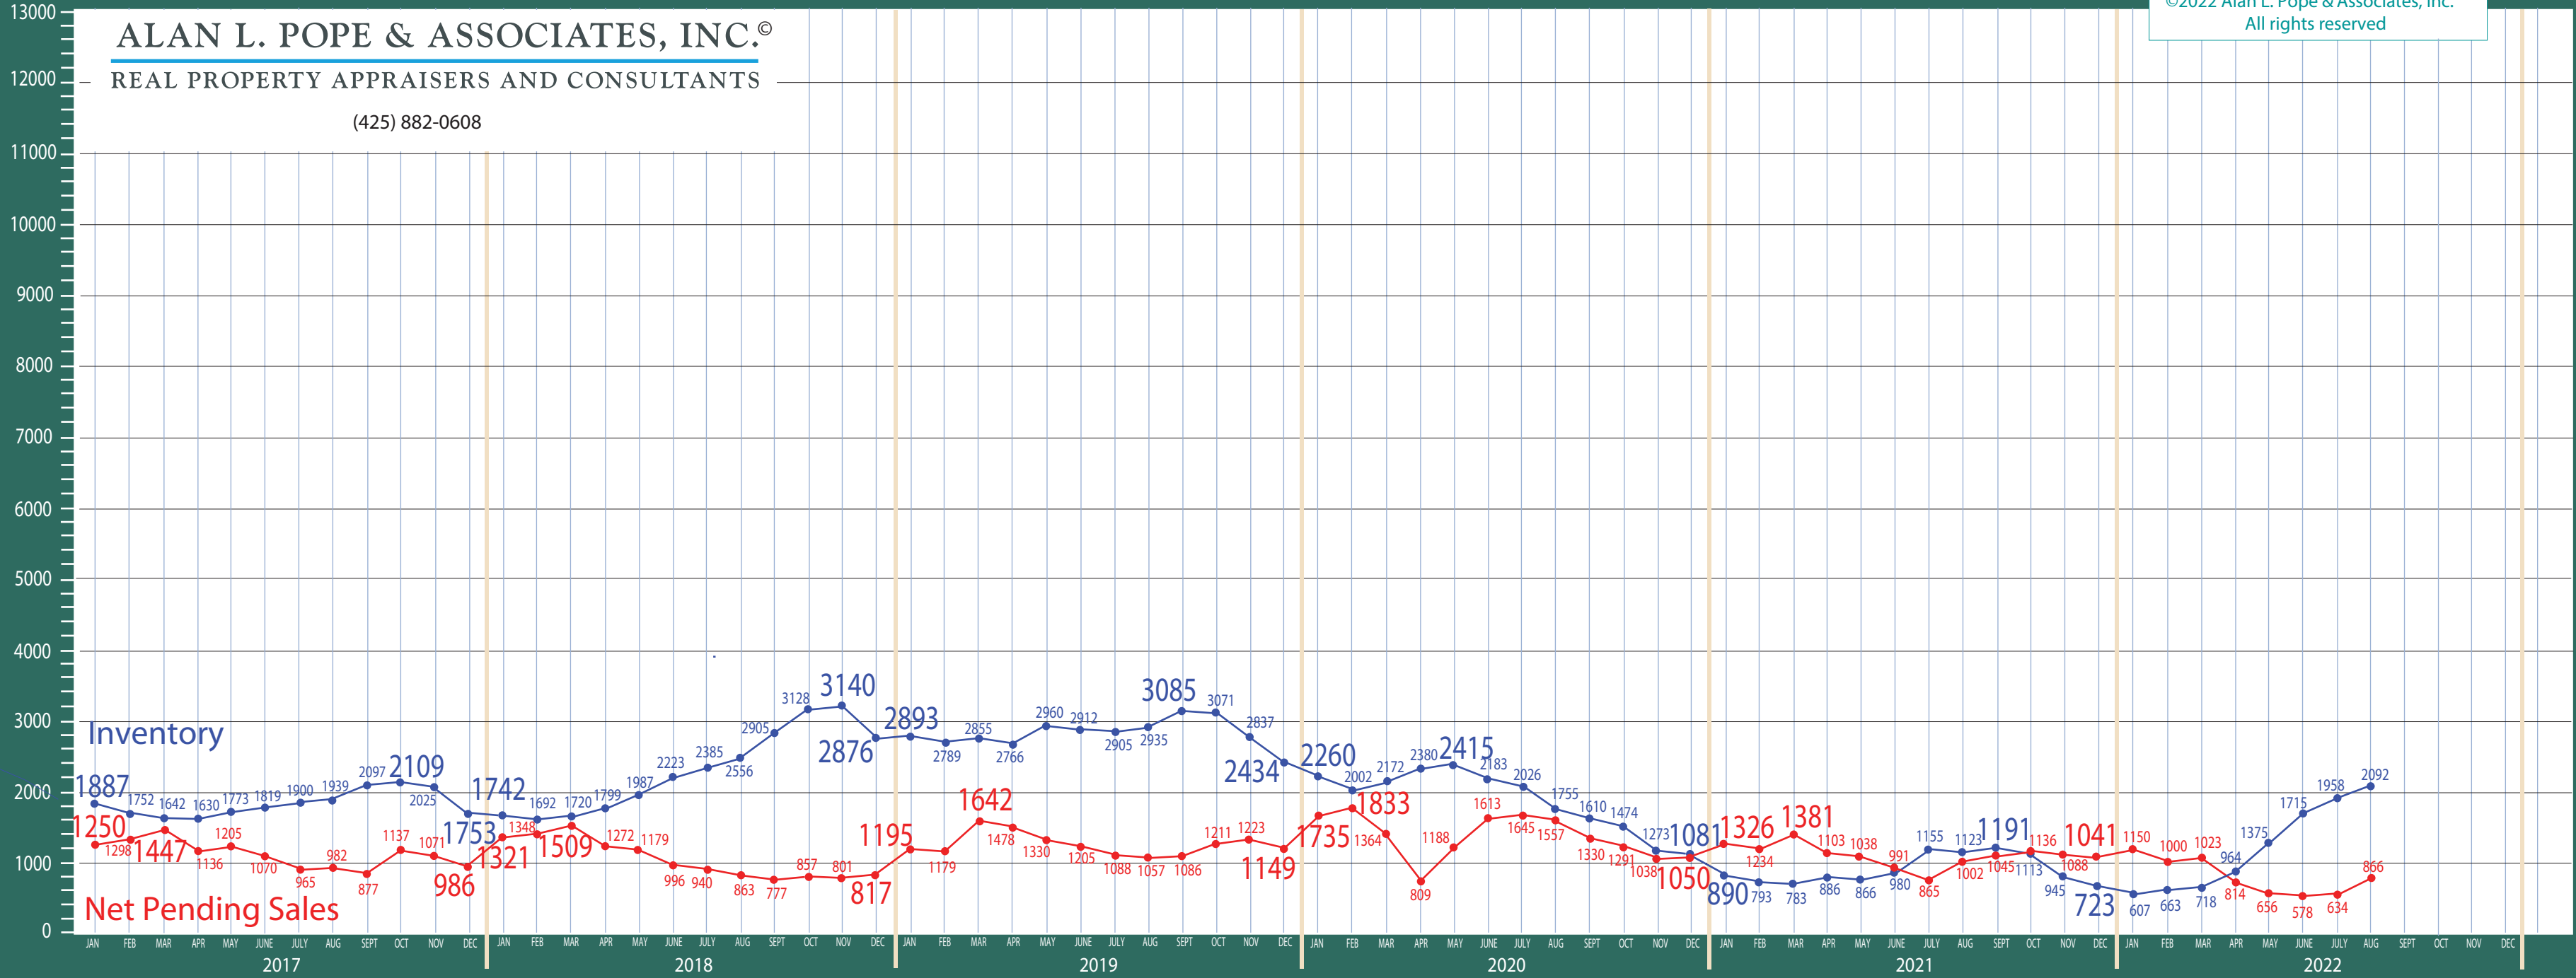

Puget Sound Region

New Construction - Residential & Condo Statistics

©2022 Alan L. Pope & Associates, Inc.
All rights reserved

ALAN L. POPE & ASSOCIATES, INC.®

REAL PROPERTY APPRAISERS AND CONSULTANTS

(425) 882-0608