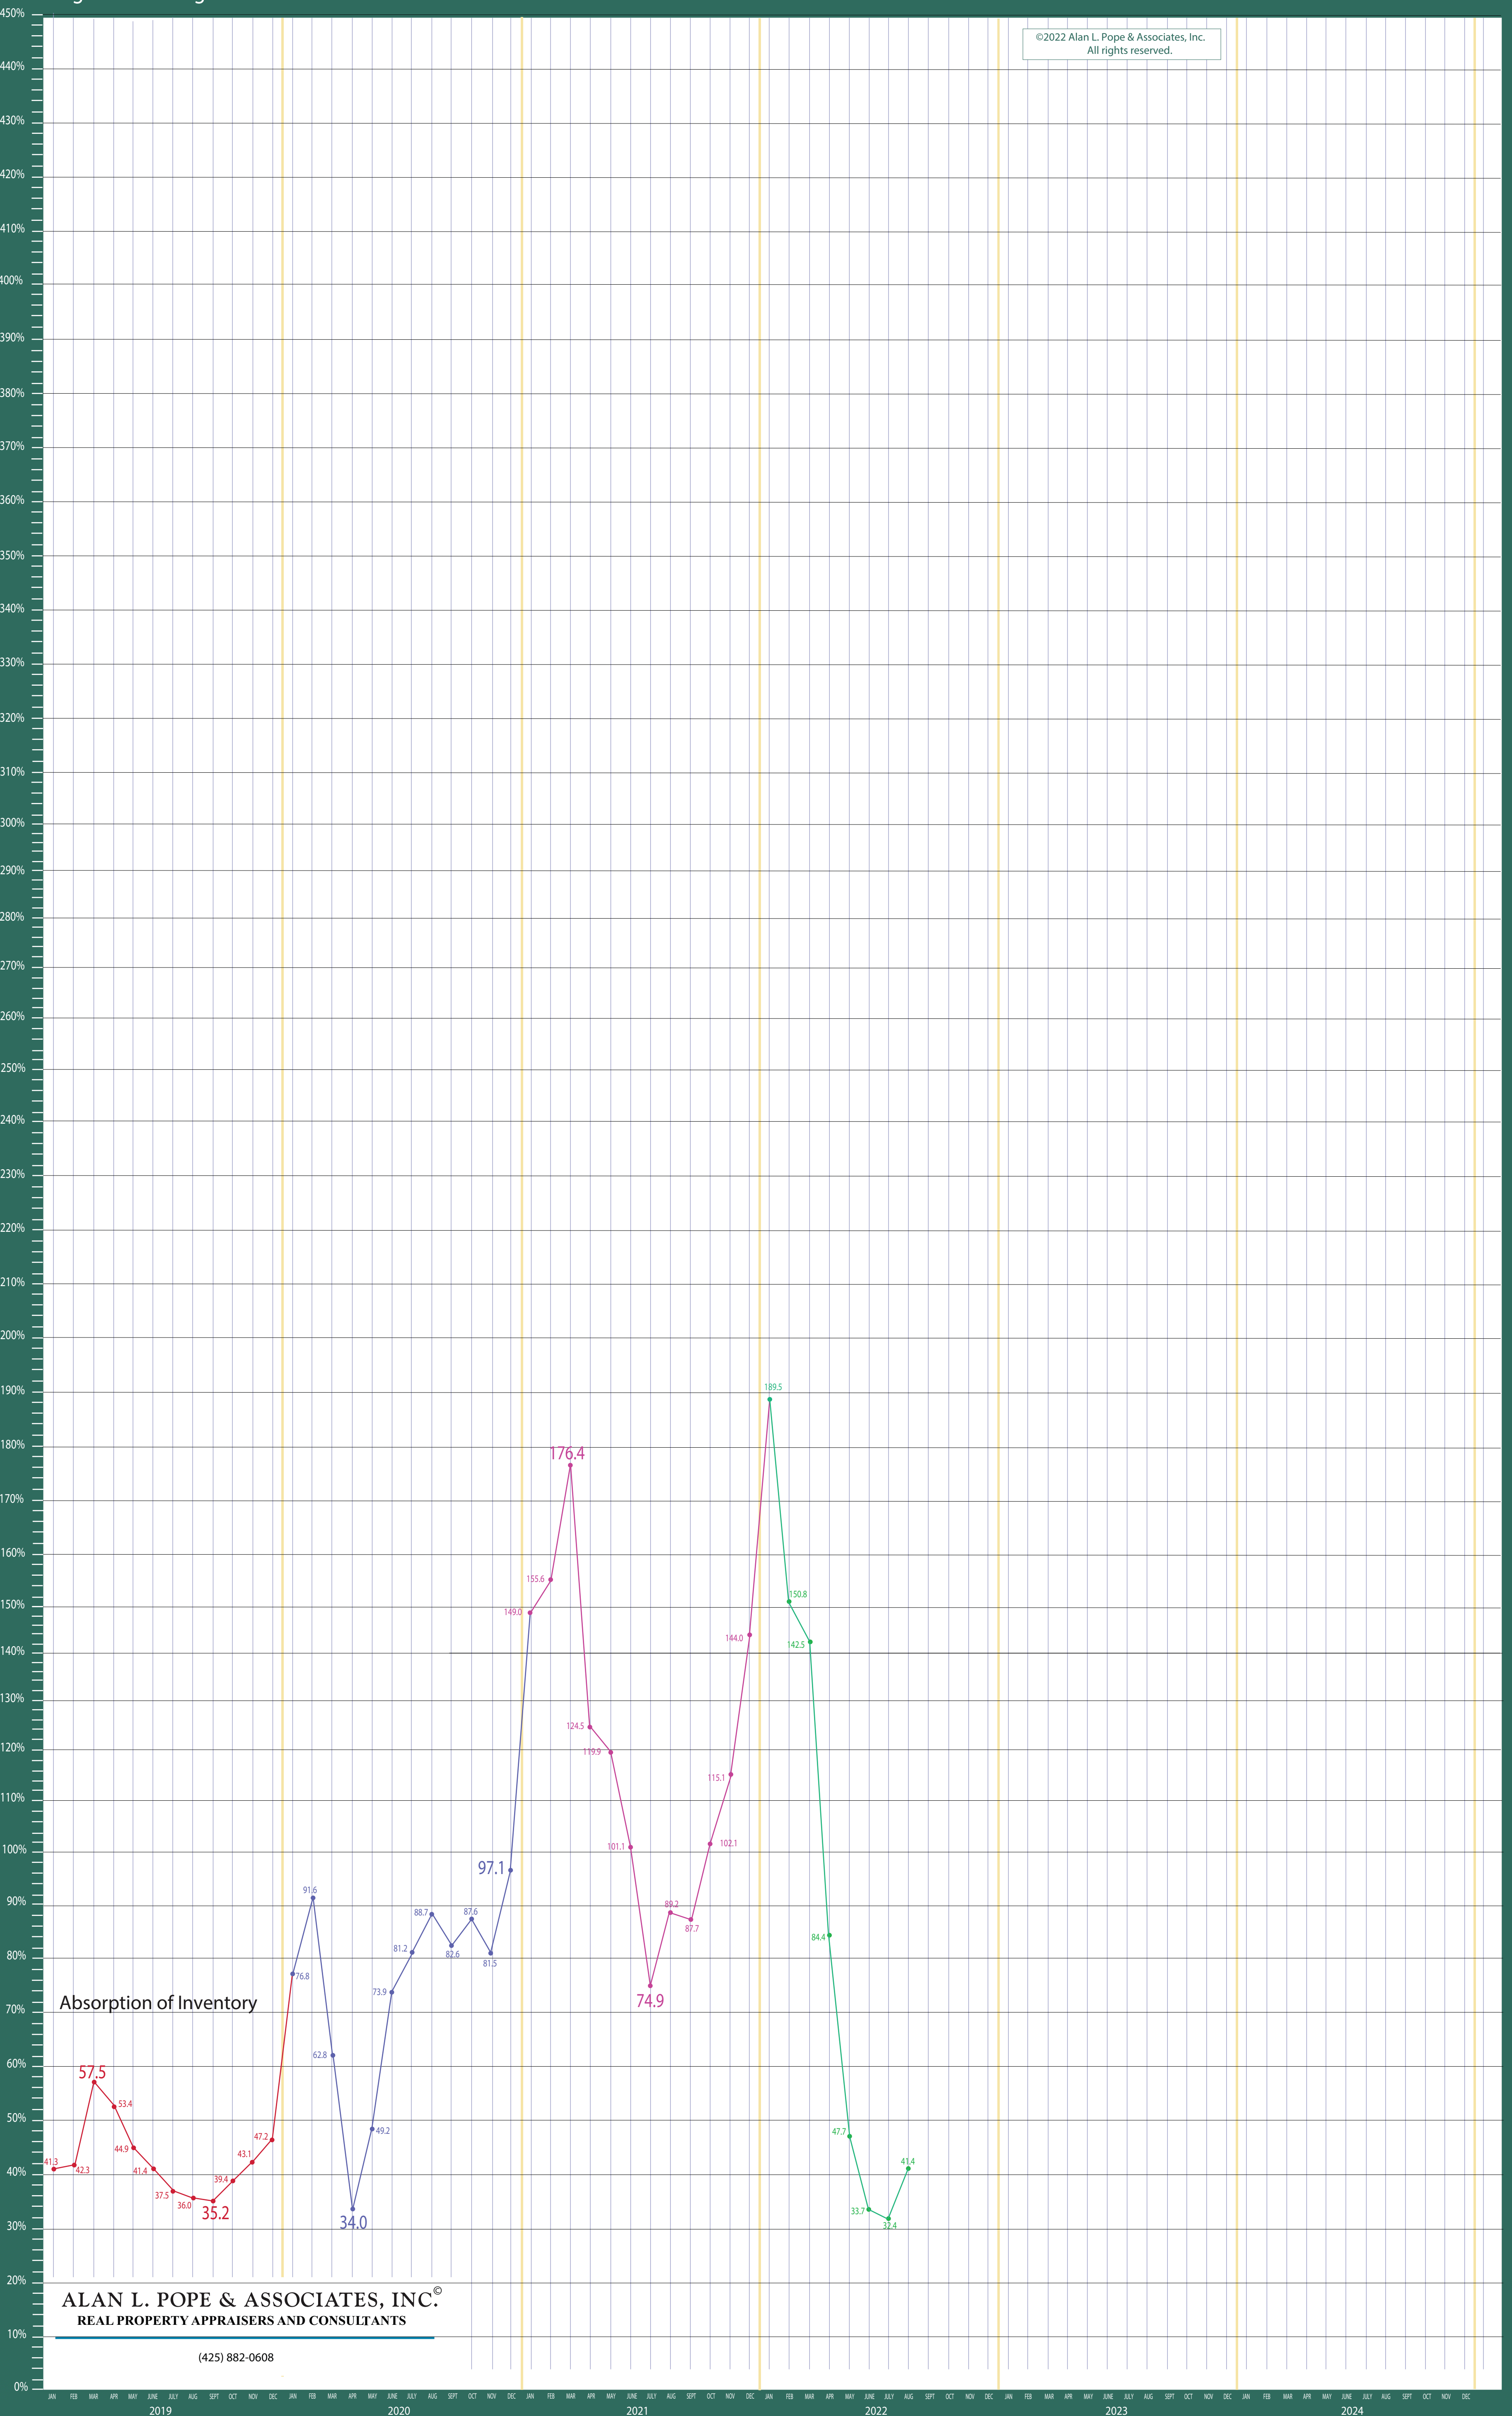

©2022 Alan L. Pope & Associates, Inc.
All rights reserved.

Absorption of Inventory

ALAN L. POPE & ASSOCIATES, INC.®
REAL PROPERTY APPRAISERS AND CONSULTANTS

(425) 882-0608