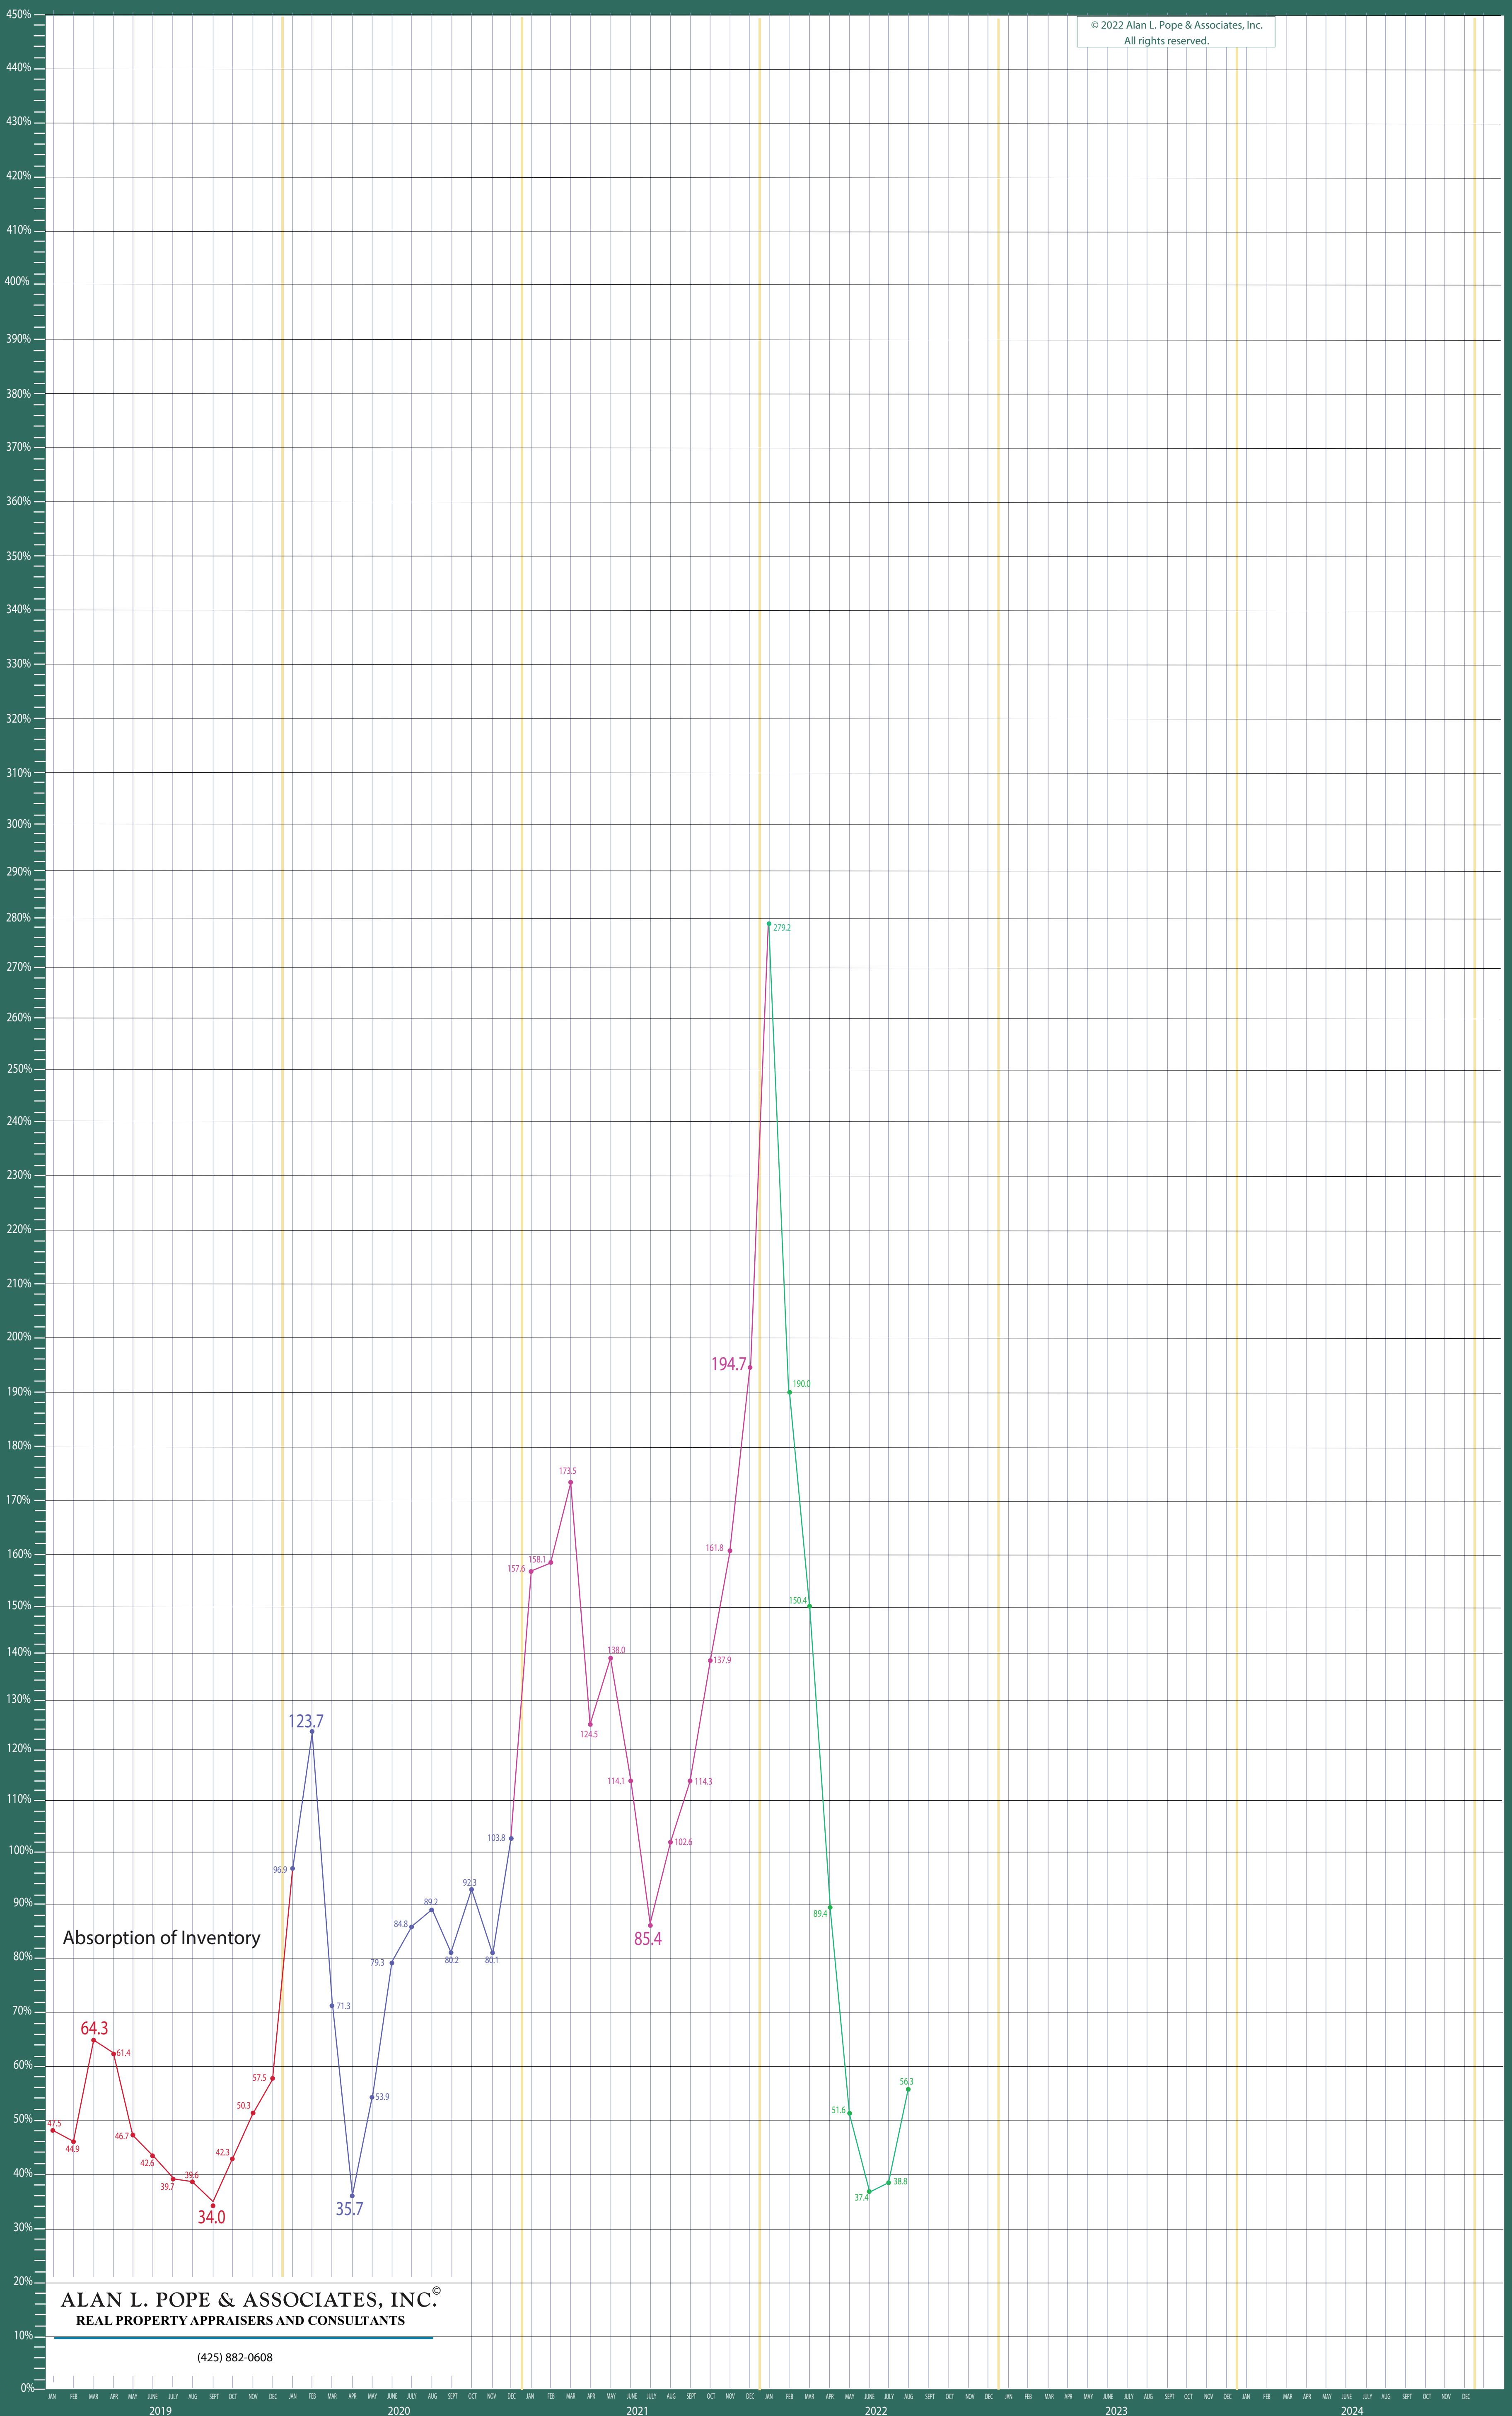

ALAN L. POPE & ASSOCIATES, INC.®

REAL PROPERTY APPRAISERS AND CONSULTANTS

(425) 882-0608

© 2022 Alan L. Pope & Associates, Inc.
All rights reserved.

Absorption of Inventory

ALAN L. POPE & ASSOCIATES, INC.
REAL PROPERTY APPRAISERS AND CONSULTANTS