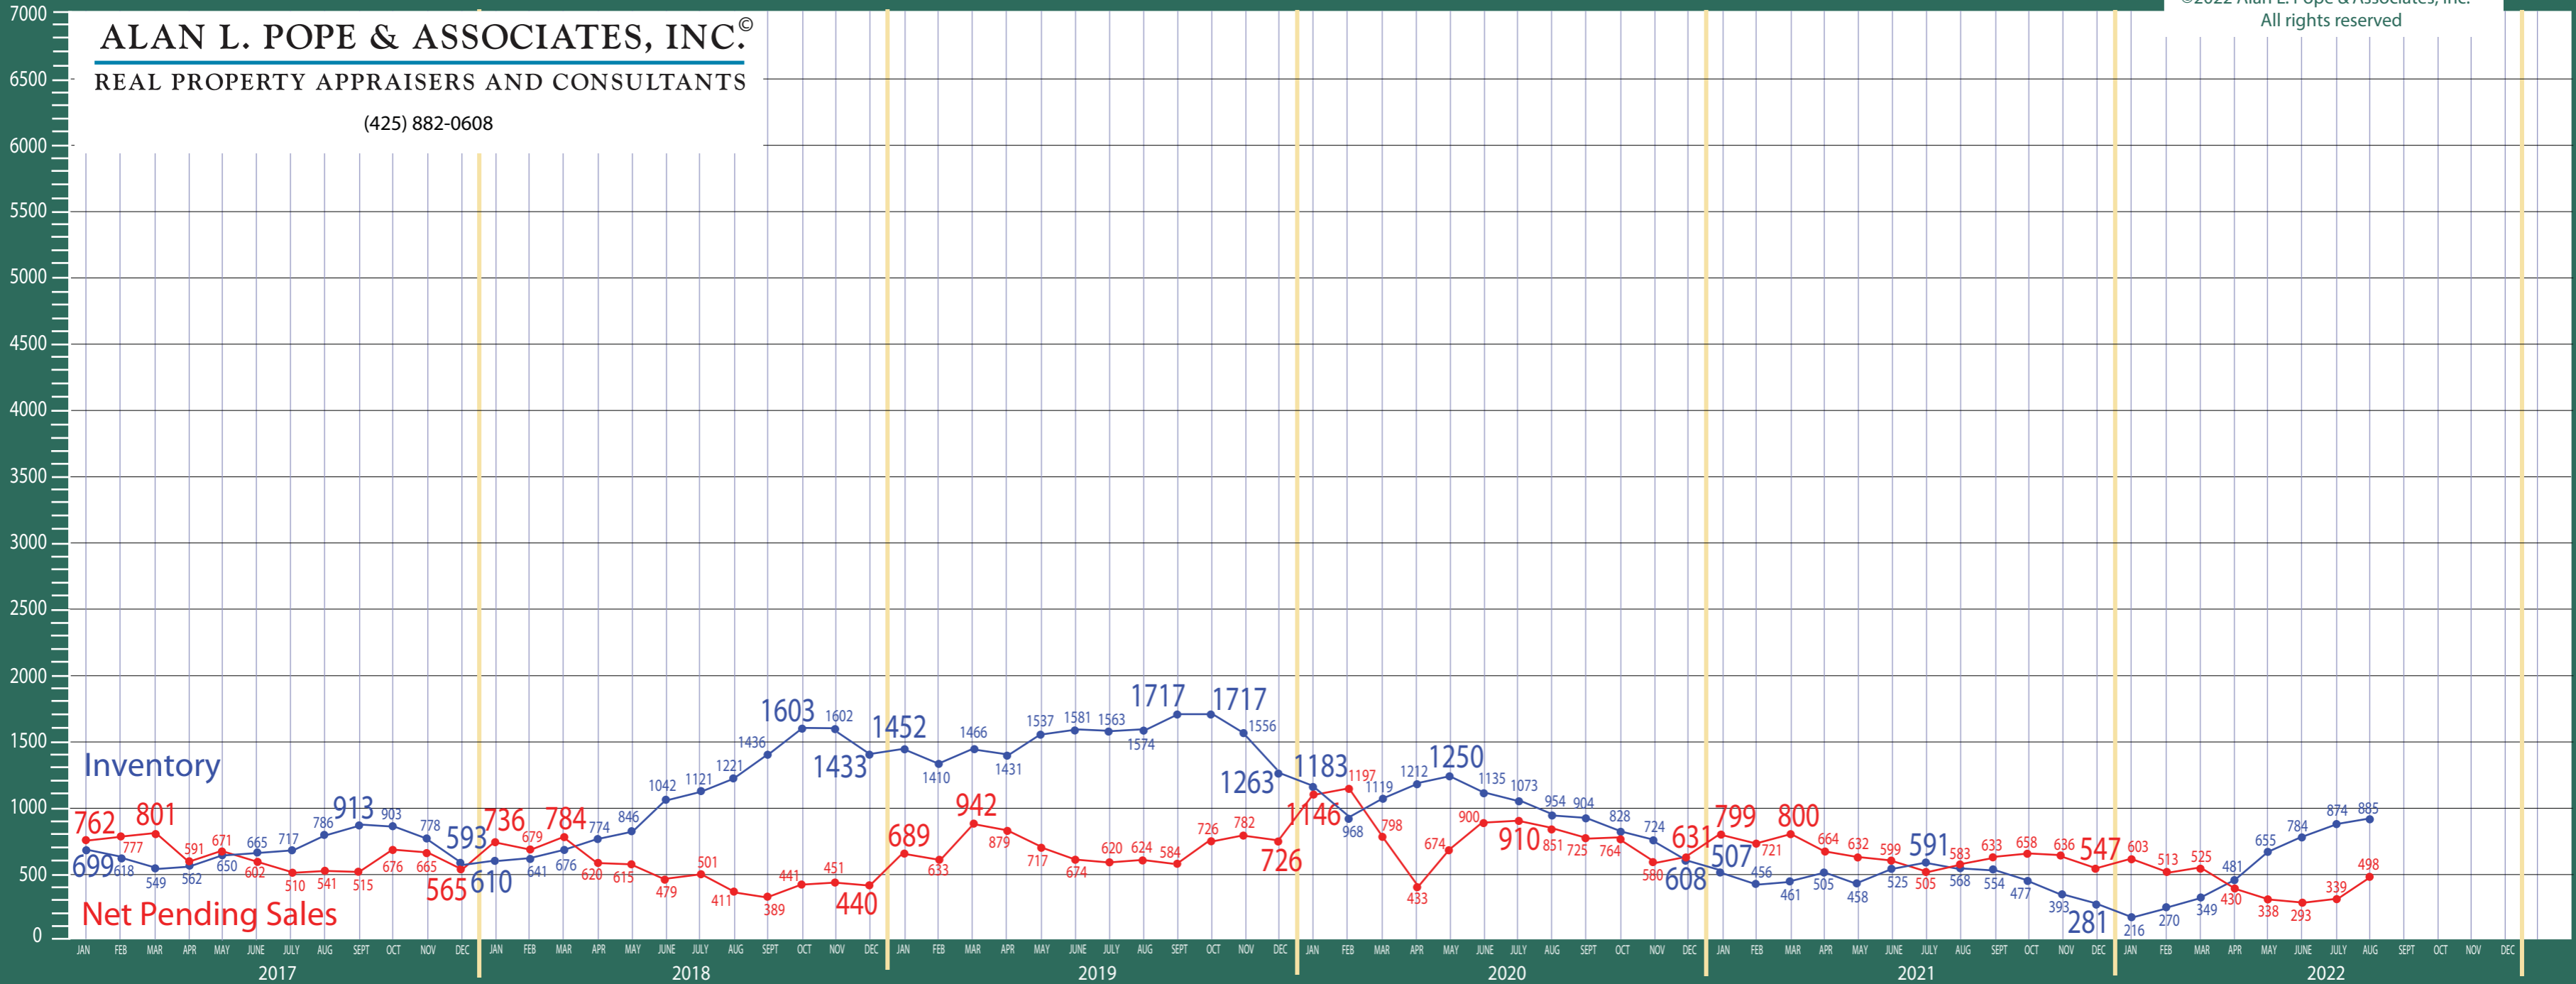

ALAN L. POPE & ASSOCIATES, INC.®

REAL PROPERTY APPRAISERS AND CONSULTANTS

(425) 882-0608

© 2022 Alan L. Pope & Associates, Inc.
All rights reserved.

Absorption of Inventory

ALAN L. POPE & ASSOCIATES, INC.
REAL PROPERTY APPRAISERS AND CONSULTANTS