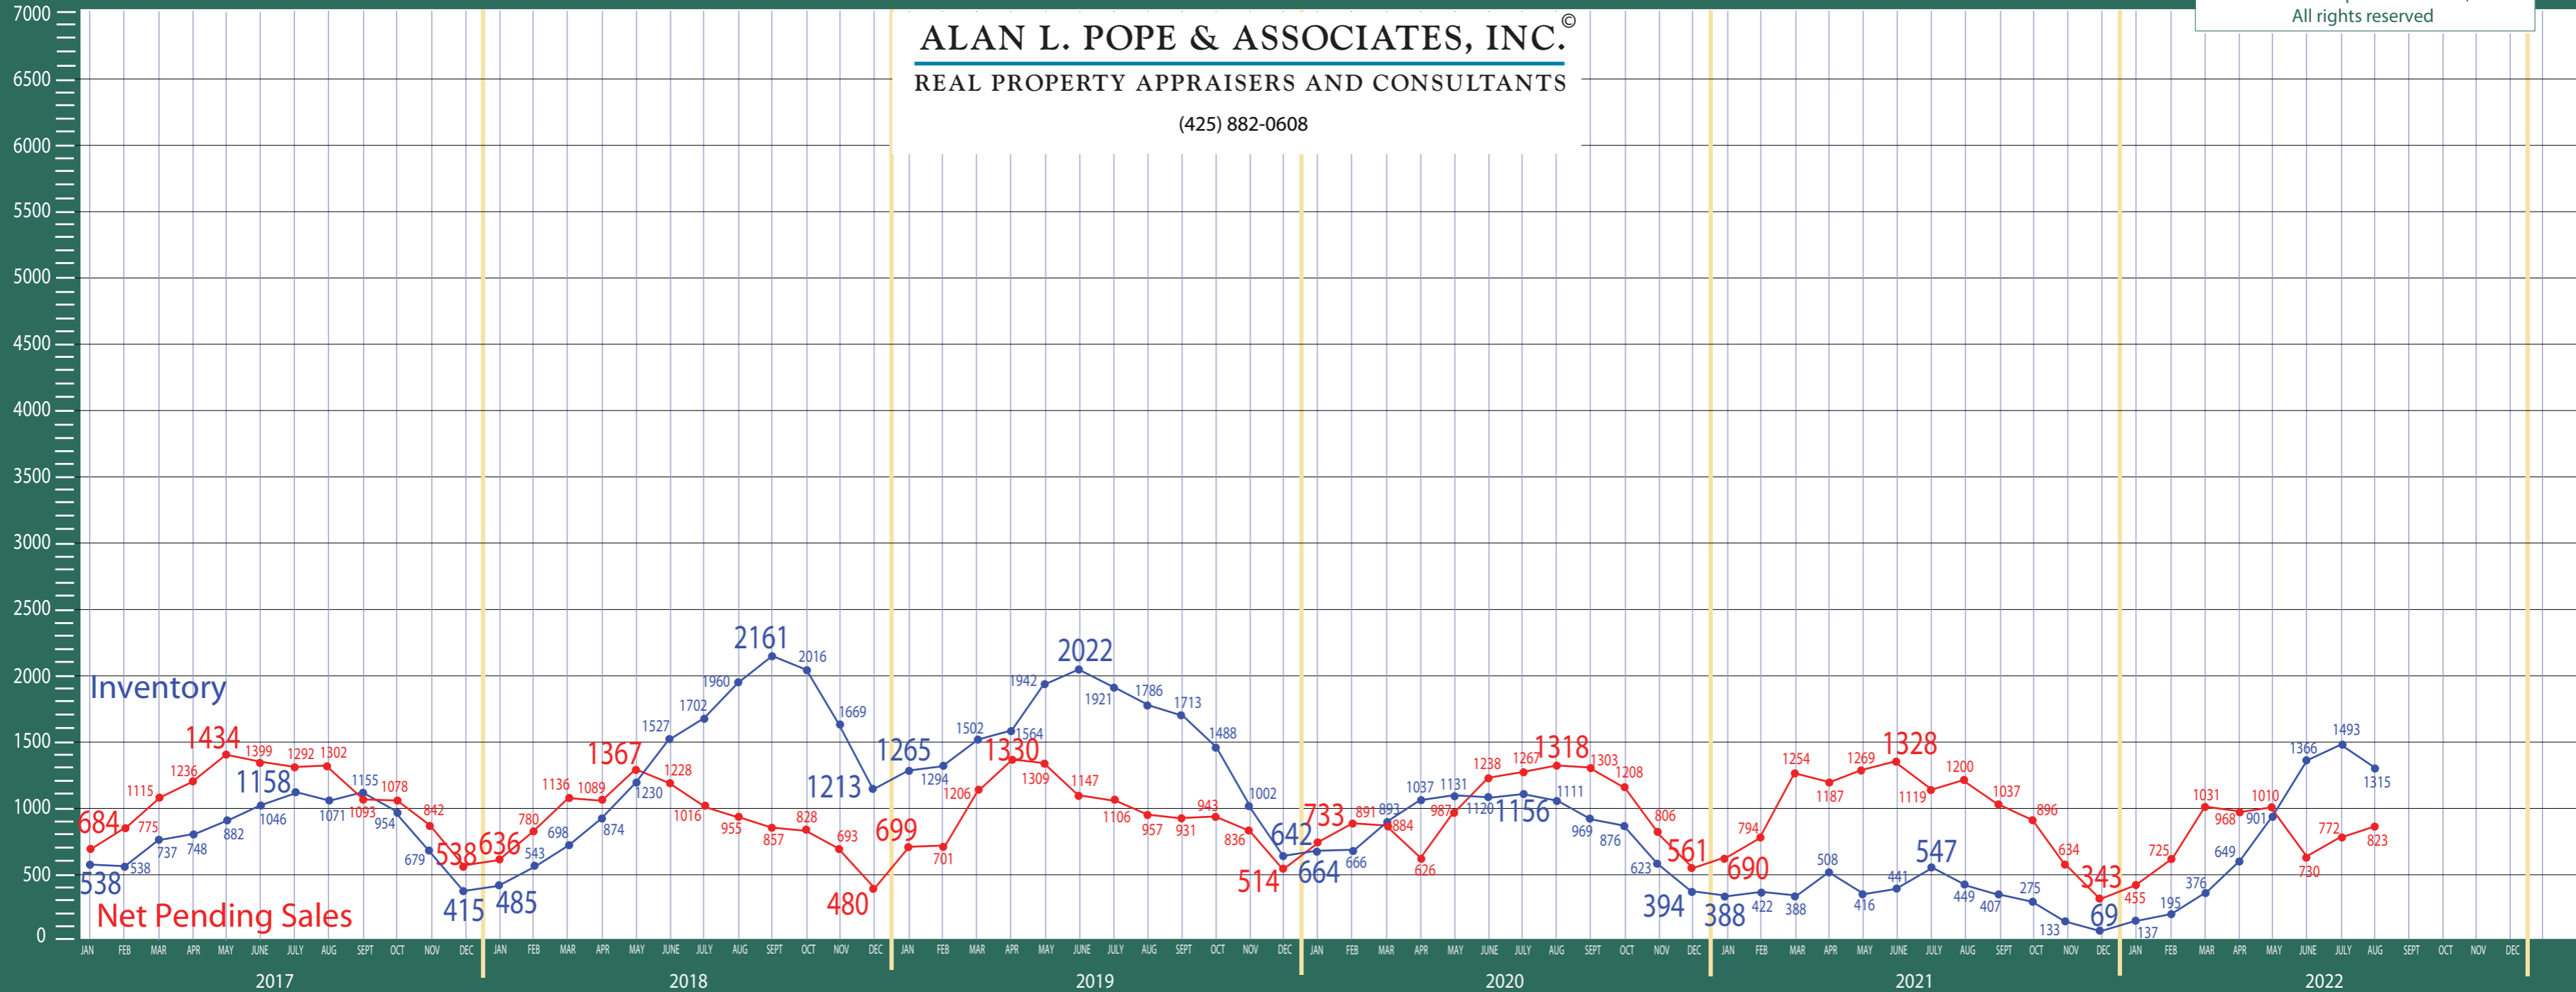

500-600 Eastside/Mercer Island

Listing Residential & Condo Only

©2022 Alan L. Pope & Associates, Inc.
All rights reserved

ALAN L. POPE & ASSOCIATES, INC.®
REAL PROPERTY APPRAISERS AND CONSULTANTS
(425) 882-0608

©2022 Alan L. Pope & Associates, Inc.
All rights reserved.

Absorption of Inventory

ALAN L. POPE & ASSOCIATES, INC.®
REAL PROPERTY APPRAISERS AND CONSULTANTS

(425) 882-0608