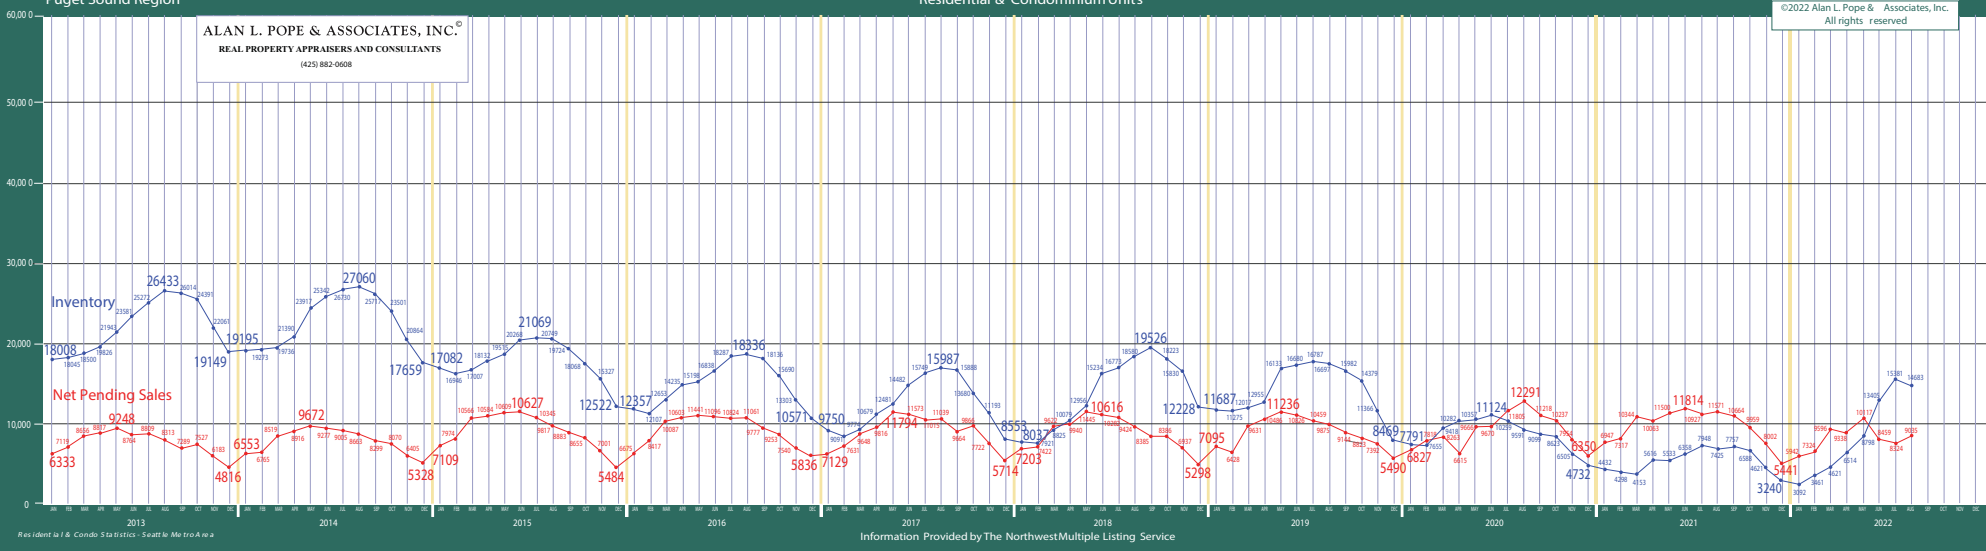

ALAN L. POPE & ASSOCIATES, INC.
REAL PROPERTY APPRAISERS AND CONSULTANTS
(425) 882-0608