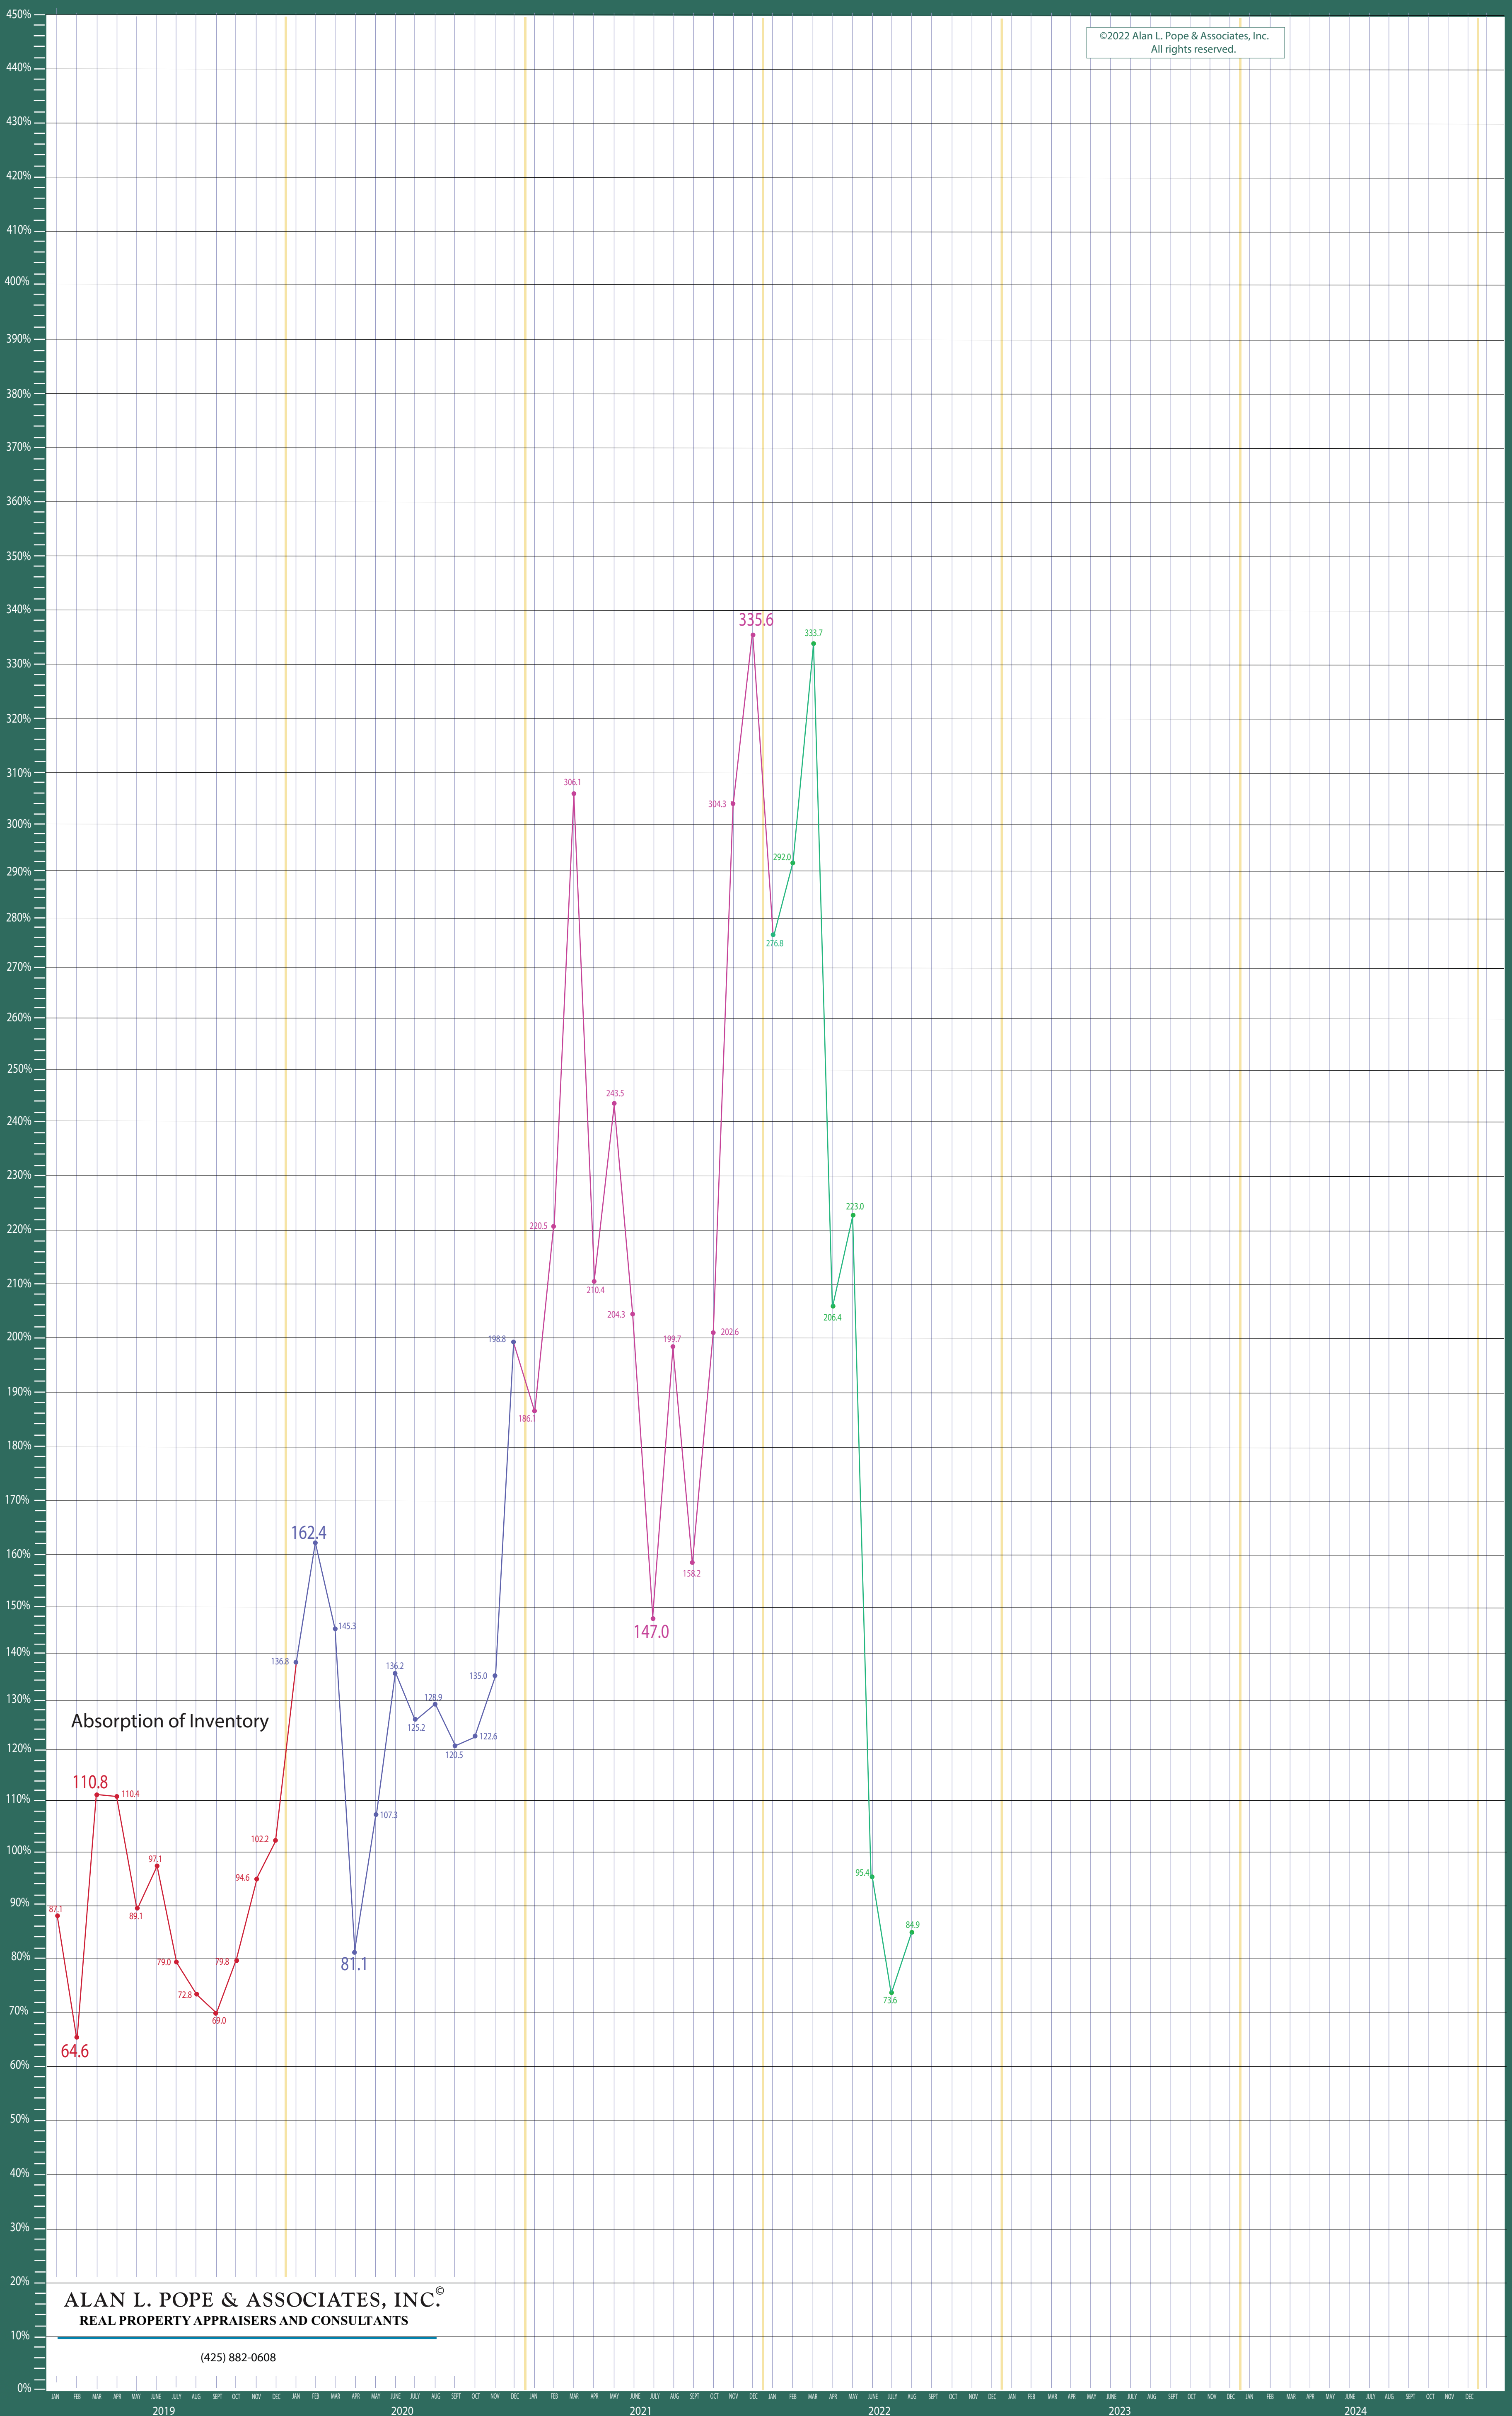

©2022 Alan L. Pope & Associates, Inc.
All rights reserved.

Absorption of Inventory

ALAN L. POPE & ASSOCIATES, INC.®
REAL PROPERTY APPRAISERS AND CONSULTANTS

(425) 882-0608