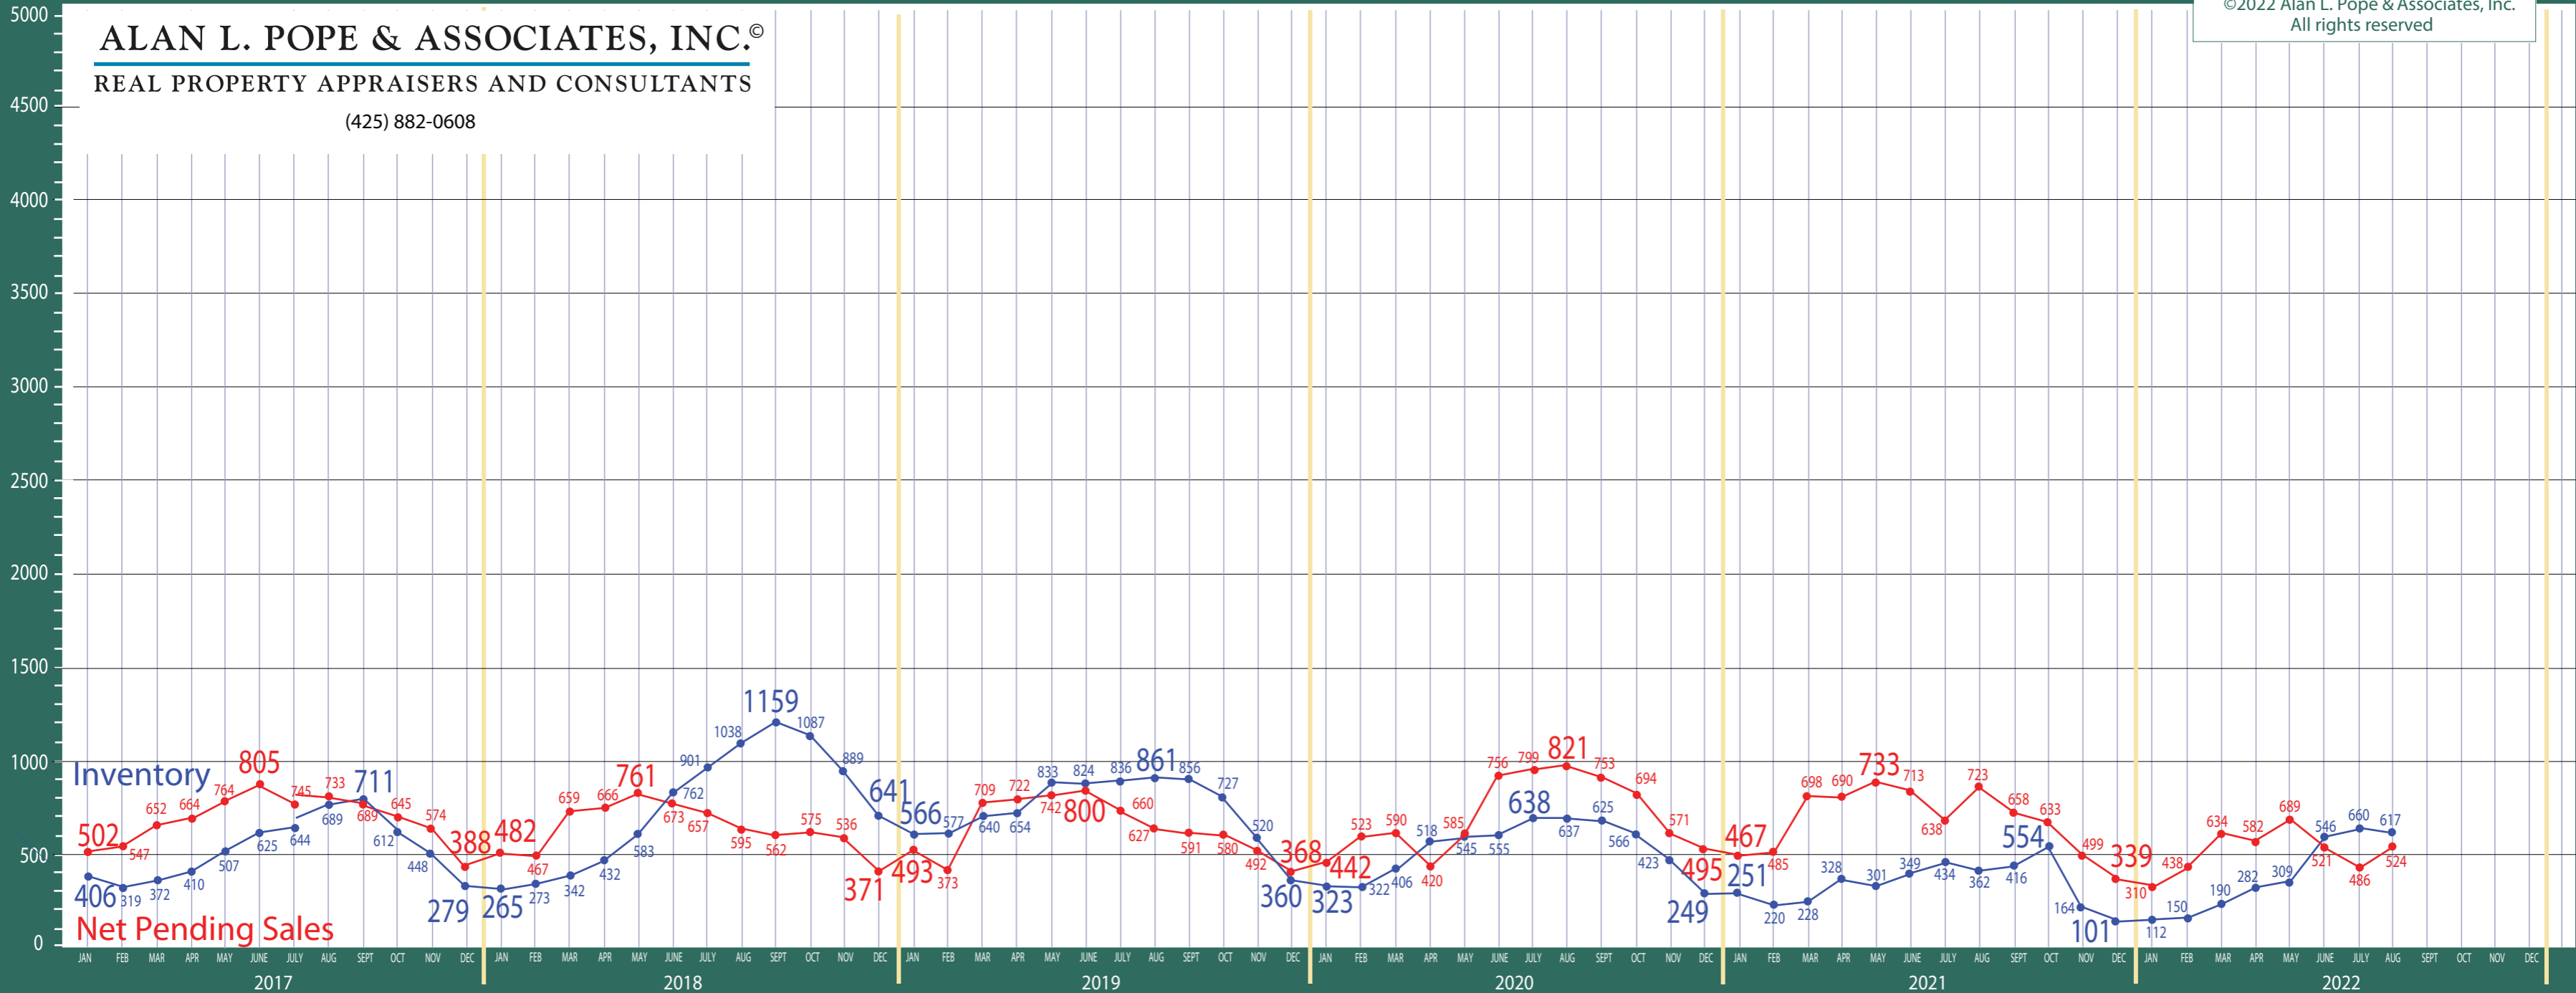

100-140 West Seattle to Federal Way

Listing Residential & Condo Only

ALAN L. POPE & ASSOCIATES, INC.®

REAL PROPERTY APPRAISERS AND CONSULTANTS

(425) 882-0608

©2022 Alan L. Pope & Associates, Inc.
All rights reserved

Information Provided by The Northwest Multiple Listing Service