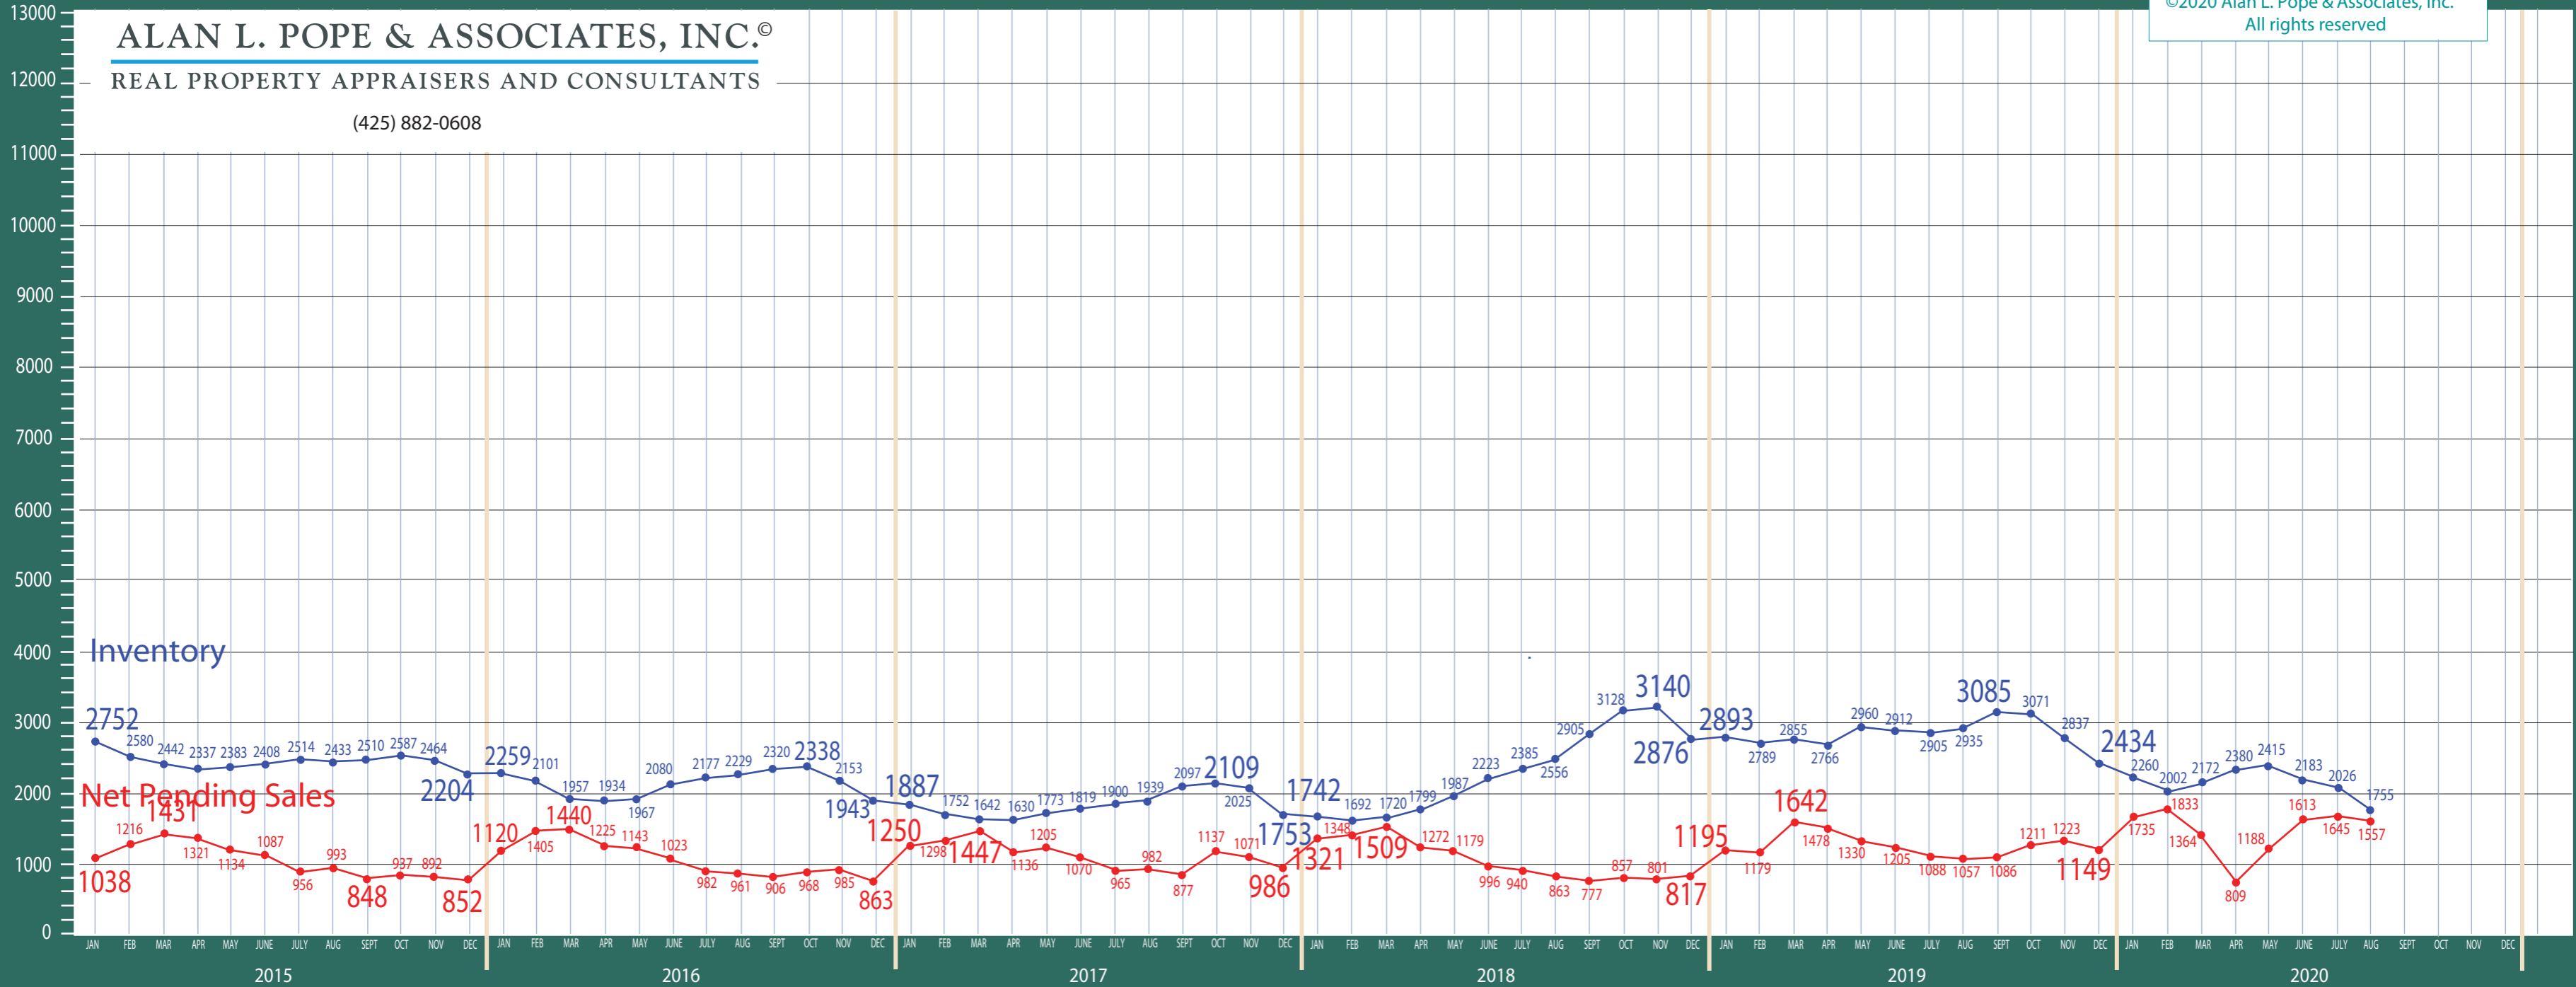

Puget Sound Region

New Construction - Residential & Condo Statistics

©2020 Alan L. Pope & Associates, Inc.
All rights reserved

ALAN L. POPE & ASSOCIATES, INC.®

REAL PROPERTY APPRAISERS AND CONSULTANTS

(425) 882-0608

Absorption of Inventory