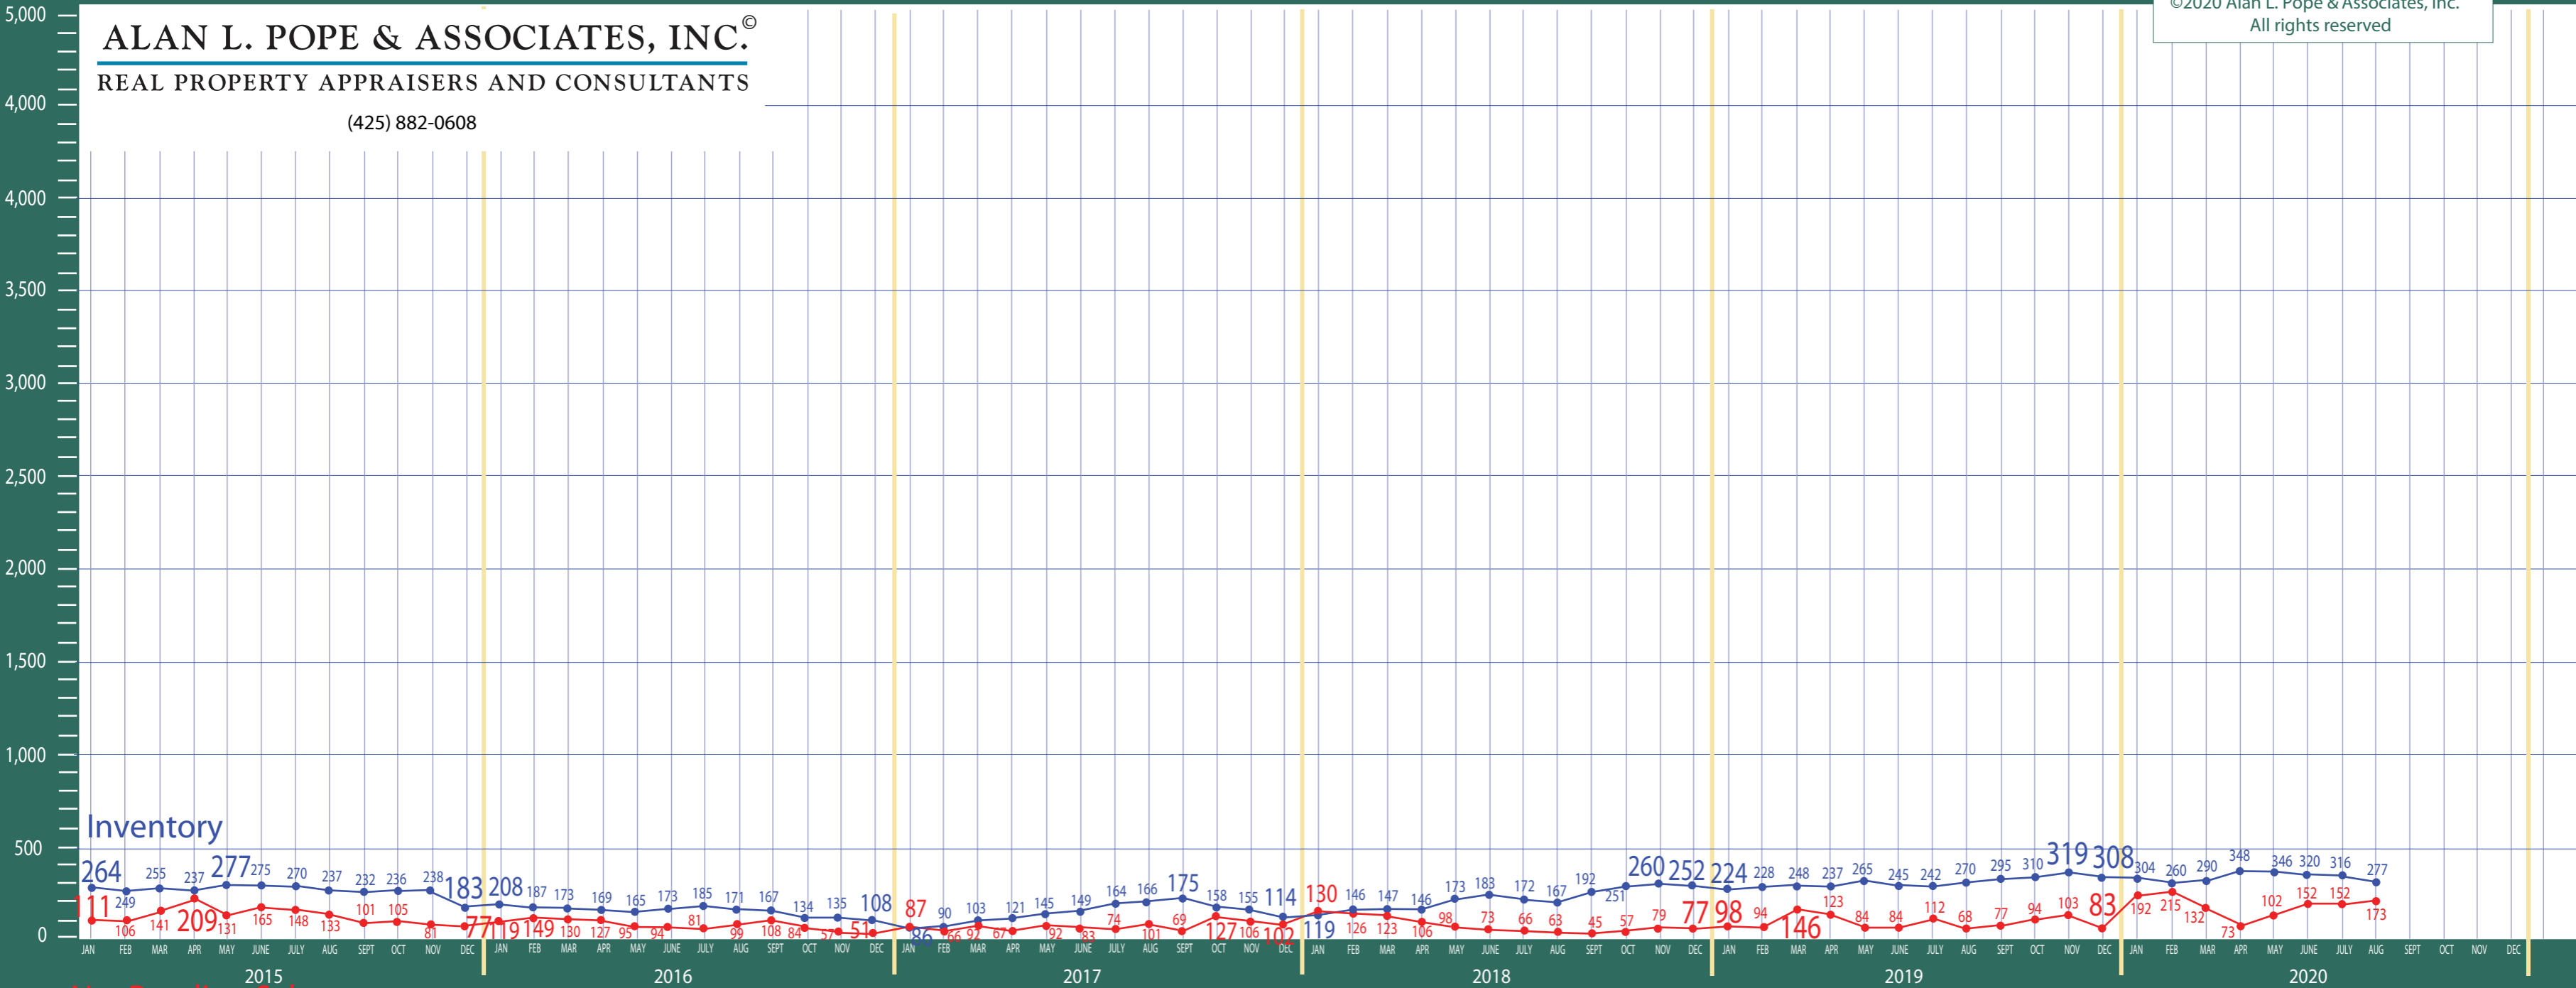

Puget Sound Region

New Construction - Condo Statistics

ALAN L. POPE & ASSOCIATES, INC.®

REAL PROPERTY APPRAISERS AND CONSULTANTS

(425) 882-0608

©2020 Alan L. Pope & Associates, Inc.
All rights reserved

Inventory

Net Pending Sales

Information Provided by The Northwest Multiple Listing Service

Puget Sound Region

New Construction - Condo Statistics

Absorption of Inventory

© 2020 Alan L. Pope & Associates, Inc.
All rights reserved