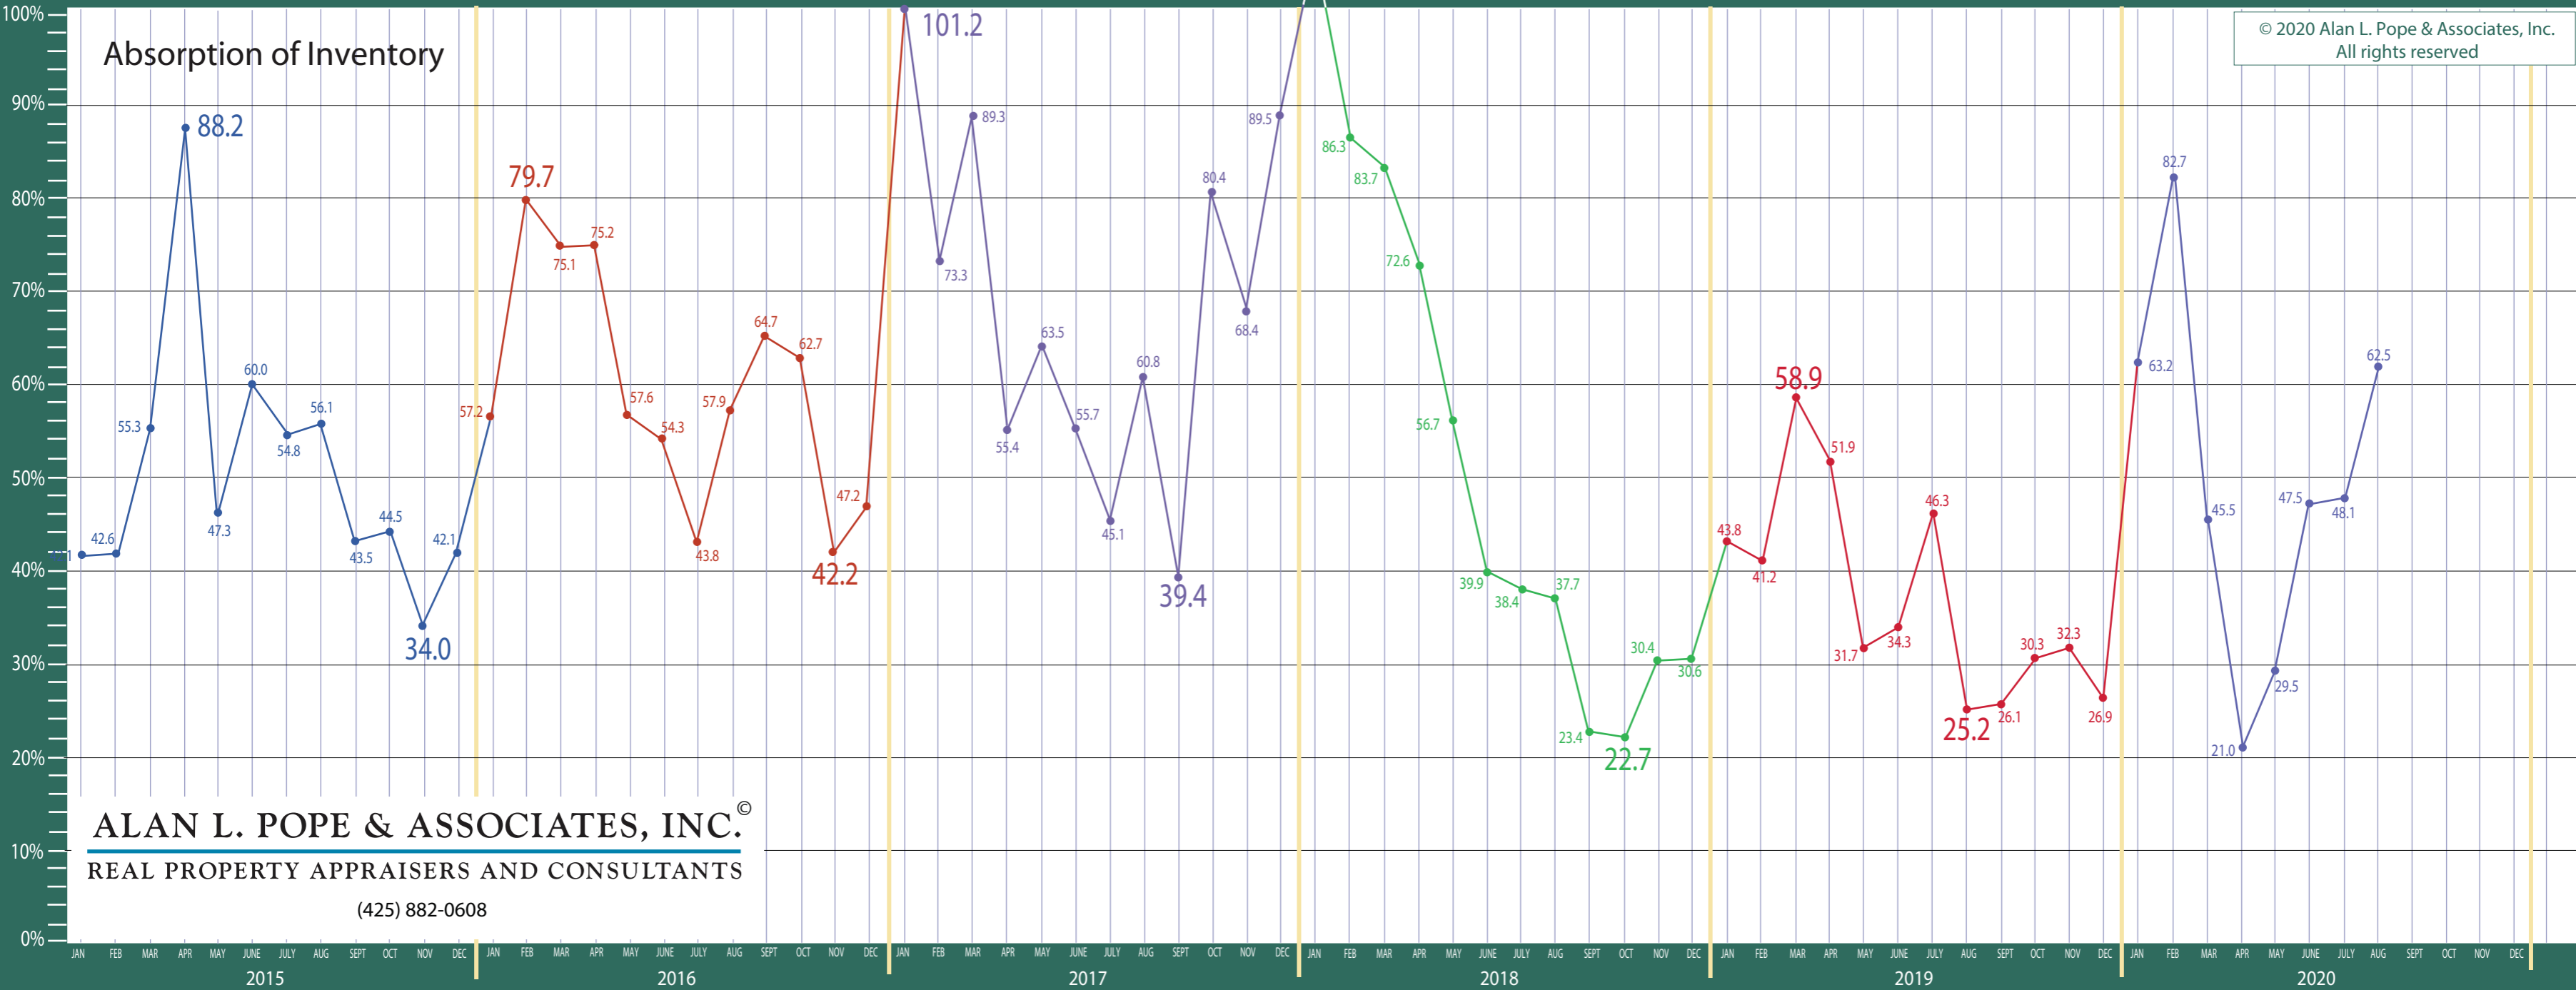

Net Pending Sales

Information Provided by The Northwest Multiple Listing Service

Puget Sound Region

New Construction - Condo Statistics

Absorption of Inventory

© 2020 Alan L. Pope & Associates, Inc.
All rights reserved