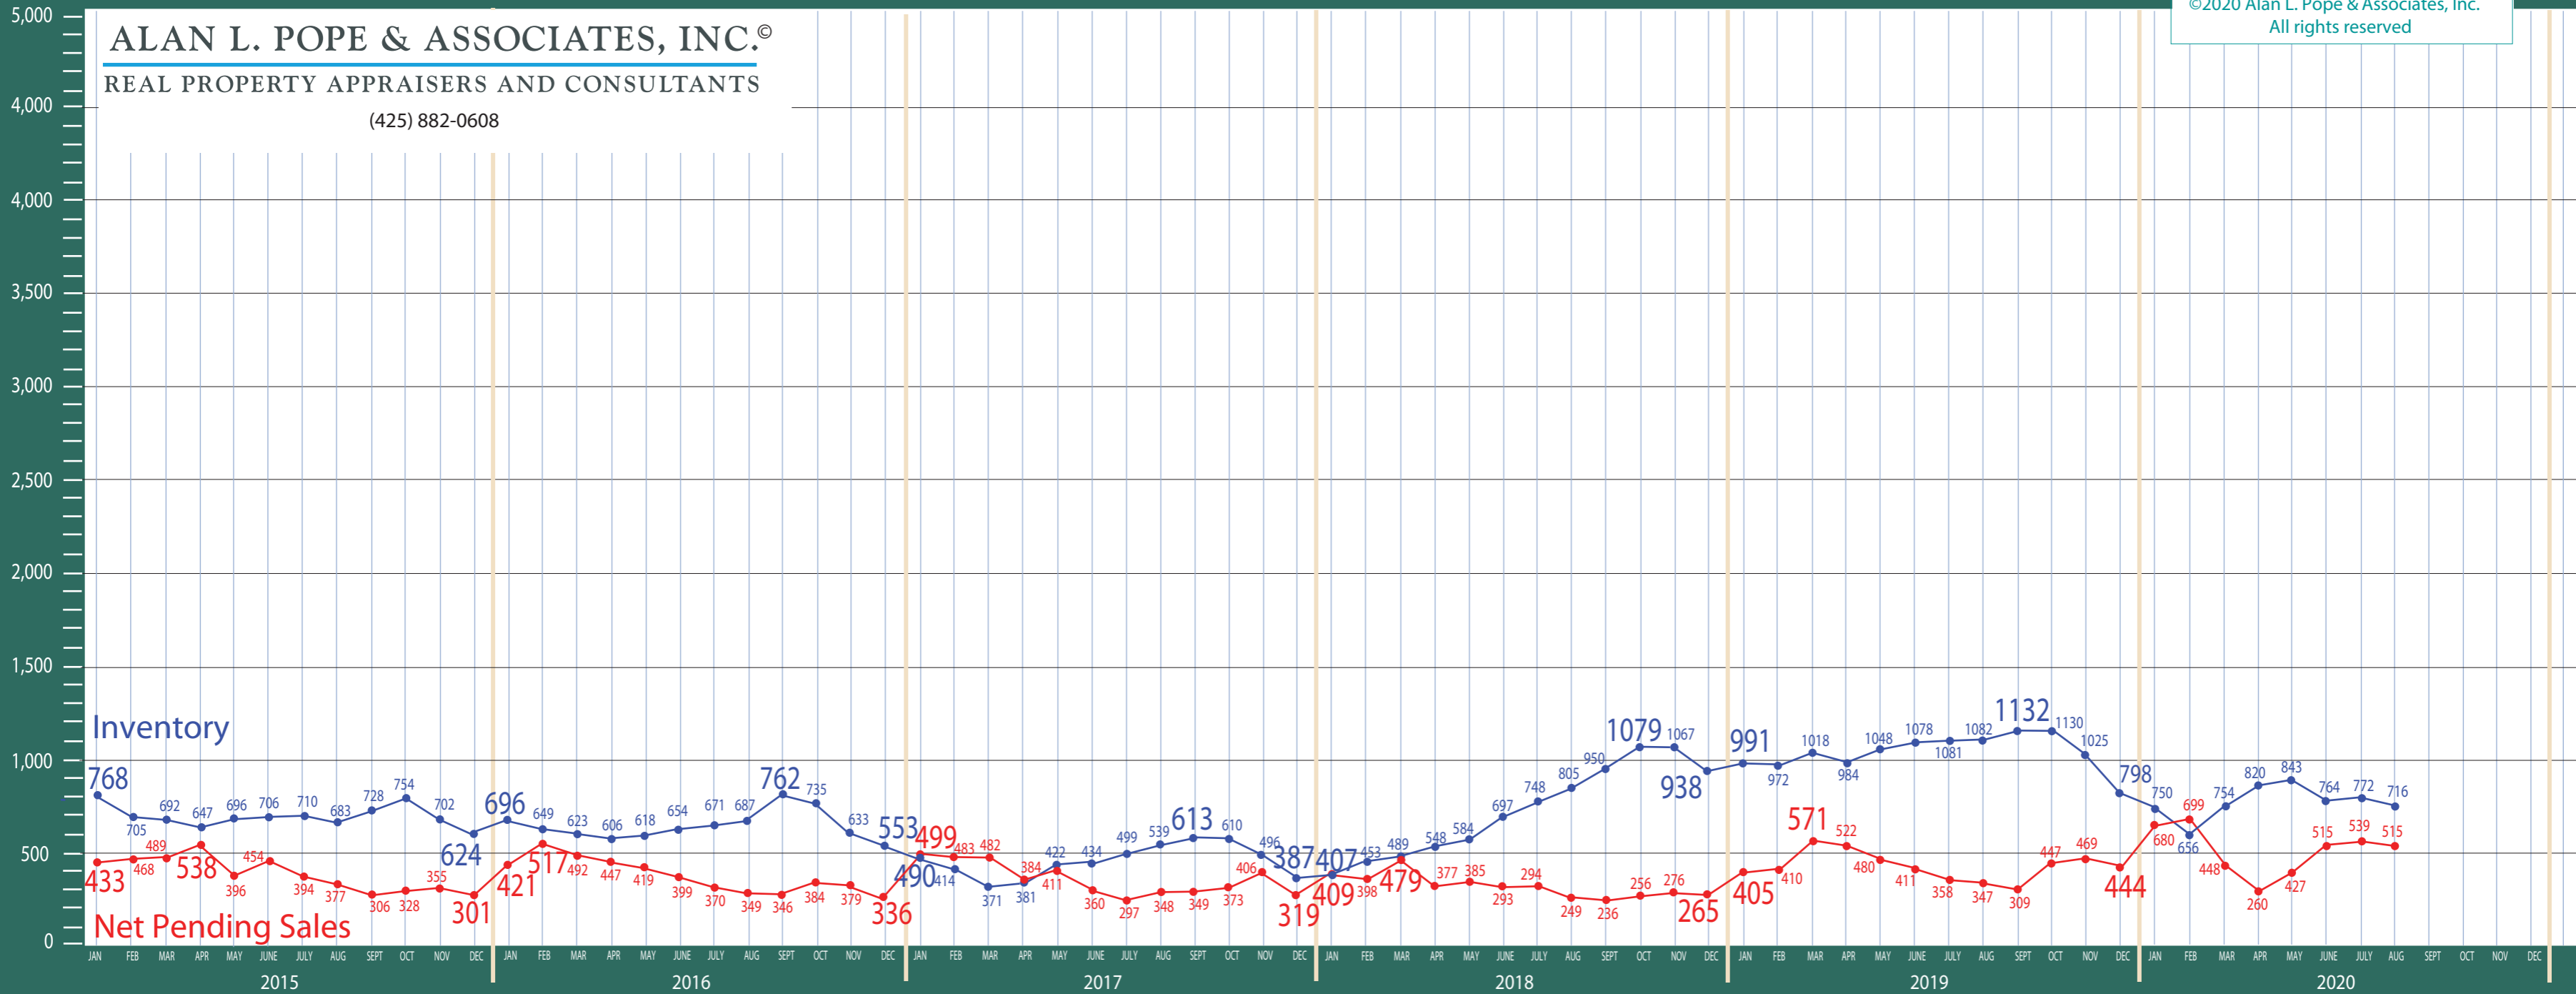

King County

New Construction - Residential & Condo Statistics

ALAN L. POPE & ASSOCIATES, INC.®

REAL PROPERTY APPRAISERS AND CONSULTANTS

(425) 882-0608

©2020 Alan L. Pope & Associates, Inc.
All rights reserved

Information Provided by The Northwest Multiple Listing Service

King County

New Construction - Residential & Condo Statistics

ALAN L. POPE & ASSOCIATES, INC.®
 REAL PROPERTY APPRAISERS AND CONSULTANTS

(425) 882-0608