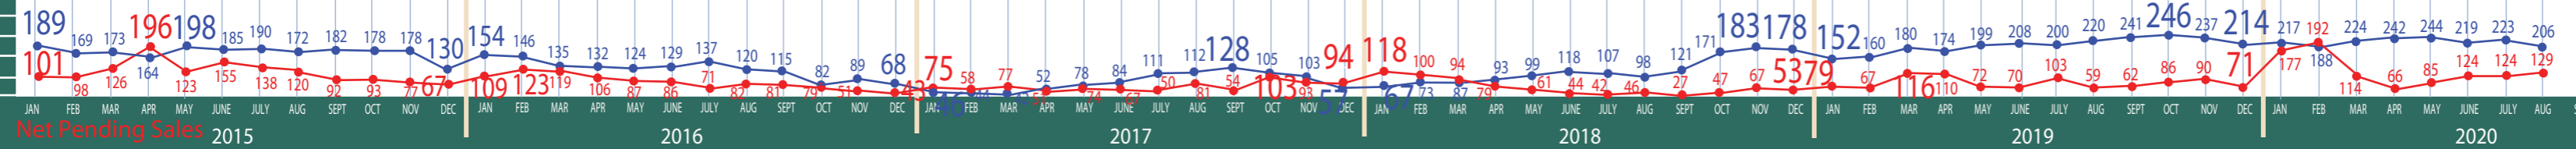

©2020 Alan L. Pope & Associates, Inc.
All rights reserved

ALAN L. POPE & ASSOCIATES, INC.®

REAL PROPERTY APPRAISERS AND CONSULTANTS

(425) 882-0608

Inventory