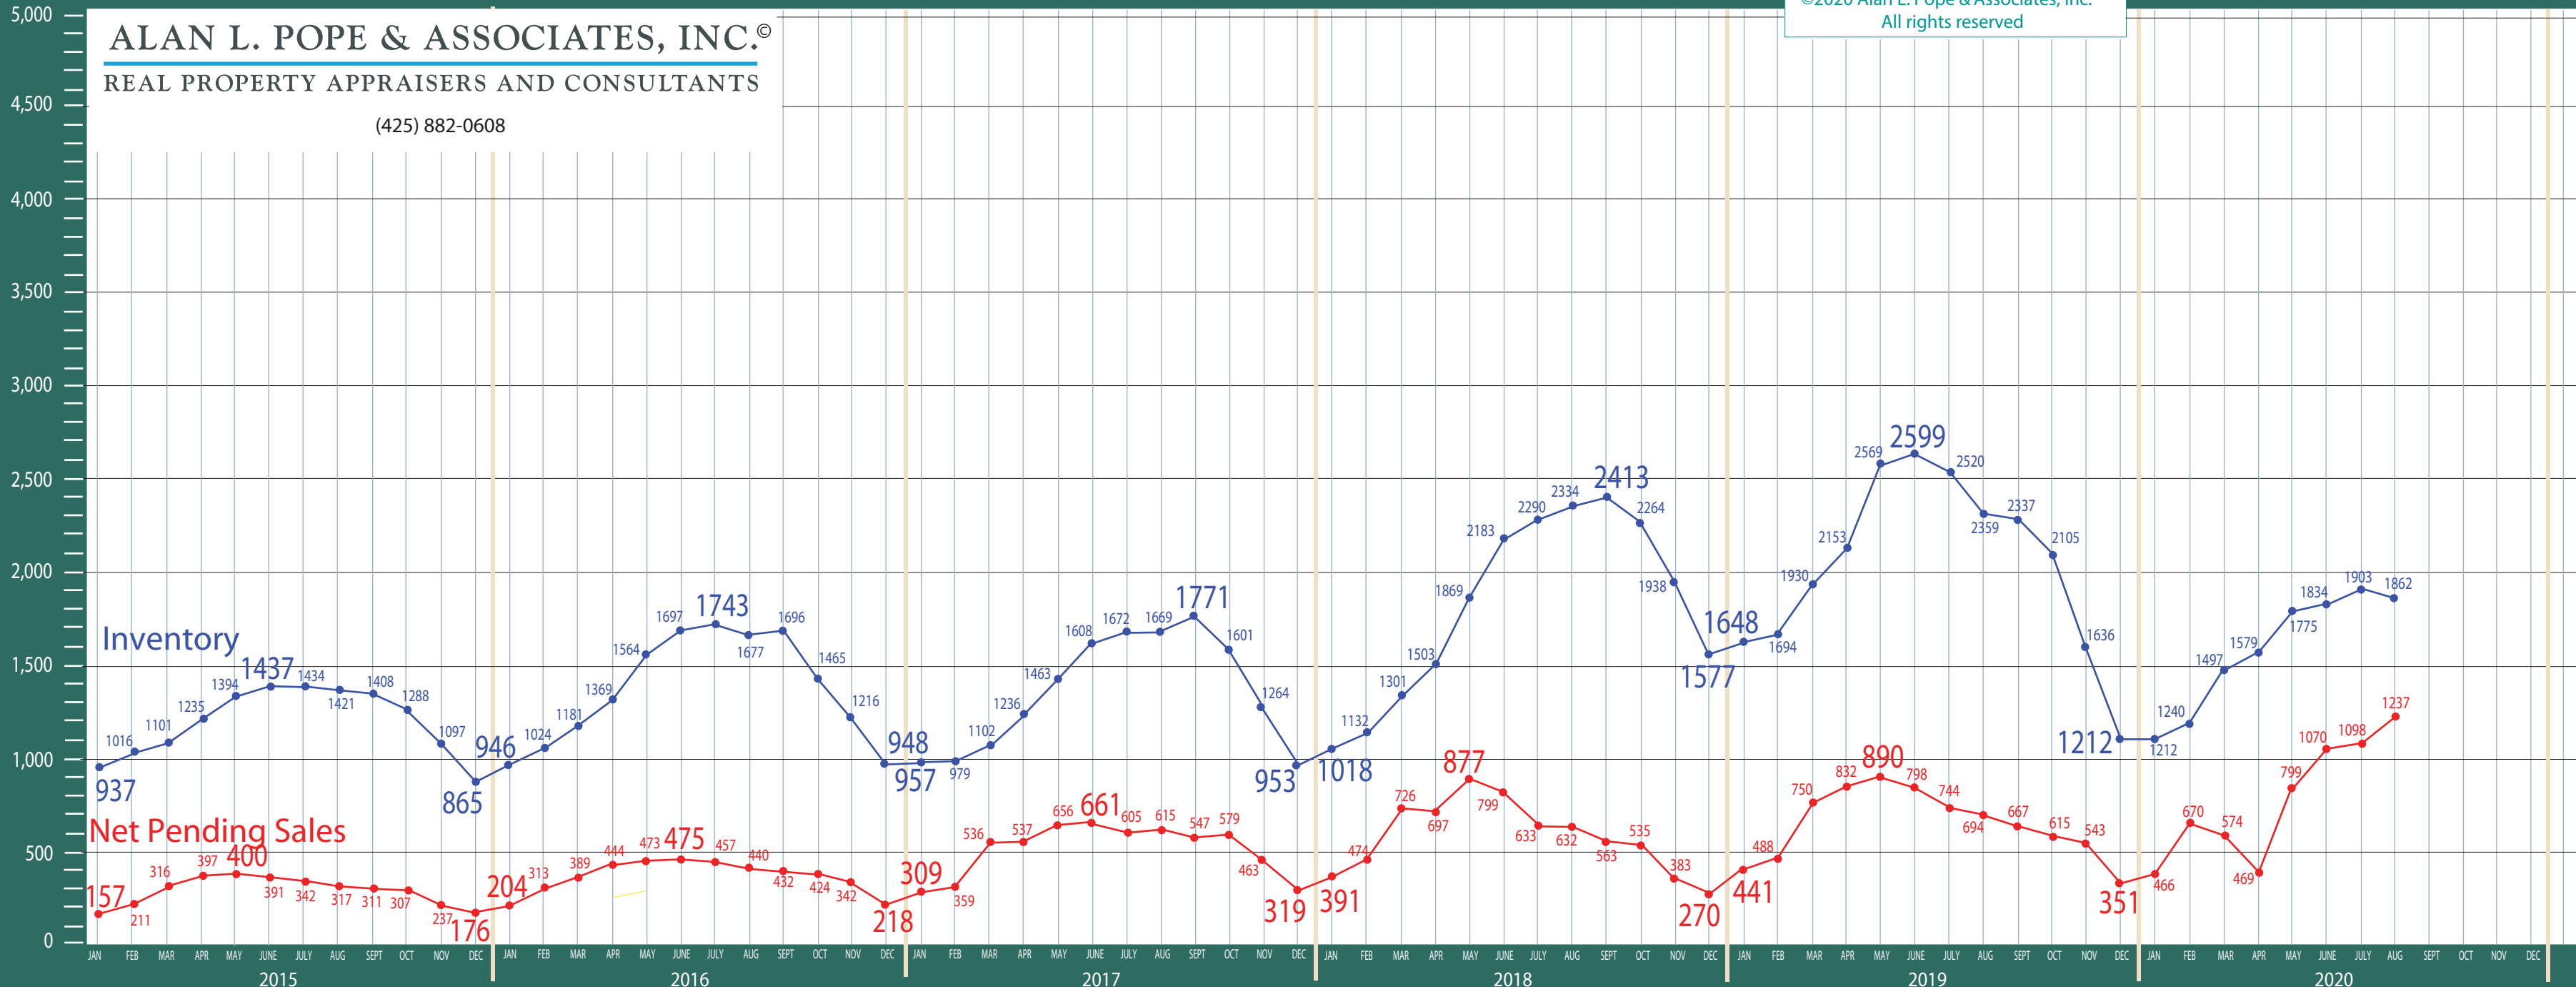

All NWMLS Areas Combined

\$1,000,000 + Residential & Condo Statistics

©2020 Alan L. Pope & Associates, Inc.
All rights reserved

ALAN L. POPE & ASSOCIATES, INC.®

REAL PROPERTY APPRAISERS AND CONSULTANTS

(425) 882-0608

All NWMLS Areas Combined

\$1,000,000 + Absorption of Inventory Residential & Condo Only

ALAN L. POPE & ASSOCIATES, INC.®
 REAL PROPERTY APPRAISERS AND CONSULTANTS

(425) 882-0608

©2020 Alan L. Pope & Associates, Inc.
 All rights reserved